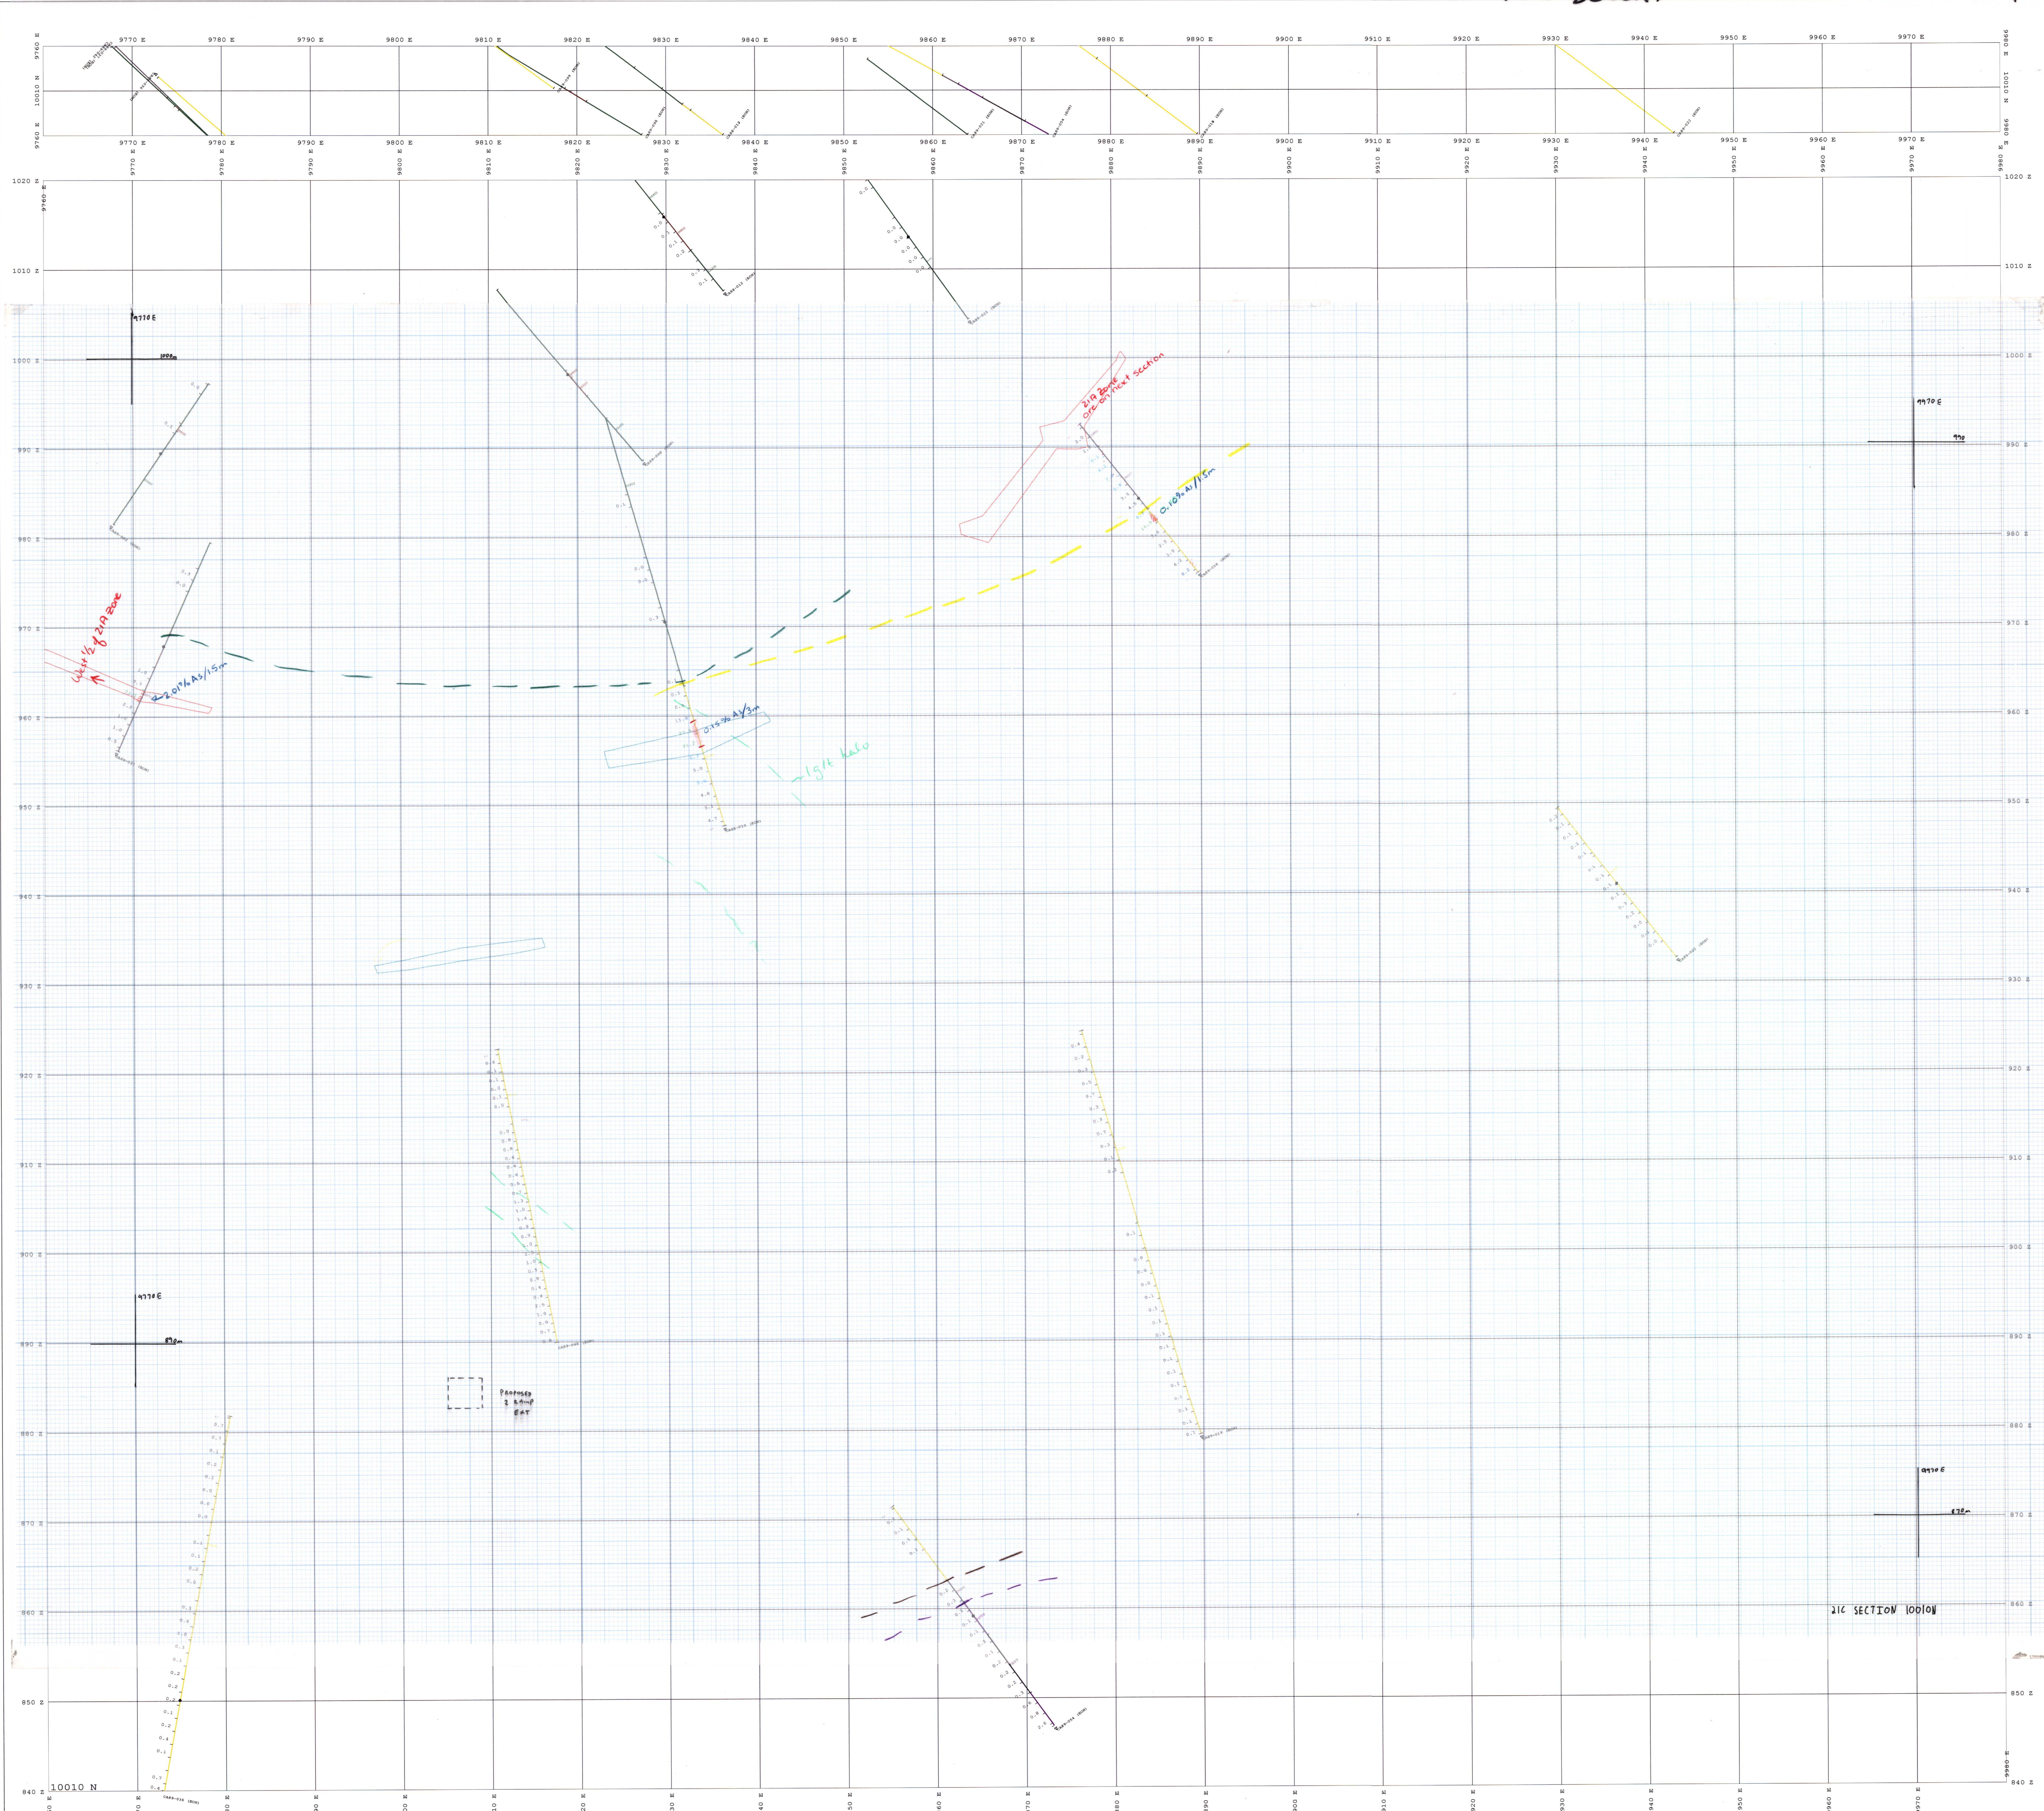

21C7

Legend

| | |
|---------------|------------------|
| Symbol | Description |
| Black line | PROPERTY LINE |
| Red line | 21C 2 RAMP SOUTH |
| Blue line | 21C 2 RAMP SOUTH |
| Green line | 21C 2 RAMP SOUTH |
| Yellow line | 21C 2 RAMP SOUTH |
| Black dot | PROPERTY POINT |
| Red dot | 21C 2 RAMP SOUTH |
| Blue dot | 21C 2 RAMP SOUTH |
| Green dot | 21C 2 RAMP SOUTH |
| Yellow dot | 21C 2 RAMP SOUTH |
| Black circle | PROPERTY POINT |
| Red circle | 21C 2 RAMP SOUTH |
| Blue circle | 21C 2 RAMP SOUTH |
| Green circle | 21C 2 RAMP SOUTH |
| Yellow circle | 21C 2 RAMP SOUTH |
| Black square | PROPERTY POINT |
| Red square | 21C 2 RAMP SOUTH |
| Blue square | 21C 2 RAMP SOUTH |
| Green square | 21C 2 RAMP SOUTH |
| Yellow square | 21C 2 RAMP SOUTH |

As Eg @ 57