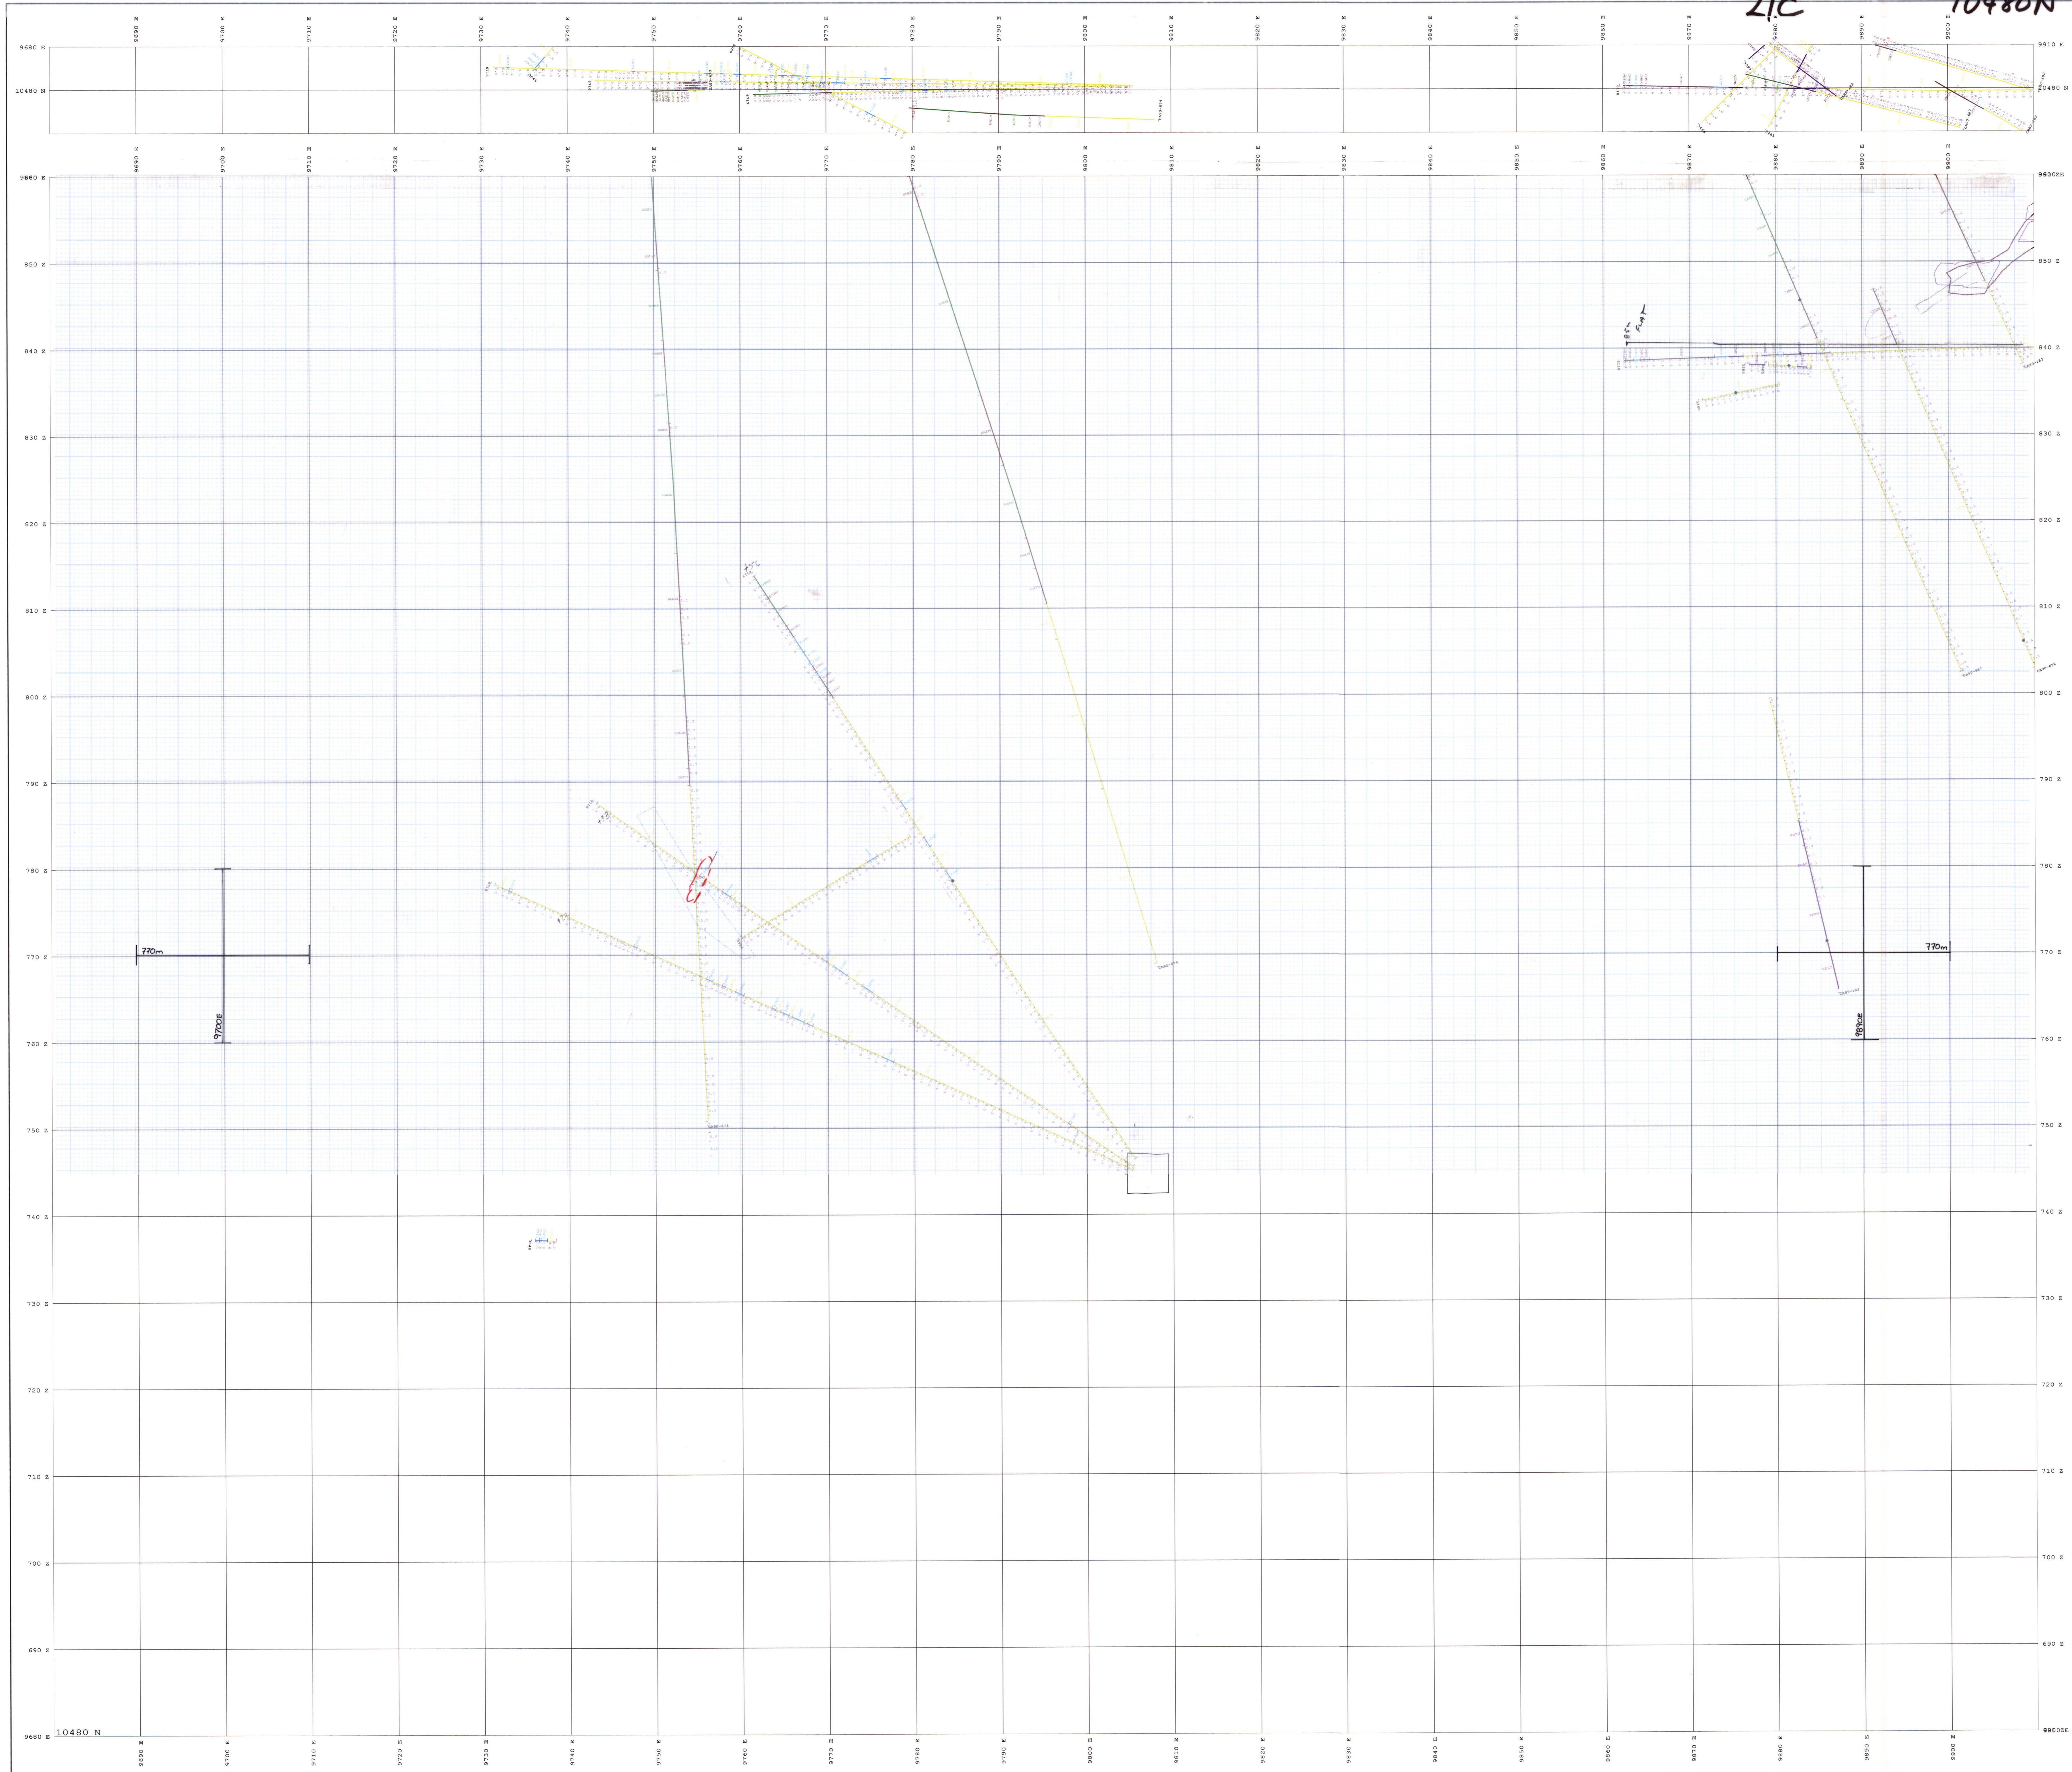

21054

21C

10480N

FEB-05

Eskay Creek Mine

21C Section 10480 N
10m thick

DATE: 12/20/04
DRAWN BY: J. BERRY
CHECKED BY: J. BERRY
SCALE: 1:10000
DRAWING NO.: 10480