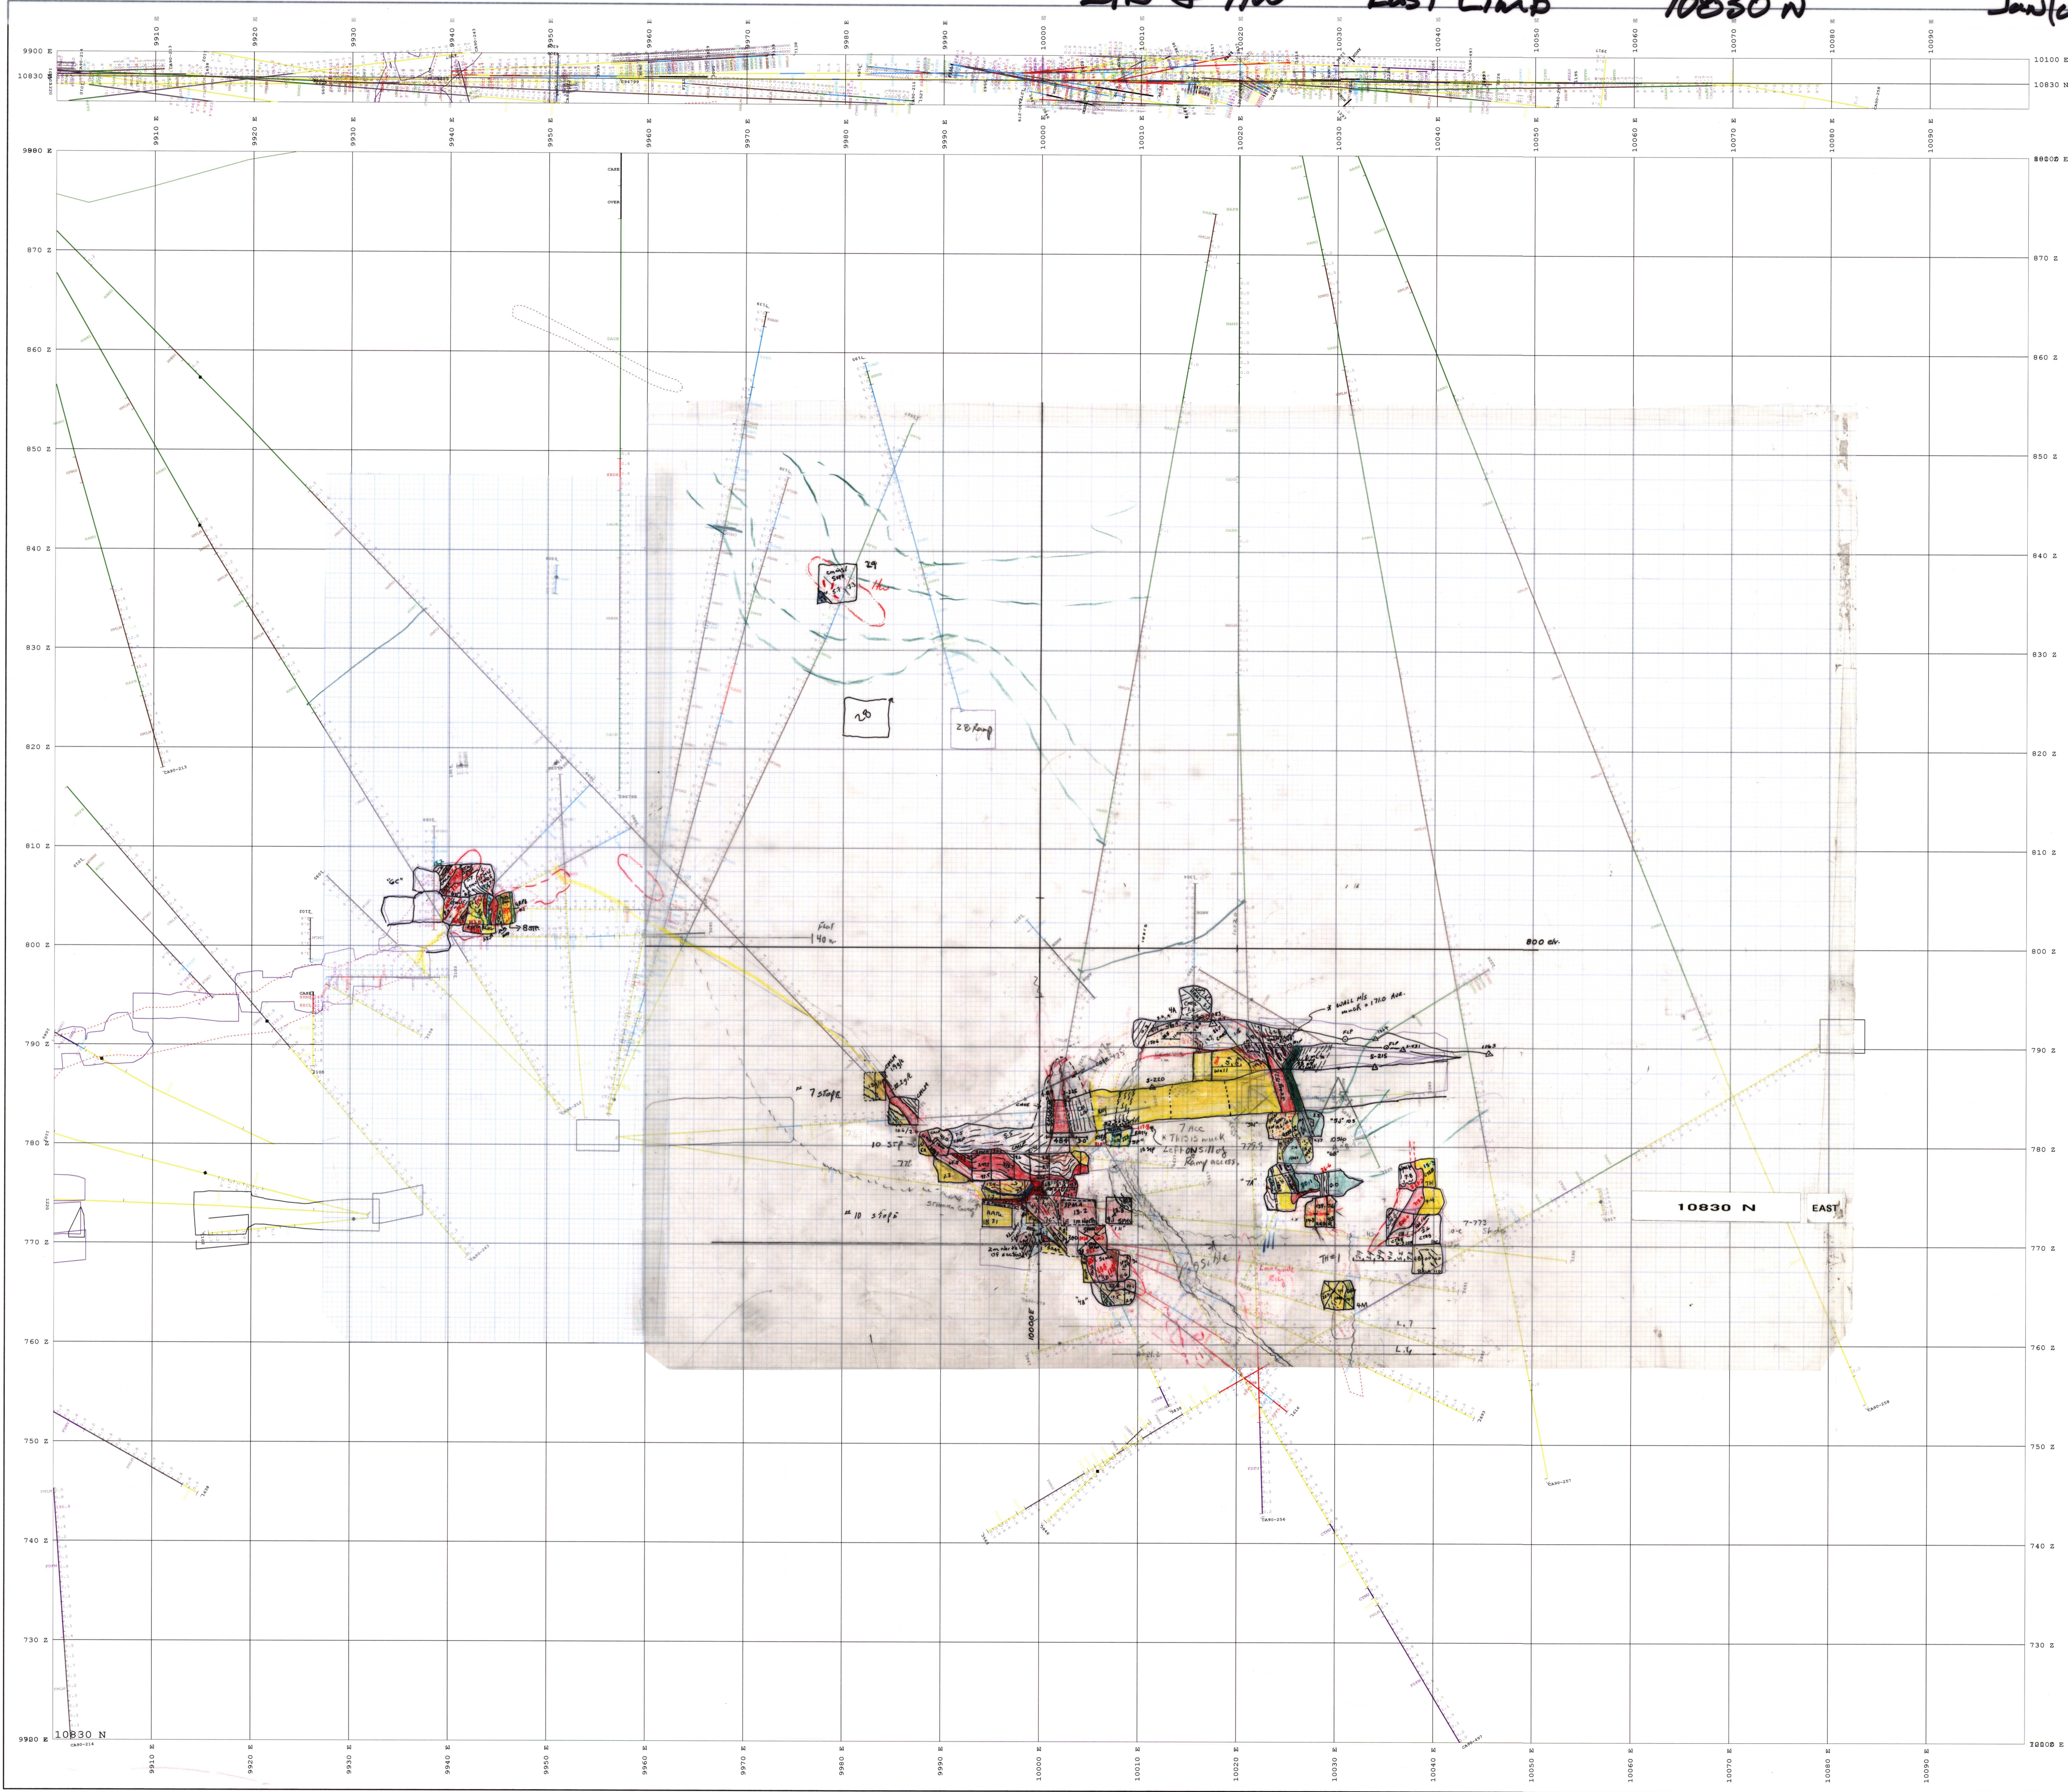

21B + HW East Limb

EL 41
10830 N

Jan/06

LEGEND

Color-coded legend for geological units and features.

Triangulation

Station	Instrument	Observer	Date	Remarks
...

Grid Lines

Absolute

USER NOTES

Aug 9 - Aug 14 1995