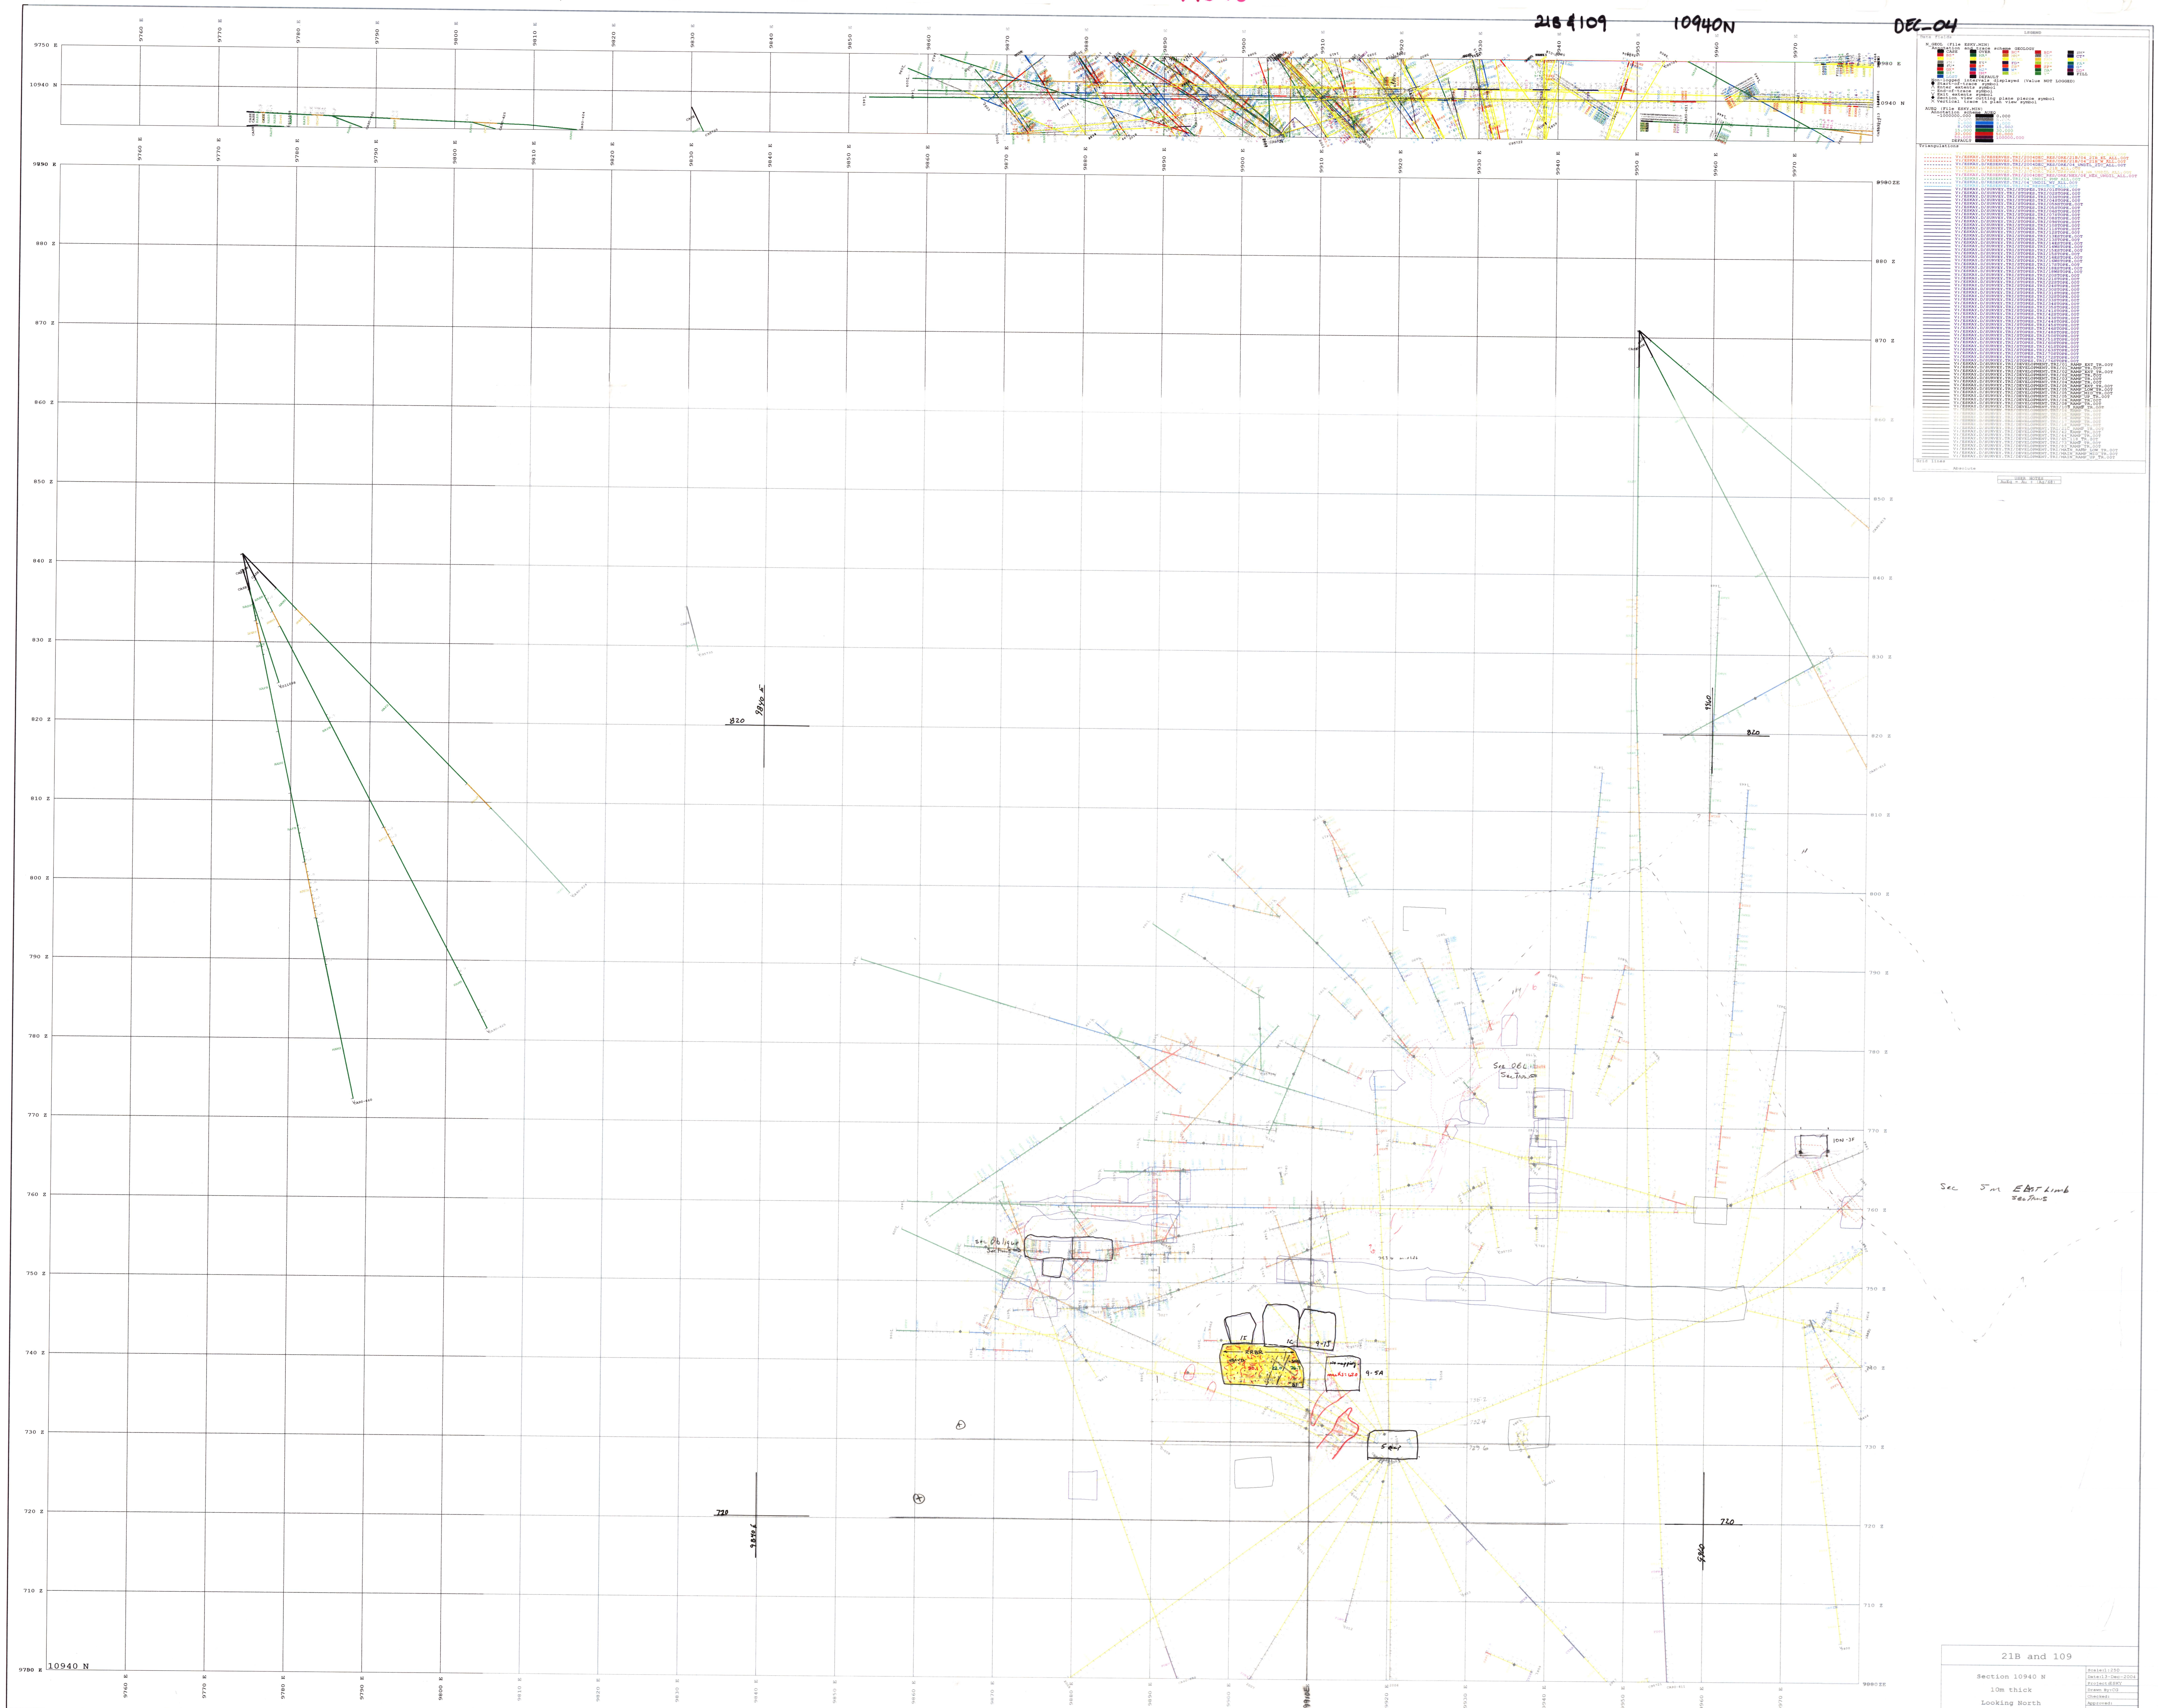

21B75

21B 4109 10940N

DEC-04

Sec 5m East limb

21B and 109
Section 10940 N
10m thick
Looking North

10940 N