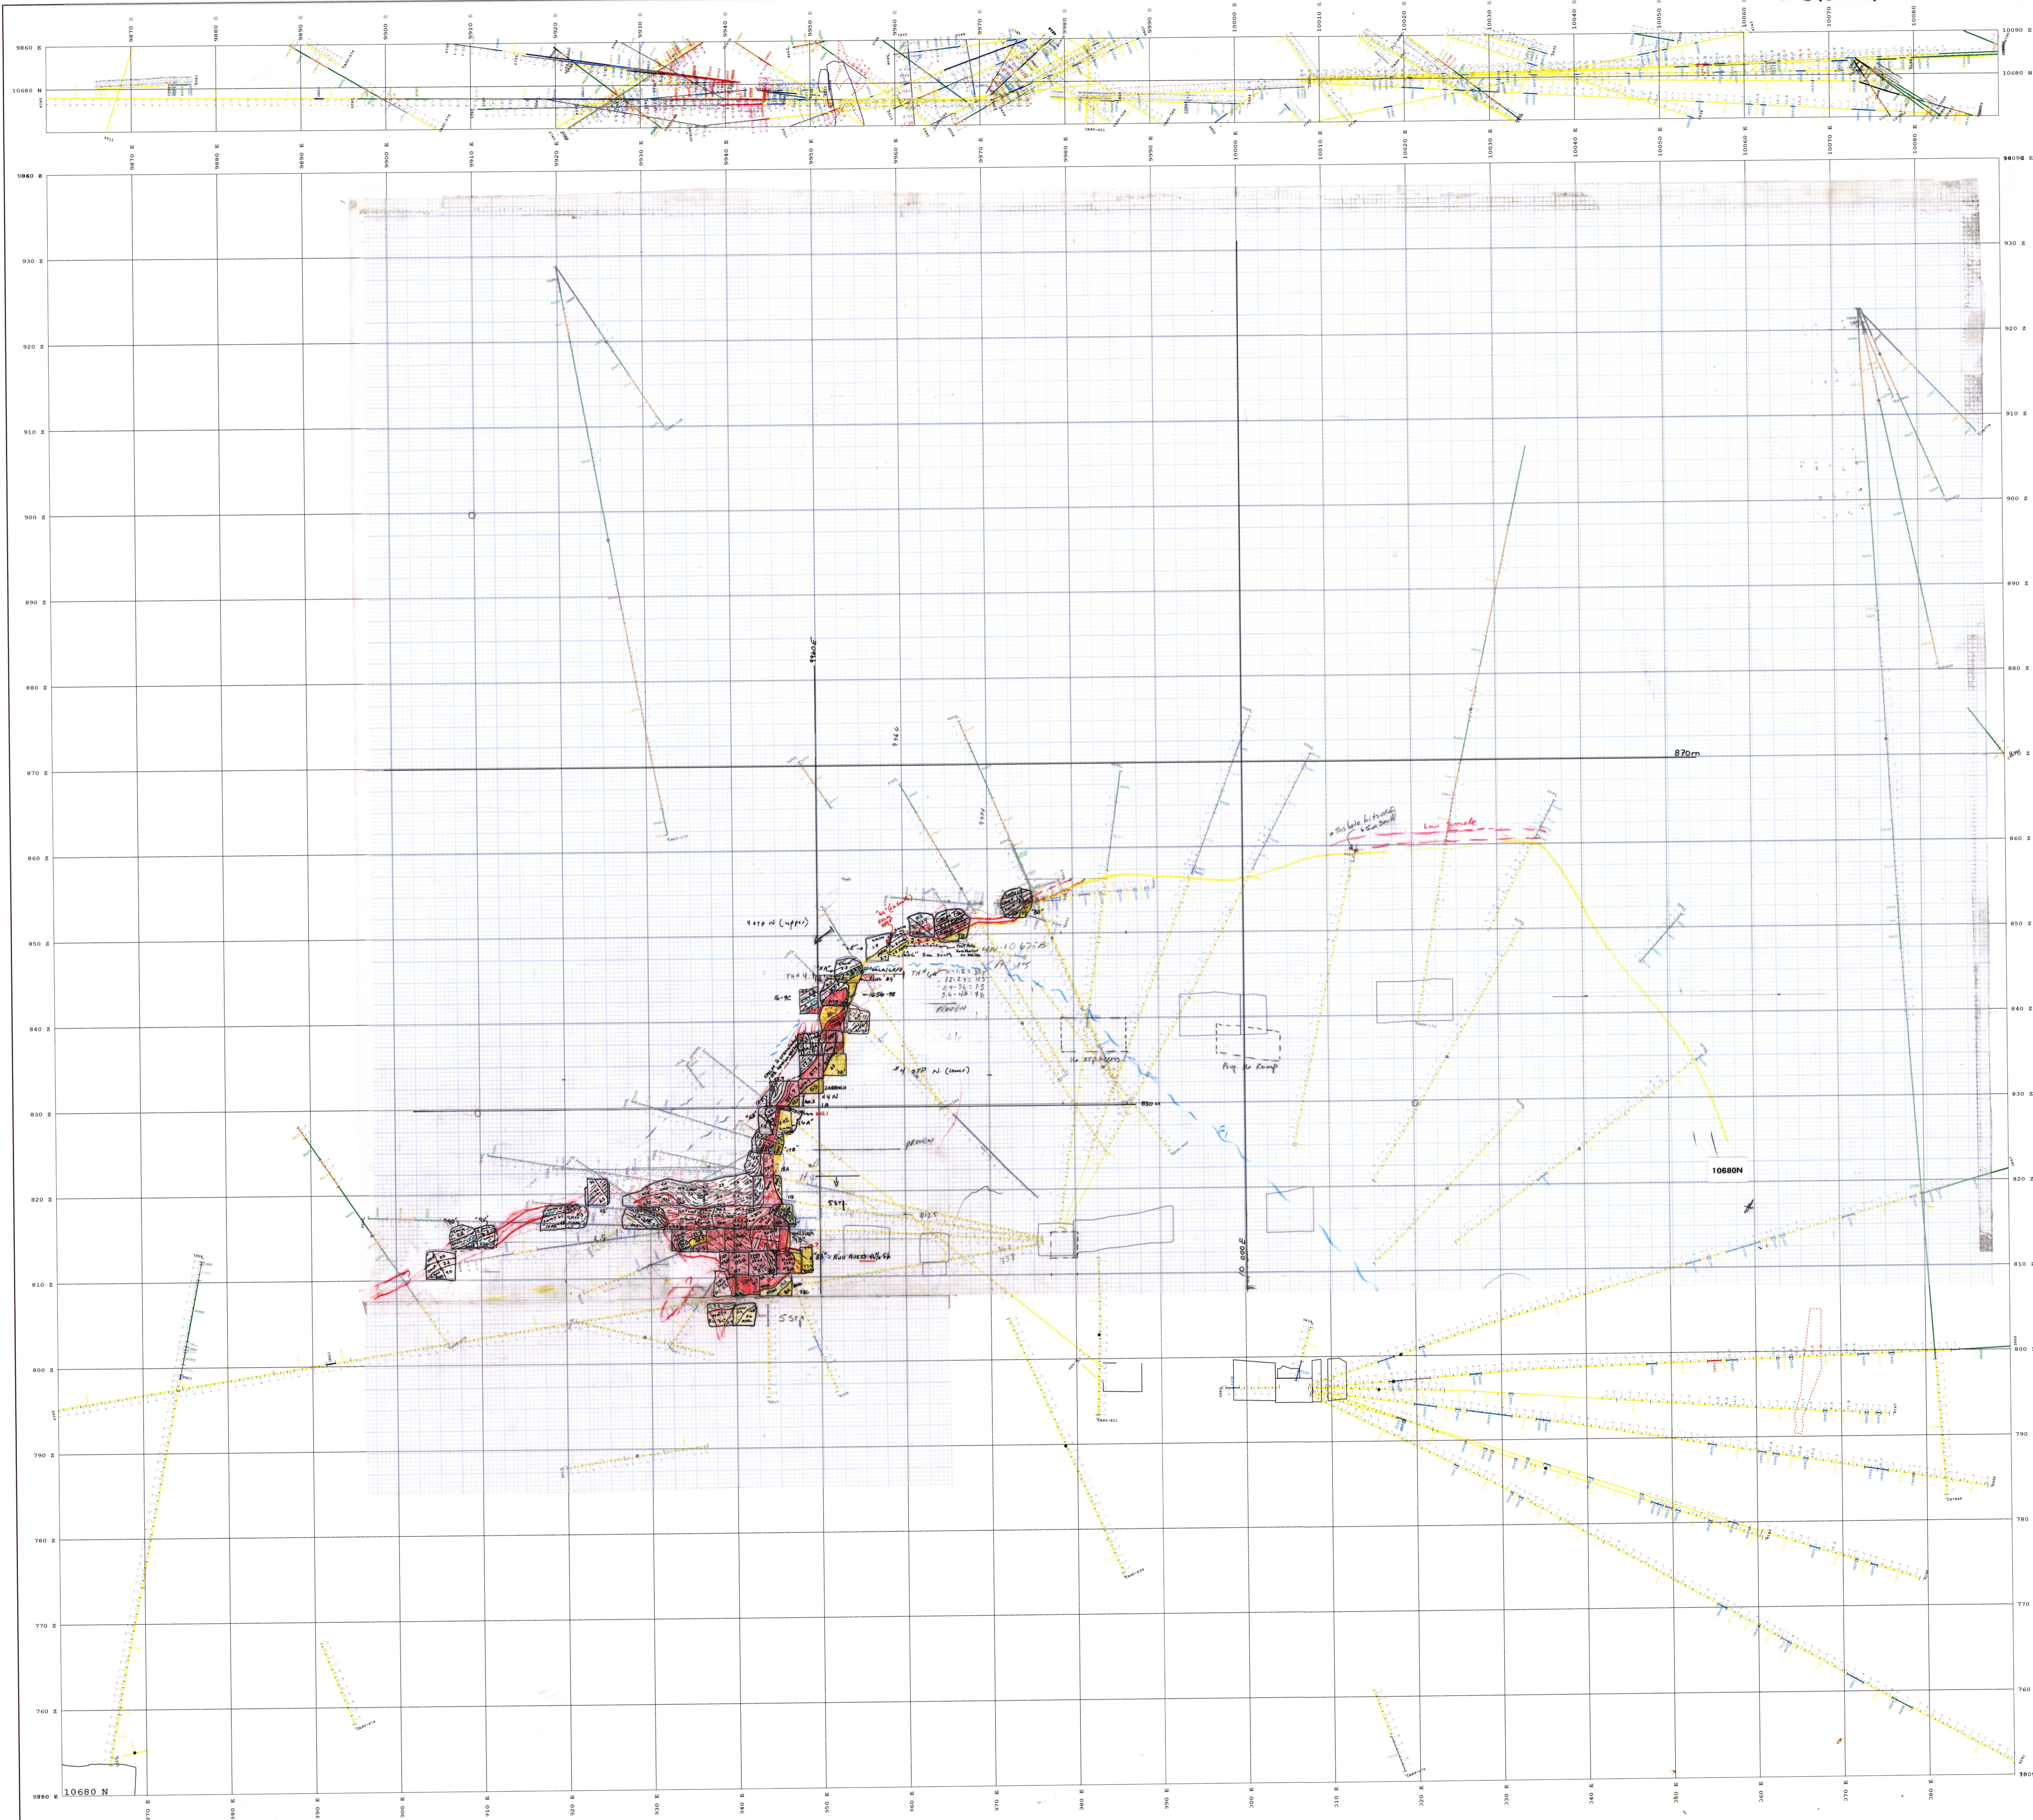

21B 49

21B NORTH

10680N DEL 04

Symbol	Description
Red line	...
Blue line	...
Yellow line	...
Green line	...
Black line	...
Grey line	...
White line	...
...	...

21B WEST LIMB
 Section 10680 N
 10m thick
 Looking North