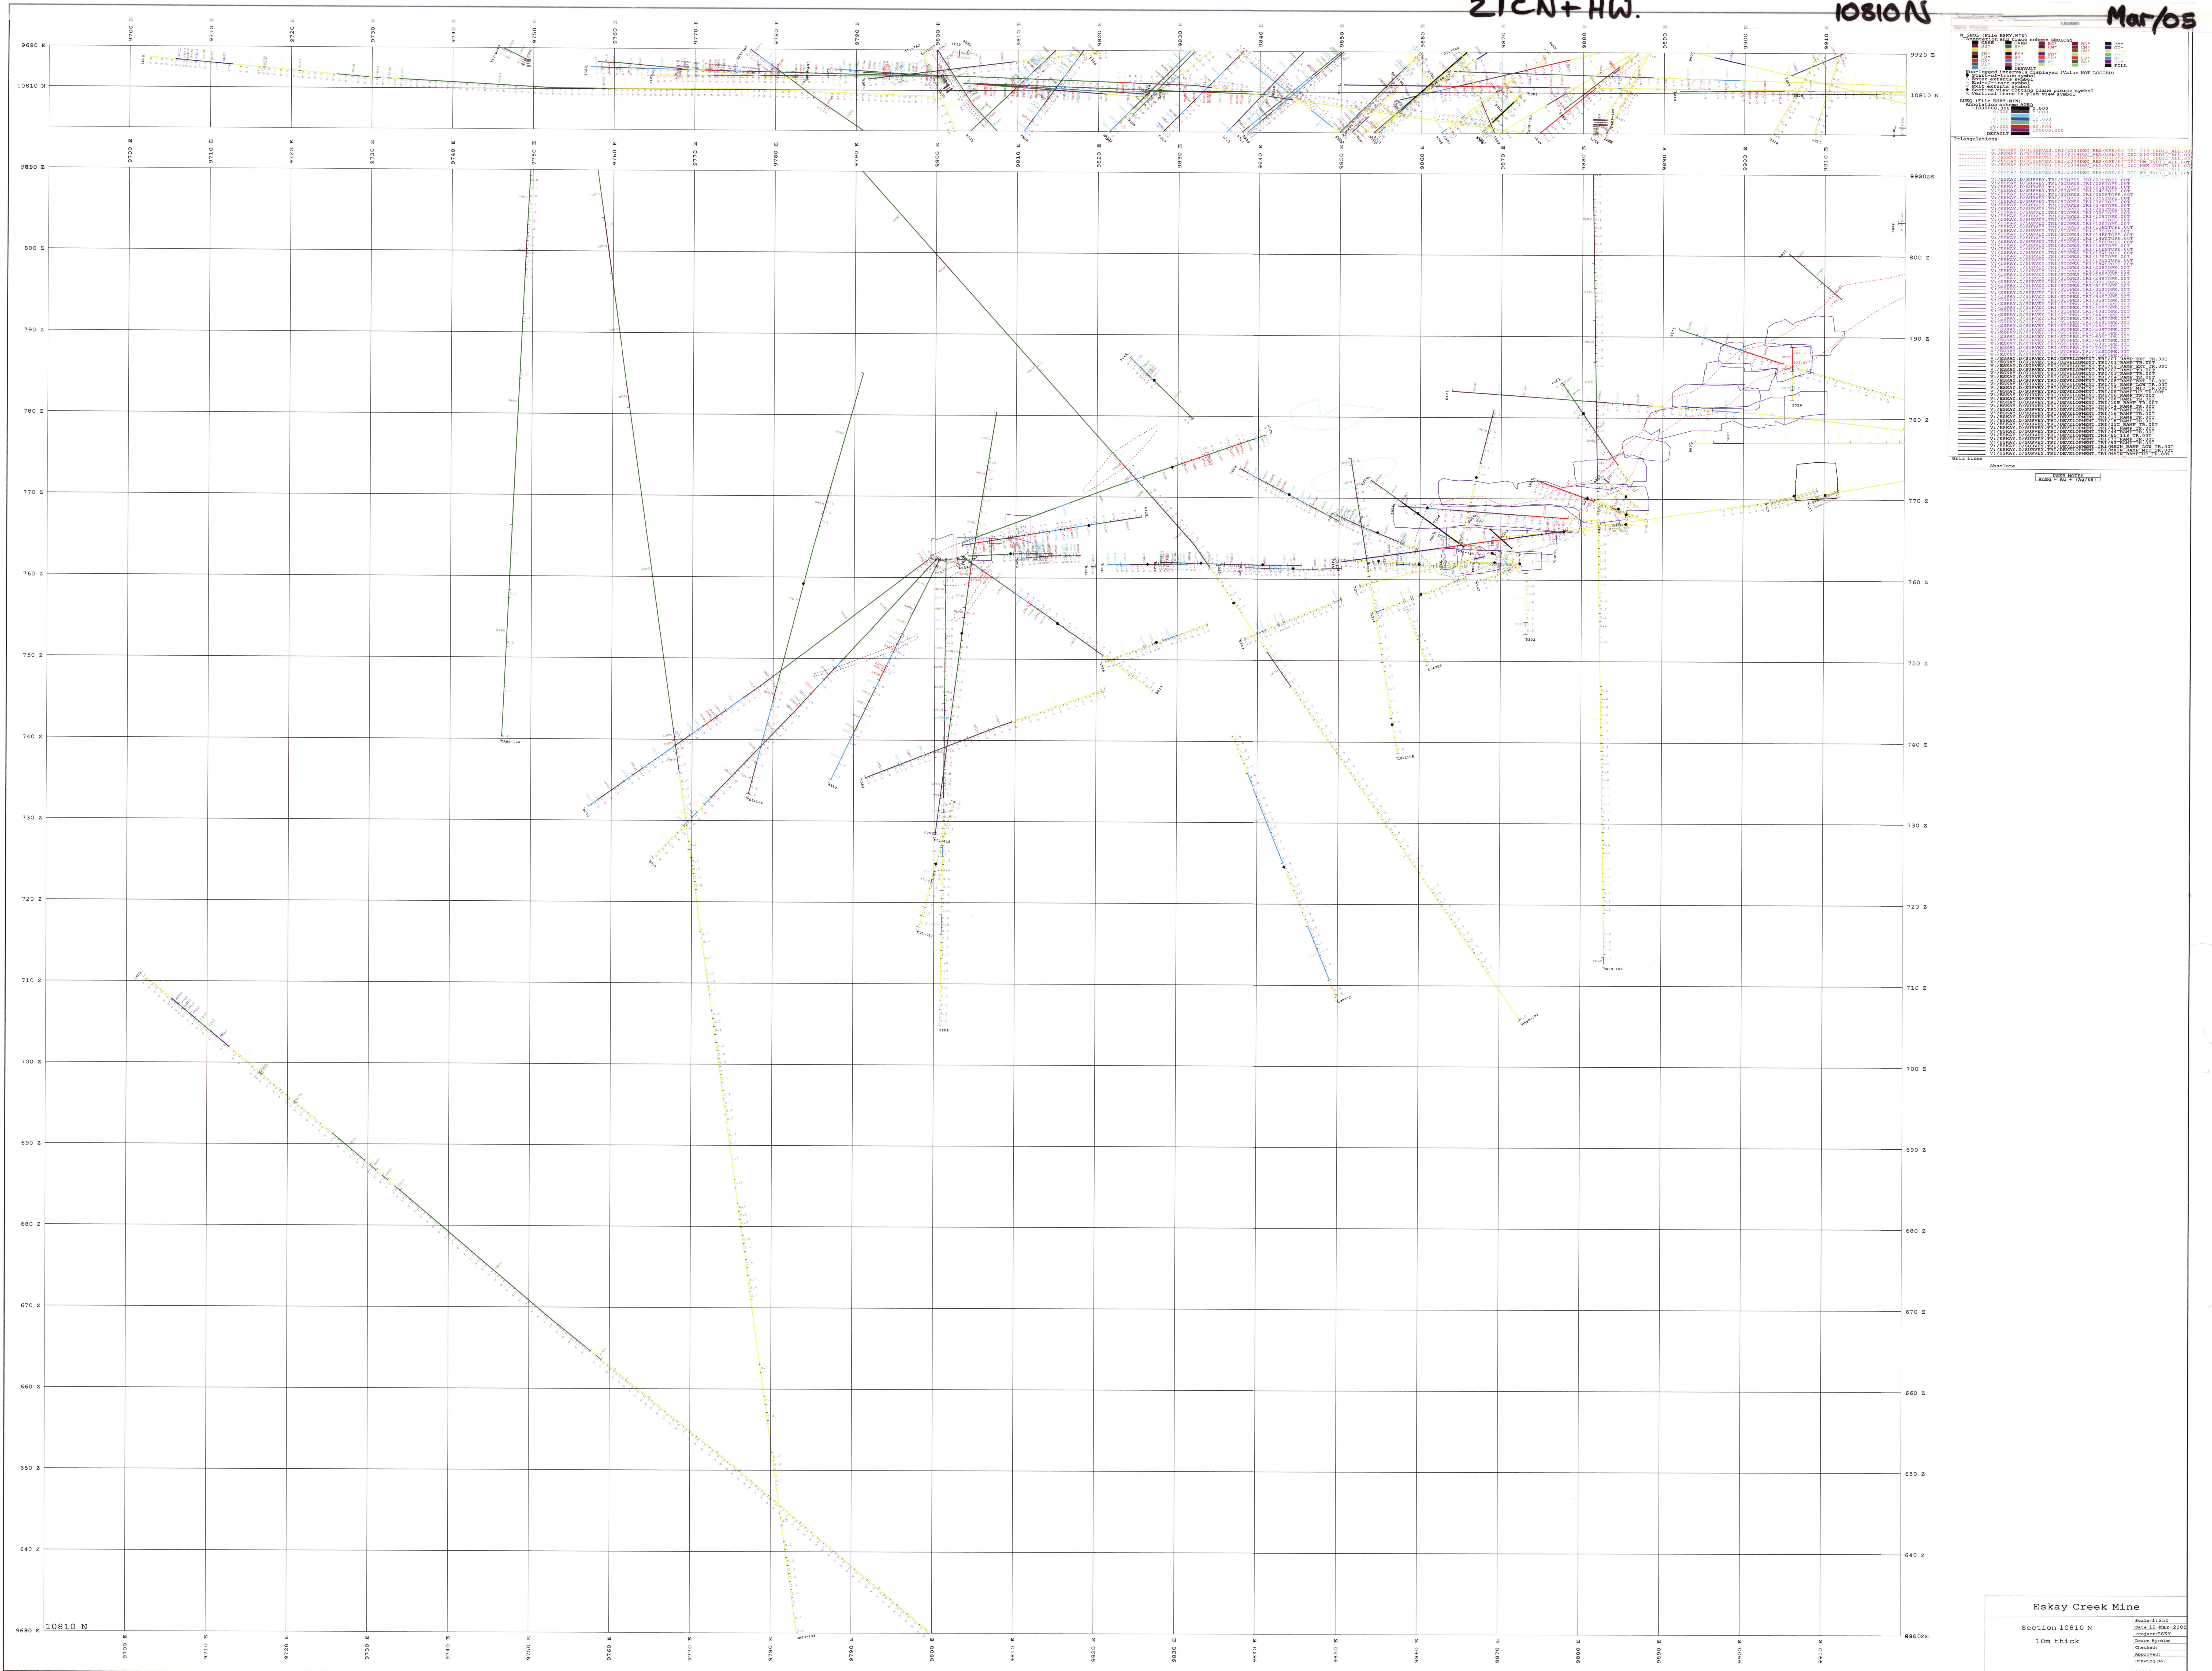

WT14

21CN+HW.

10810N

Mar/05

Legend

Rock Type	Color	Symbol
Gneiss	Light Blue	None
Schist	Light Green	None
Quartzite	Light Yellow	None
Fault	Black	Line with dashes
Vein	Red	Line with dots

Table

Unit Name	Color	Symbol	Other Info
Gneiss	Light Blue	None	...
Schist	Light Green	None	...
Quartzite	Light Yellow	None	...
...	...	...	...

Eskay Creek Mine  
 Section 10810 N  
 10m thick  
 Date: 12-Mar-2005  
 Drawn by: [Name]  
 Checked by: [Name]  
 Approved by: [Name]