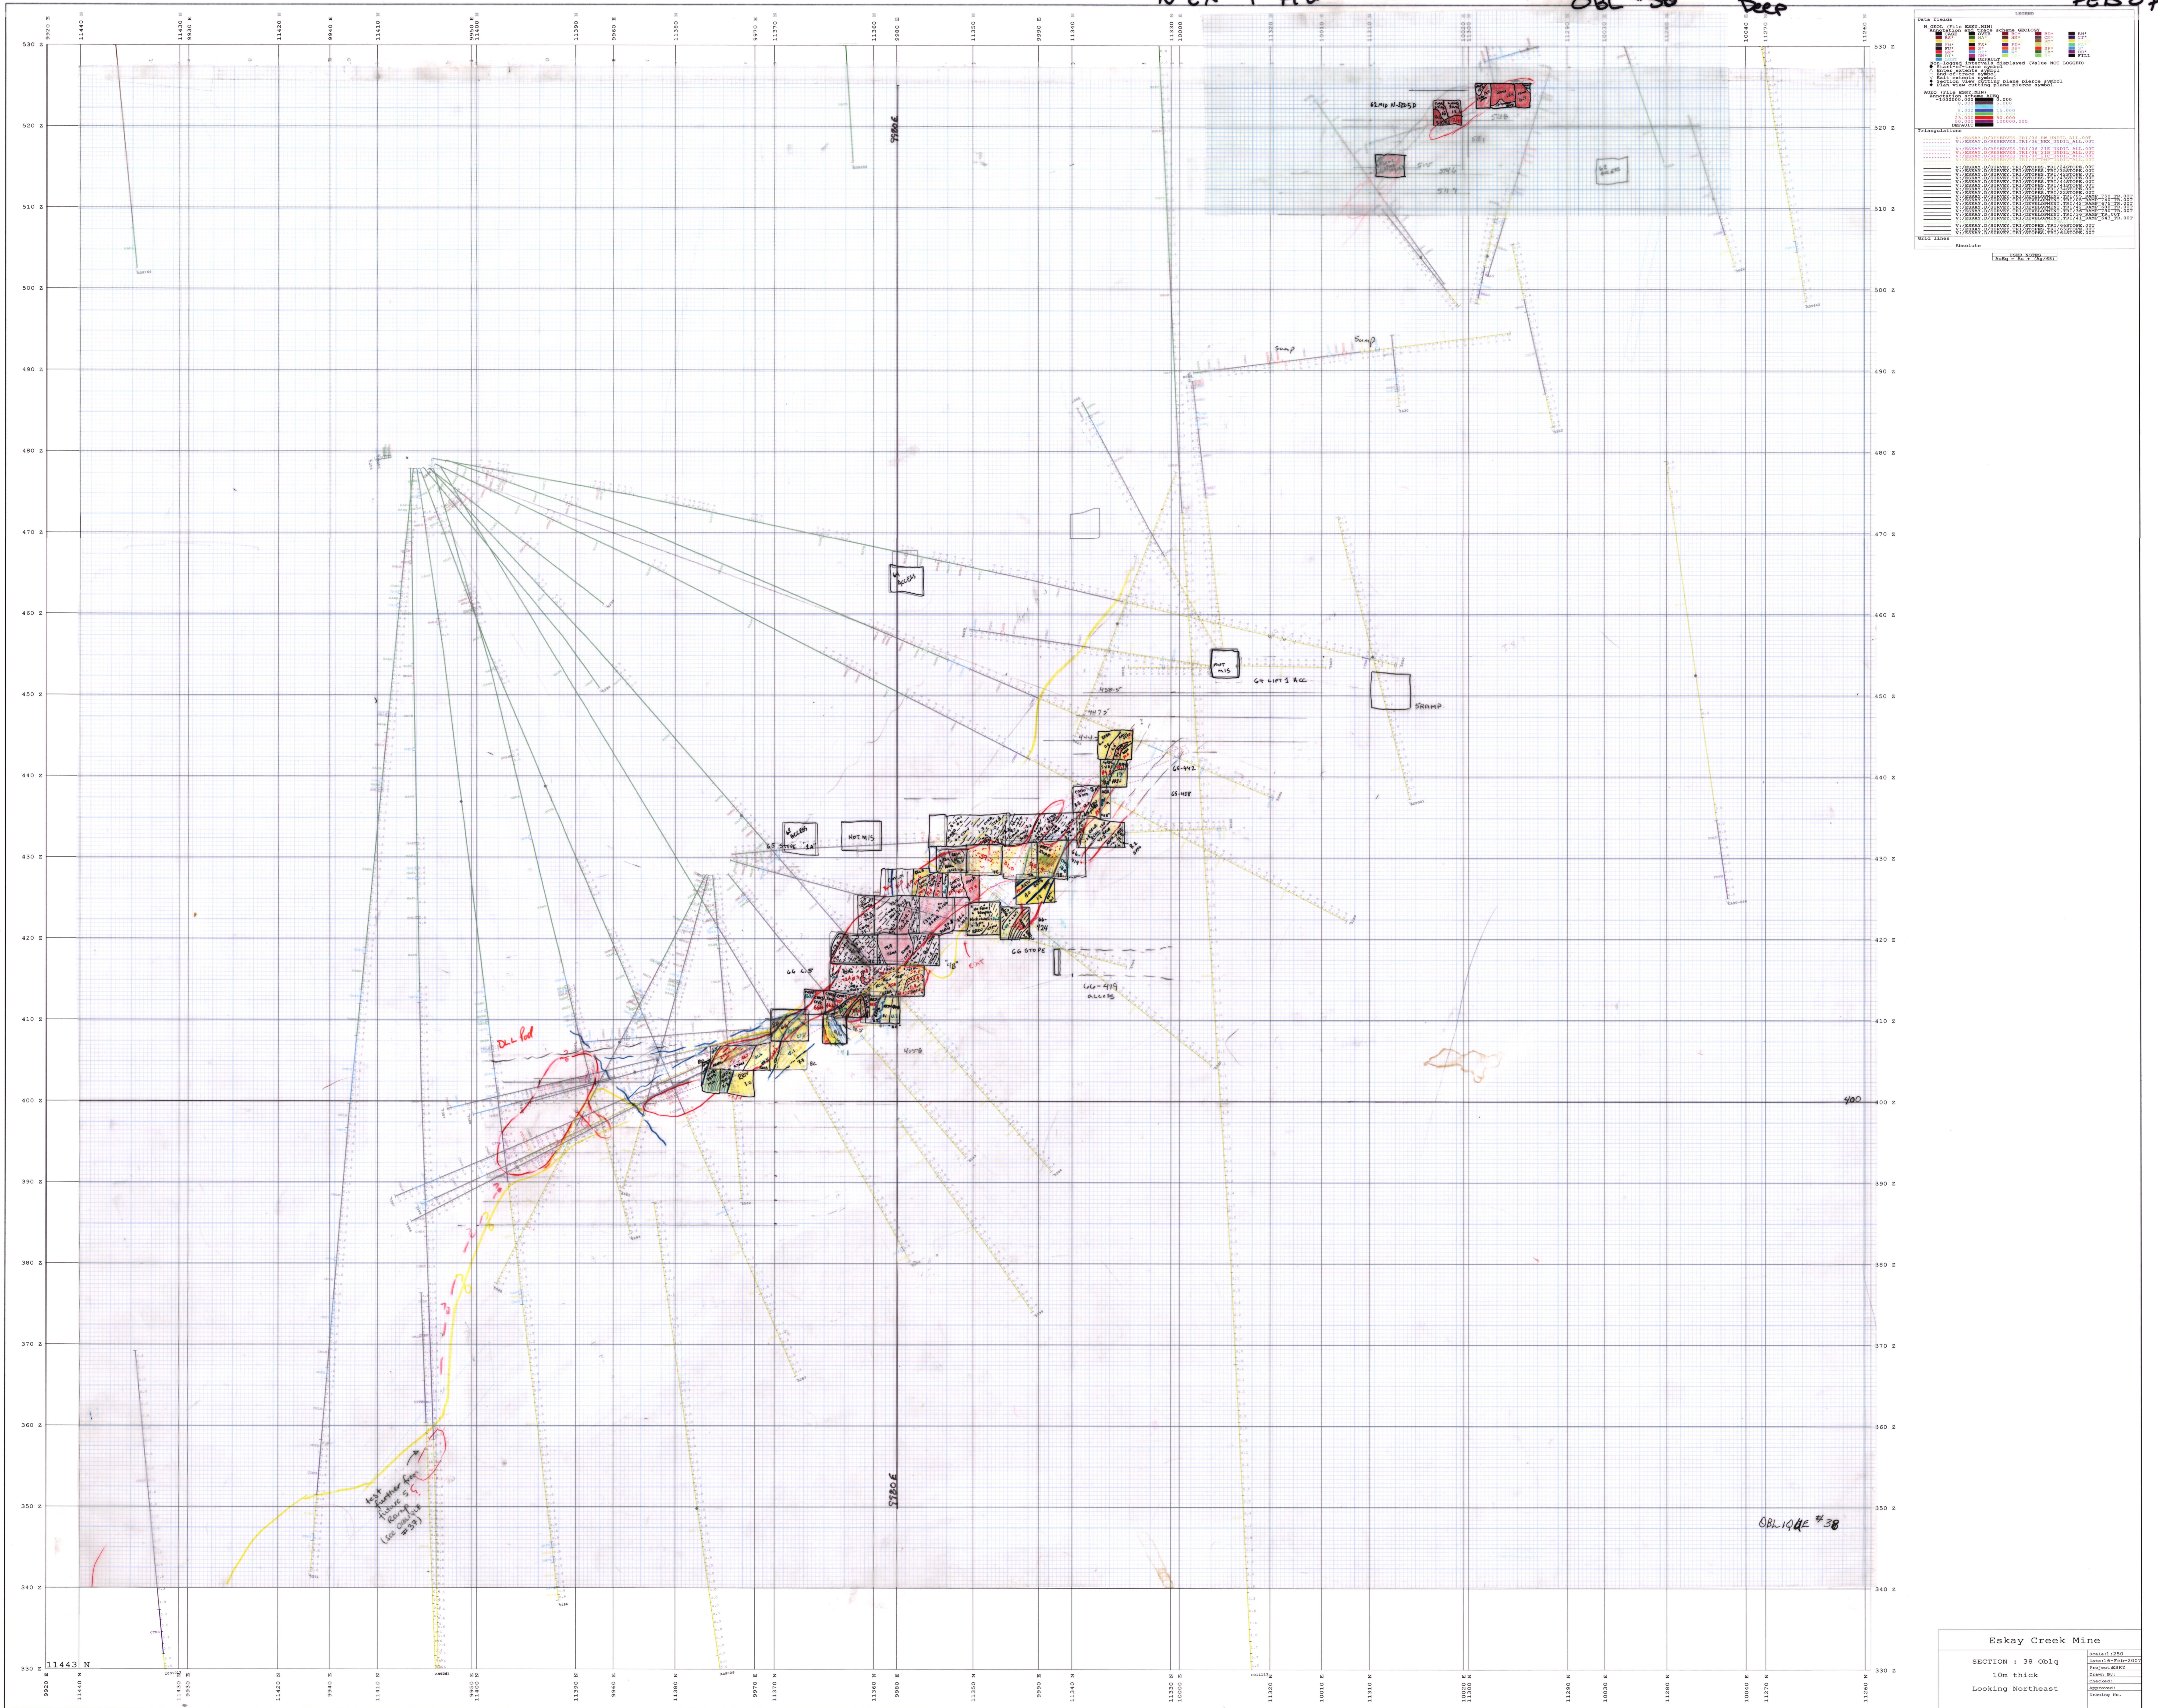

NEX + HV

OGD 38

OBL #38

Deep

FEB 07

Legend

Blue Line	Grey Line	Black Line	Red Line	Yellow Line	Green Line	Purple Line	Orange Line
...

Eskay Creek Mine
SECTION : 38 Obiq
10m thick
Looking Northeast