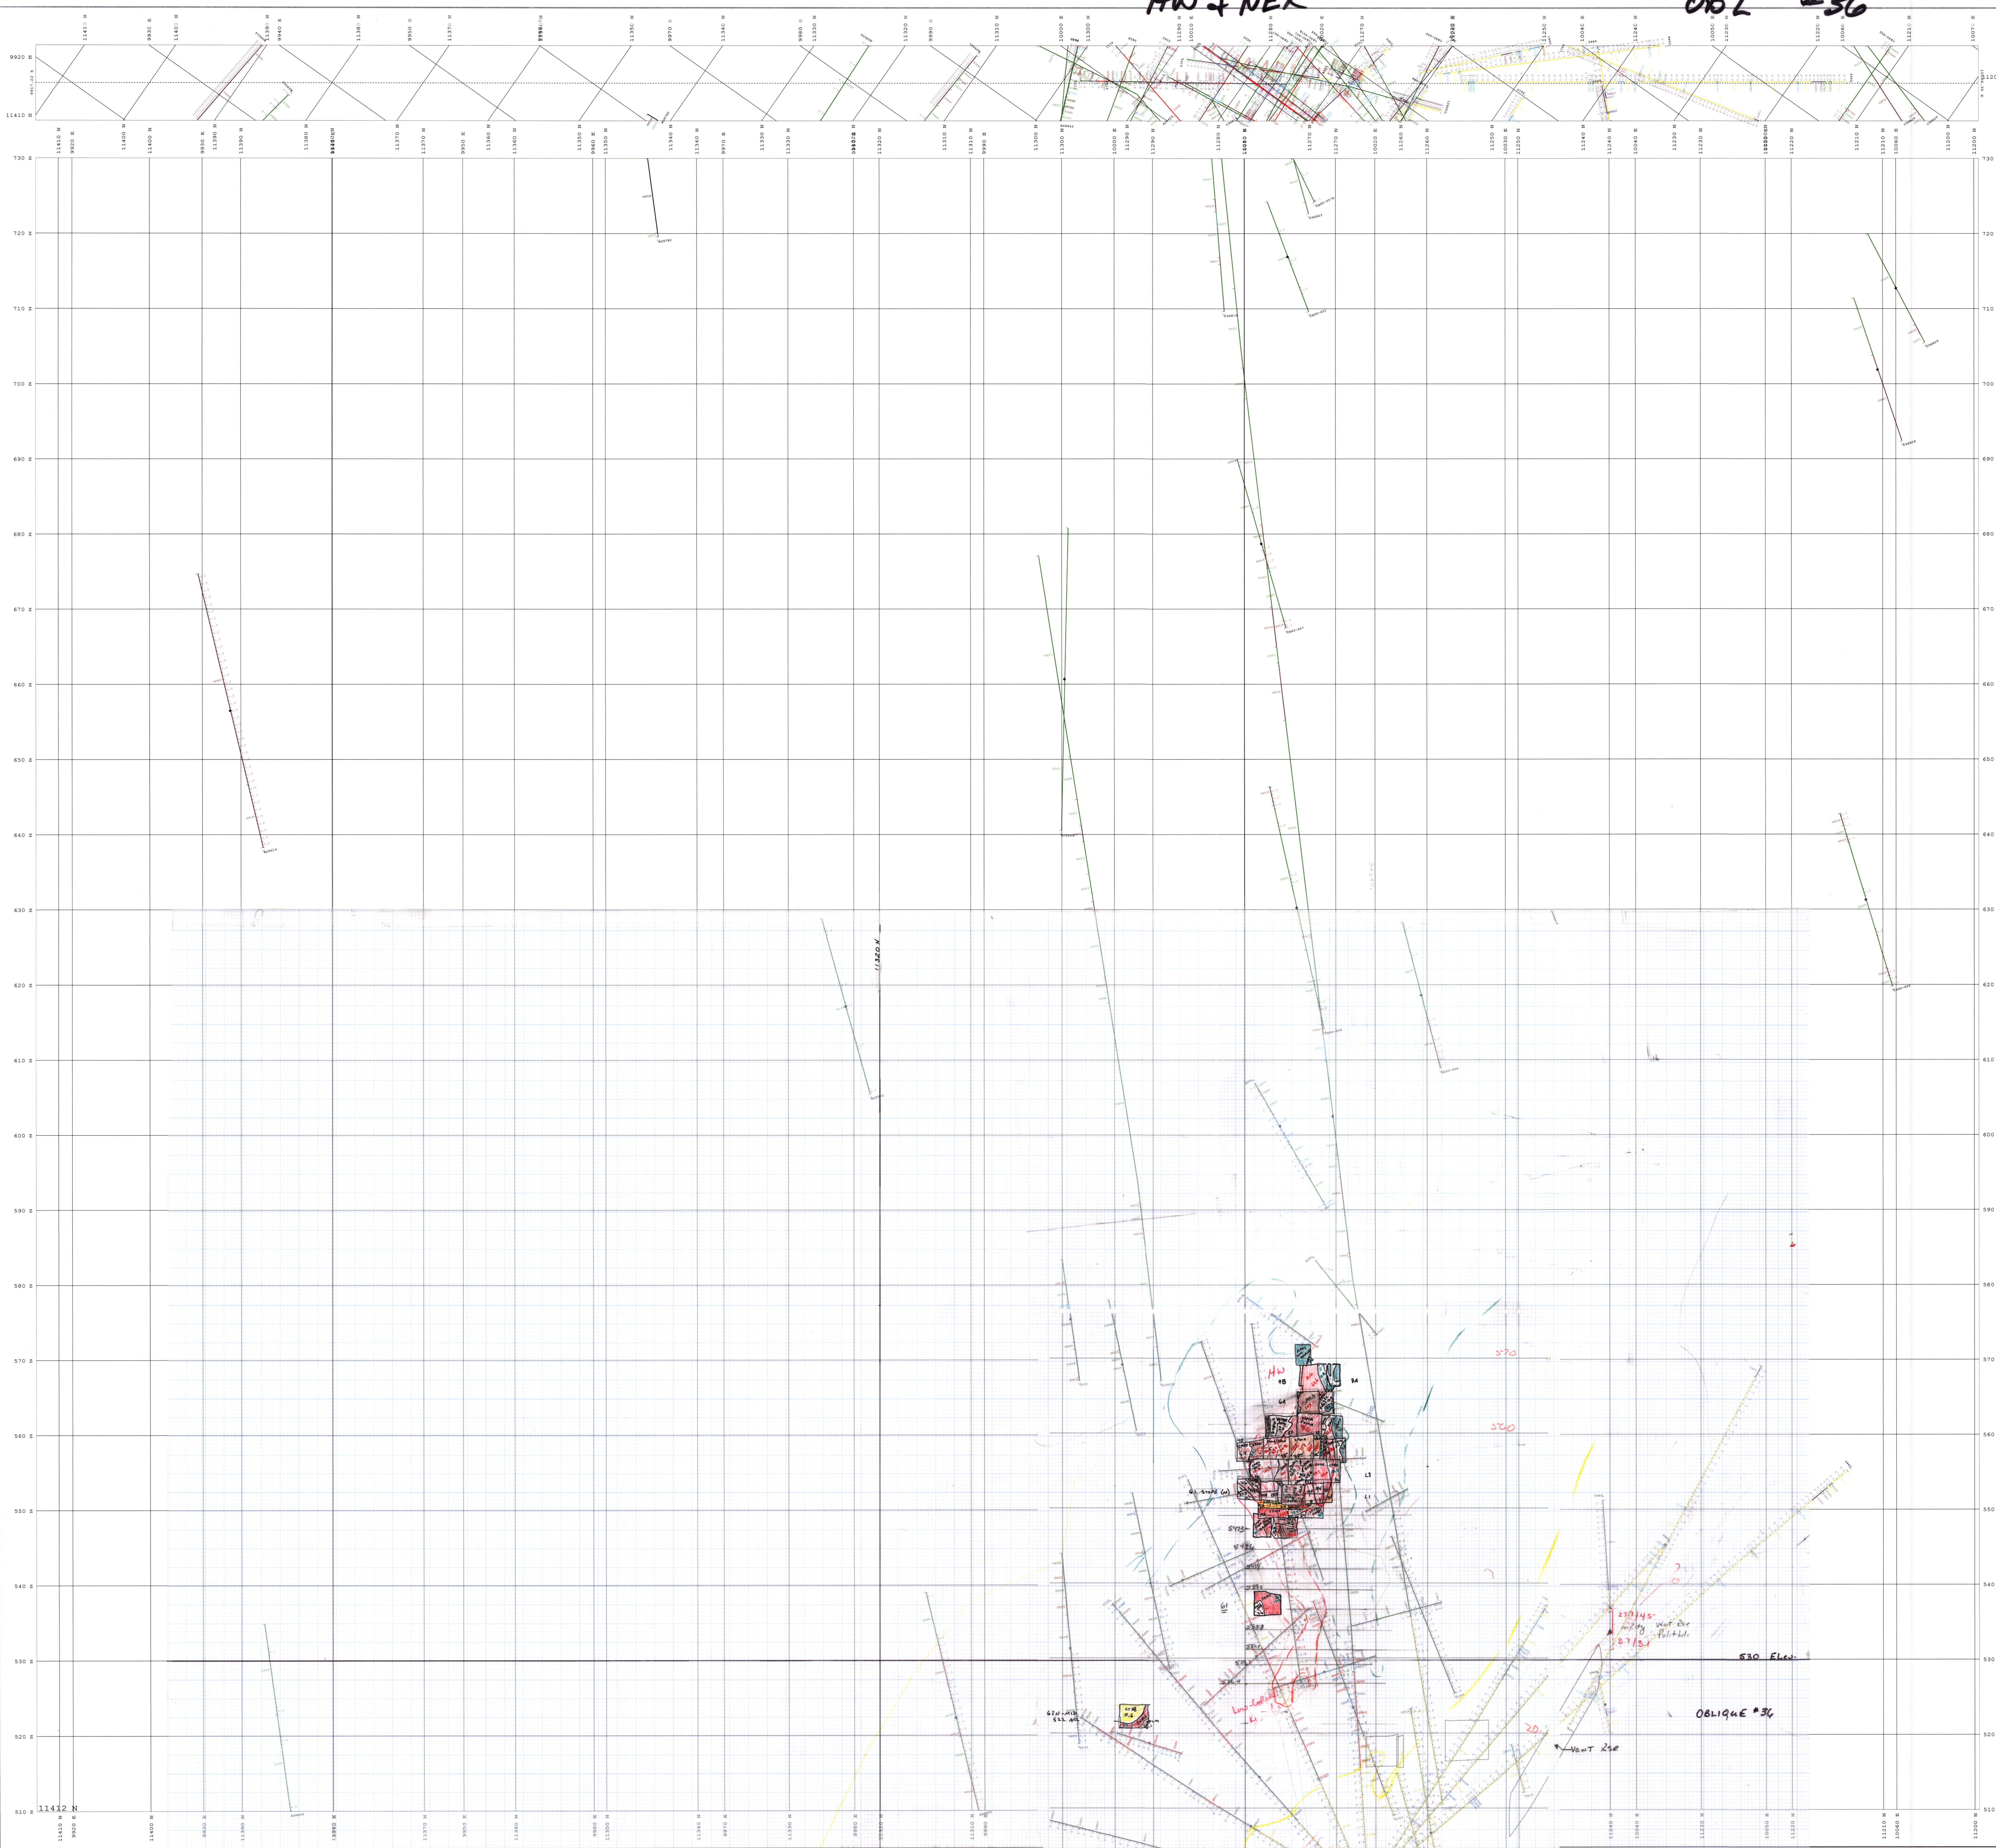

HW + NEX

OG 36

OBL #36

Ward

Legend

Symbol	Description
Red line	...
Green line	...
Blue line	...
Yellow line	...
Black line	...
Grey line	...
White line	...
...	...

Eskey Creek Mine  
 Oblique Section 36  
 Looking Northeast

26  
 27  
 28