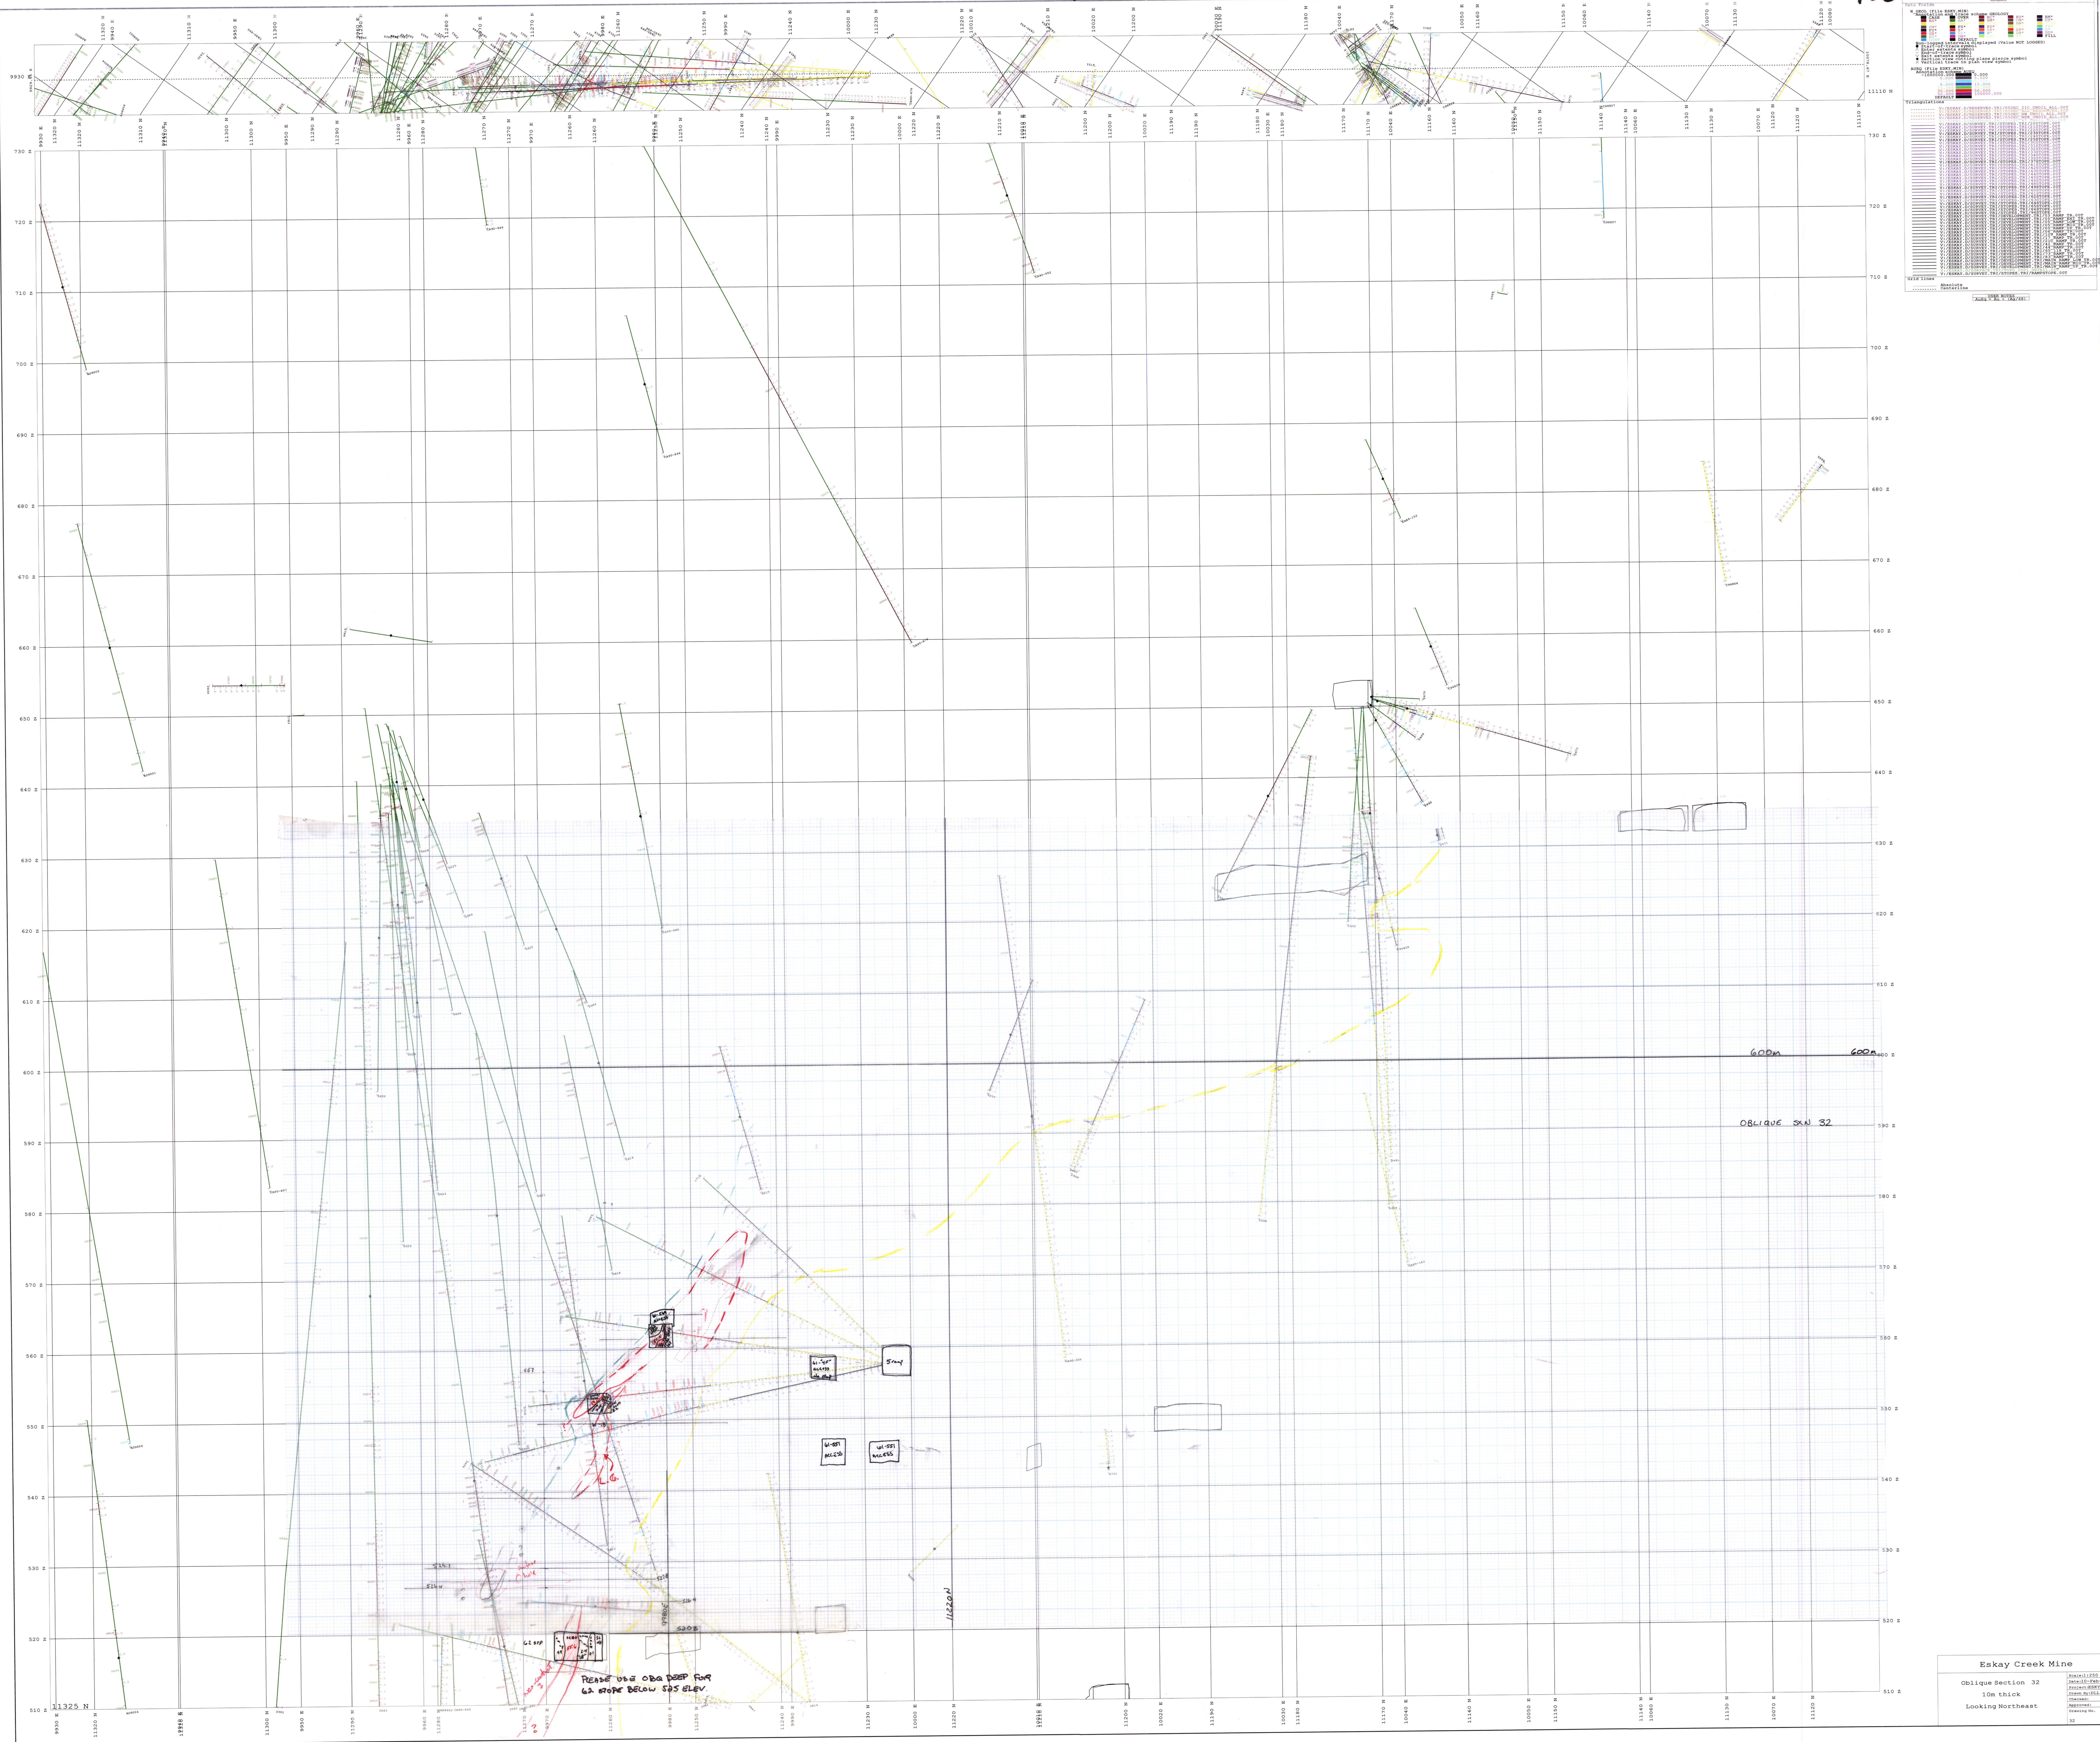

NEX - HW

OBL - 32

OG 32

Feb/06