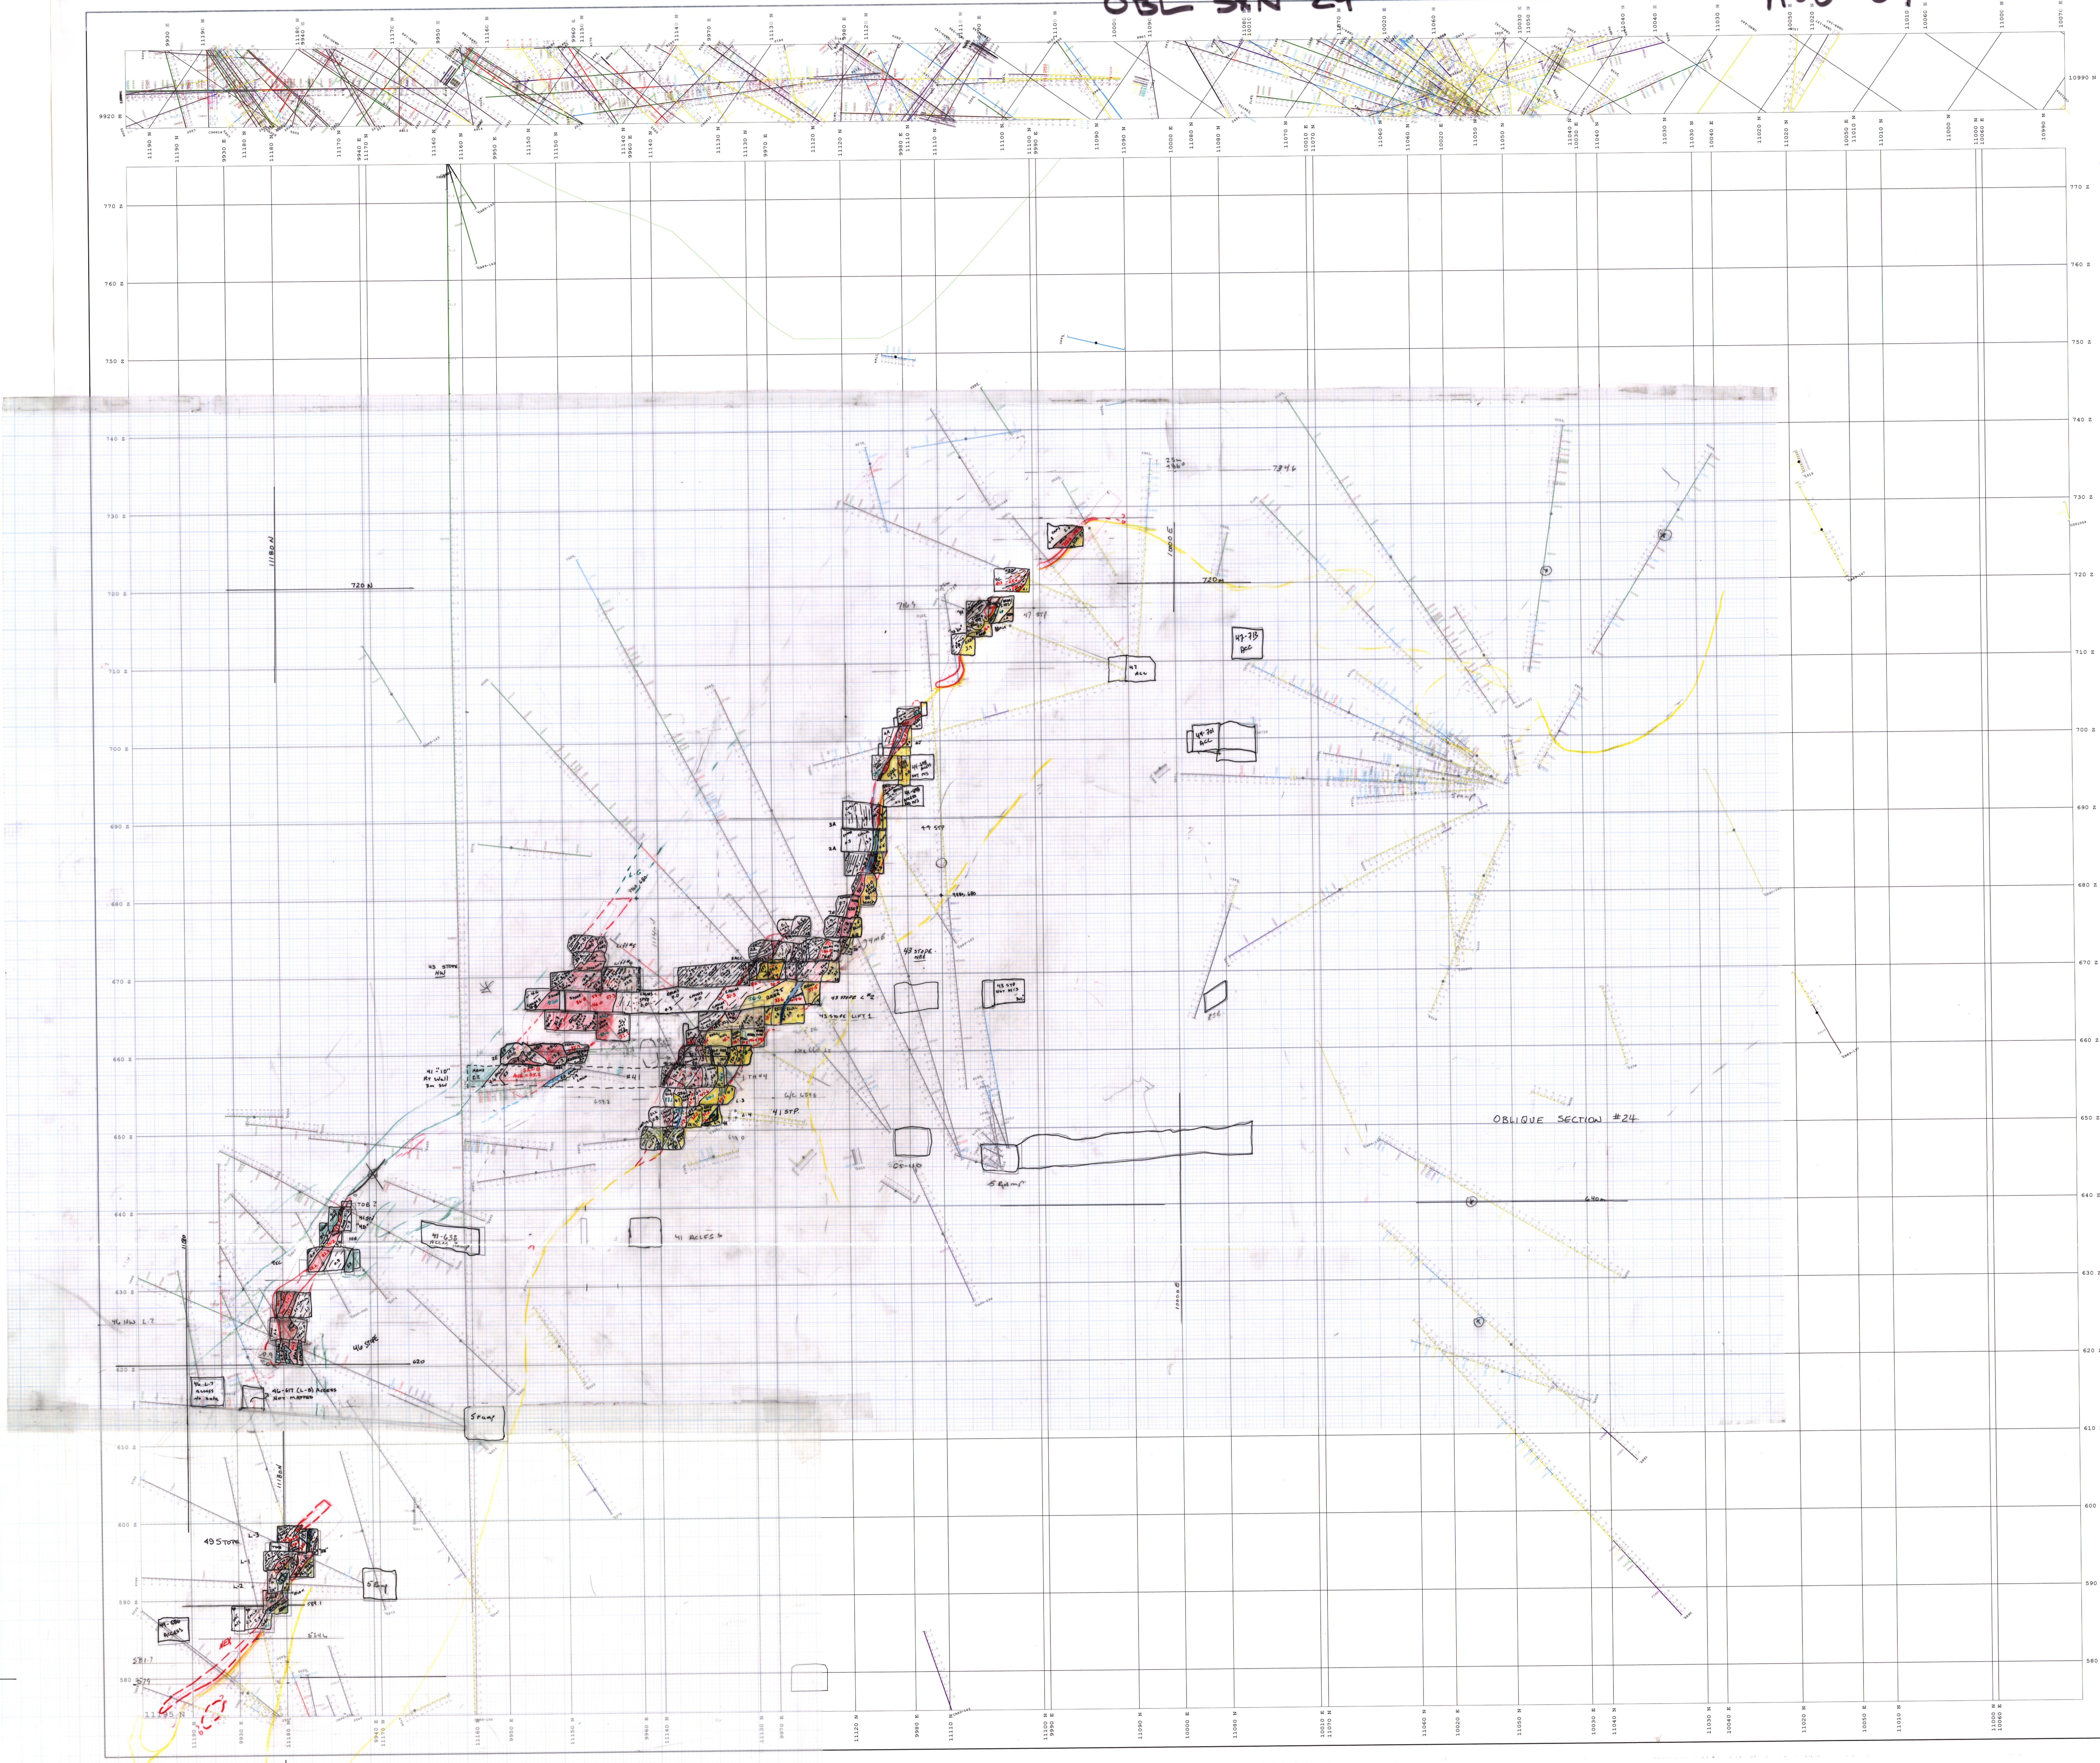

OBL SKN 24

06 24
AUG 07

Color	Description
Red	...
Blue	...
Green	...
Yellow	...
Purple	...
Black	...

Eskey Creek Mine
 Section 11092 N
 30m thick
24