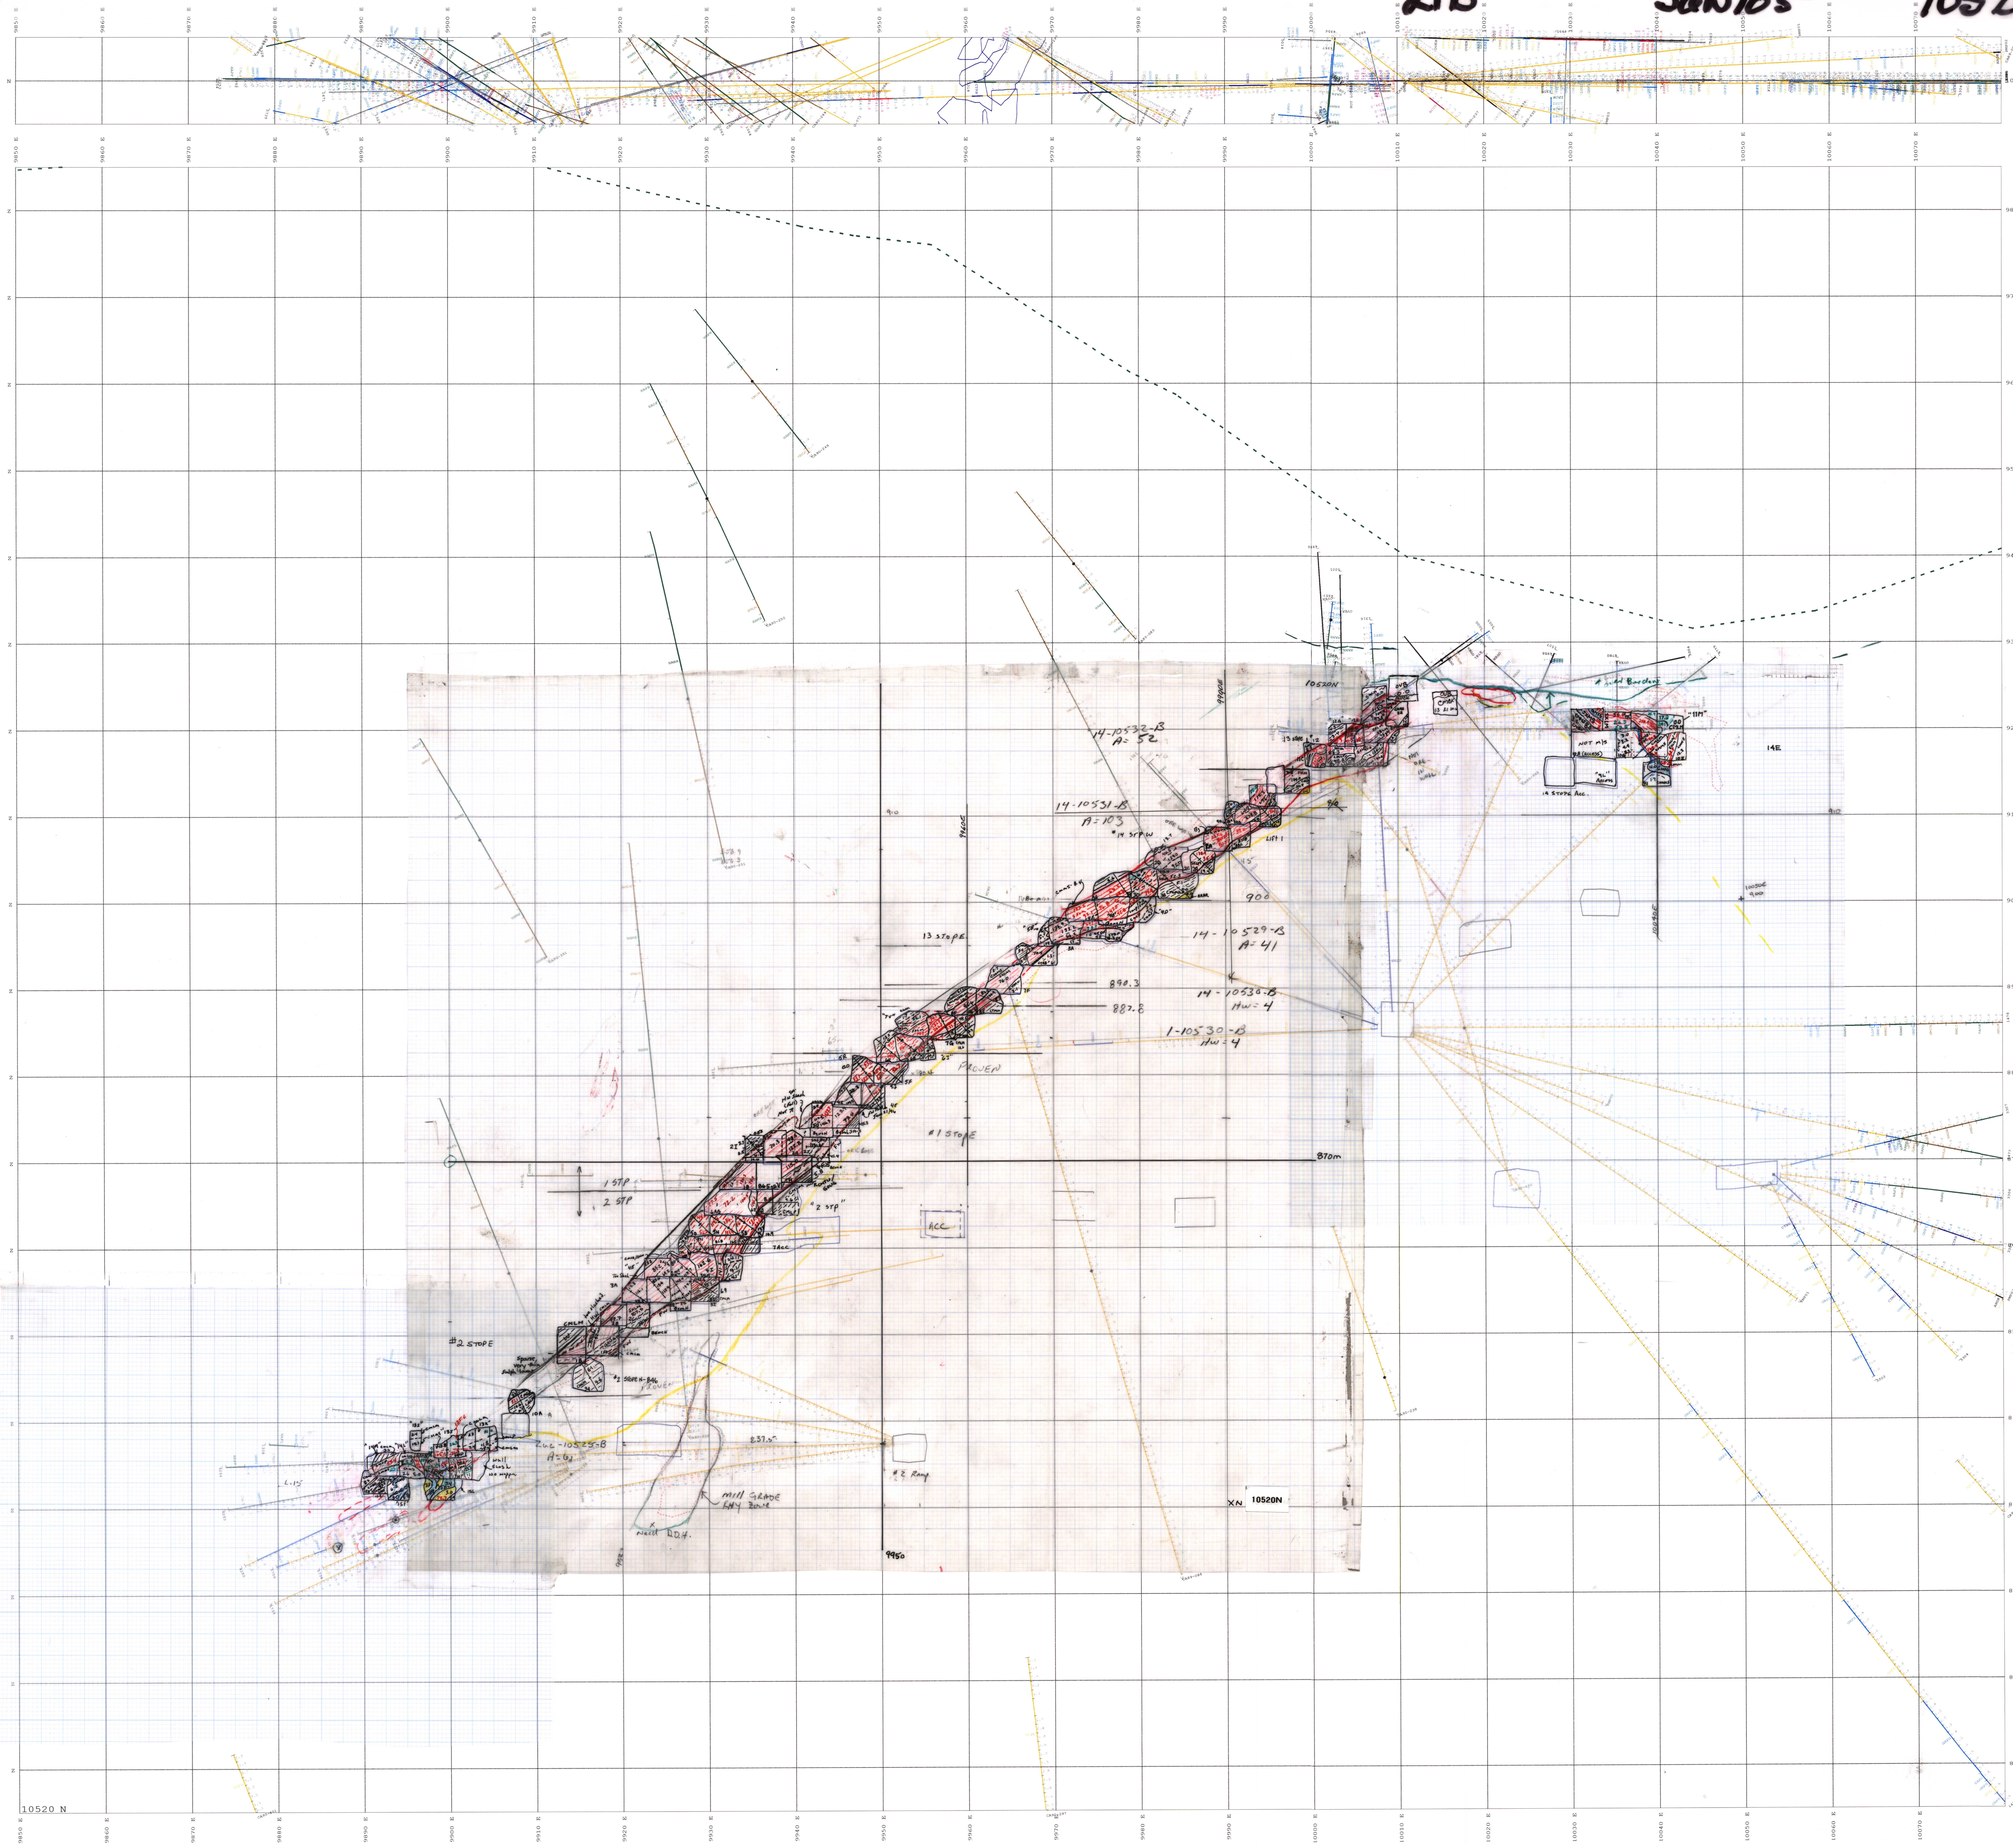

21B 32
21B

Janlos

10520 N

Legend

Color	Description
Red	...
Blue	...
Green	...
Yellow	...
Black	...

Table with multiple columns and rows of data, likely a data table or index.

54, 1679, 435-50 12