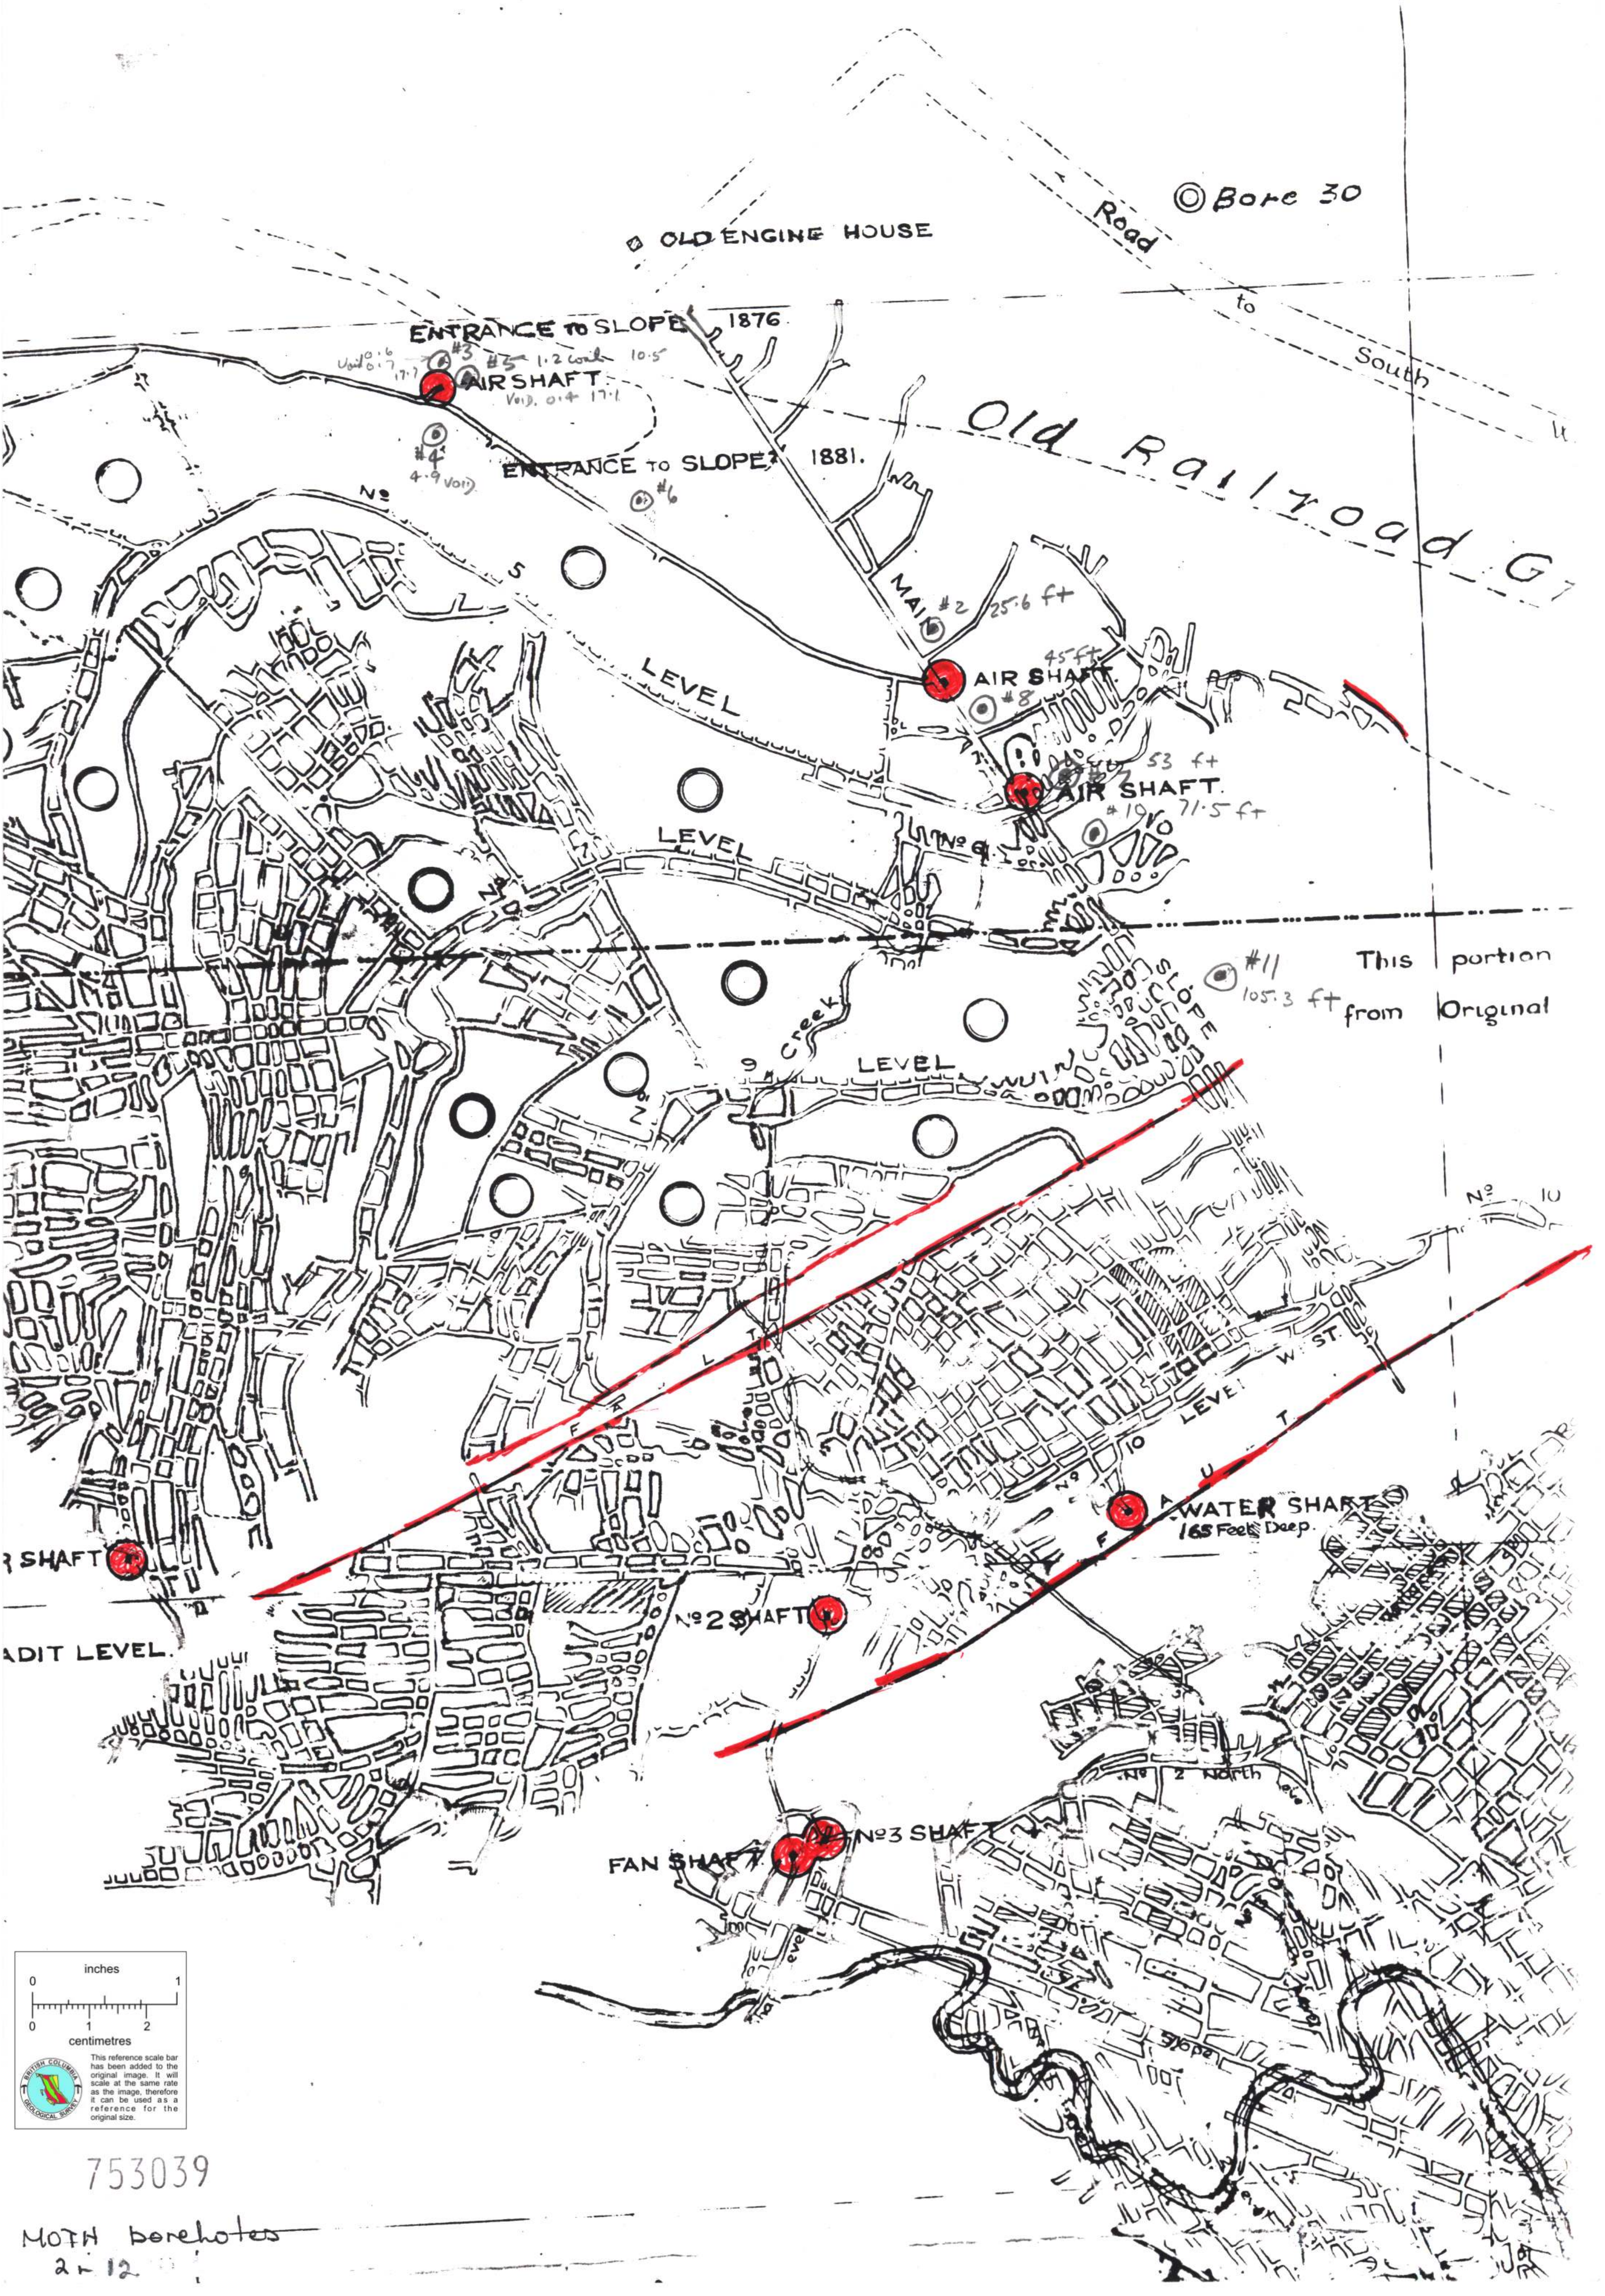

# L I N G U I N

753039

MOTM boreholes  
2-12