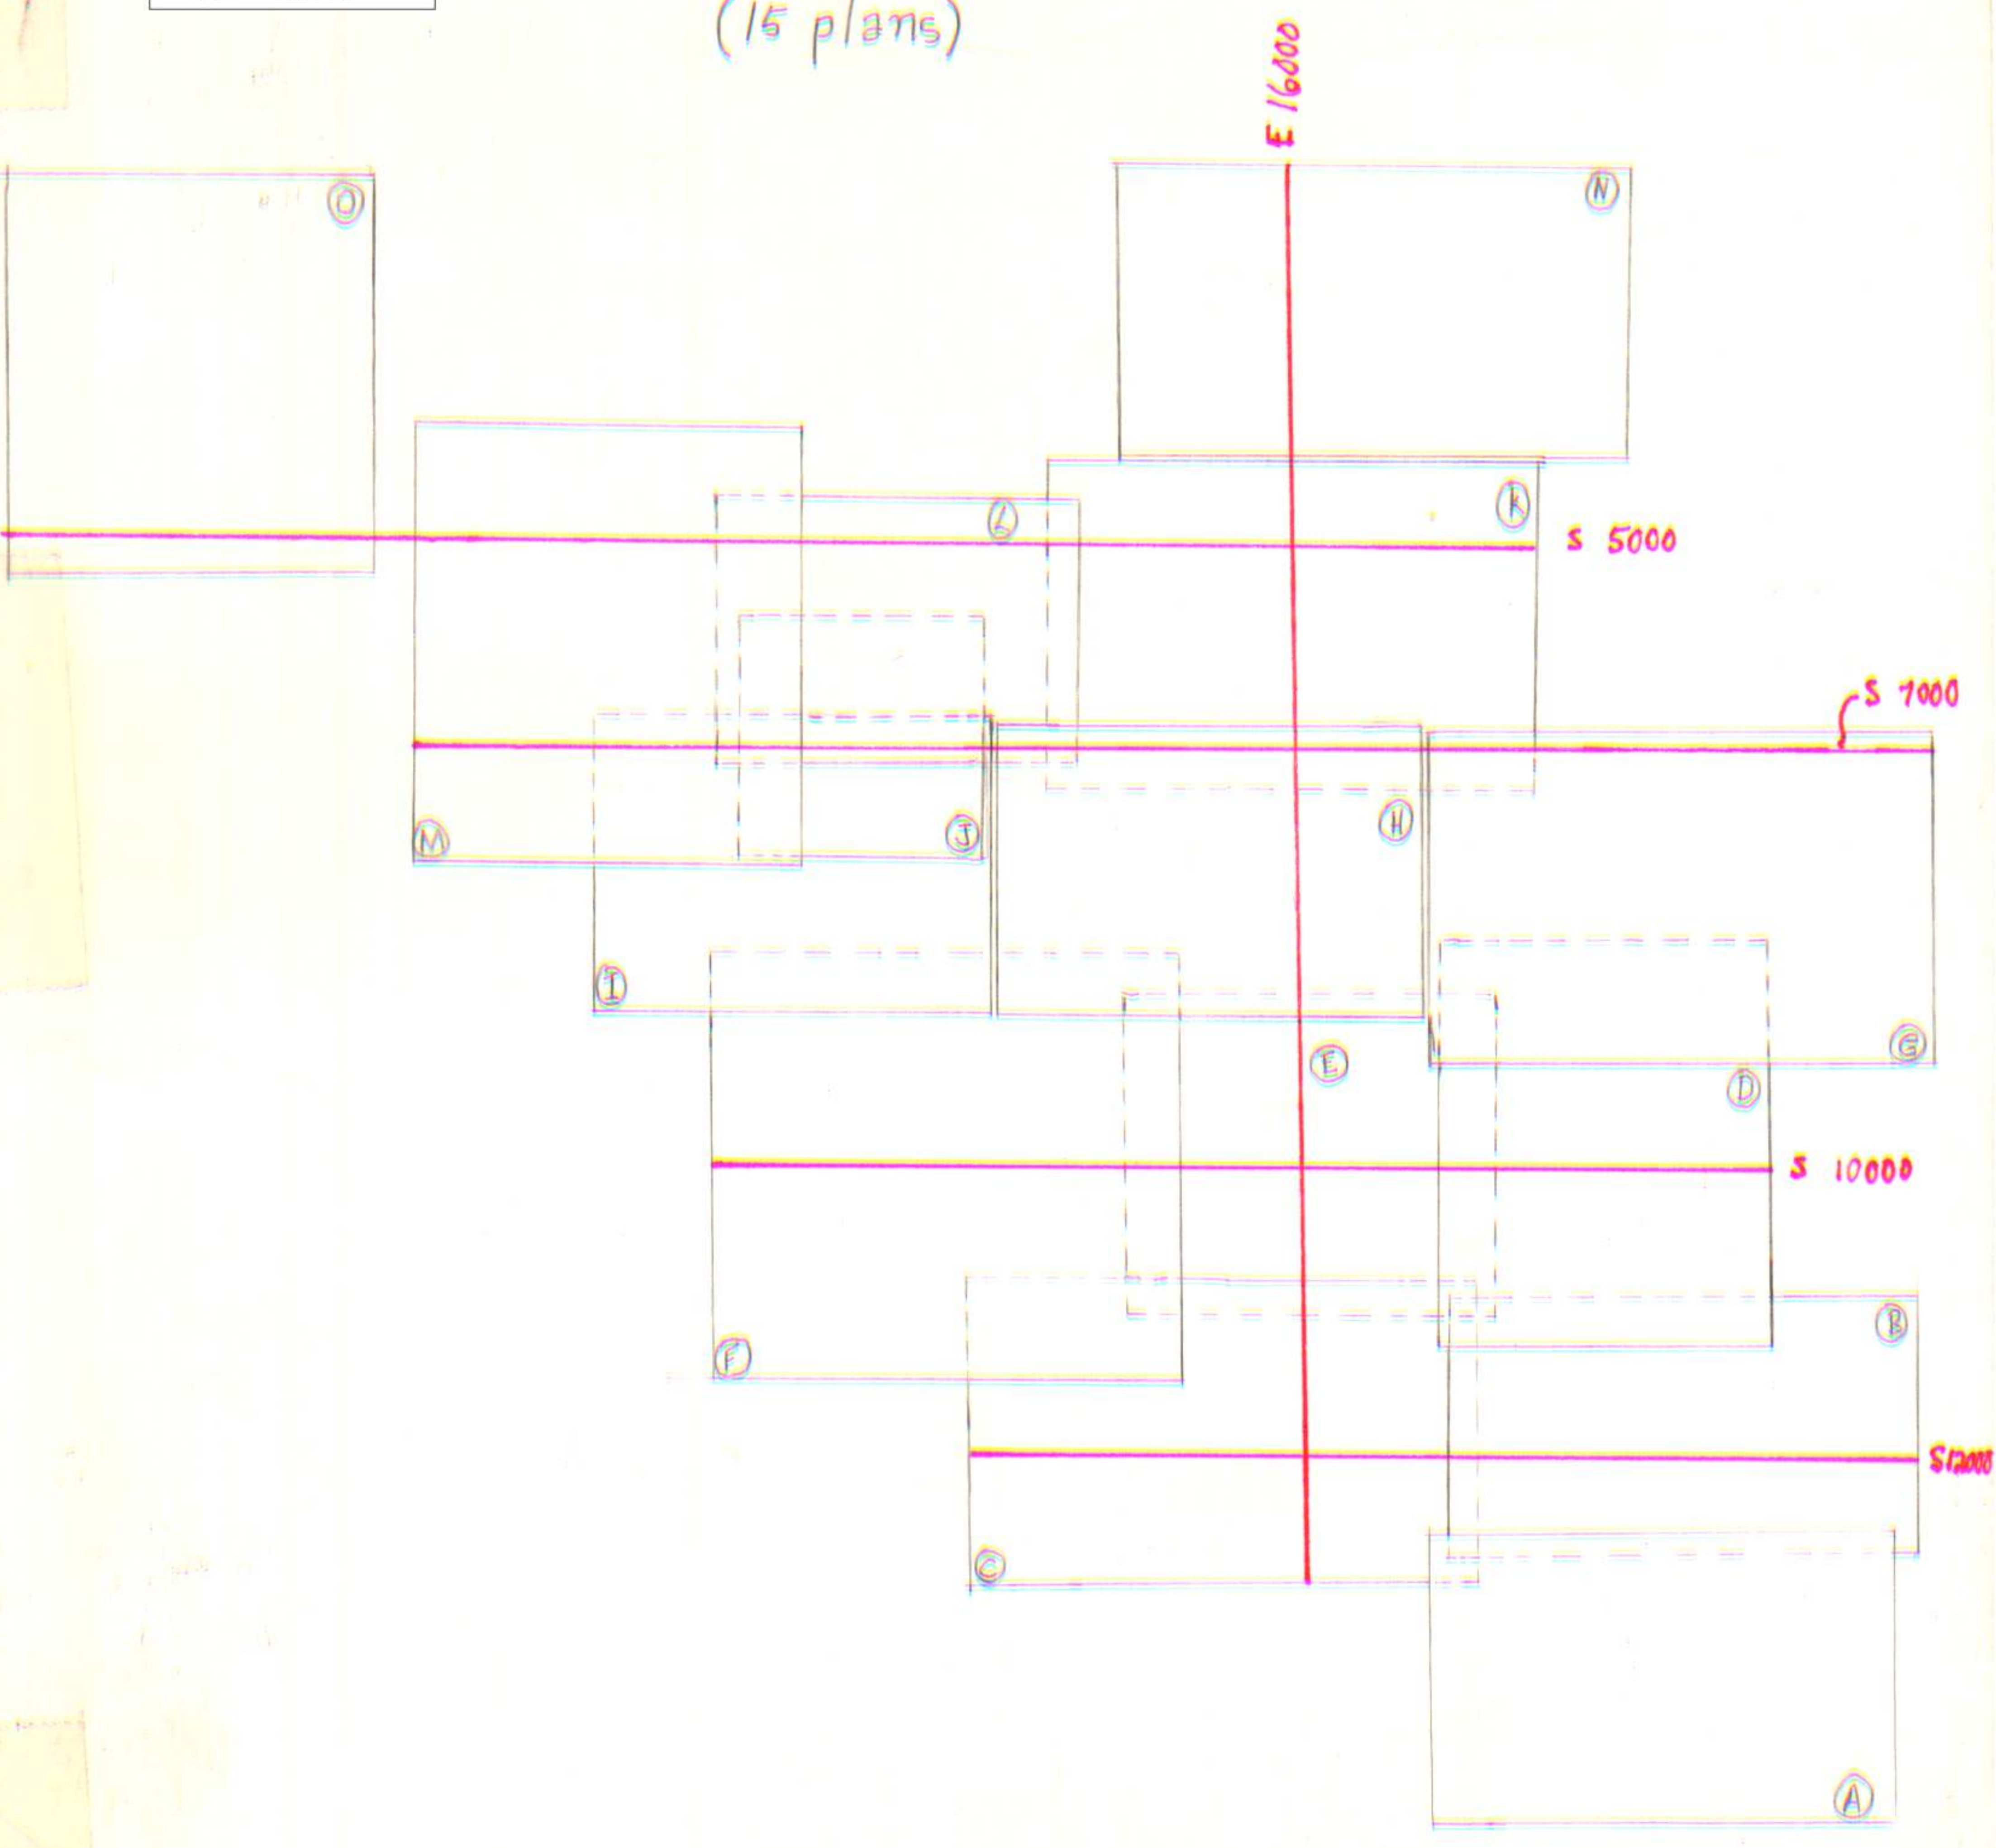

Western Fuel Company

753002

Nanaimo Colliery
or No. 1 Mine

(1" = 100')

(15 plans)

Key for plans
K-O