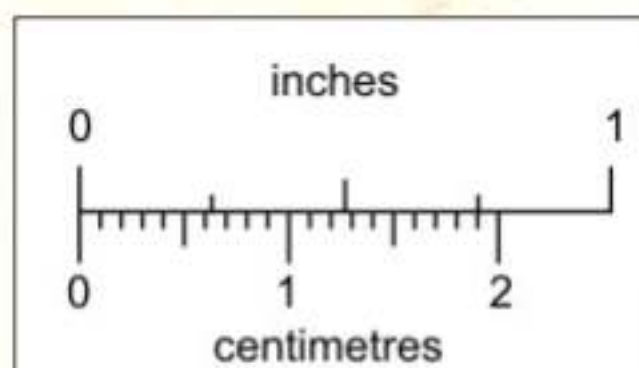

Western Fuel Company

753002

Nanaimo Colliery
or No. 1 Mine

(1" = 100')

(15 plans)

Key for plans
K-O