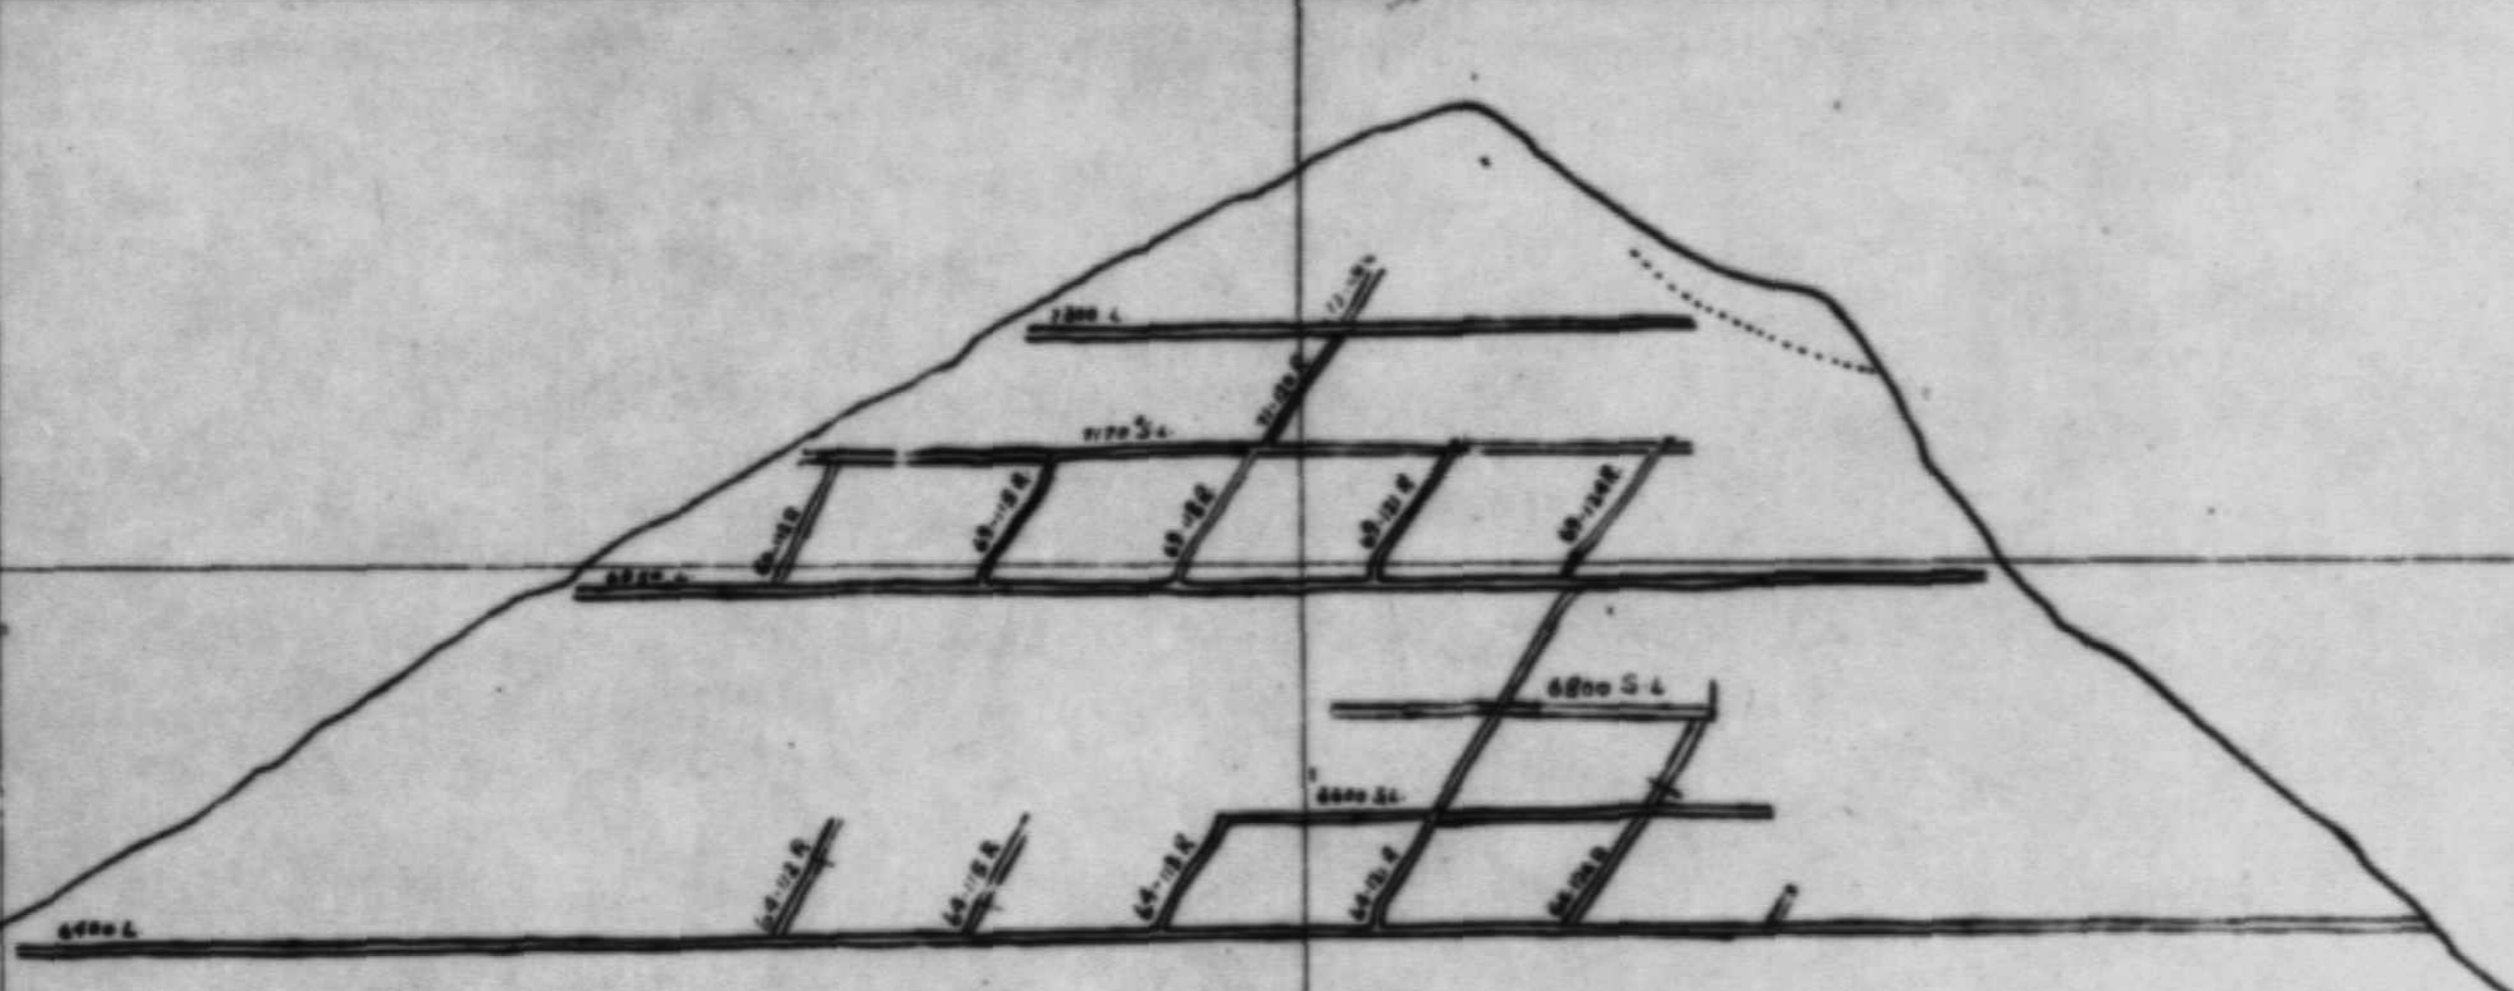

DAVIS-KEAYS MINING CO. LTD.

LEVEL PLANS EAGLE MINE

SCALE: 1" = 400'
MAY 1971

REF. LINE 7300 LEVEL

REF. LINE 6950 LEVEL

REF. LINE 6400 LEVEL

REF. LINE 5950 LEVEL

DAVIS-KEAYS MINING CO. LTD.

LONGITUDINAL SECTION EAGLE MINE

SCALE: 1" = 400'
MAY 1971

EL 7000

EL 6000

EL 5000

DAVIS-KEAYS MINING CO. LTD.

LONGIT. SECT. & LEVEL PLAN EAGLE MINE

SCALE: 1" = 400'