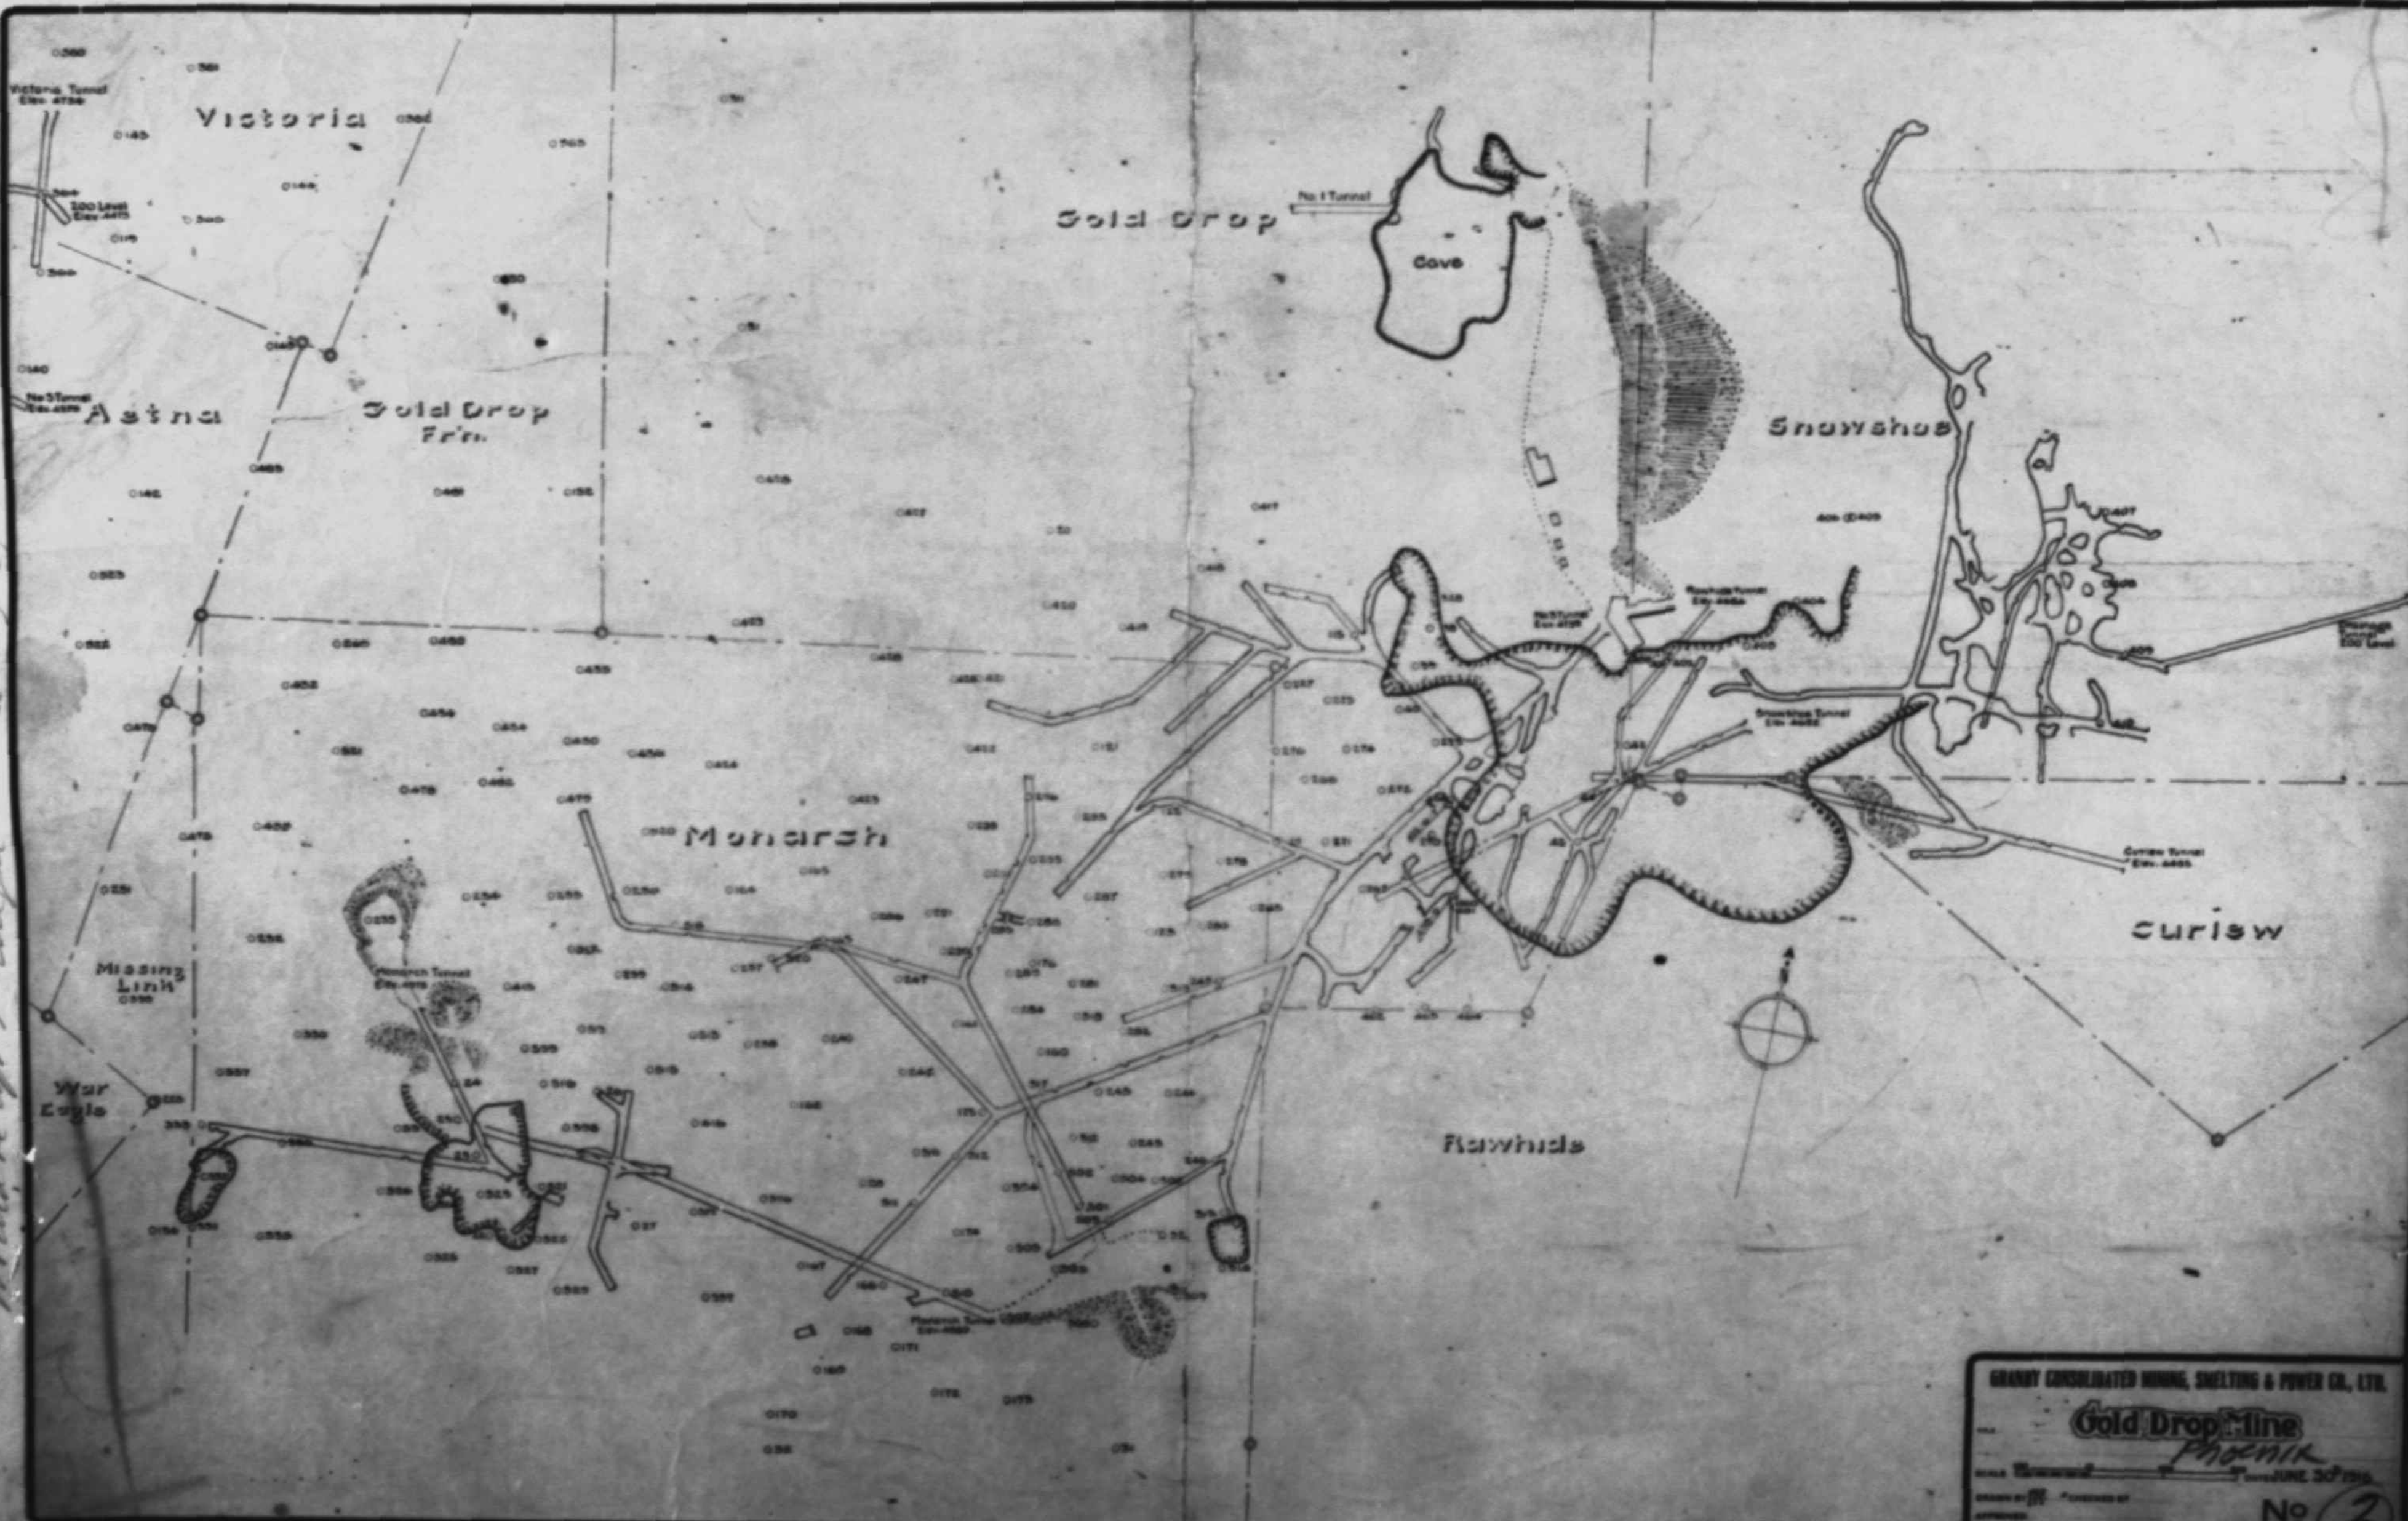

4-n-5

Went to left 1' longer on left edge for reading

GRANT CONSOLIDATED MINING, SMELTING & POWER CO., LTD.
Gold Drop Mine
Phoenix
 No. 2

60635 G-U-4