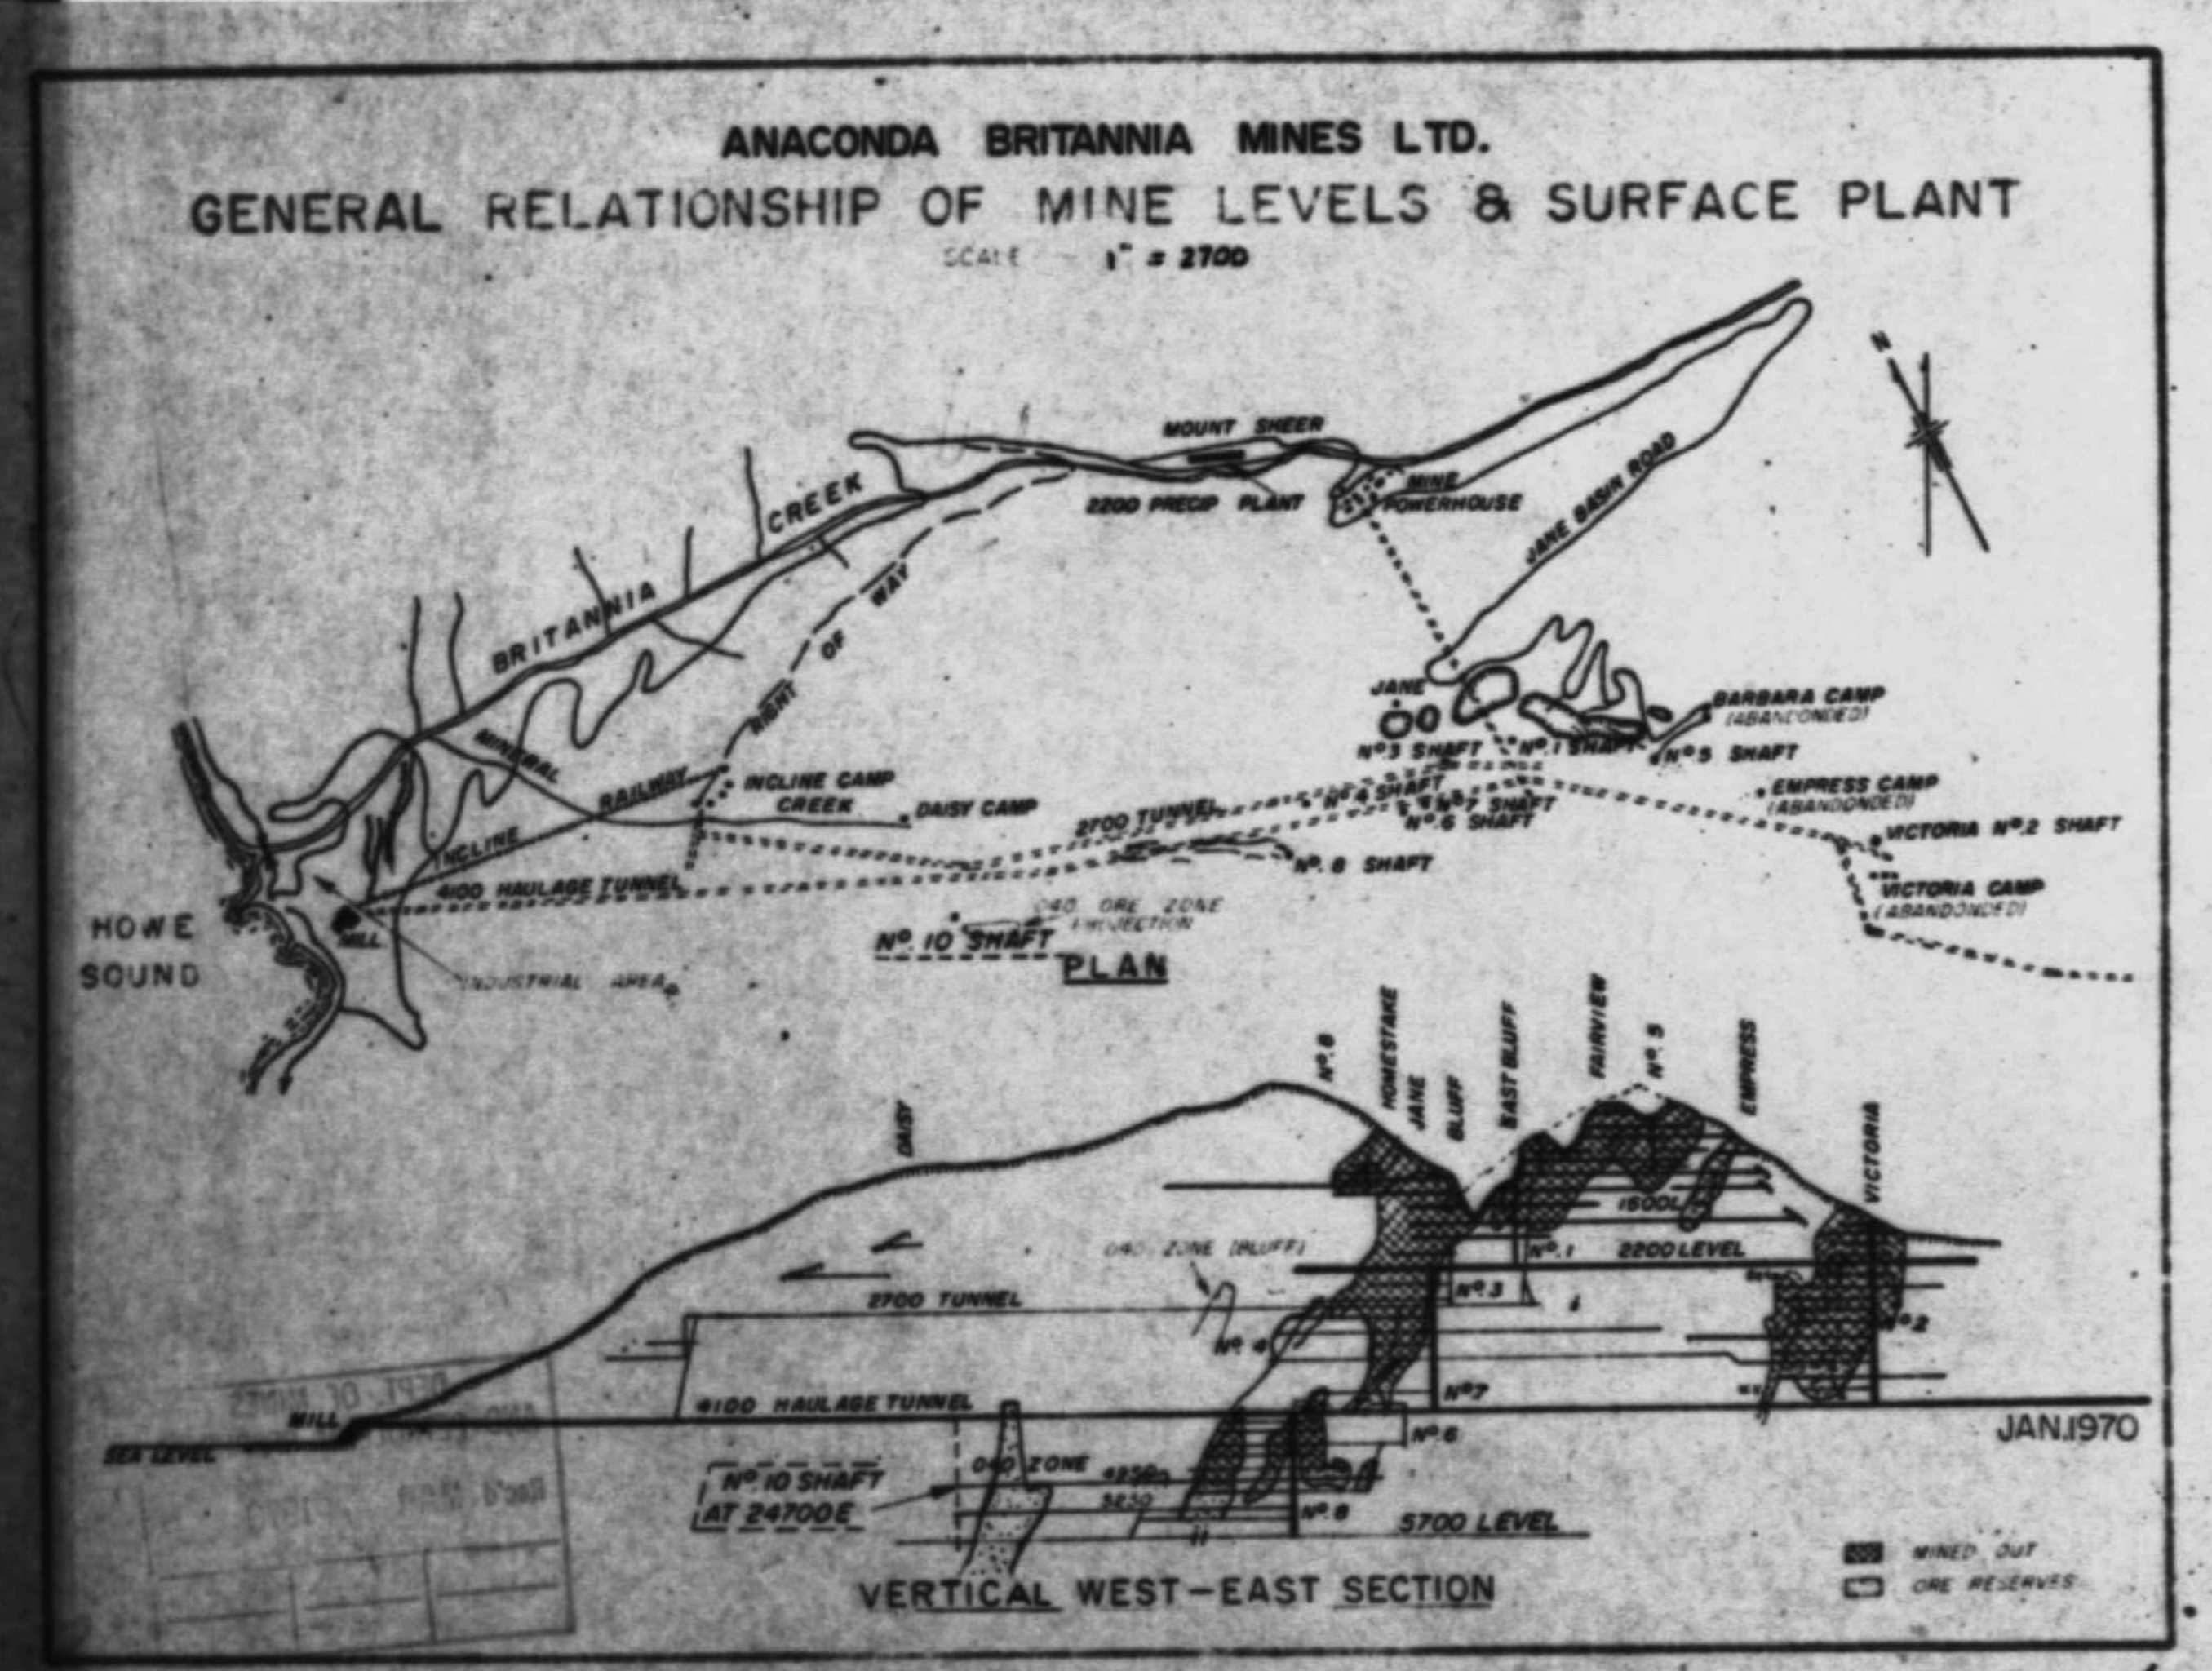

THE ANACONDA CO. (CANADA) LTD.
 BRITANNIA MINES
 LOCATION MAP
 Scale— 1" = 1000'
 Date— Aug. /67
 Drawn By— K.A. Roberts

60343

60343

60343