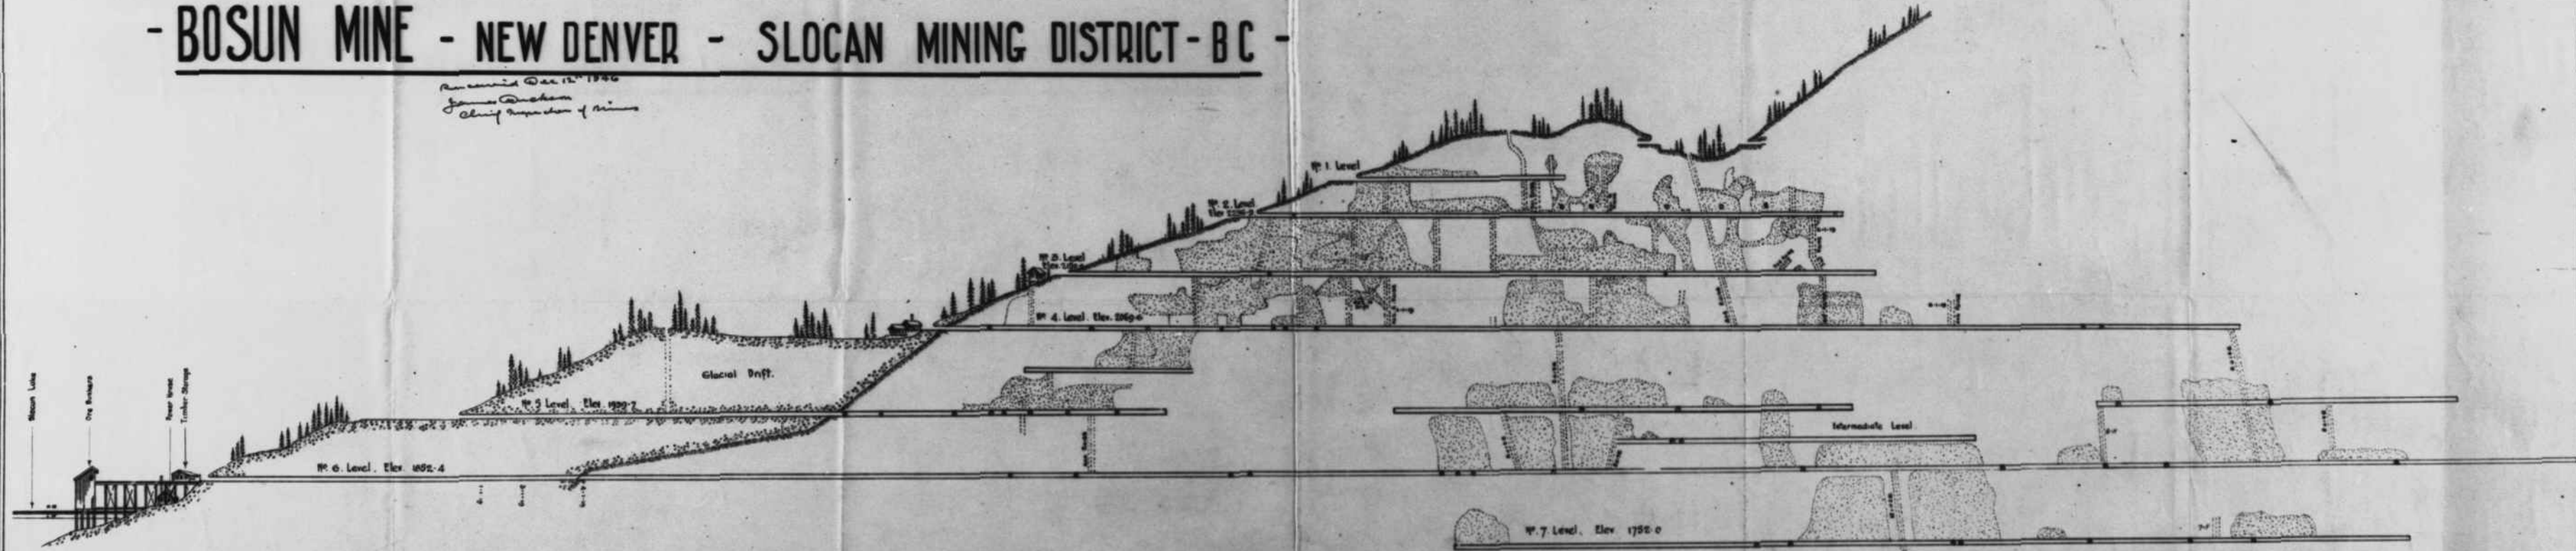

**- PROFILE OF WORKINGS OF THE -  
 - BOSUN MINE - NEW DENVER - SLOCAN MINING DISTRICT - B C -**

*Revised Dec 15<sup>th</sup> 1946  
 James D. Jackson  
 Chief Inspector of Mines*

 Glacial Drift.  
 Scale: 40 feet to one inch  
