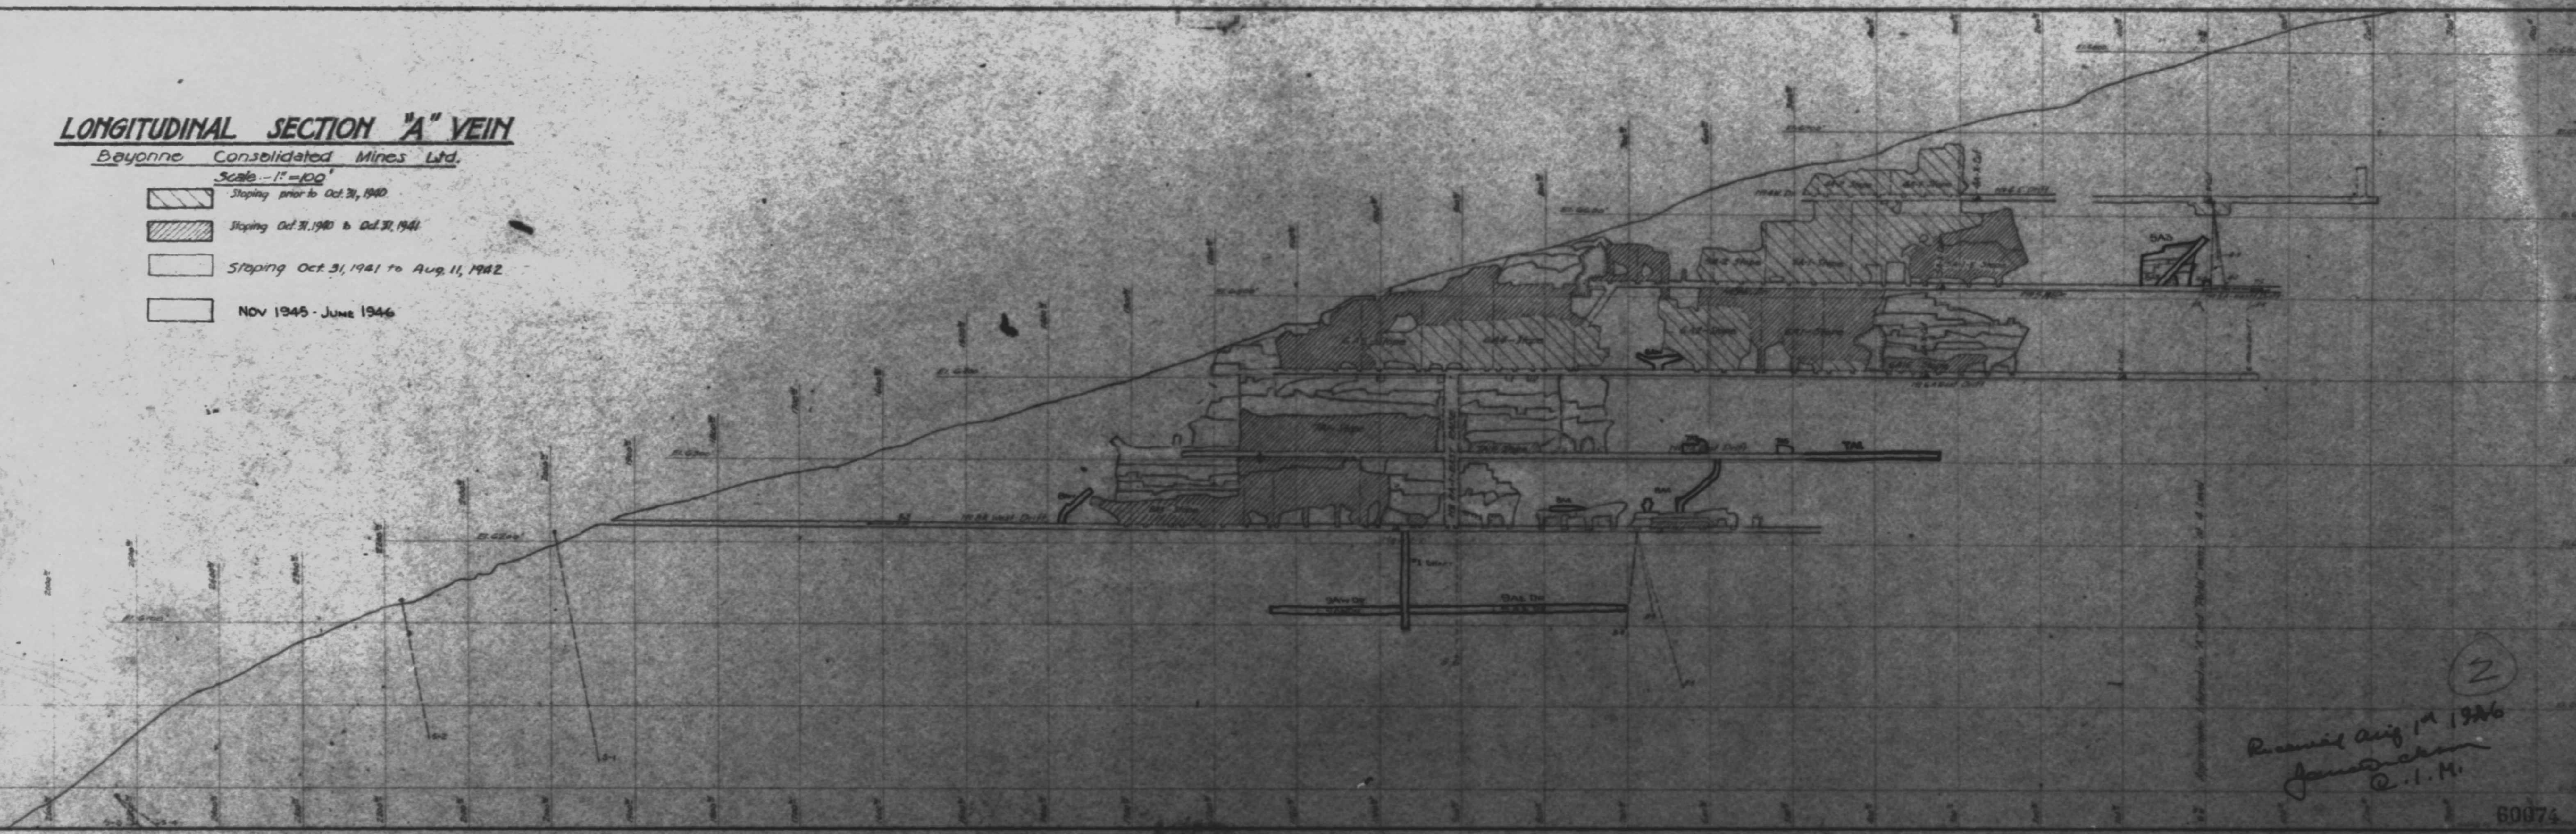

LONGITUDINAL SECTION "A" VEIN

Bayonne Consolidated Mines Ltd.

Scale - 1" = 100'

-  Stopping prior to Oct. 31, 1940
-  Stopping Oct. 31, 1940 to Oct. 31, 1941
-  Stopping Oct. 31, 1941 to Aug. 11, 1942
-  NOV 1945 - June 1946