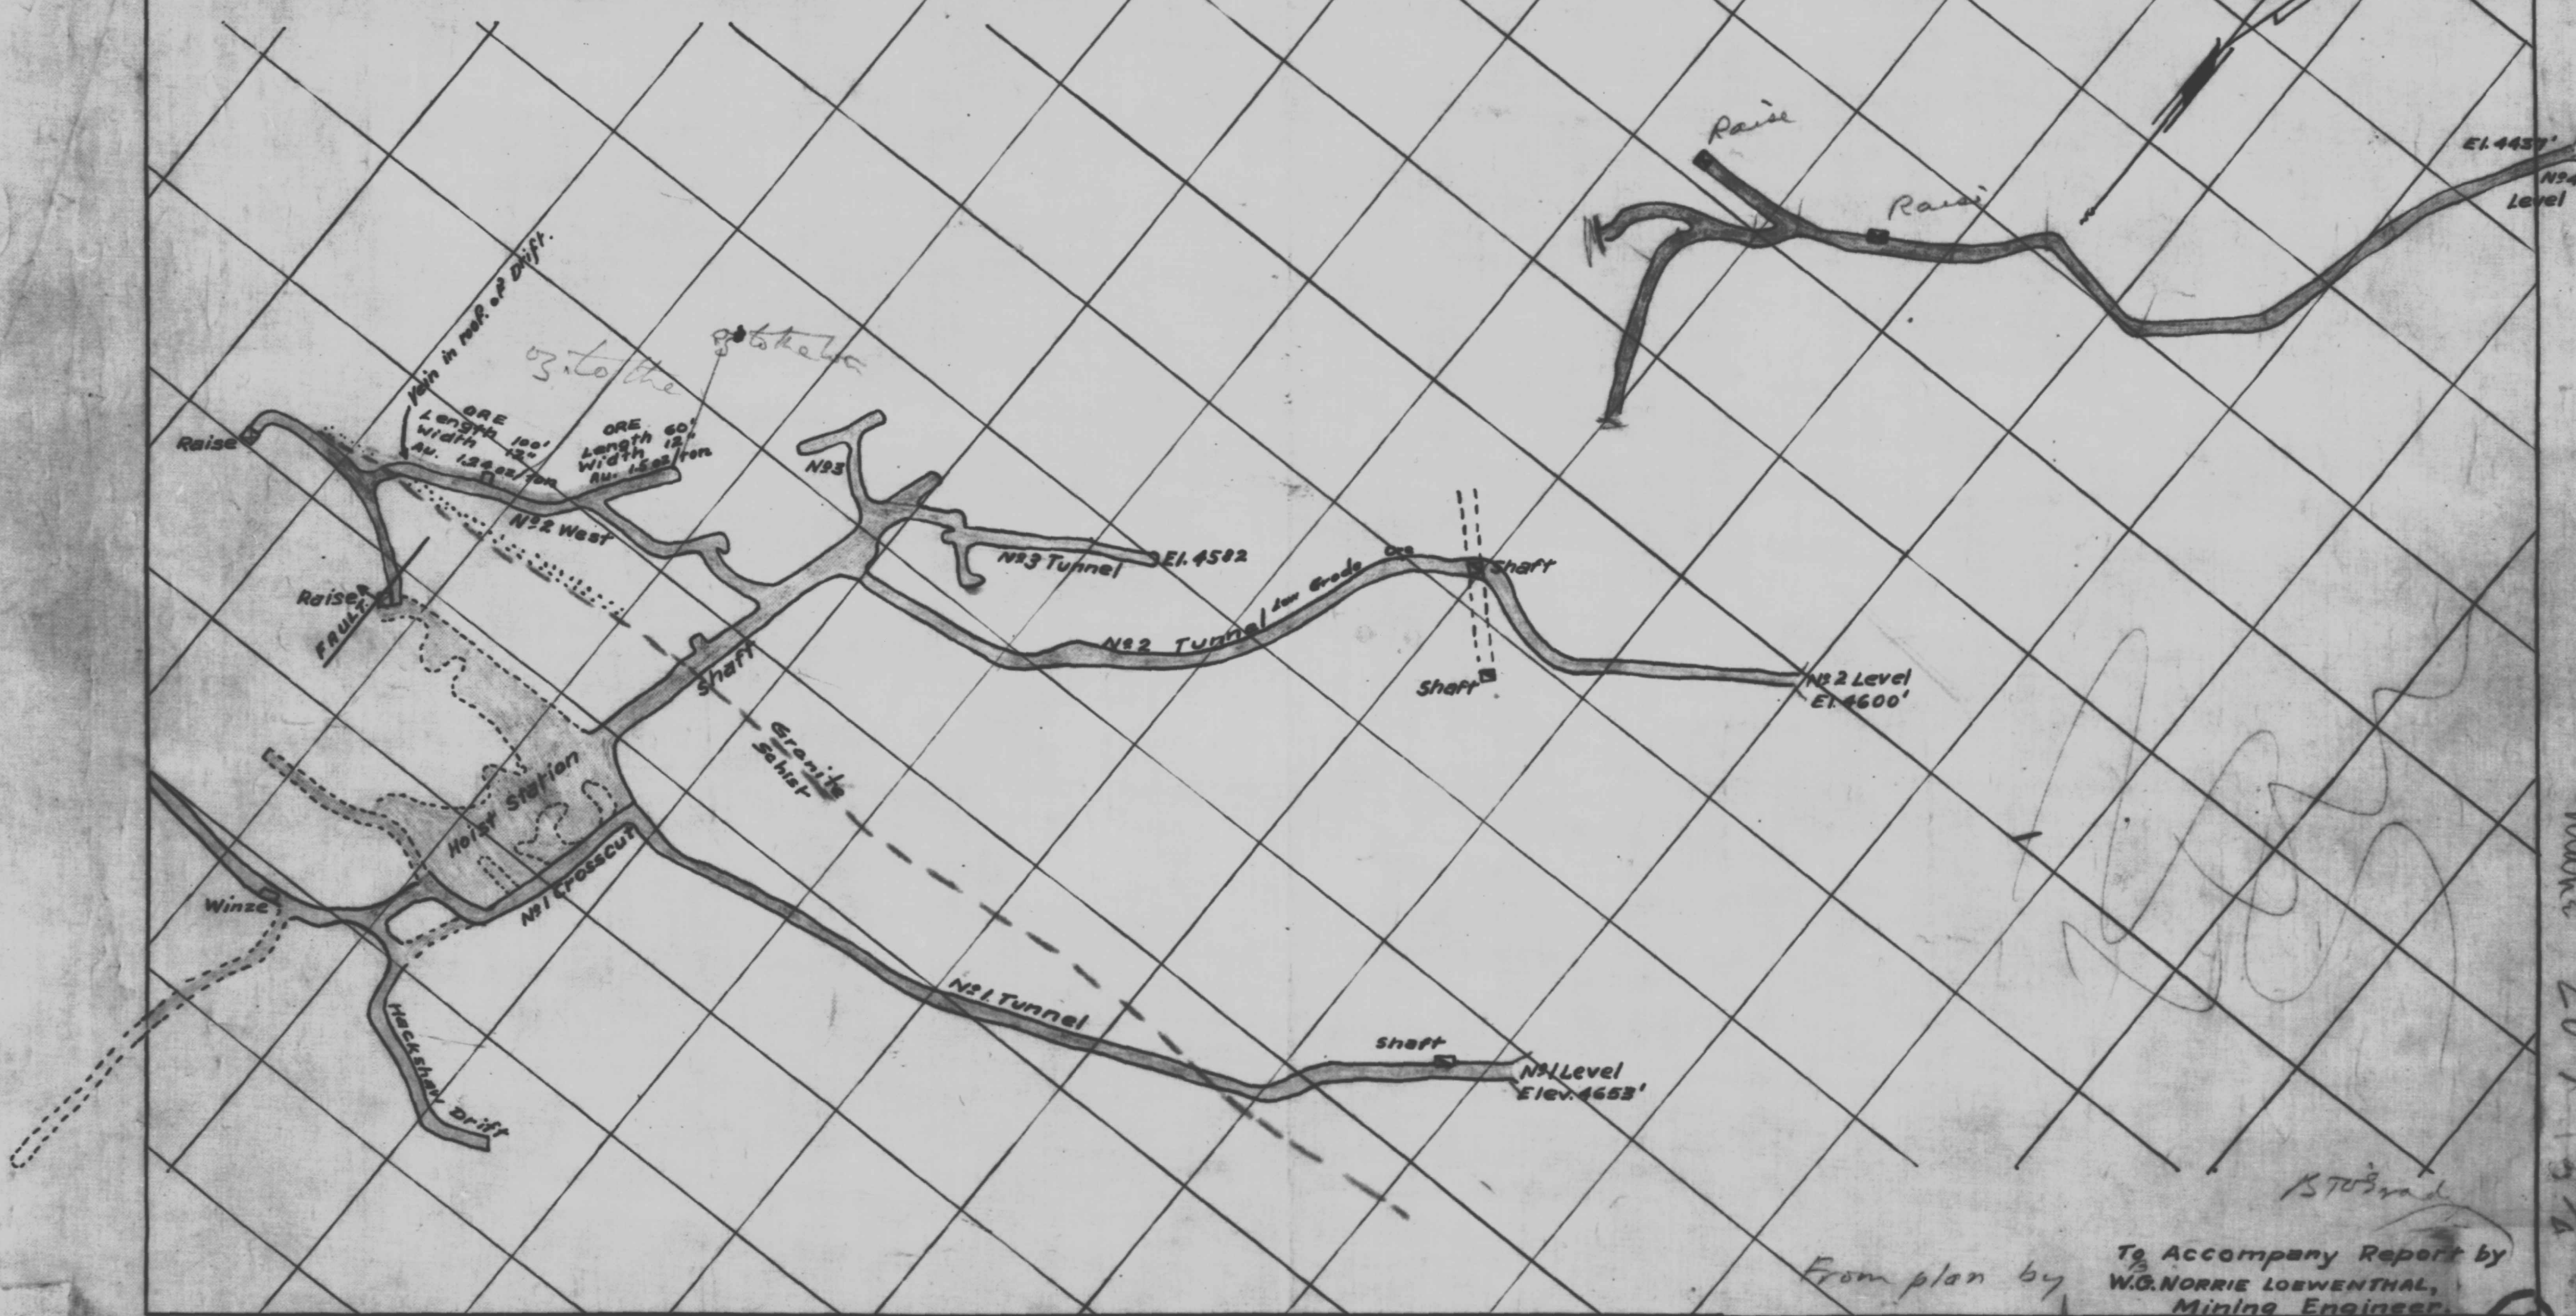

NOBLE FIVE MINES LTD.

Plan of ATHABASCA MINE

Nelson, B.C. Mining Division

Scale of Feet

From plan by
To Accompany Report by
W.G. NORRIE LOEWENTHAL,
Mining Engineer.

60066

29

Works 20" x 13 3/4"