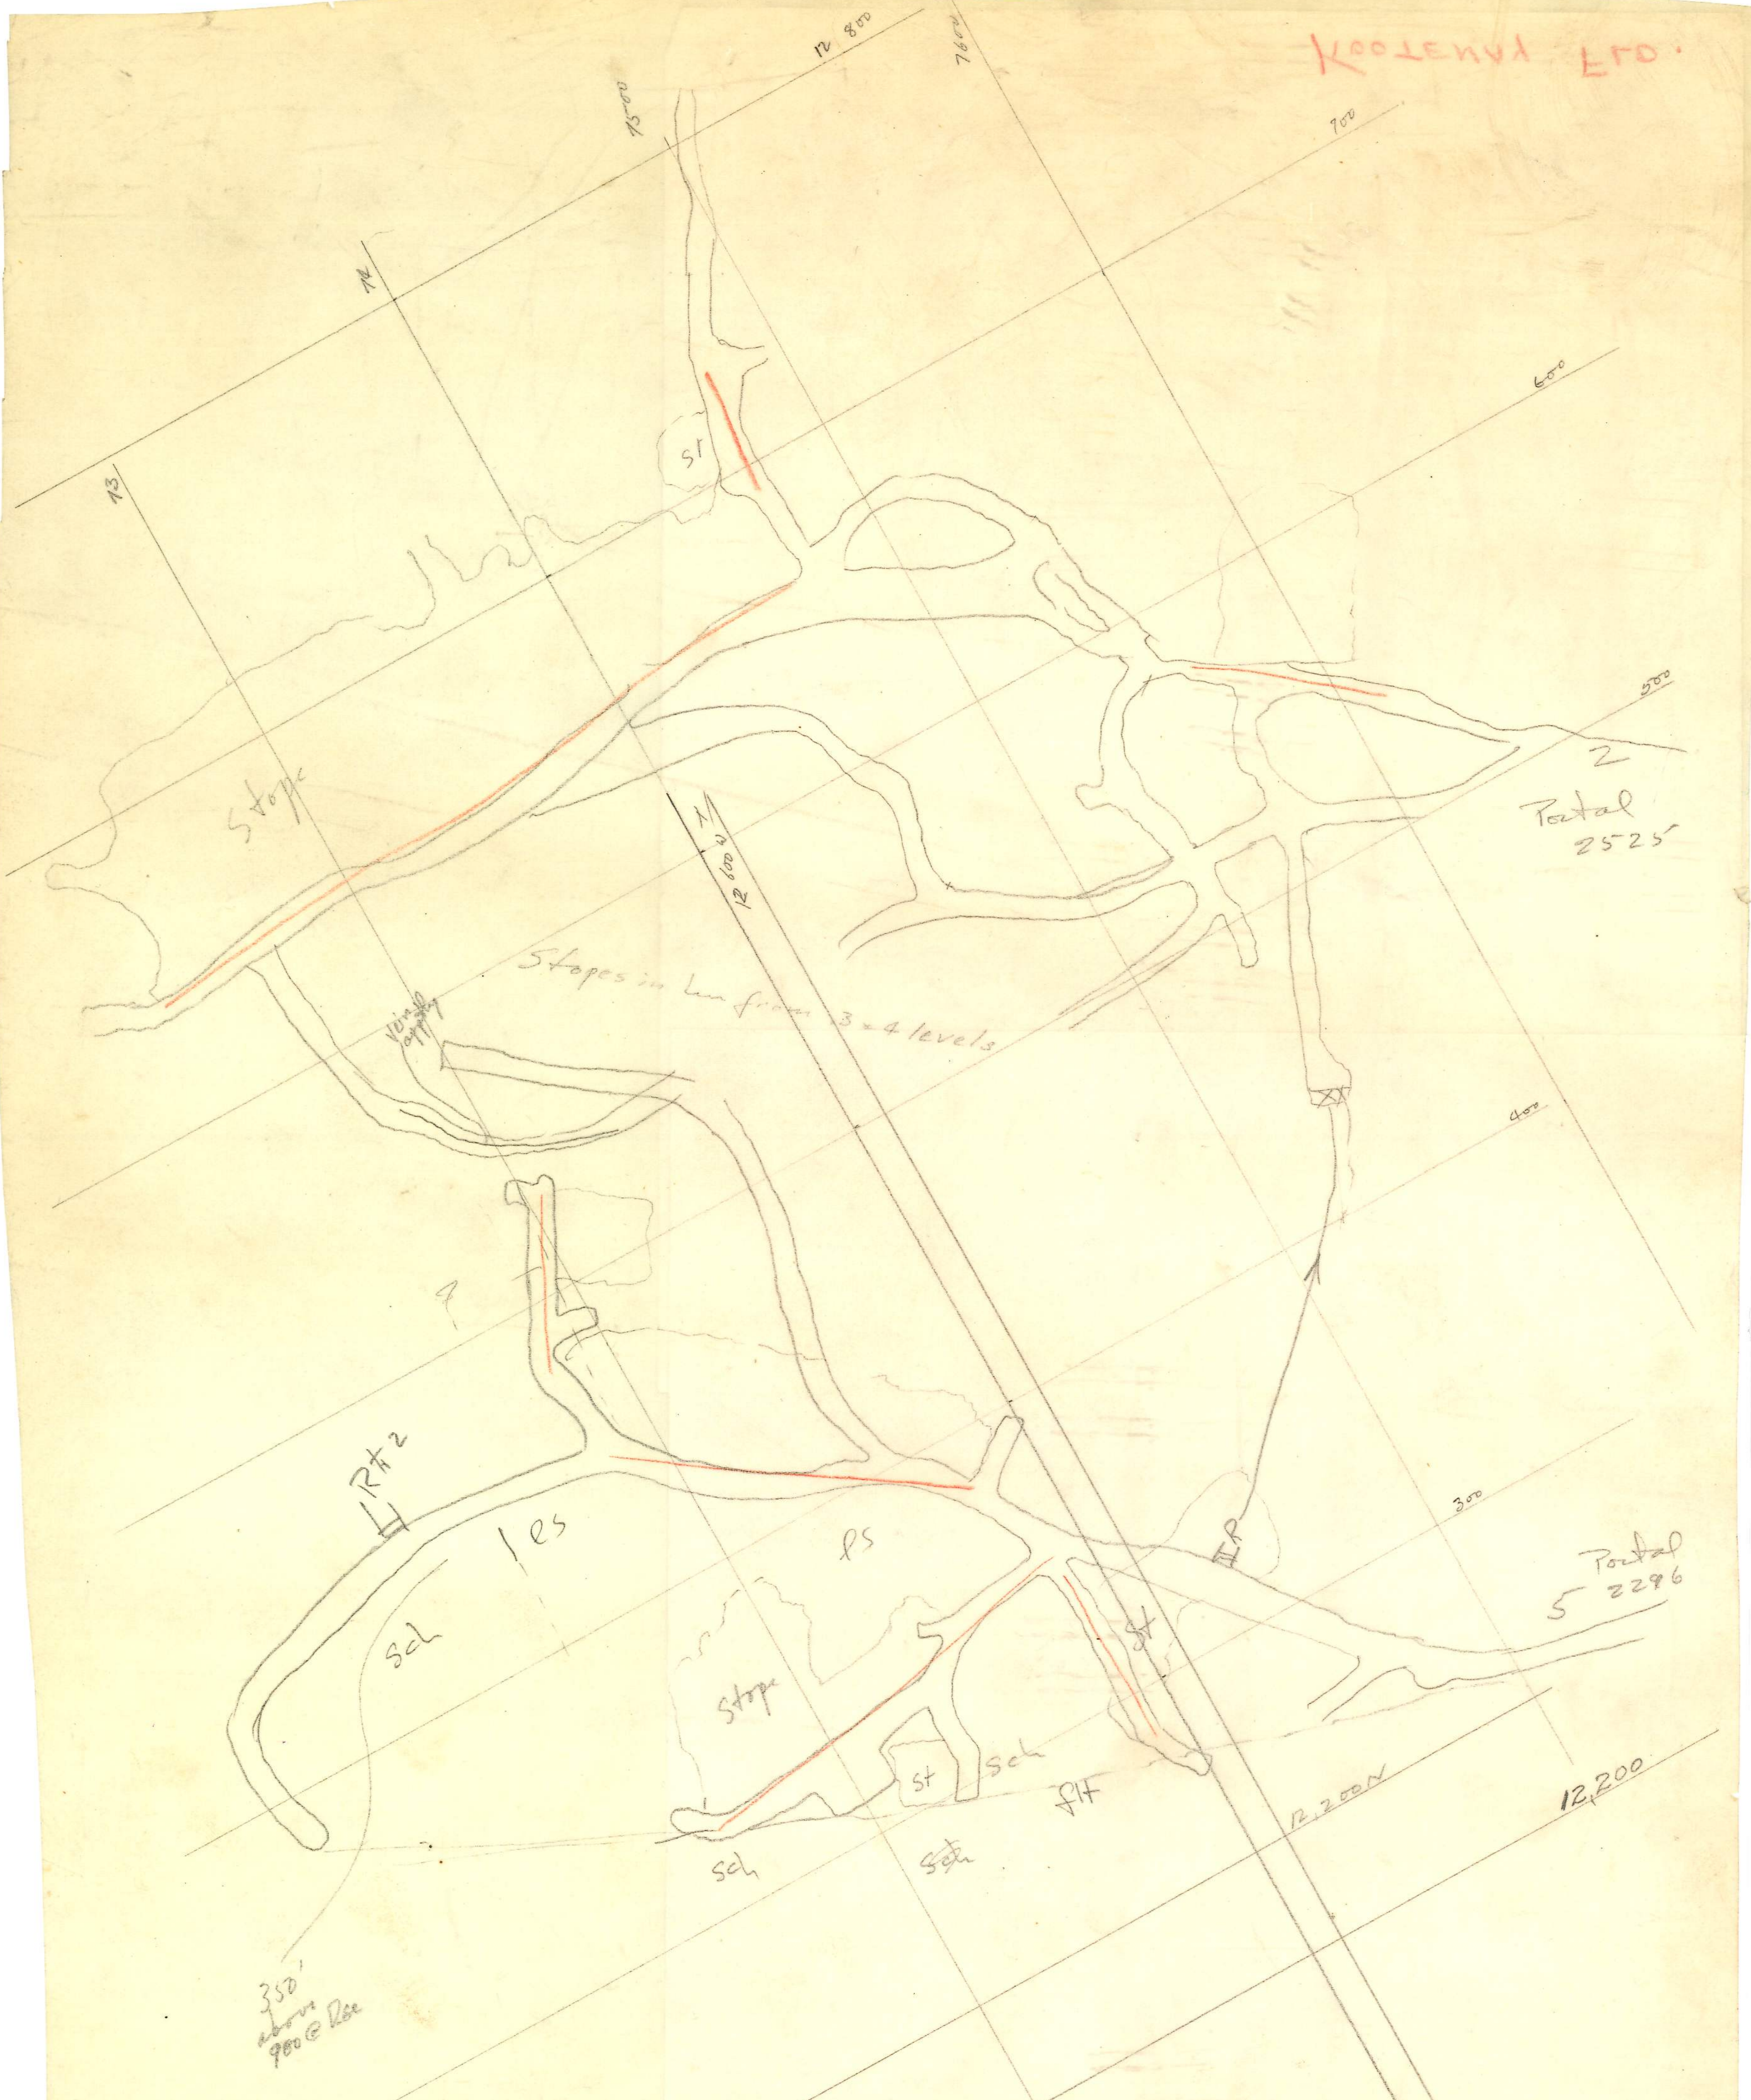

KOOTENAY LTD.

202581

202581

Kootenay Florence 1" = 40'  
 taken from old maps  
 shows probable veins

751736

9,400