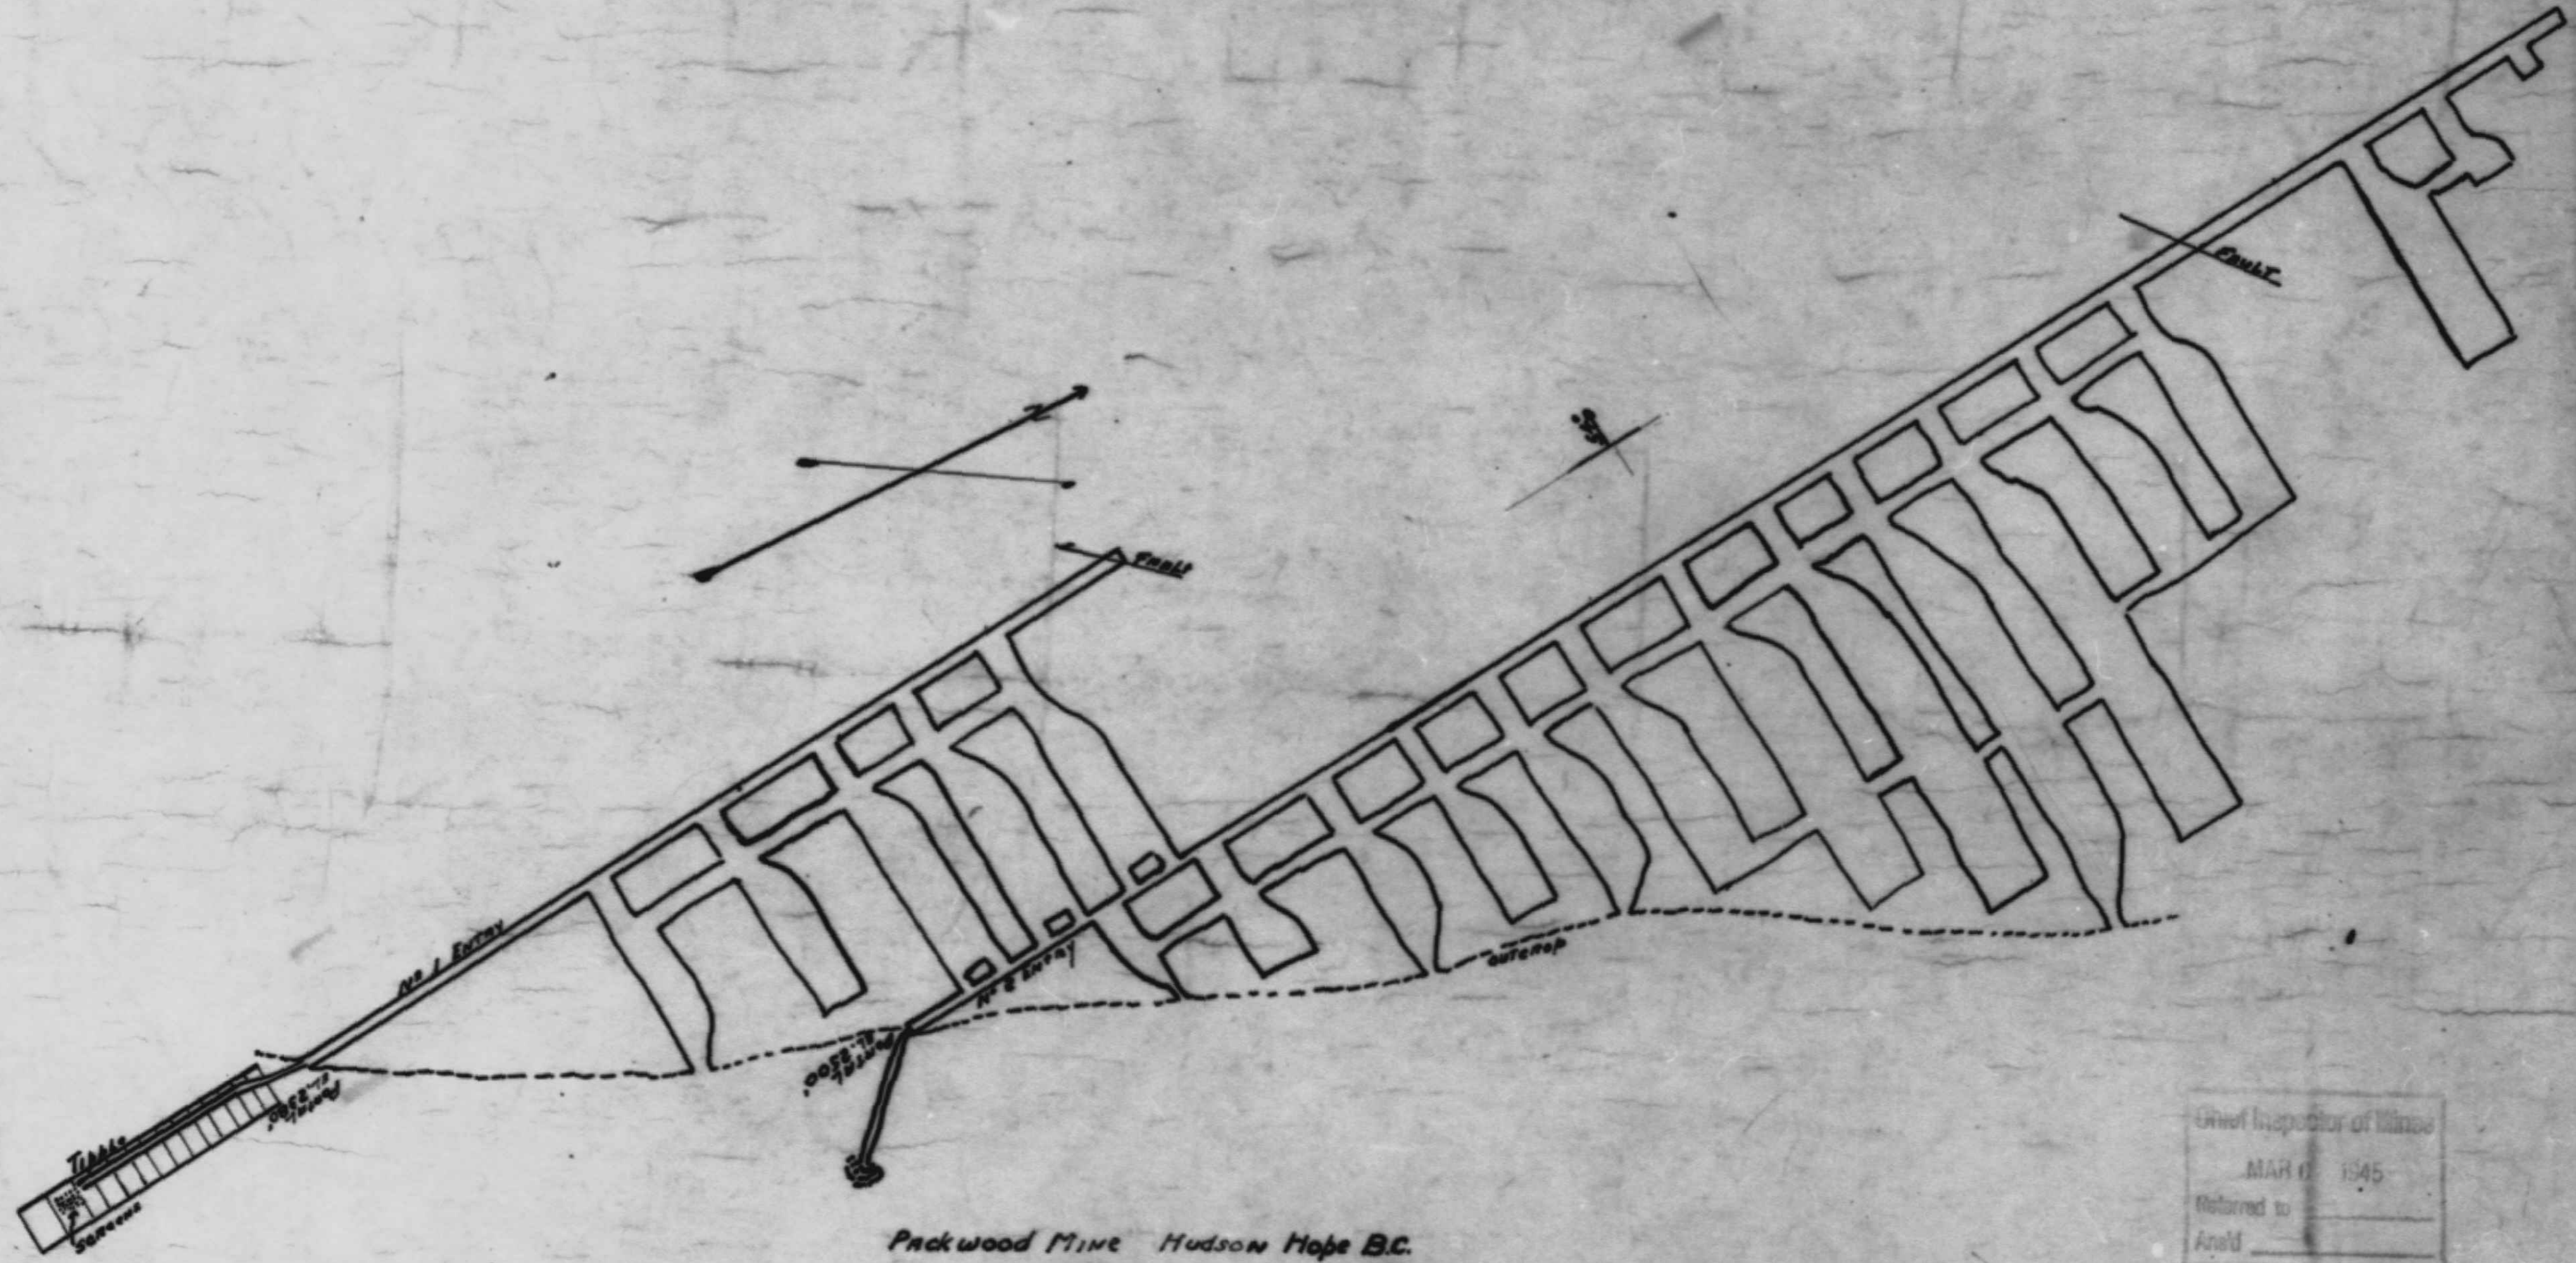

BACKWOOD MINE
(with plan)

Backwood Mine Hudson Hope B.C.
Scale 1" = 50' Feb. 9th 1945
Charles E. ...

Chief Inspector of Mines
MAR 0 1945
Returned to
And

Backwood Mine
Backwood B.C.

202051

202051