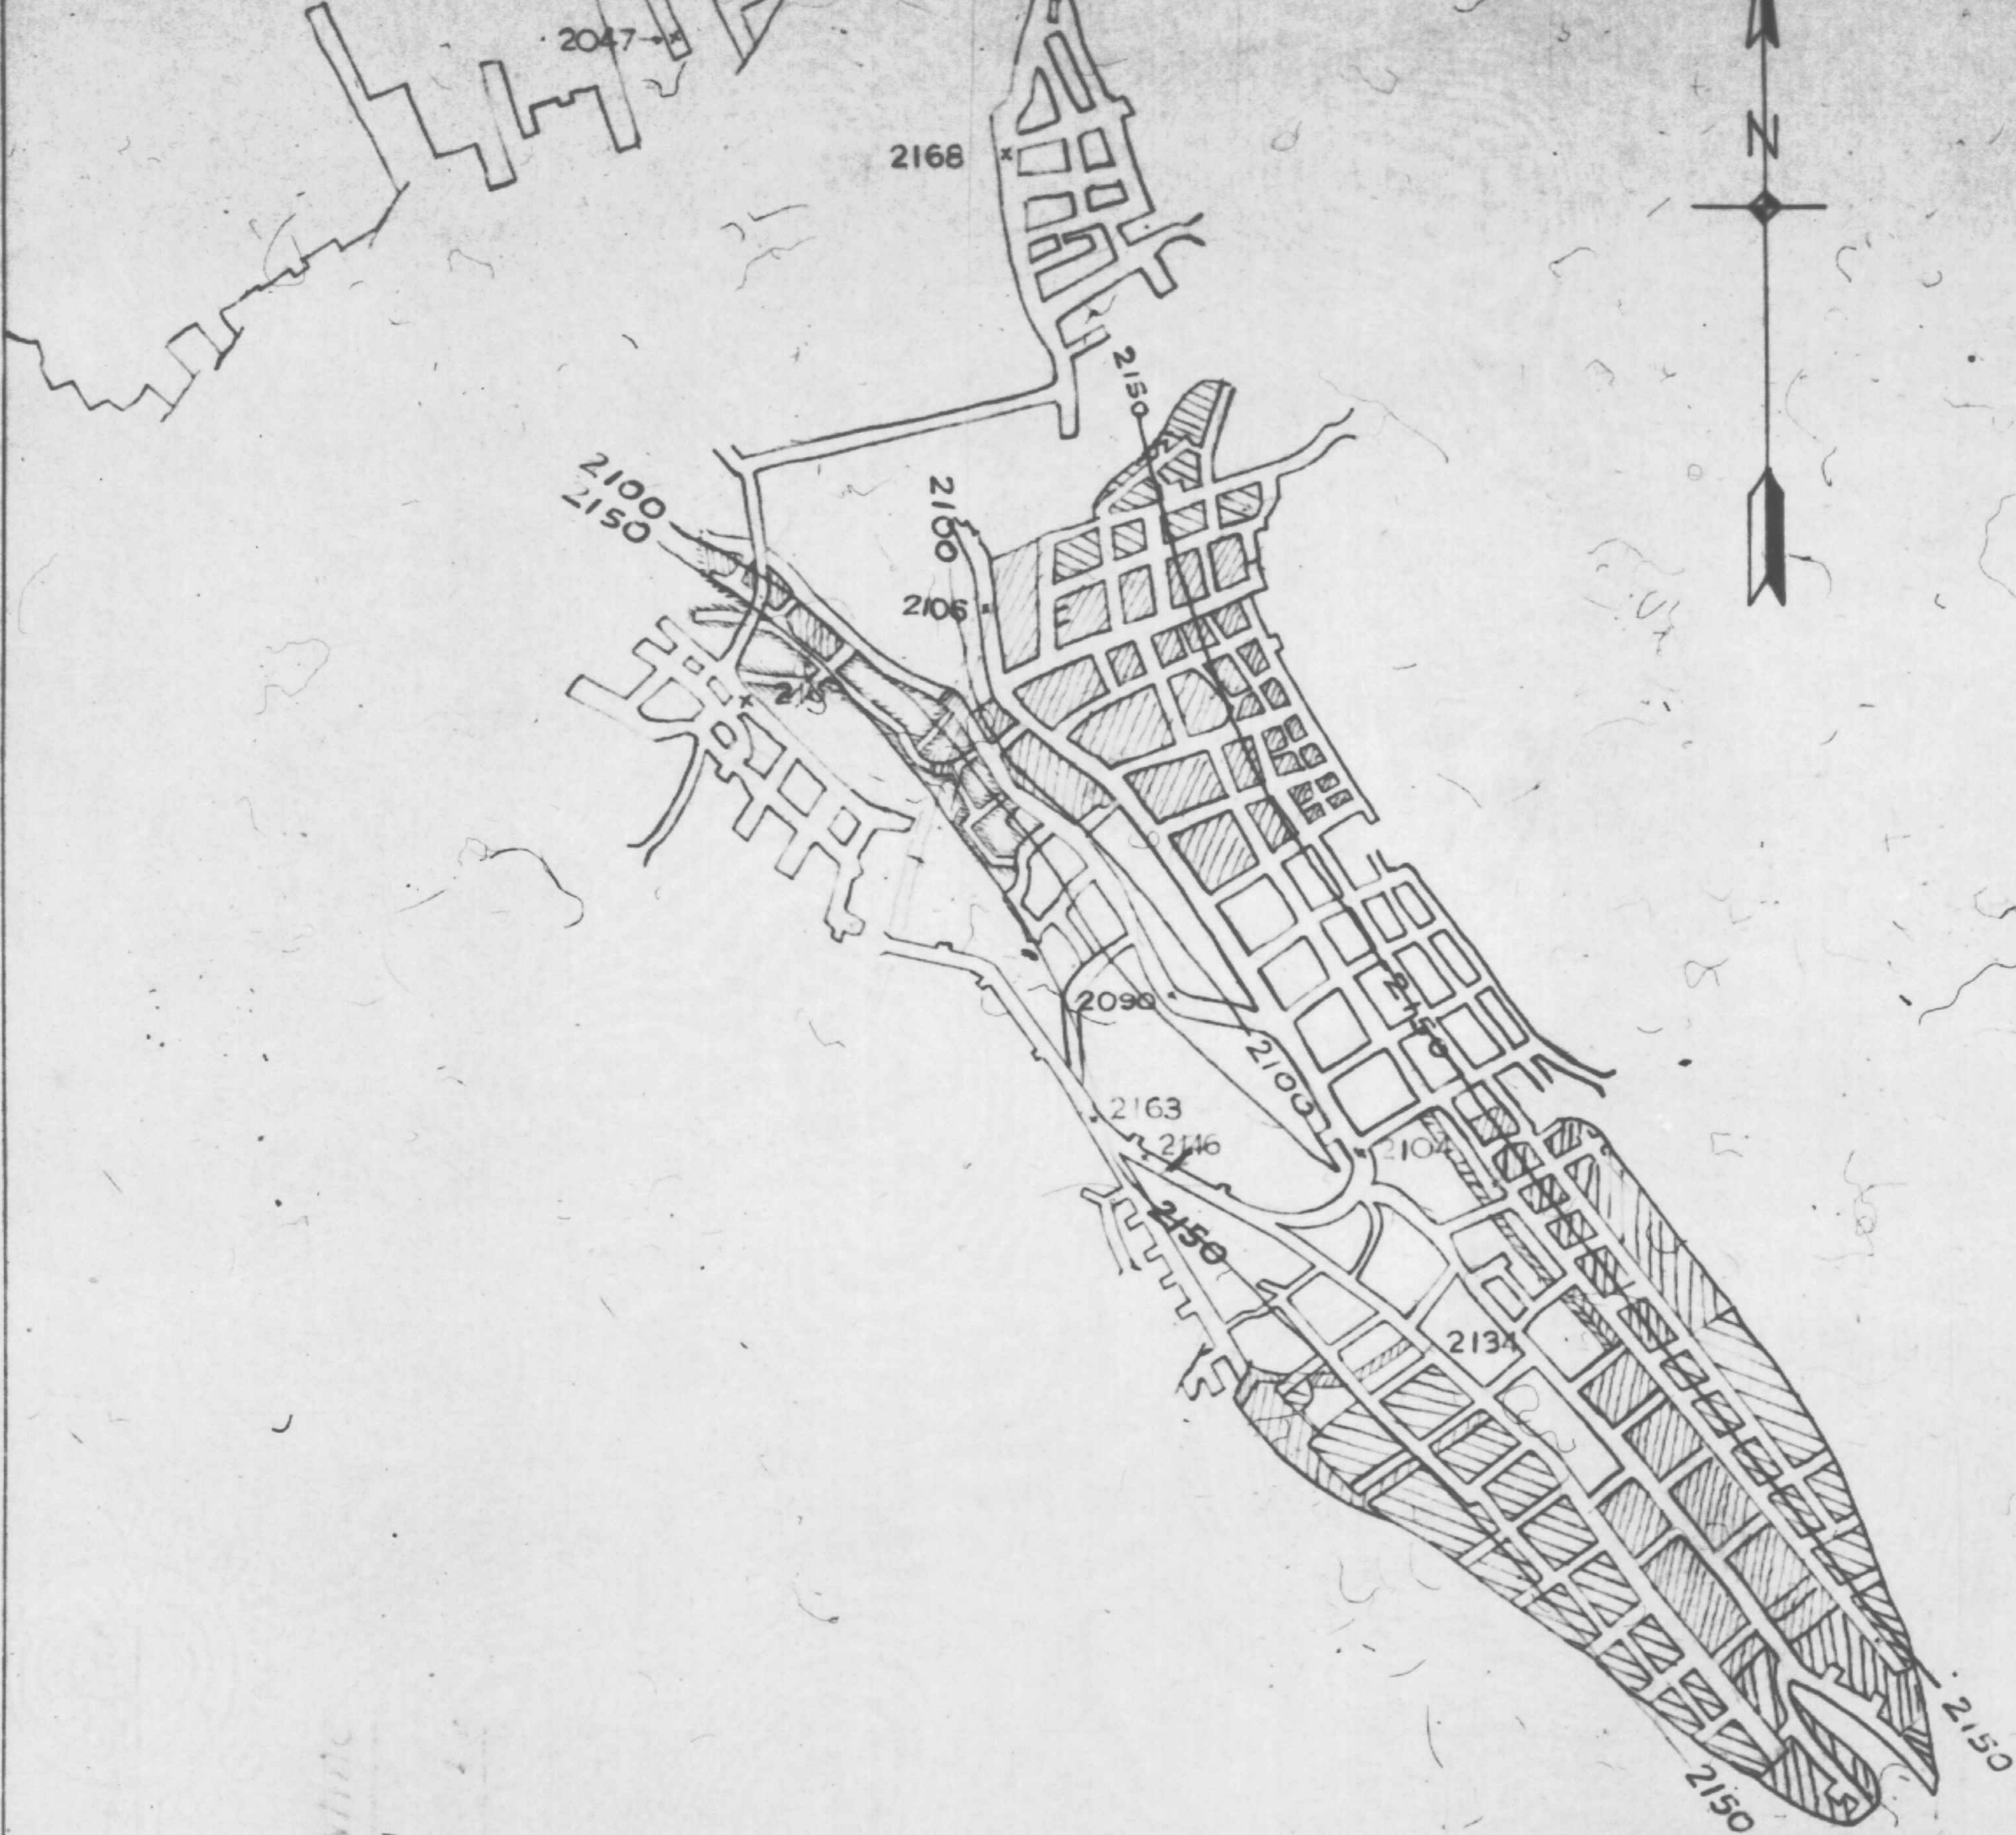

OLD
WORKINGS

Middlesboro Collieries, Ltd.

Plan of

No. 3 NORTH MINE.

Scale: 100 ft. to 1 in.

May 1, 1941.