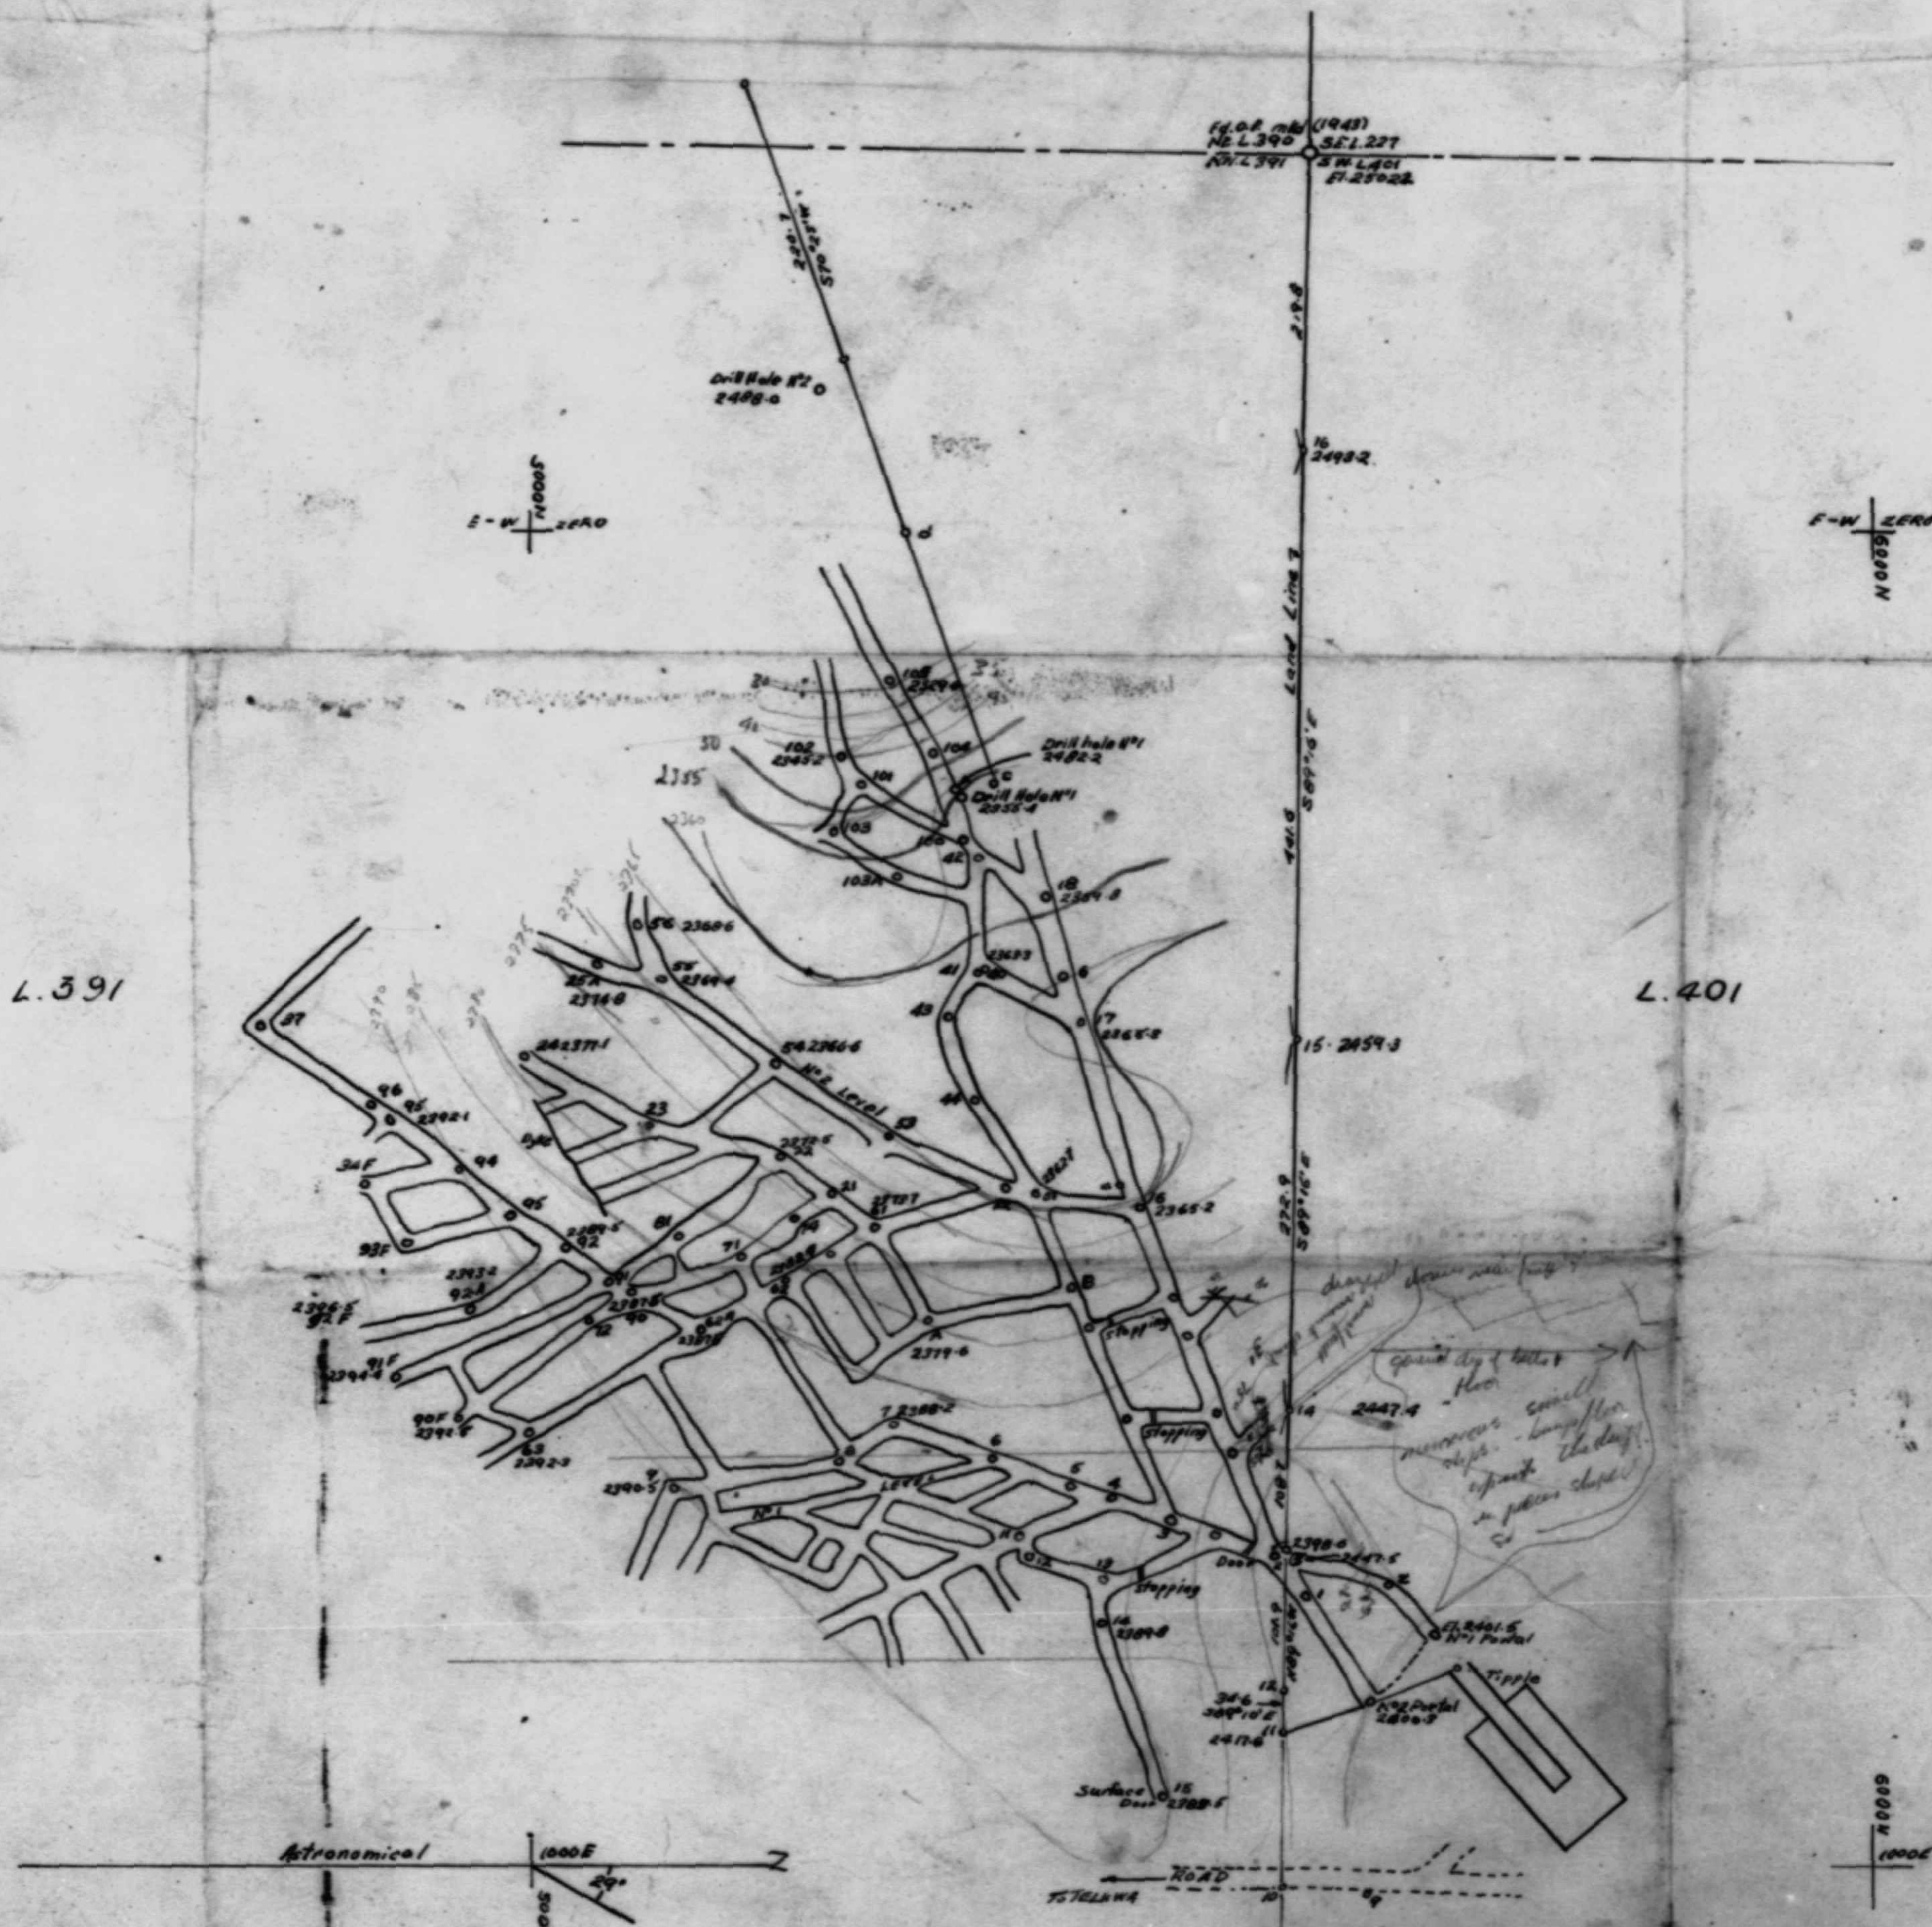

**PLAN OF N°2 MINE
BULKLEY VALLEY COLLIERIES
TELKWA
BRITISH COLUMBIA**

SCALE: 100 FEET = 1 INCH

2900
 2330
 70' x 130'