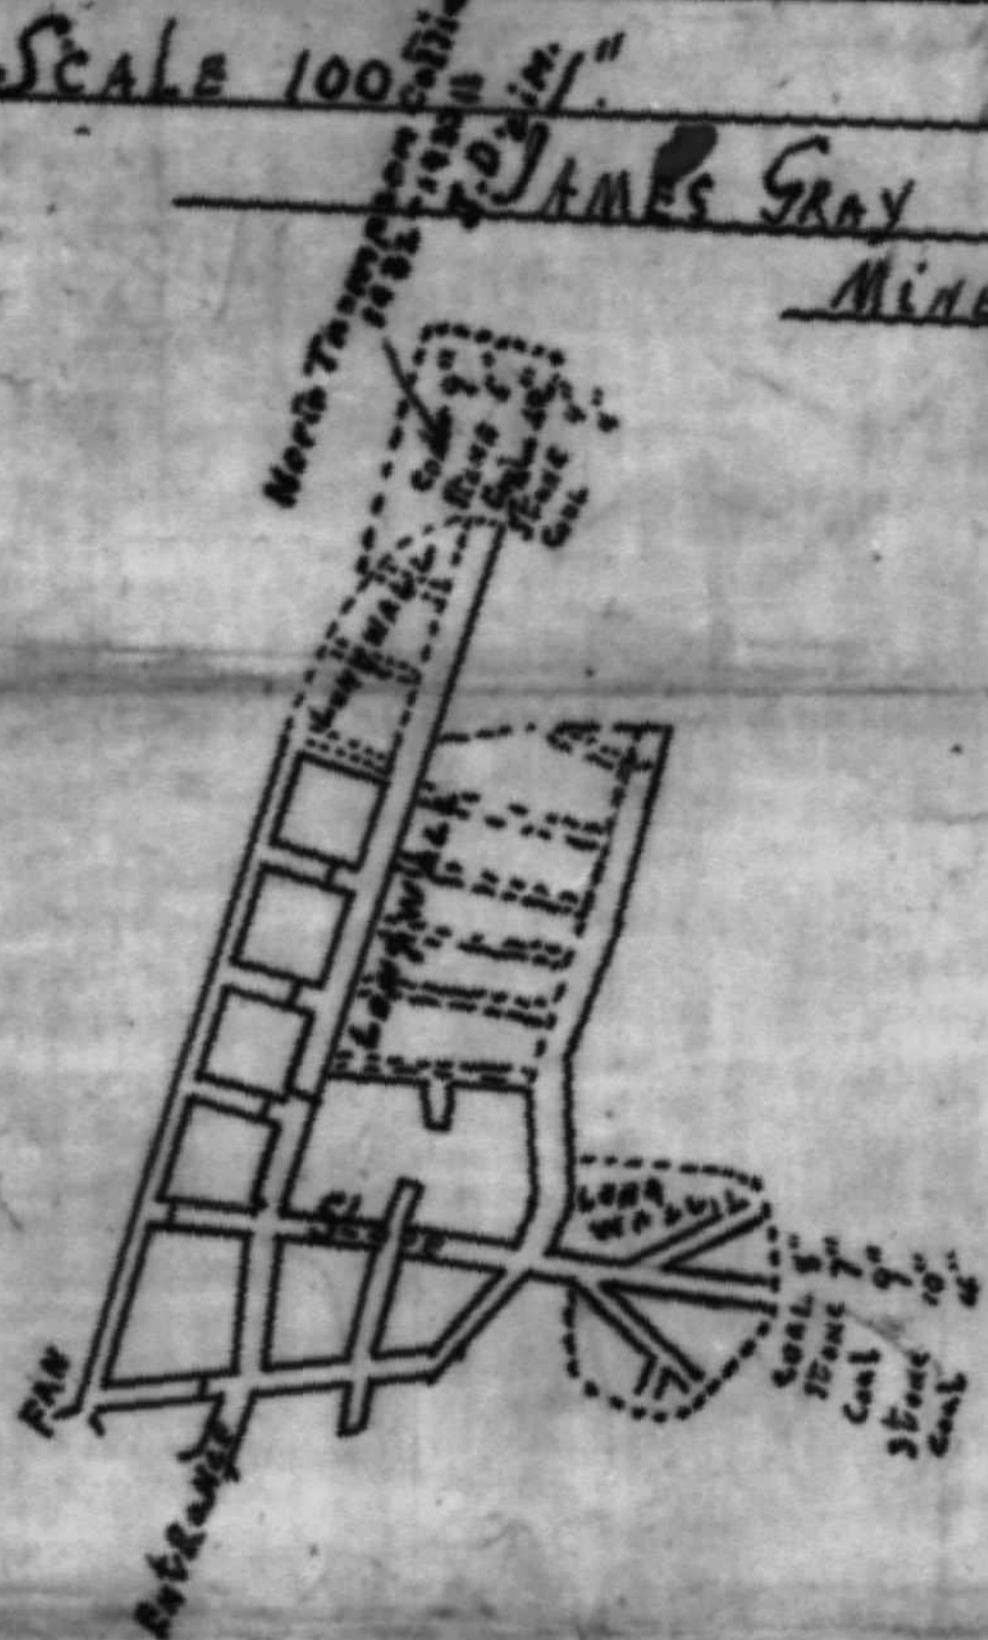

No. 1 Tunnel

Blue Linn Coal Mine  
Abandoned November 30<sup>th</sup> 1921

SCALE 100' = 1" = 100'

JAMES GRAY

MINE MANAGER

178545

178545