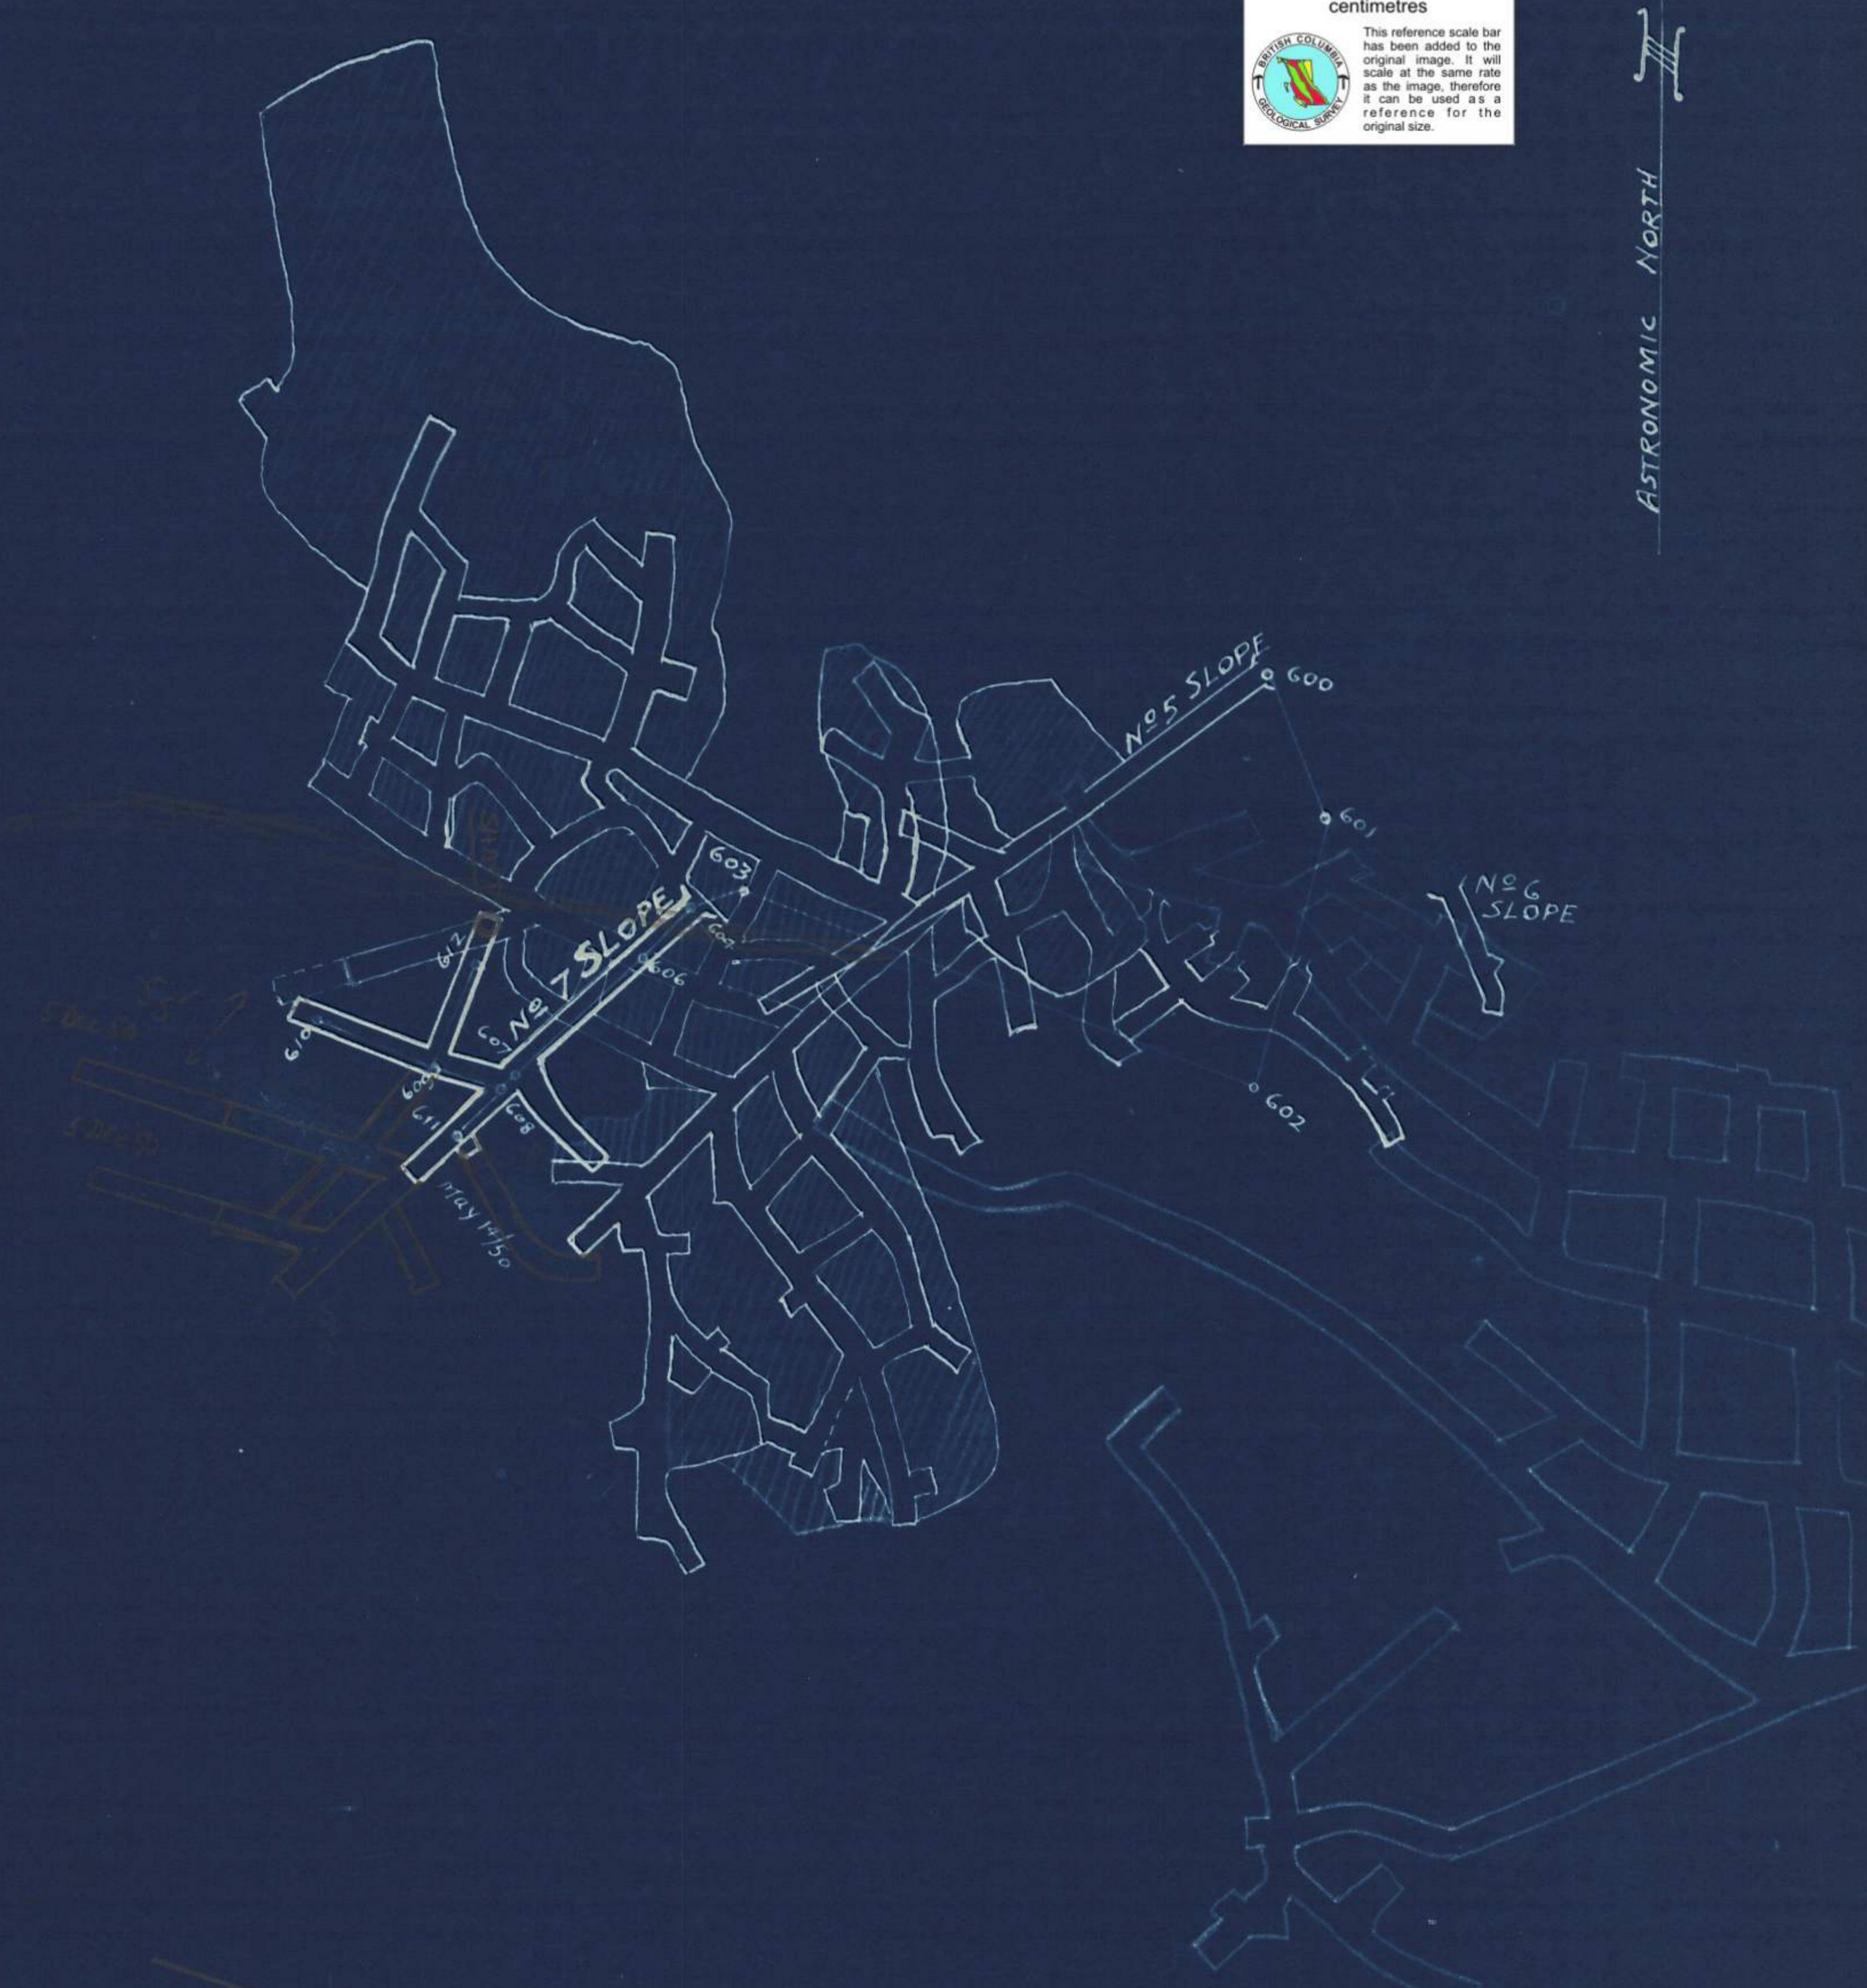

PLAN
OF
CASSIDY MINE - N^o 5, 6 & 7.
RANGE 6 & 7. SECTION 2. CRANBERRY DIST.
SCALE 1 INCH = 100 FT
MINE SURVEYOR W. B. Kaffer

ASTRONOMIC NORTH

INDICATED BY THIS ARROW

751198

178526

178526

PLAN
OF
CASSIDY-MINE-N^{OS} 5, 6 & 7.
RANGE 6 & 7. SECTION 2. CRANBERRY DIST.
SCALE 1 INCH = 100 FT
MINE SURVEYOR U. B. KAUFER