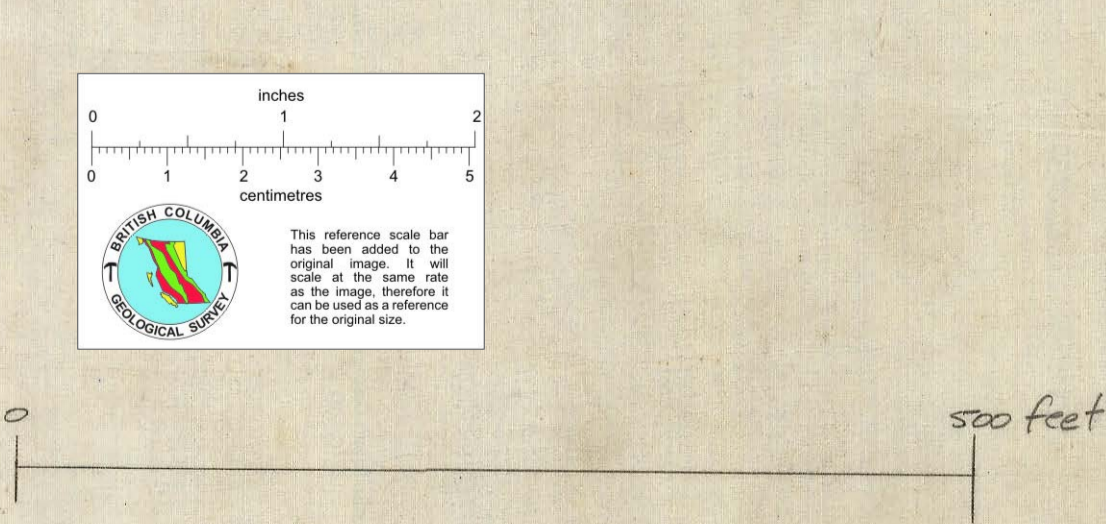

324-10-11-11

PLAN
of
THE WELLINGTON COLLIERY CO.
SOUTH WELLINGTON MINE
CRANBERRY DISTRICT.
Scale 1"=100'0"

*Filed under the
provisions of the
Mining Act 1901
Act 1901
Approved 30 June 1902*

THE WELLINGTON MINE
SOUTH WELLINGTON MINE
CRANBERRY DISTRICT
178513