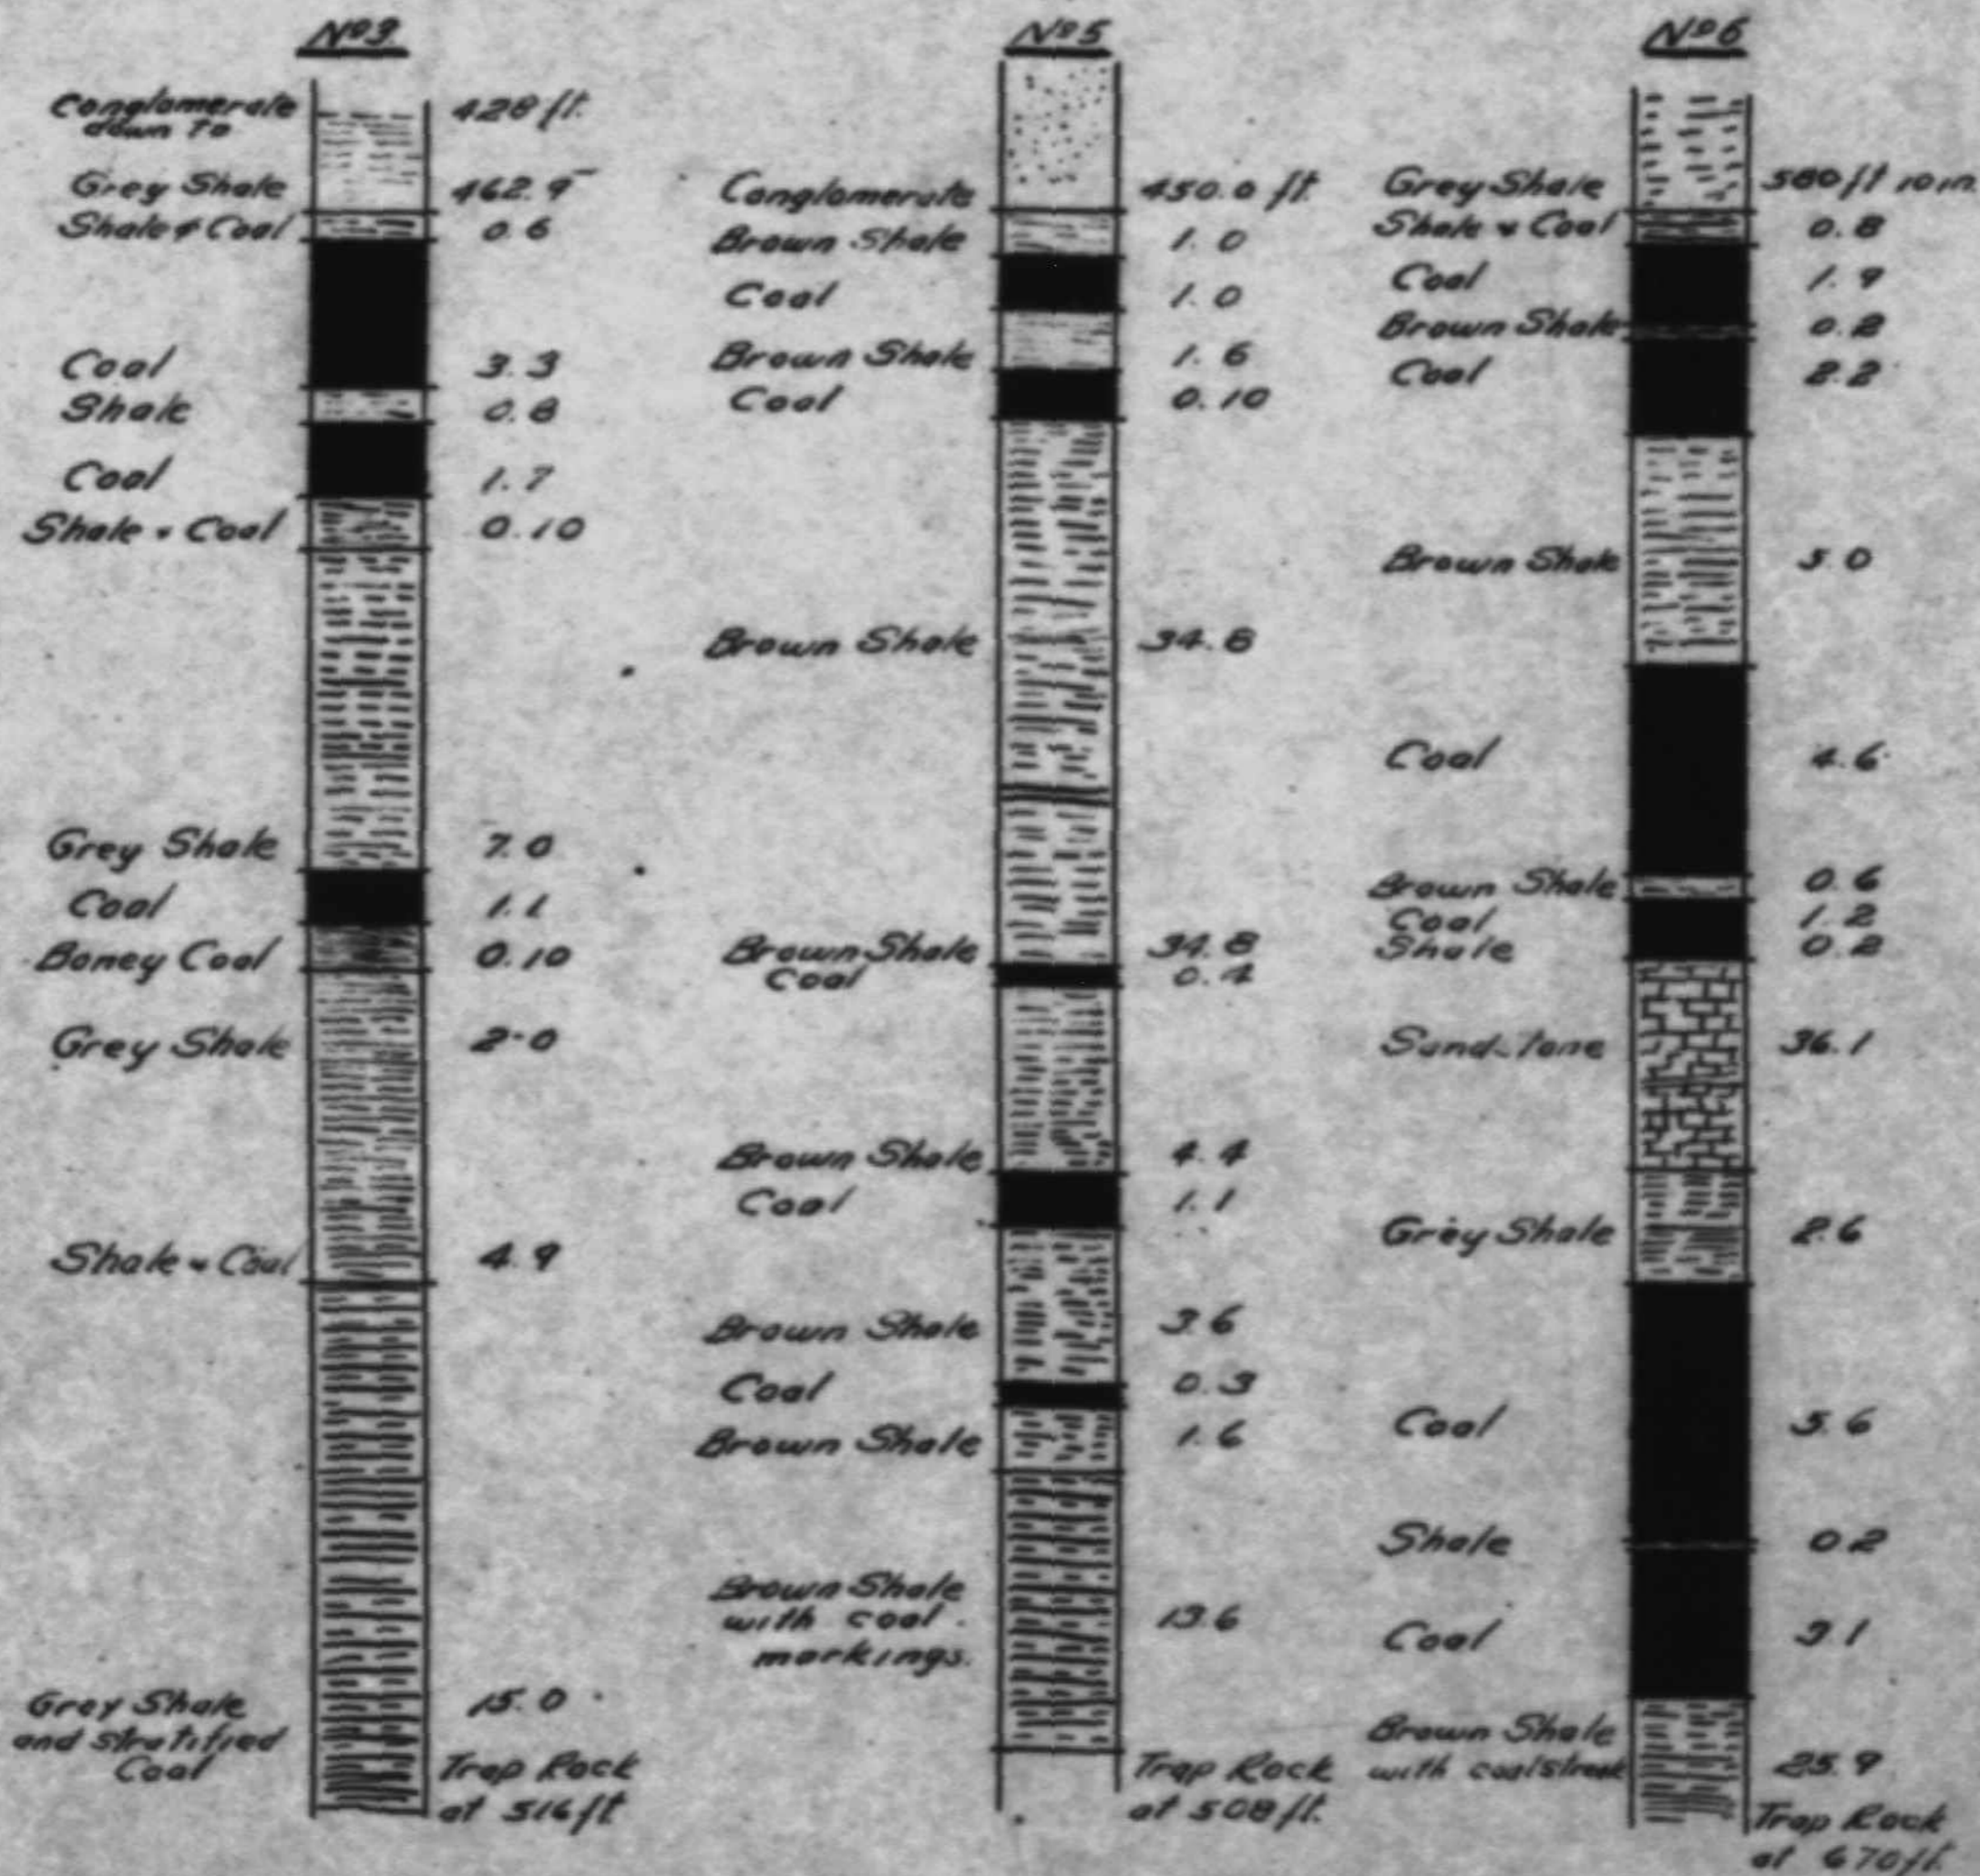

SECTIONS OF BORE HOLES - CAMPBELL RIVER COAL FIELD, B.C.

178426

E. PRIEST M.E.
VANCOUVER, B.C.

178426

Traced by Van Map & Blue Print Co
Oct 18/40