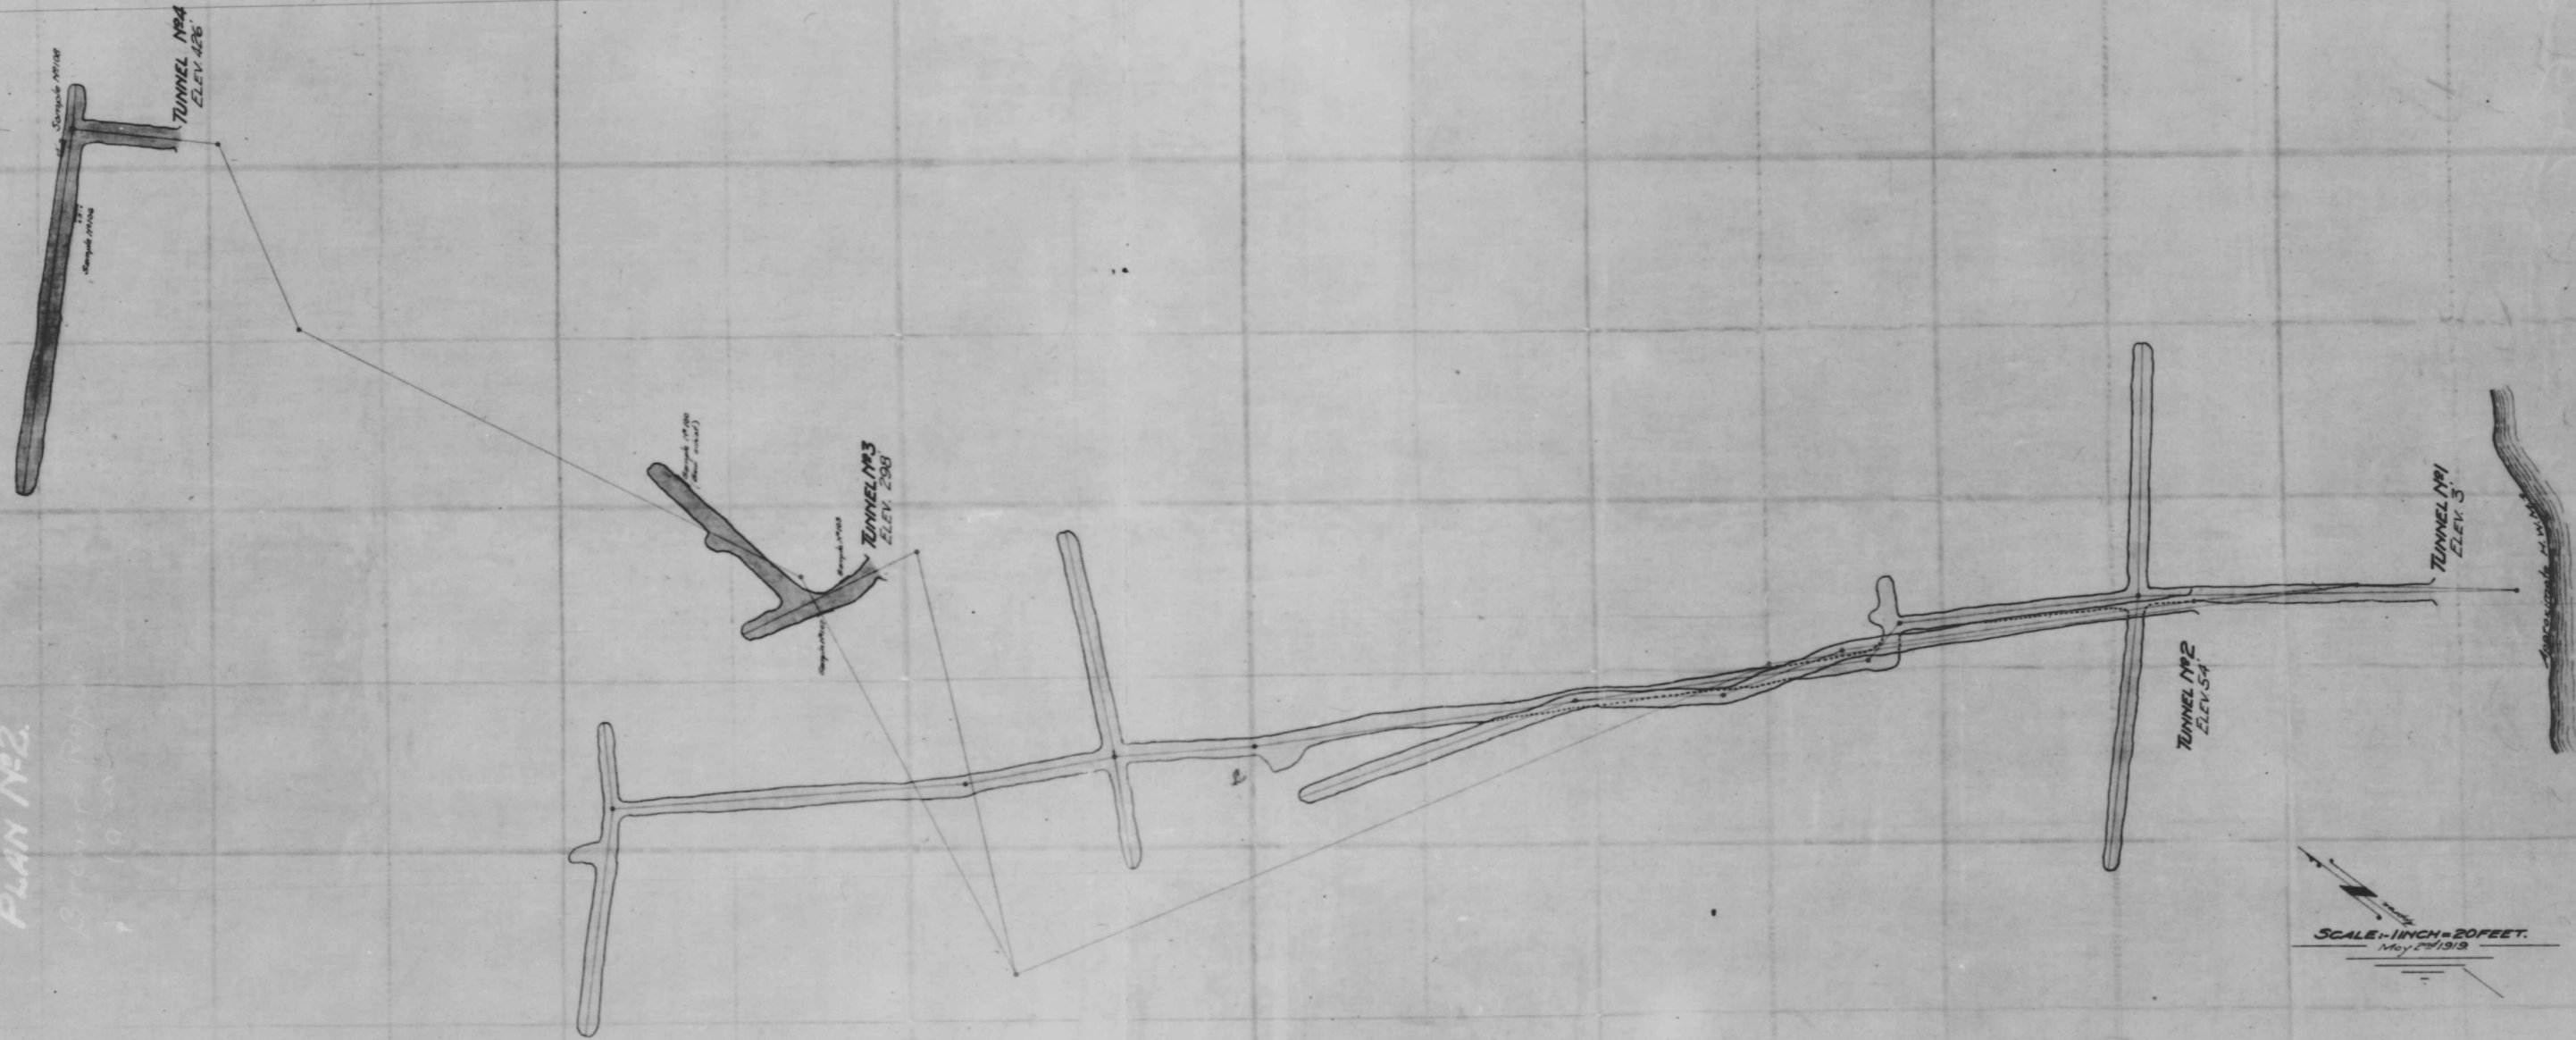

# PHILLIPS ARM GOLD MINES LIMITED PLAN No. 2.

Brewer & Robt  
1920

SCALE - 1 INCH = 20 FEET.  
May 29 1919

61892

61892

HENRY RIDGE'S D.C.L.S.  
125 - 30th St. N.Y.C.