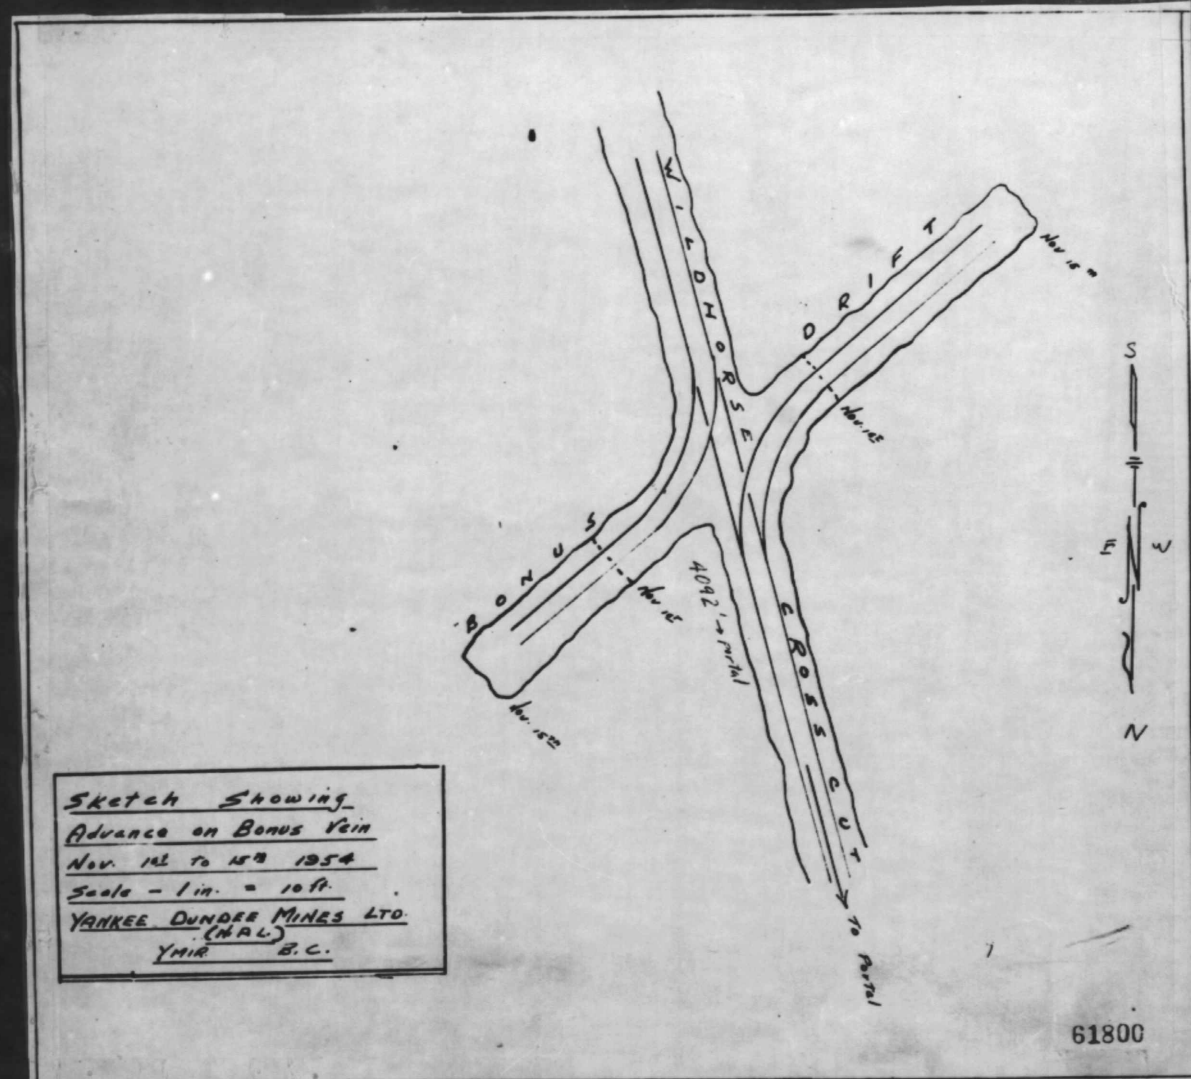

INTERMEDIATE VEIN

61800

SPUR VEIN

61800

NORTH BRANCH  
DUNDEE VEIN

Sketch showing  
Advance on Bonus Vein  
Nov. 12 to 15<sup>th</sup> 1954  
Scale - 1 in. = 10 ft.  
YANKEE DUNDEE MINES LTD.  
(INCORPORATED)  
YAKUBO, B.C.