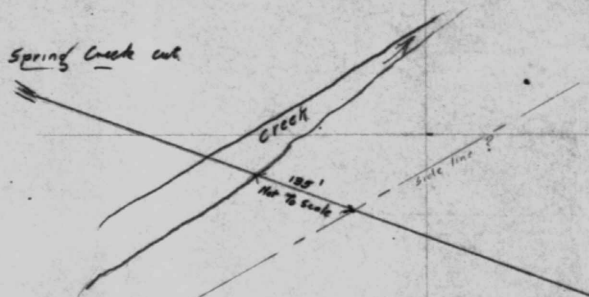

Spring Creek cut

Creek

Cabin

Railway

Red Eagle

May flower

Elev 2960

Elev 2913

South Belt Rossland

Scale 1"=40'

H.S. June/36

Elev 2870

545

Elev 2970

Elev 2980

Elev 2992