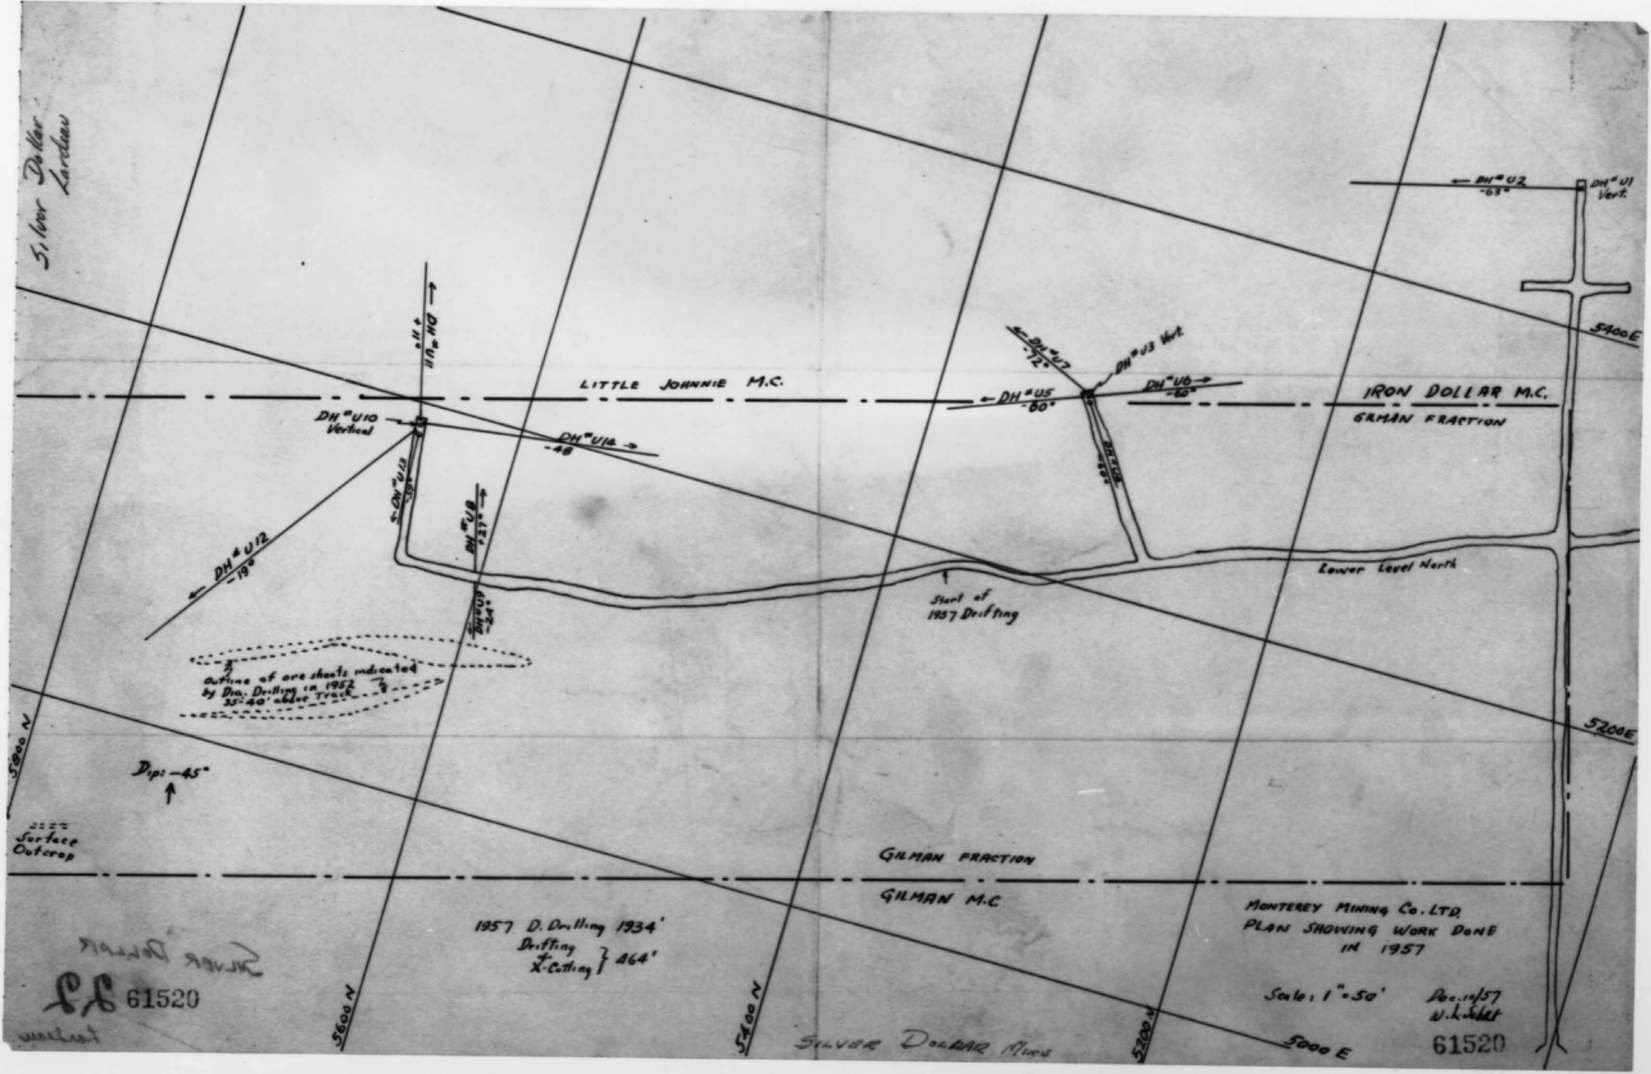

5,000' Dollar  
Lardlaw

1957 D. Drilling 1934'  
Drifting } 864'  
X-cutting }

MONTEREY MINING Co. LTD  
PLAN SHOWING WORK DONE  
IN 1957

Scale: 1" = 50' Dec. 1957  
W. H. Huber

61520

61520