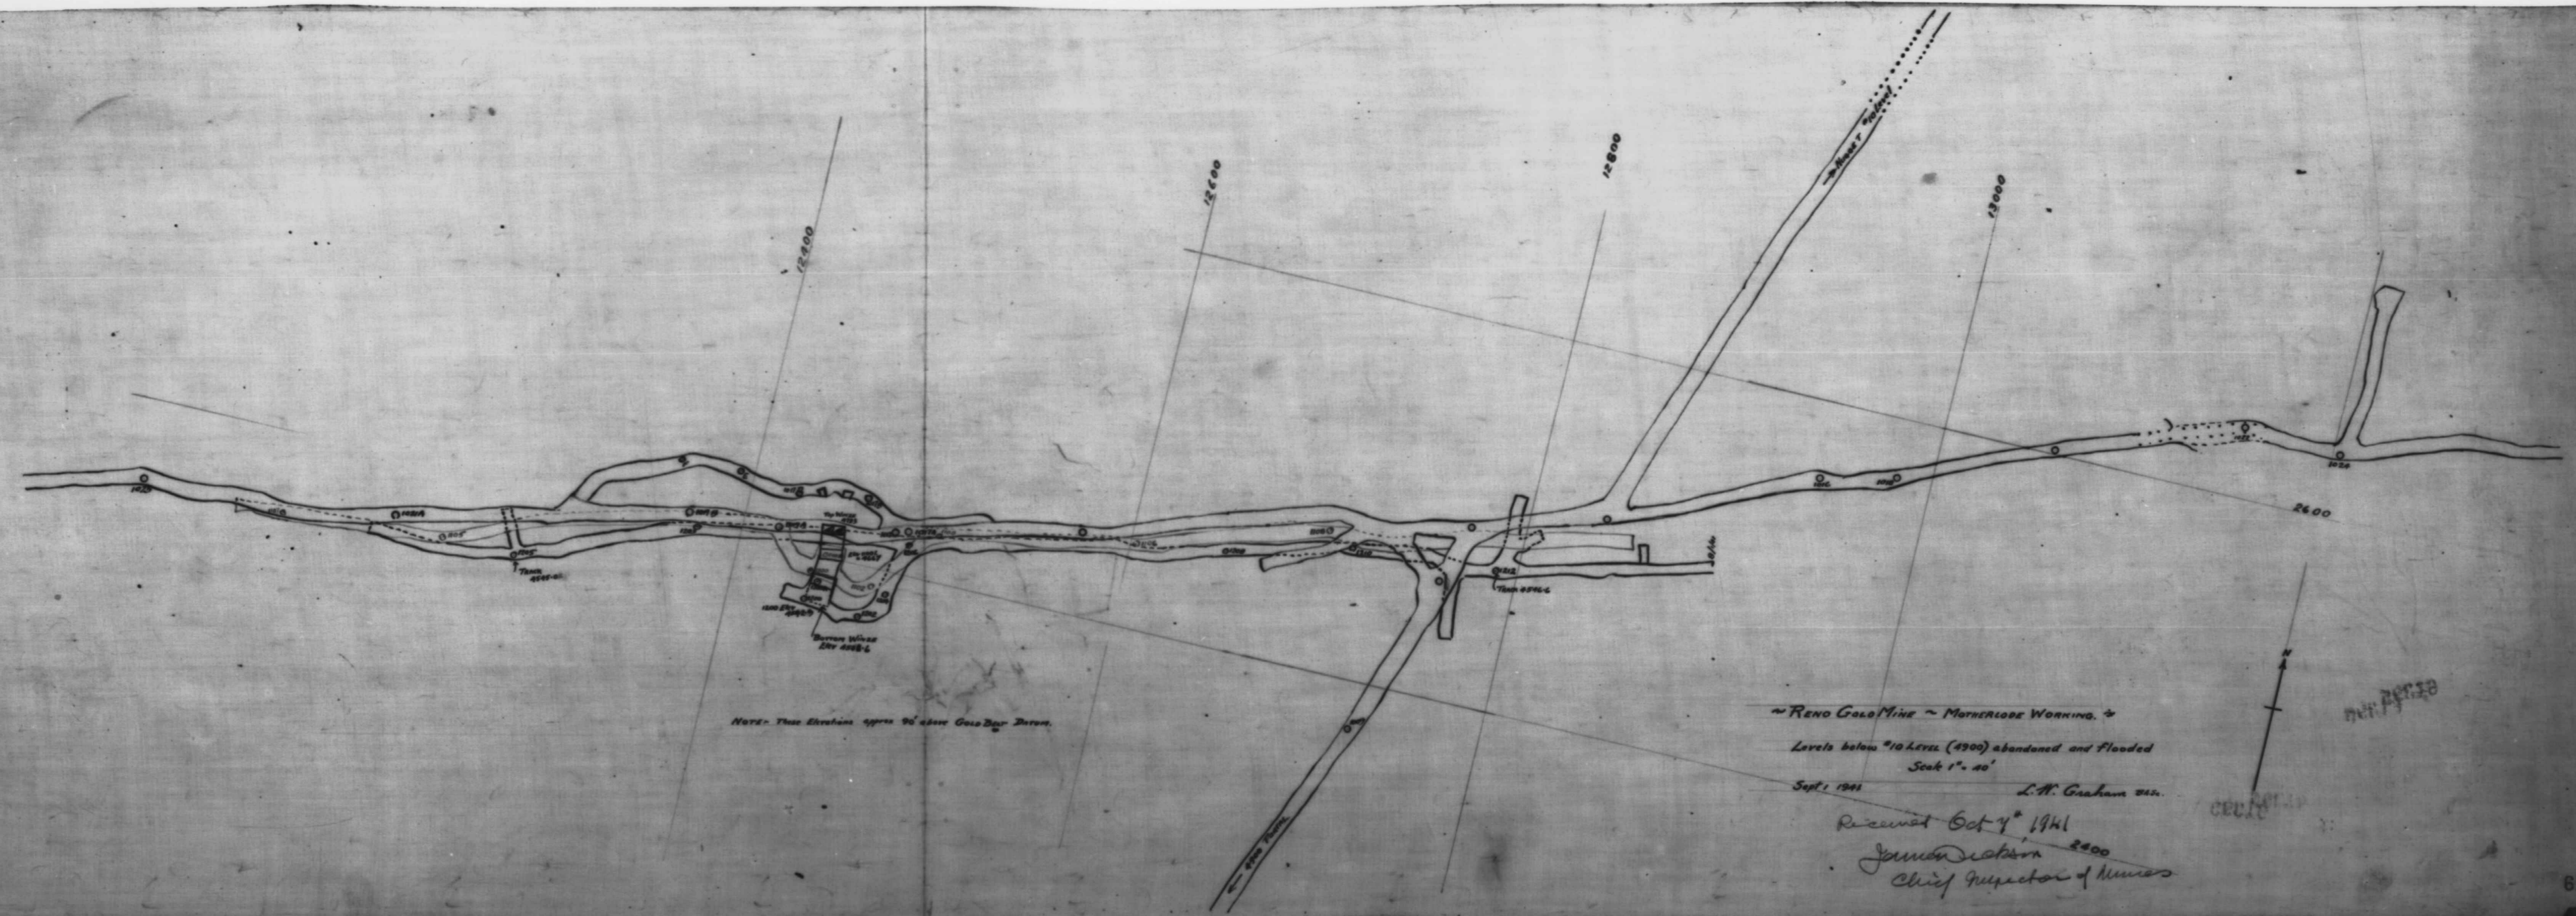

RENO GOLD MINES

WALTER B. RYAN

61394

NOTE: These Elevations agree 90' above Gold Butte Datum.

RENO GOLD MINE - MATHER LODGE WORKING.

Levels below #10 LEVEL (4900) abandoned and flooded

Scale 1" = 40'

Sept. 1 1941