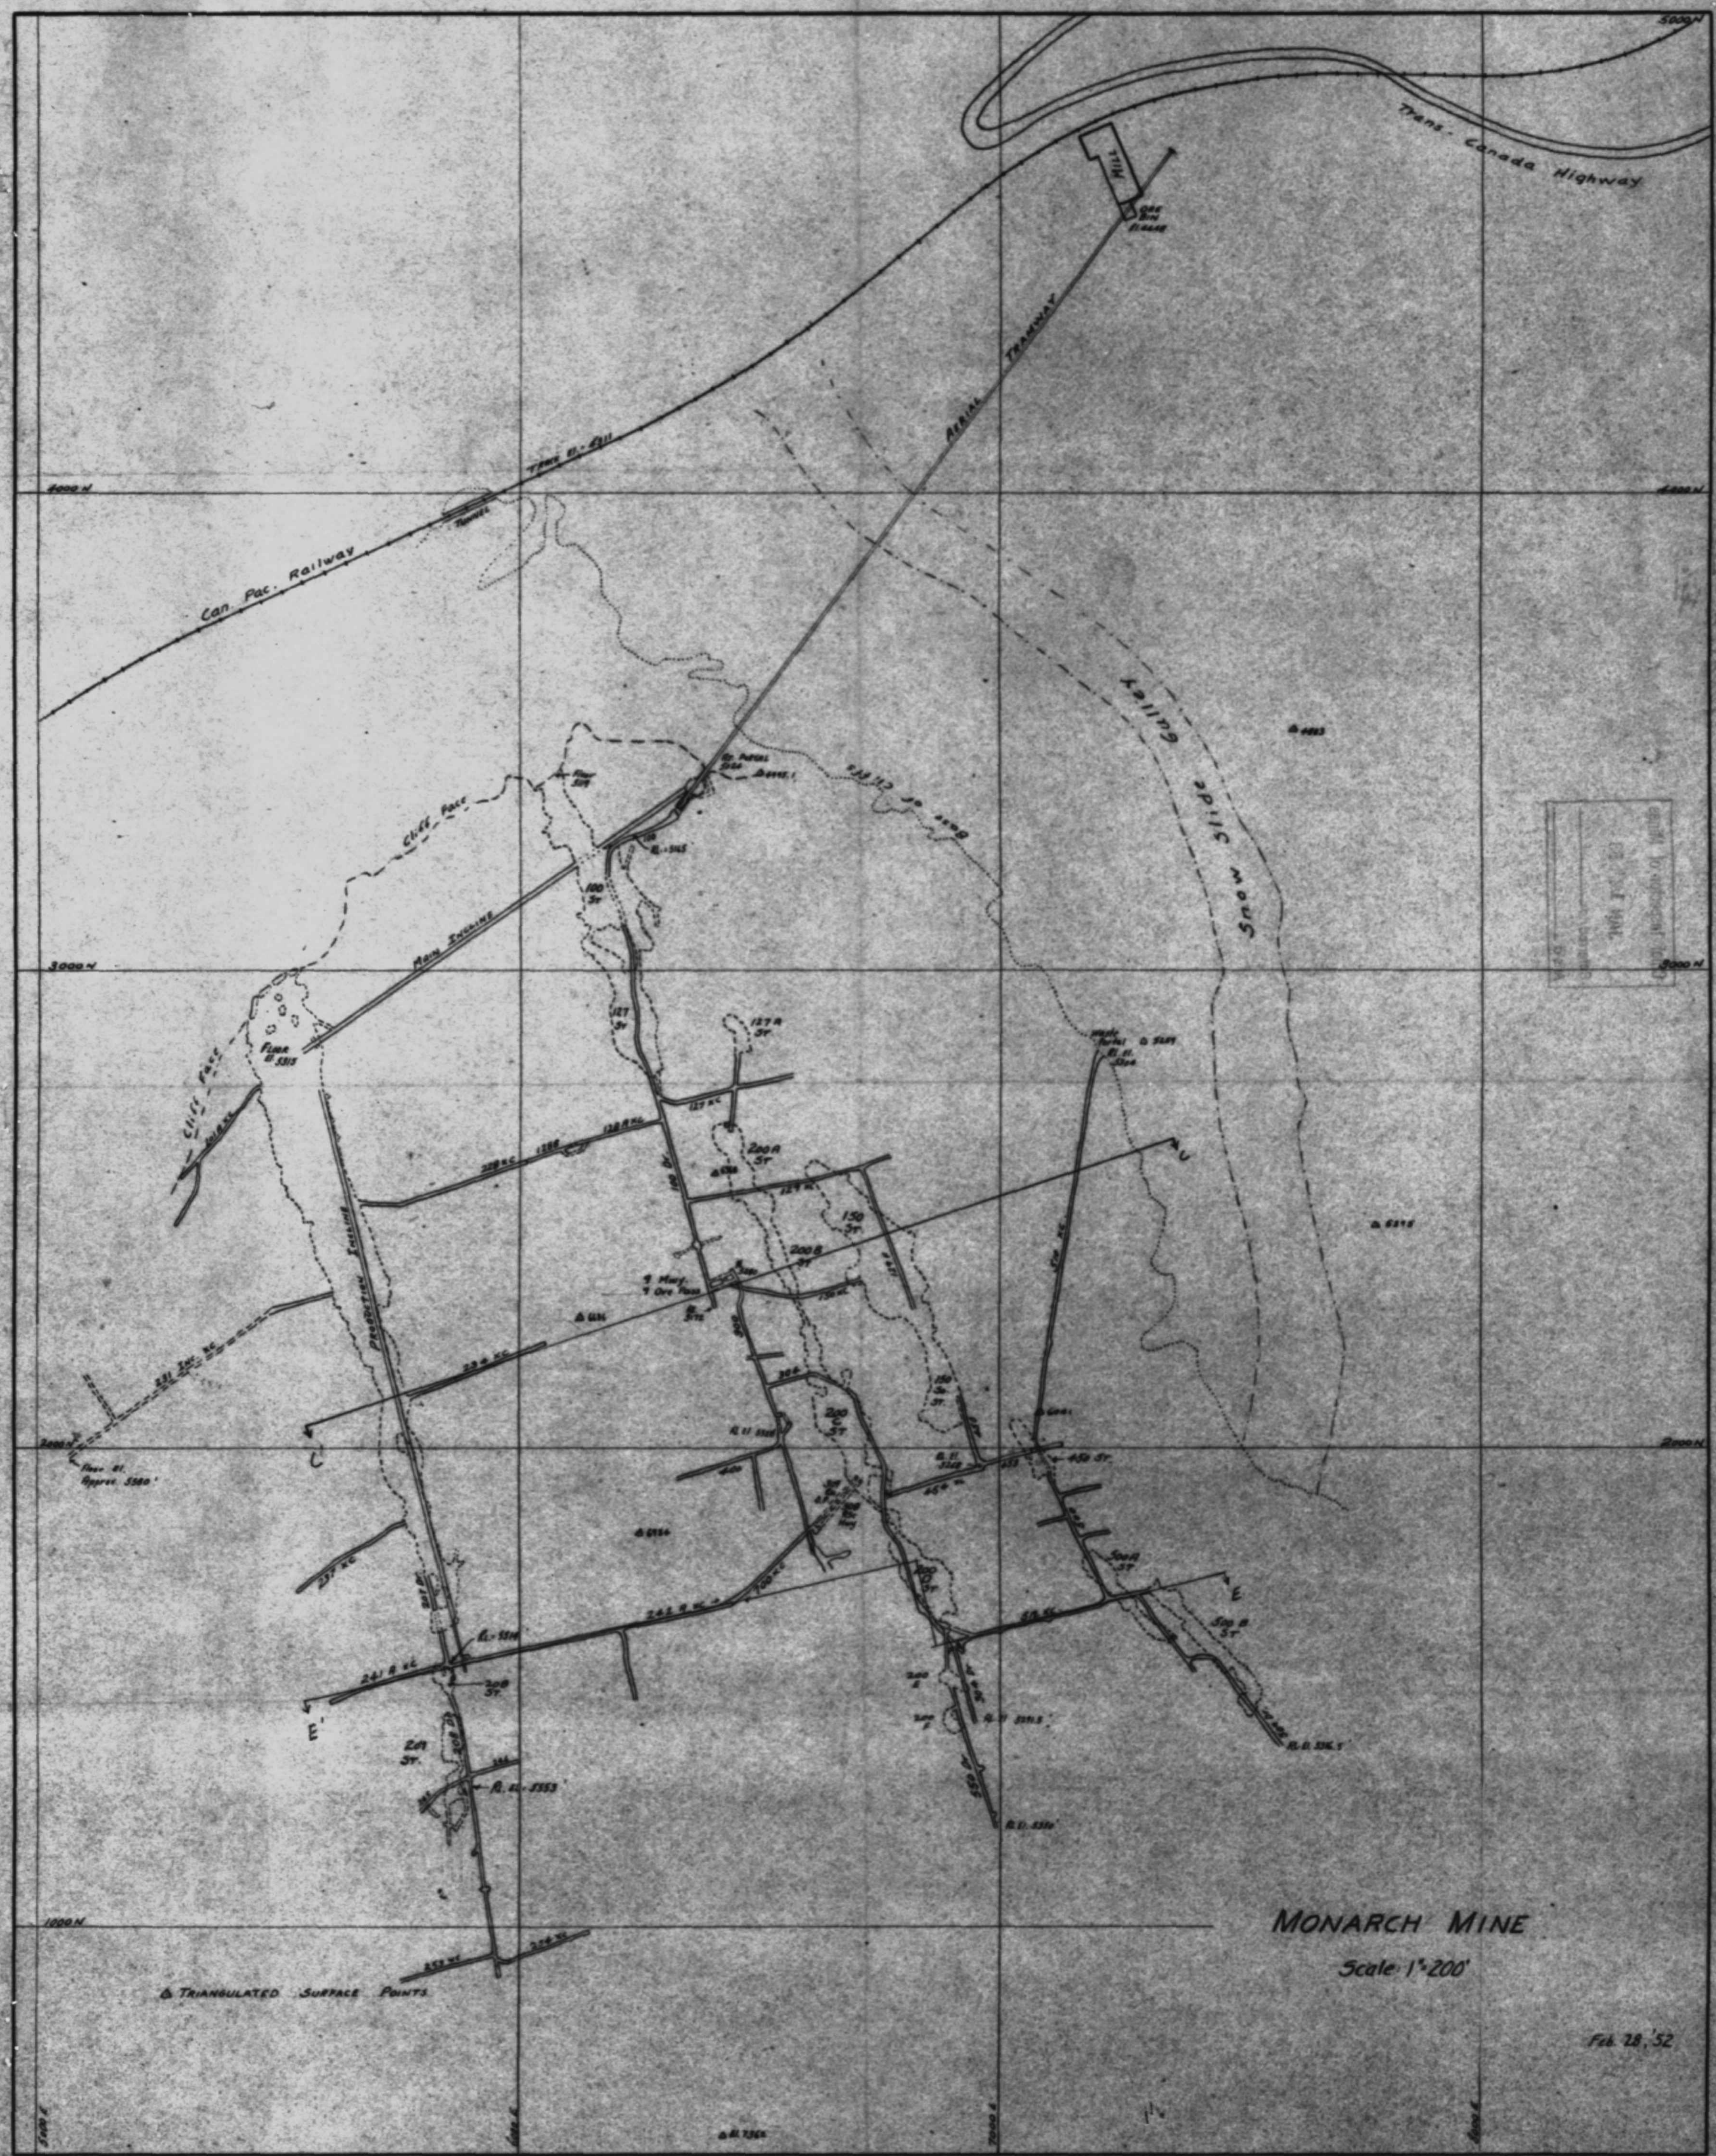

61035

61035  
 MONARCH MINE  
 Scale 1"=200'  
 Feb 28, '52

△ TRIANGULATED SURFACE POINTS

**MONARCH MINE**  
 Scale 1"=200'

Feb 28, '52

61035

61035