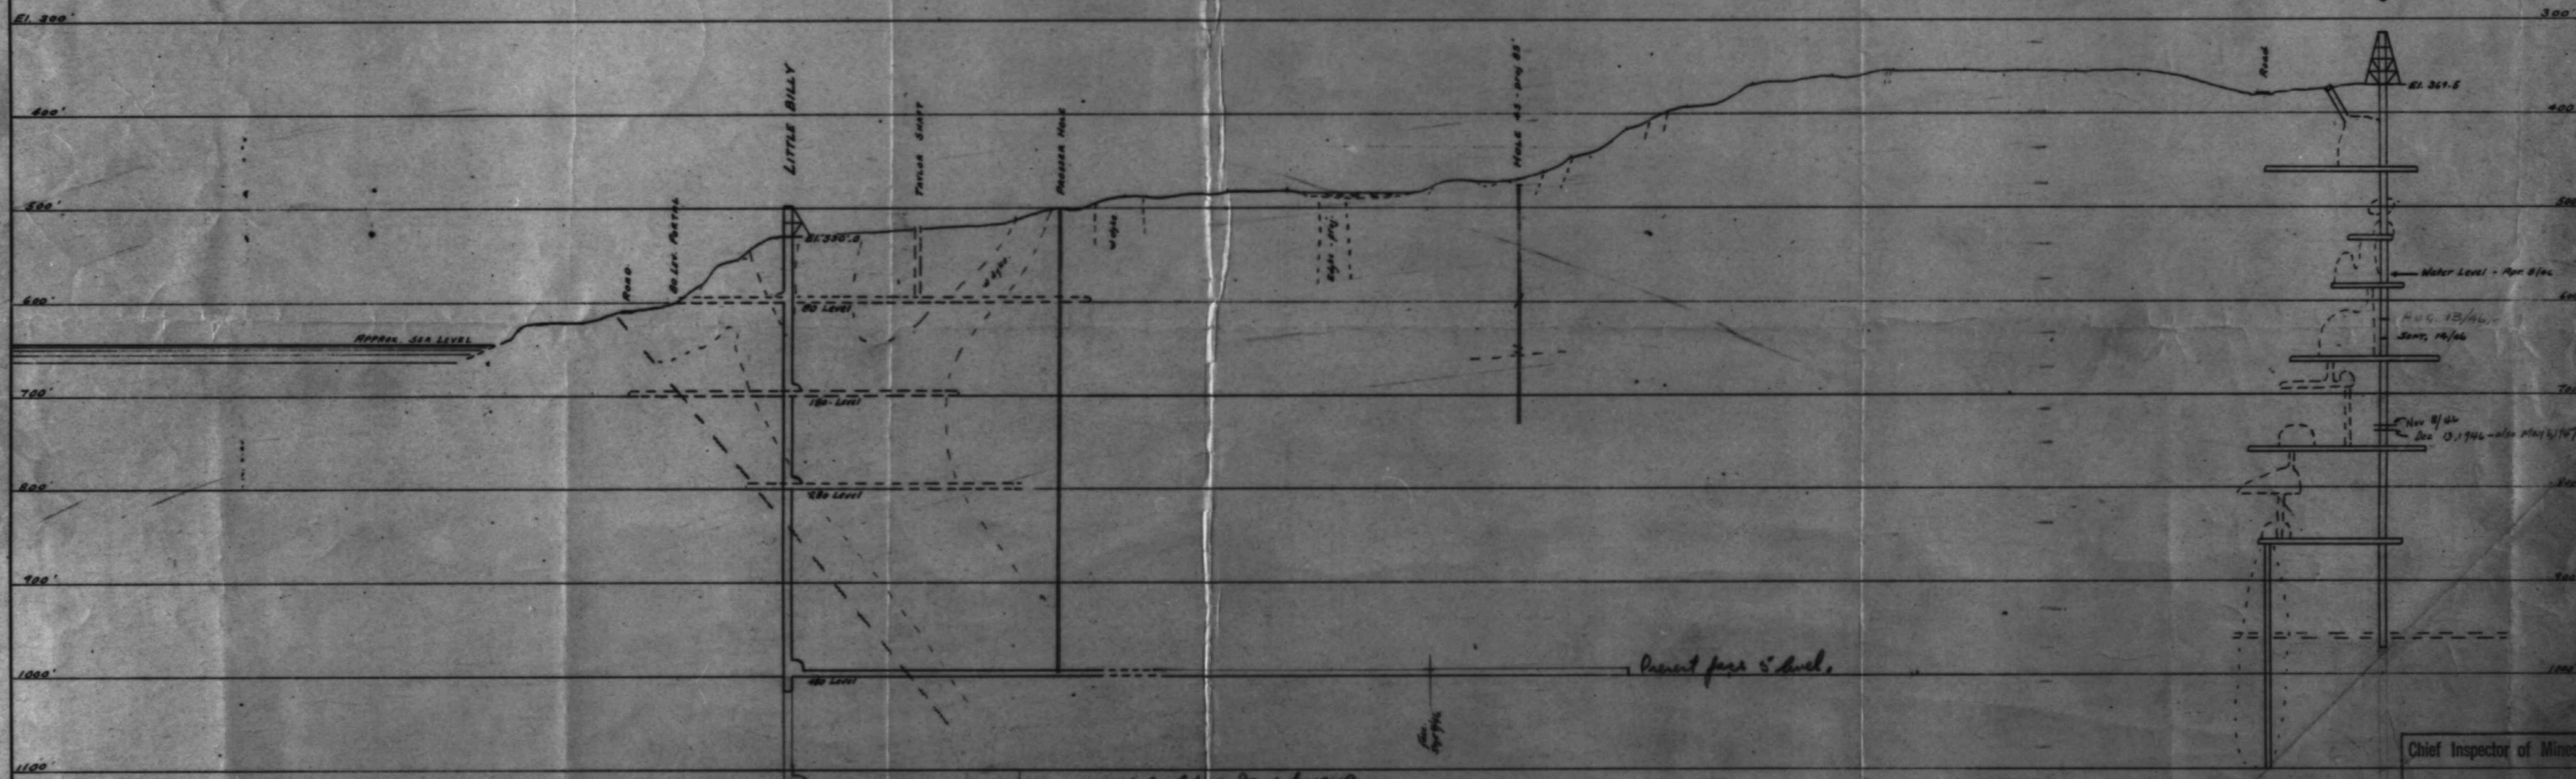

LITTLE BILLY
COBBERS QUEEN

6 level from Jan 1909
J.R.S.

Present from 5' level

Chief Inspector of Mines
 DEC 28 1948
 Referred to _____
 Ans'd _____

VANANDA MINING CO.
 Section - Little Billy to Copper Queen
 Scale 1 in. = 100 ft. Date Apr 16 / 1946