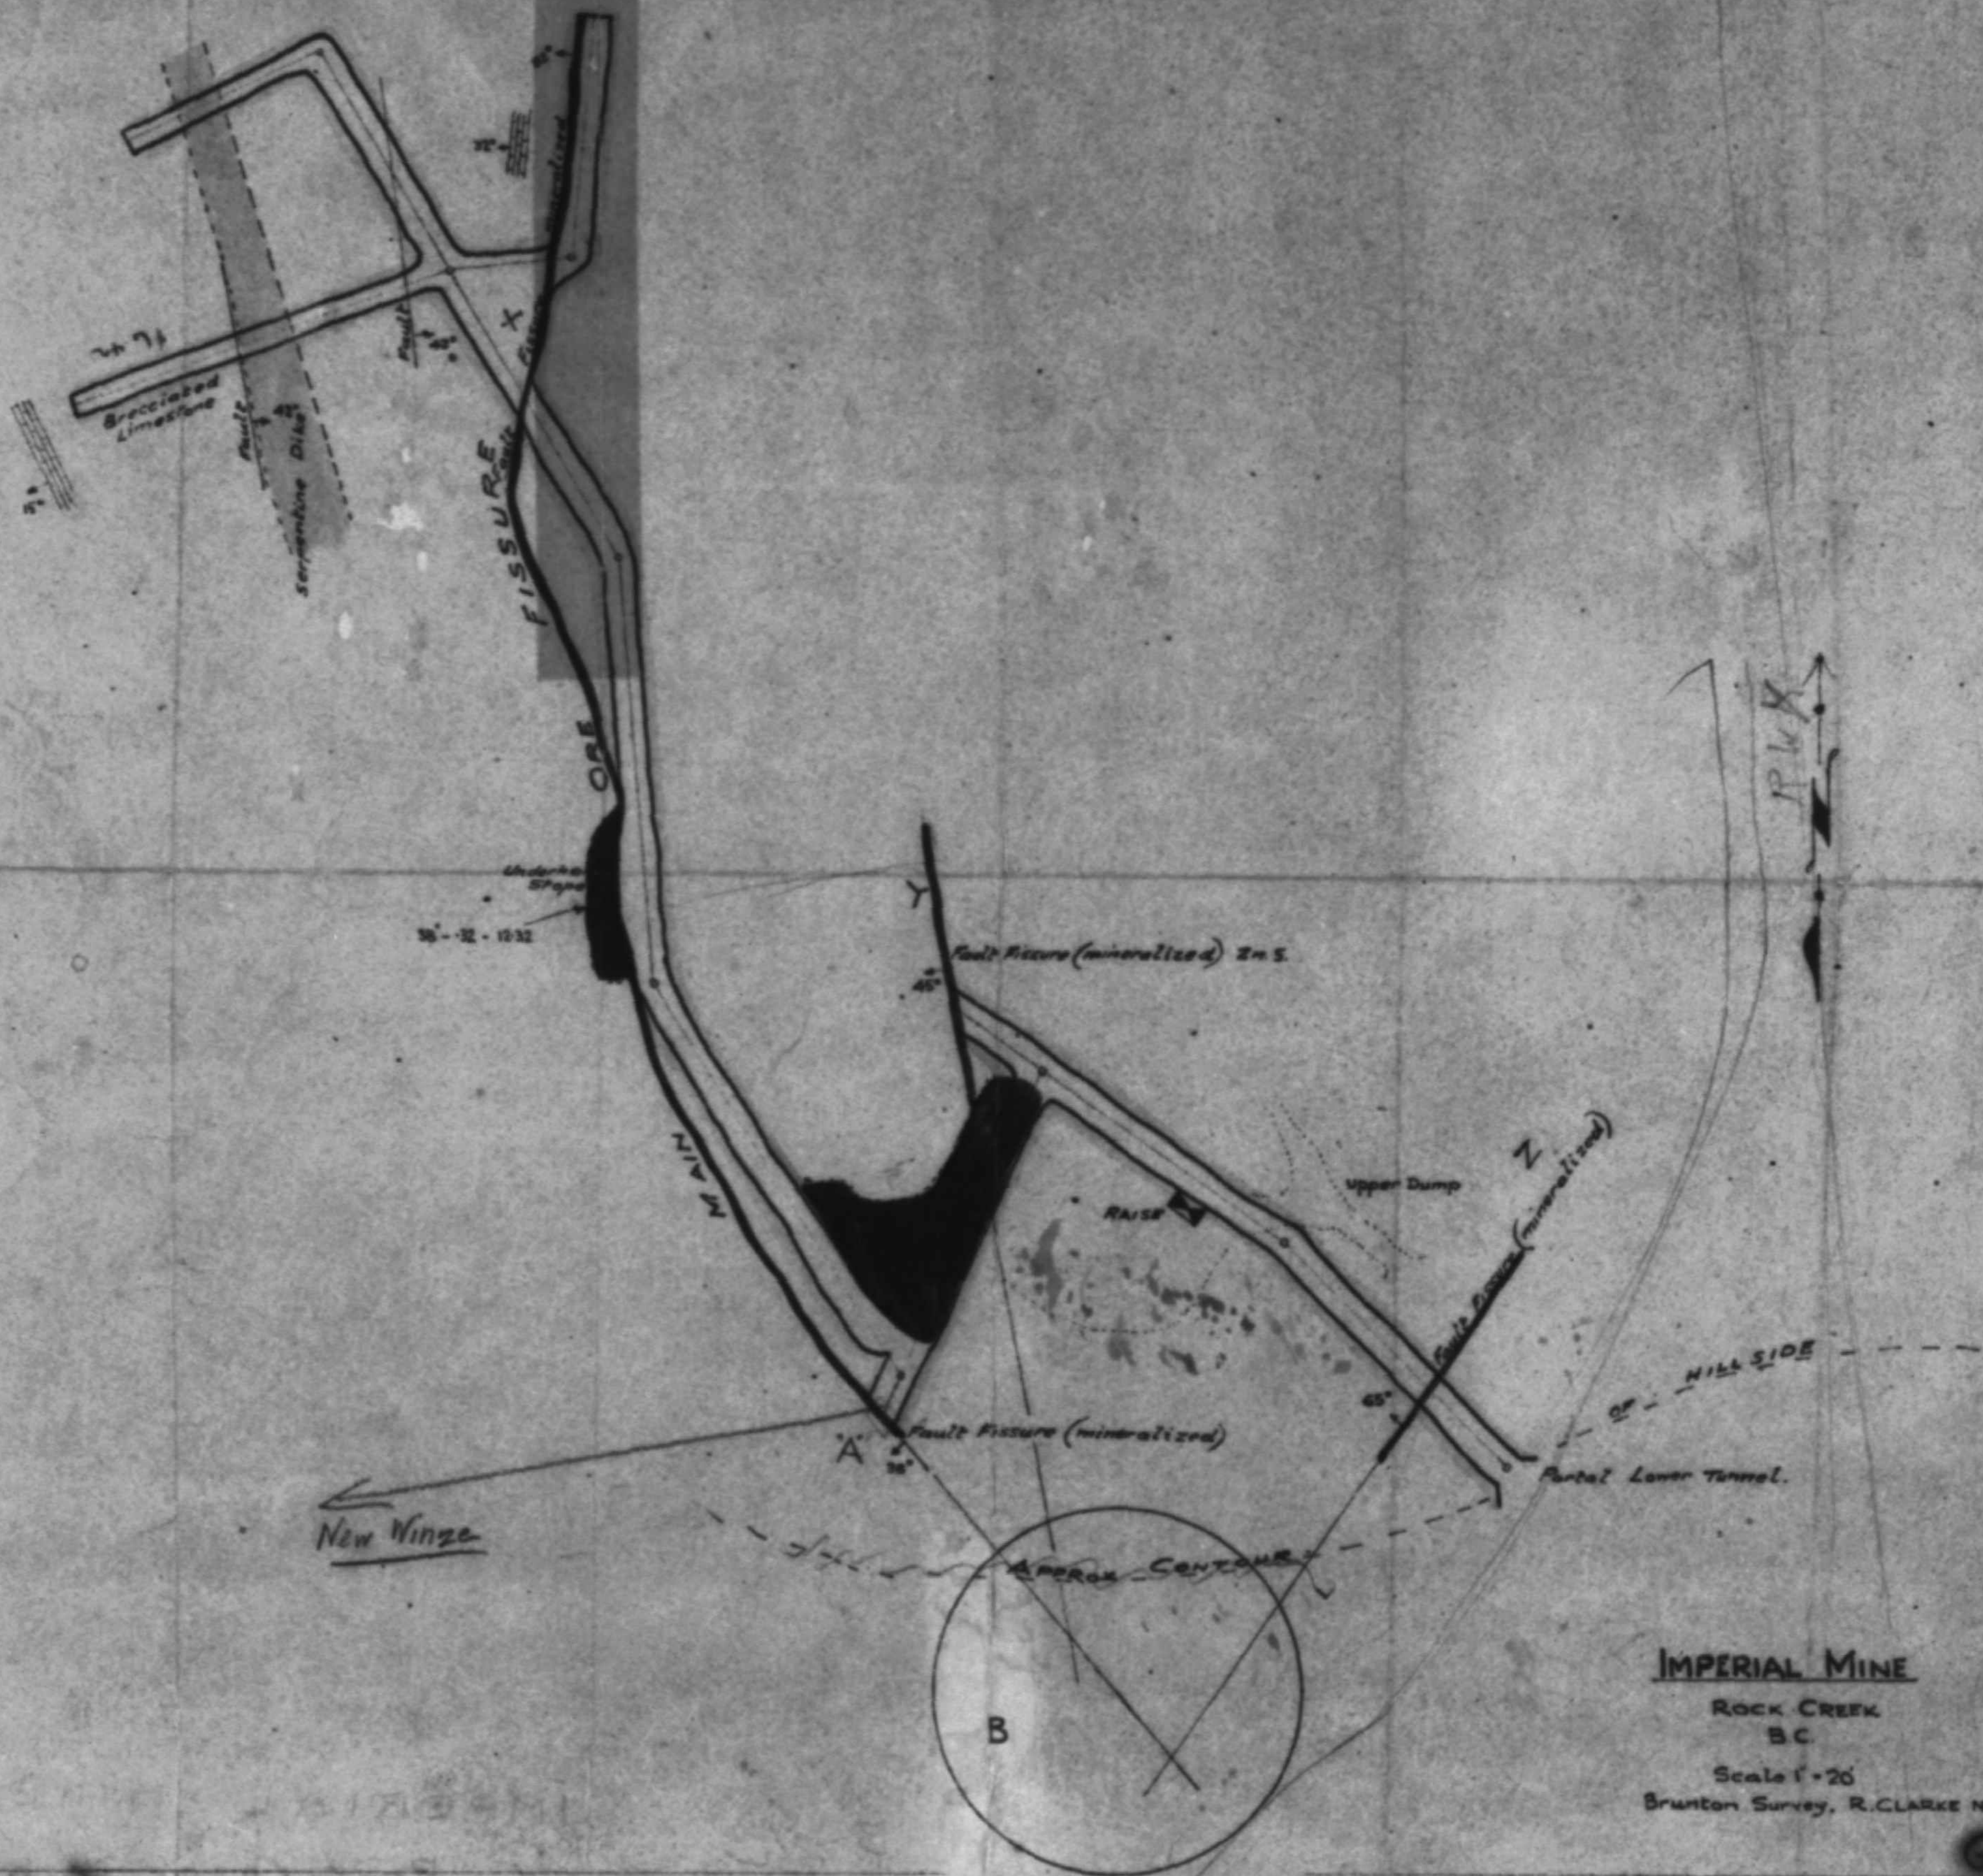

60788

S

IMPERIAL MINE
 ROCK CREEK
 B.C.
 Scale 1" = 20'
 Brunton Survey, R. CLARKE Nov. 8, 1934.