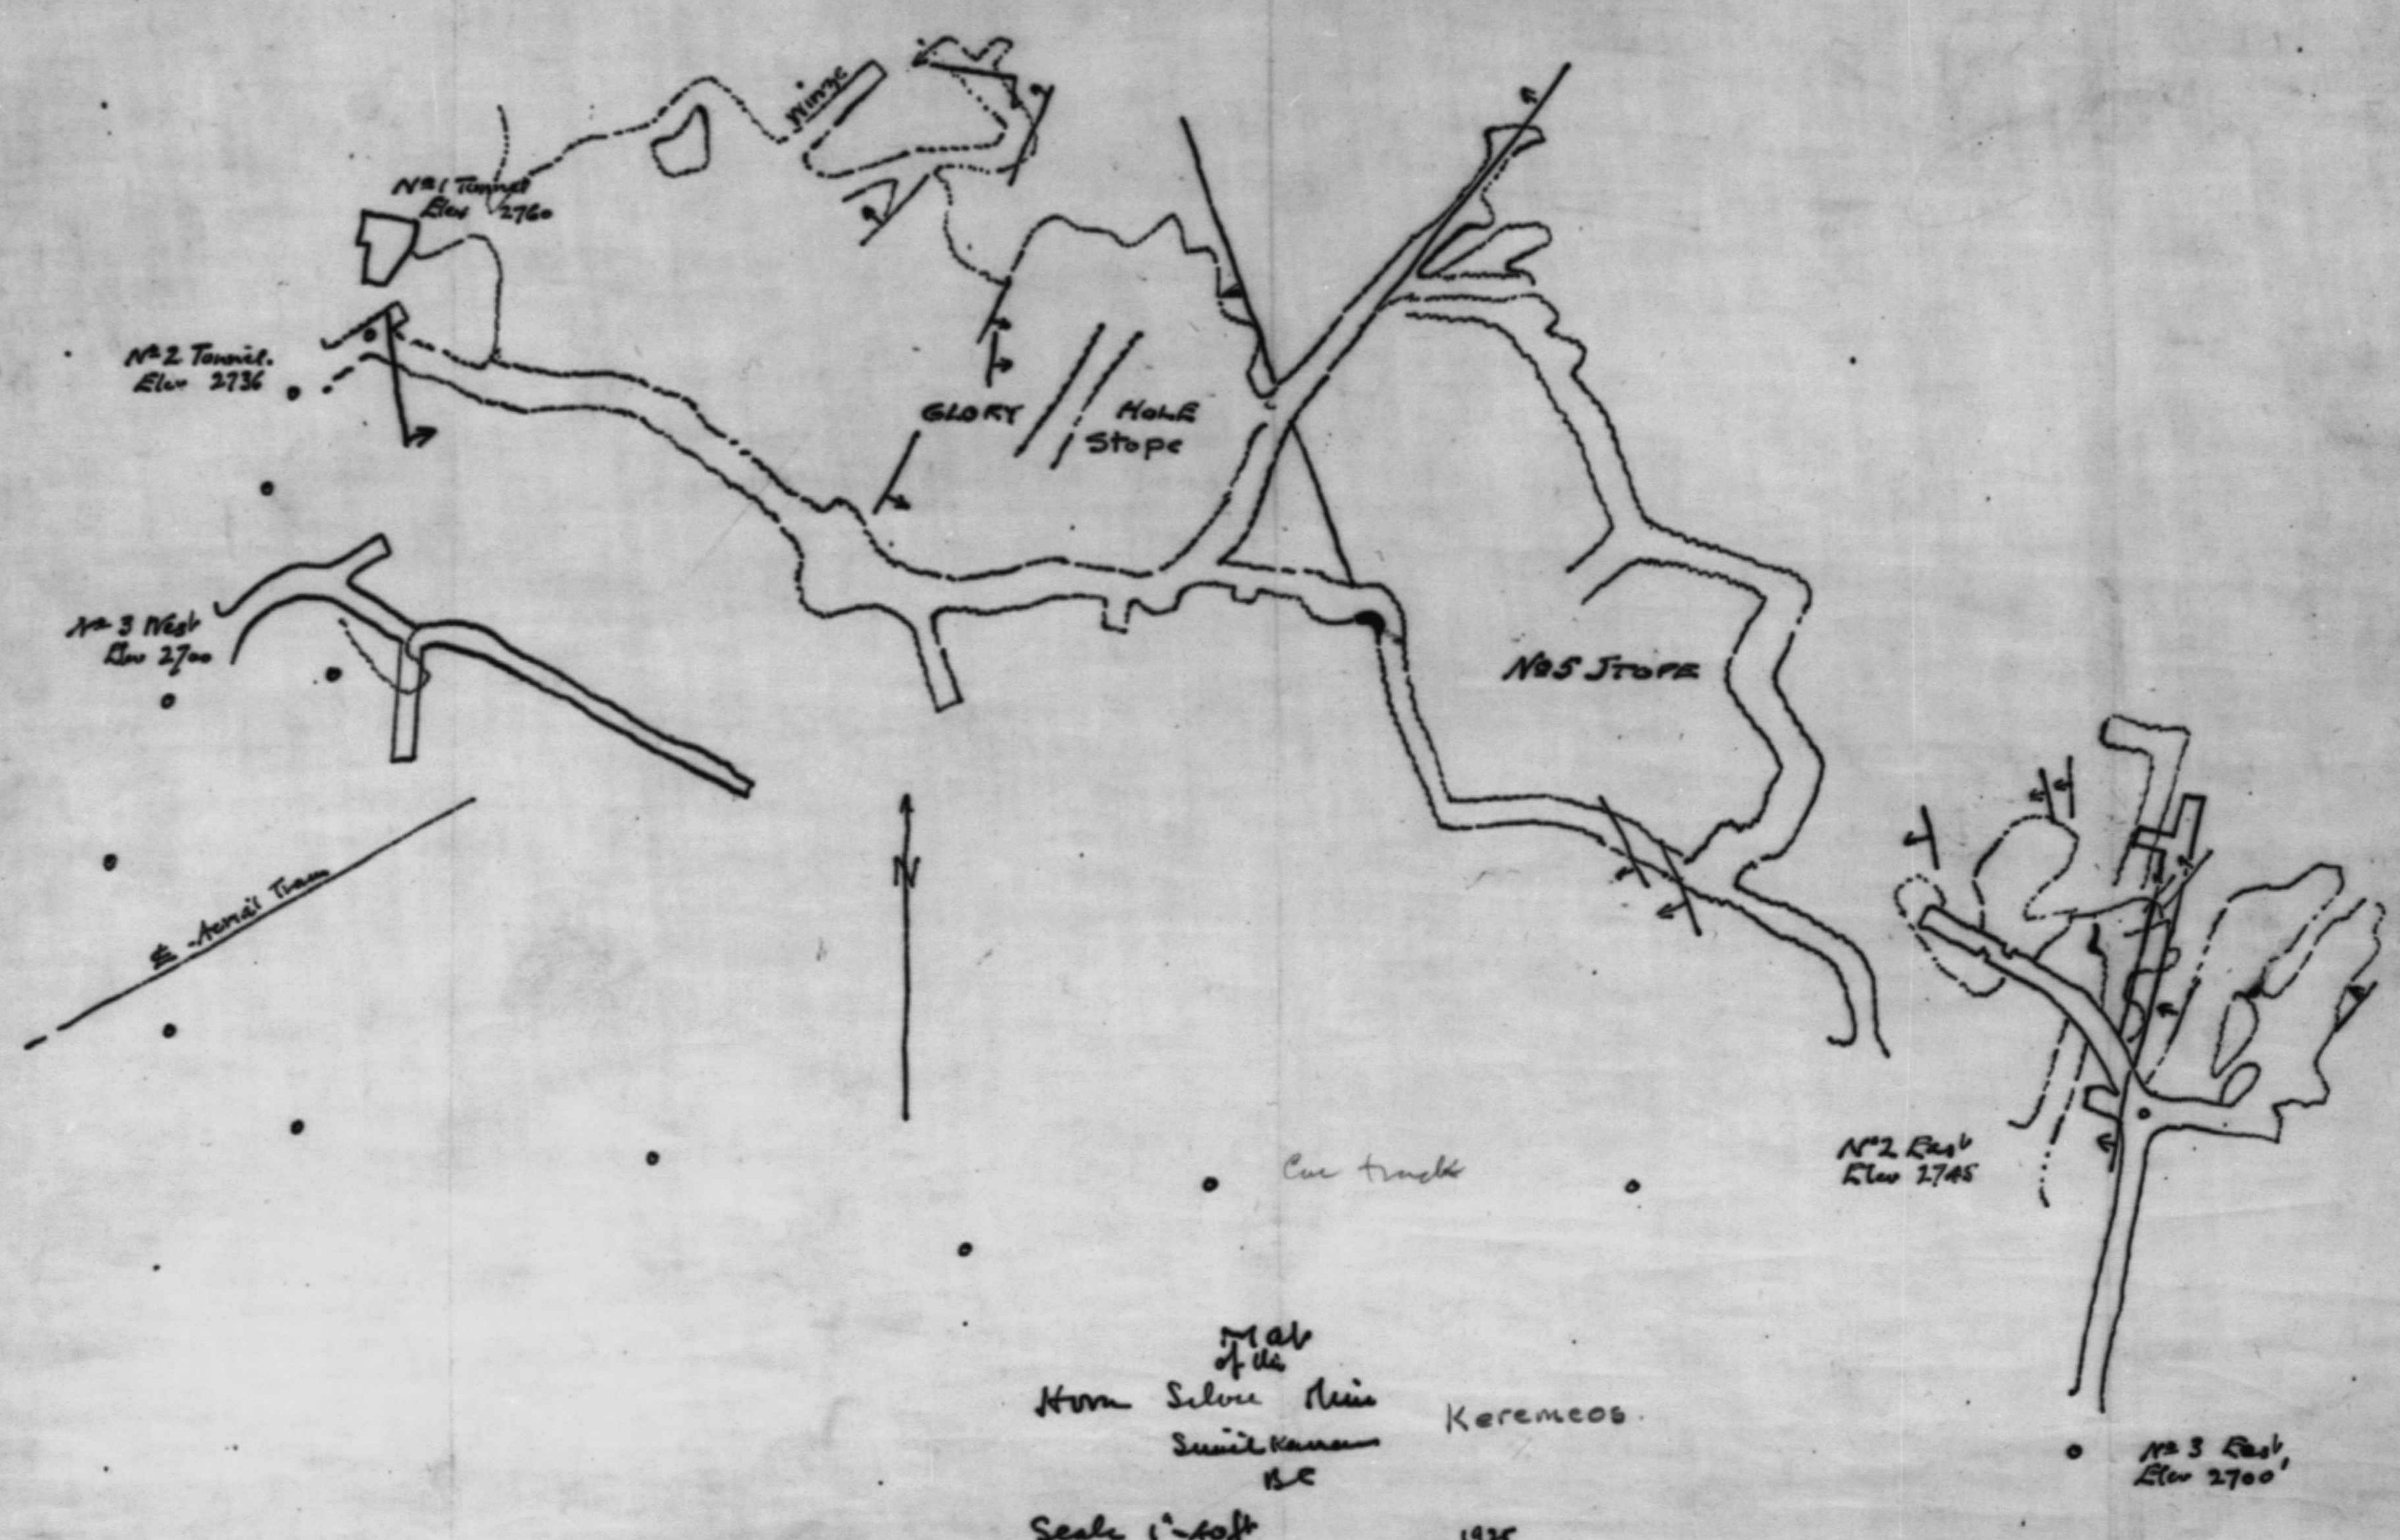

Big Horn Mine - Summit Mountain
Scale 20' = 1" Underground workings

60773

Map of the
Horn Silver Mine
Summit Mountain
N.C.
Scale 1" = 40ft

60773

60773

0-0-9