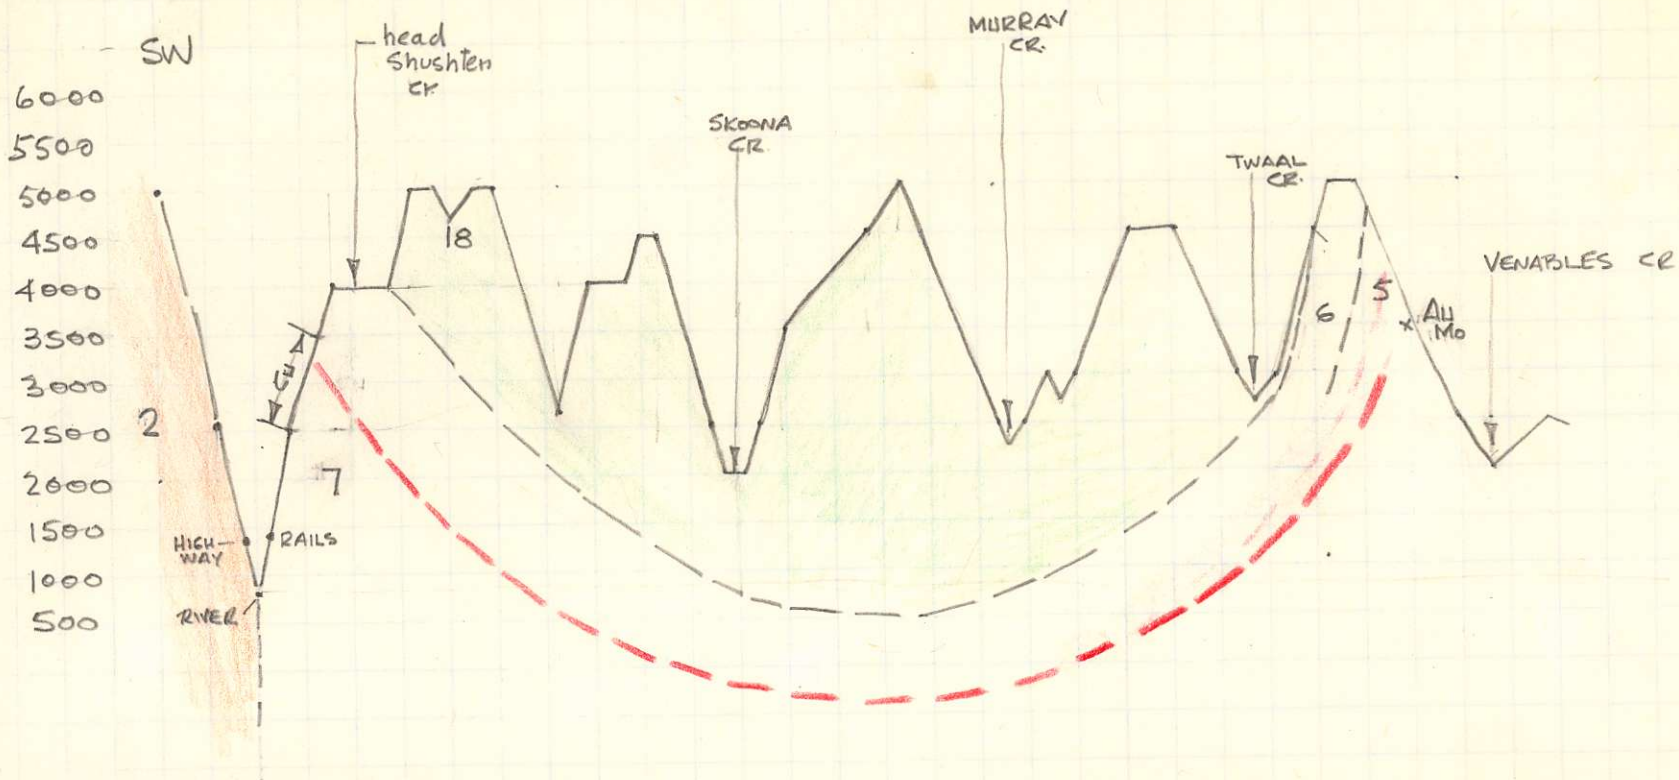

Hor. scale 1" = 4mi (21000')

Vert scale 1" = 2000 ft.

CUPRIFEROUS
LAYERED MAFIC
COMPLEX.

BR/77

681204
Pitquah
92I/5E