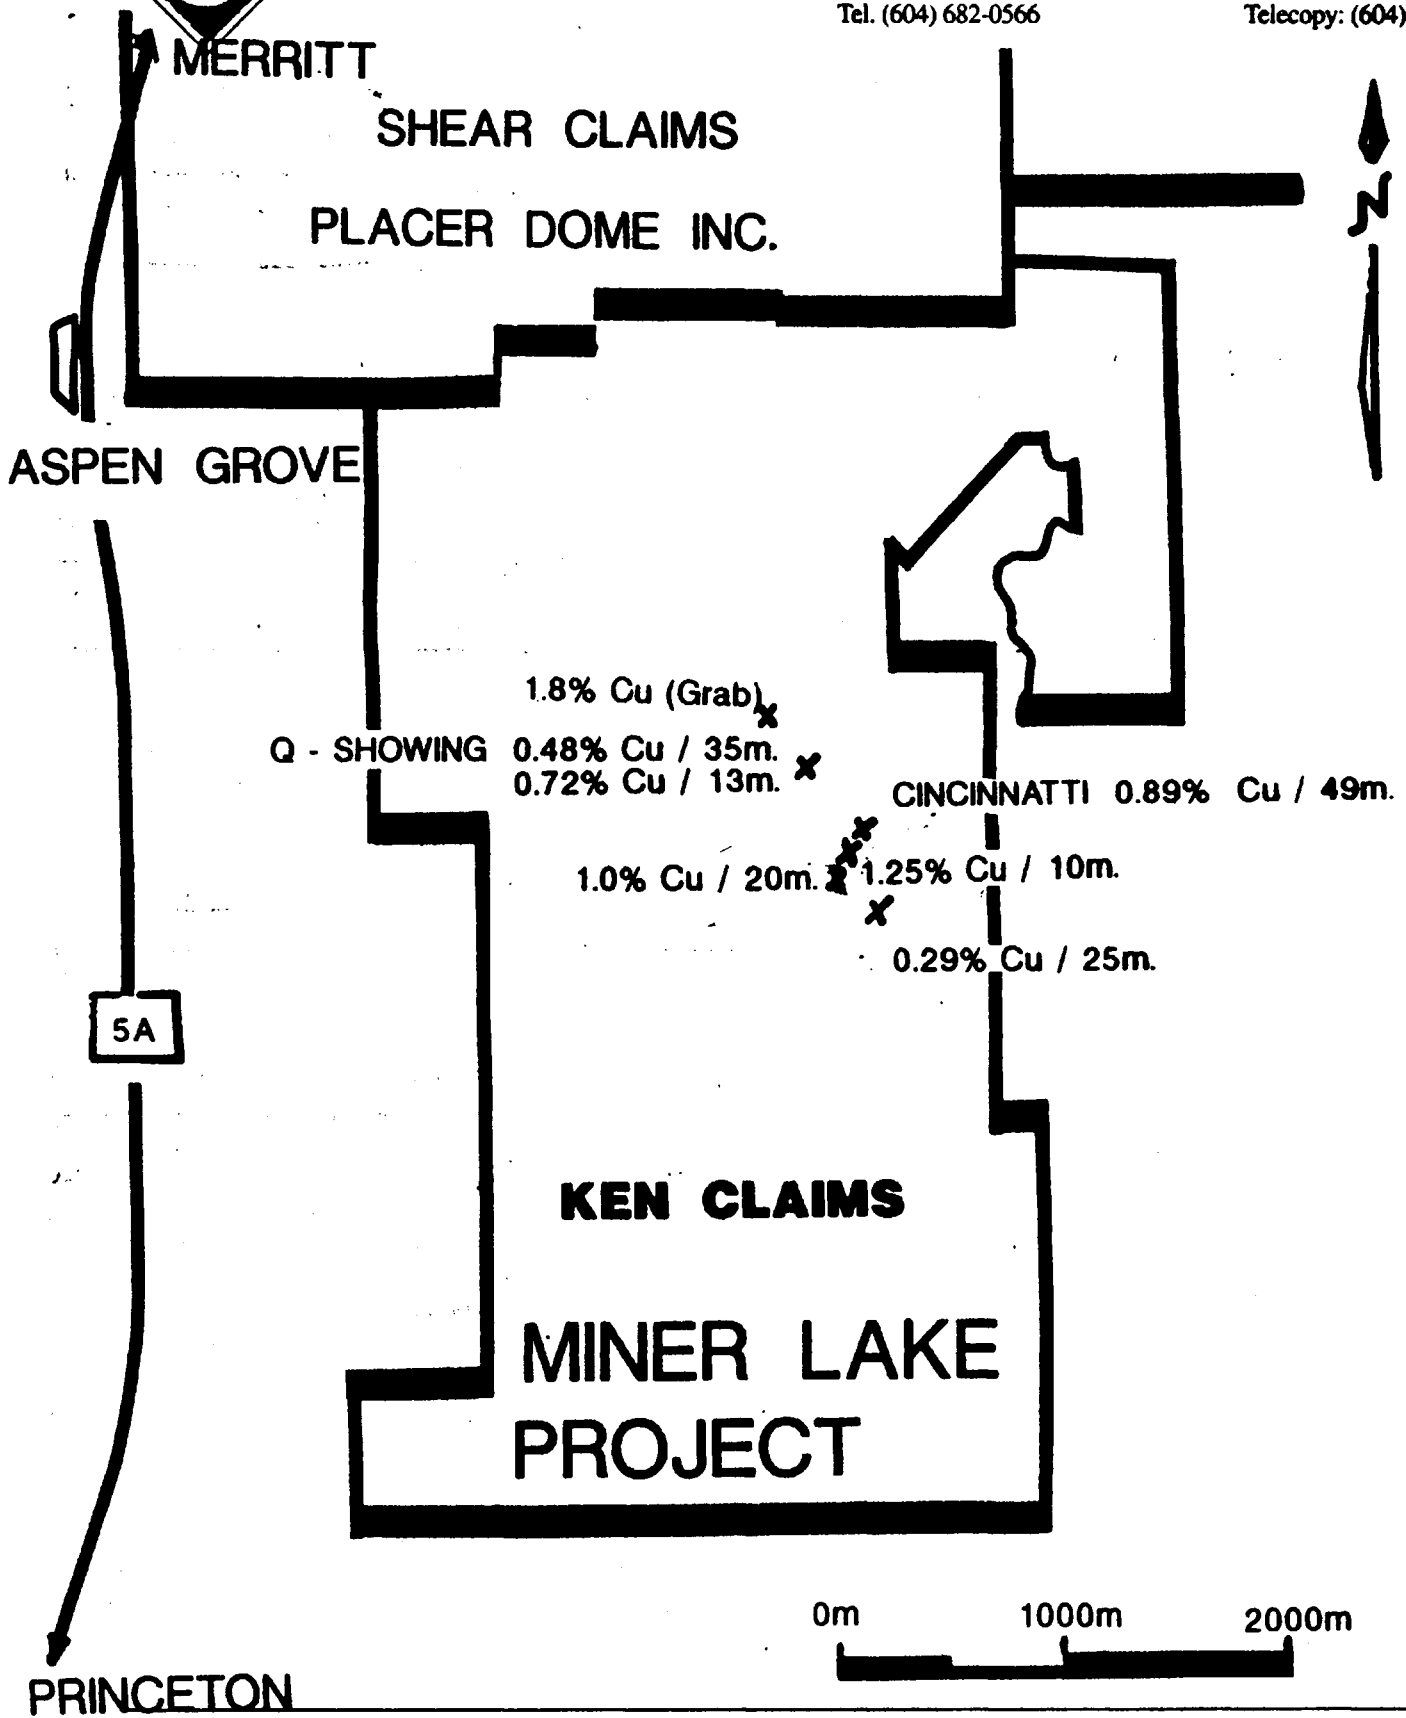

681184

Shear

Pacific Copperfields Inc.

615 - 800 West Pender Street, Vancouver, B.C. Canada V6C 2V6
Tel. (604) 682-0566 Telecopy: (604) 662-3180

PACIFIC COPPERFIELDS INC.