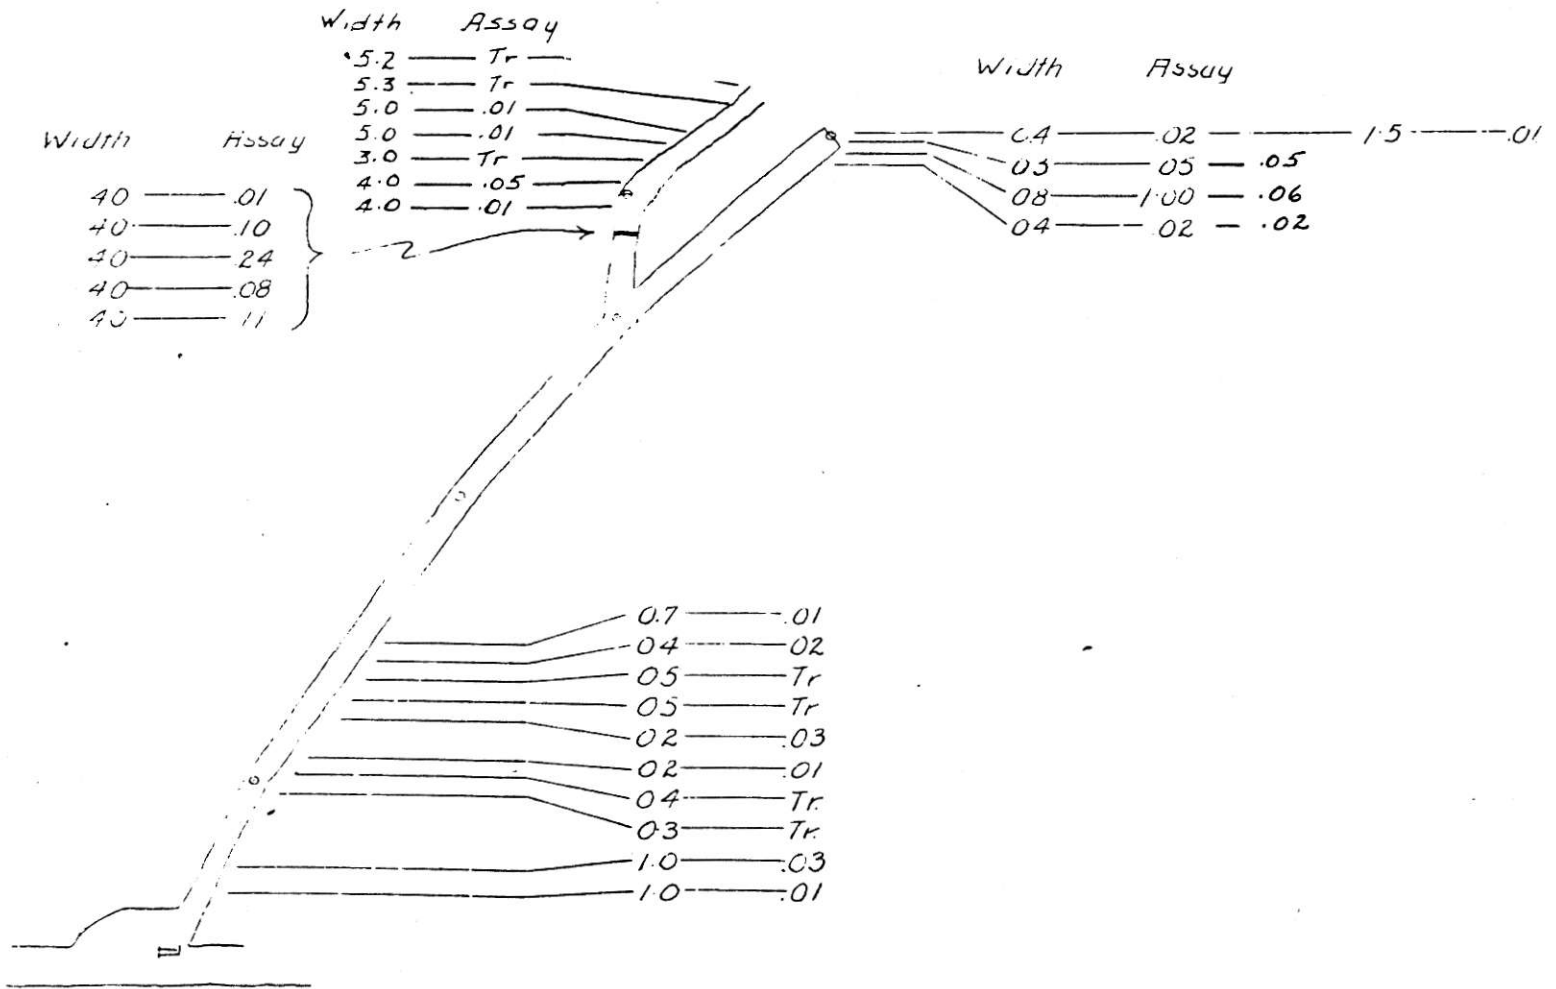

YALAKOM PROSPECT

"C" Raise North

1" scale 1" = 40'

Sept. 20/49

H.W. Poole

680449

YALAKOM PROSPEC

"B" Raise South

Assay Plan

Scale 1" = 40'

Sept 22/49

A.W. Poo.