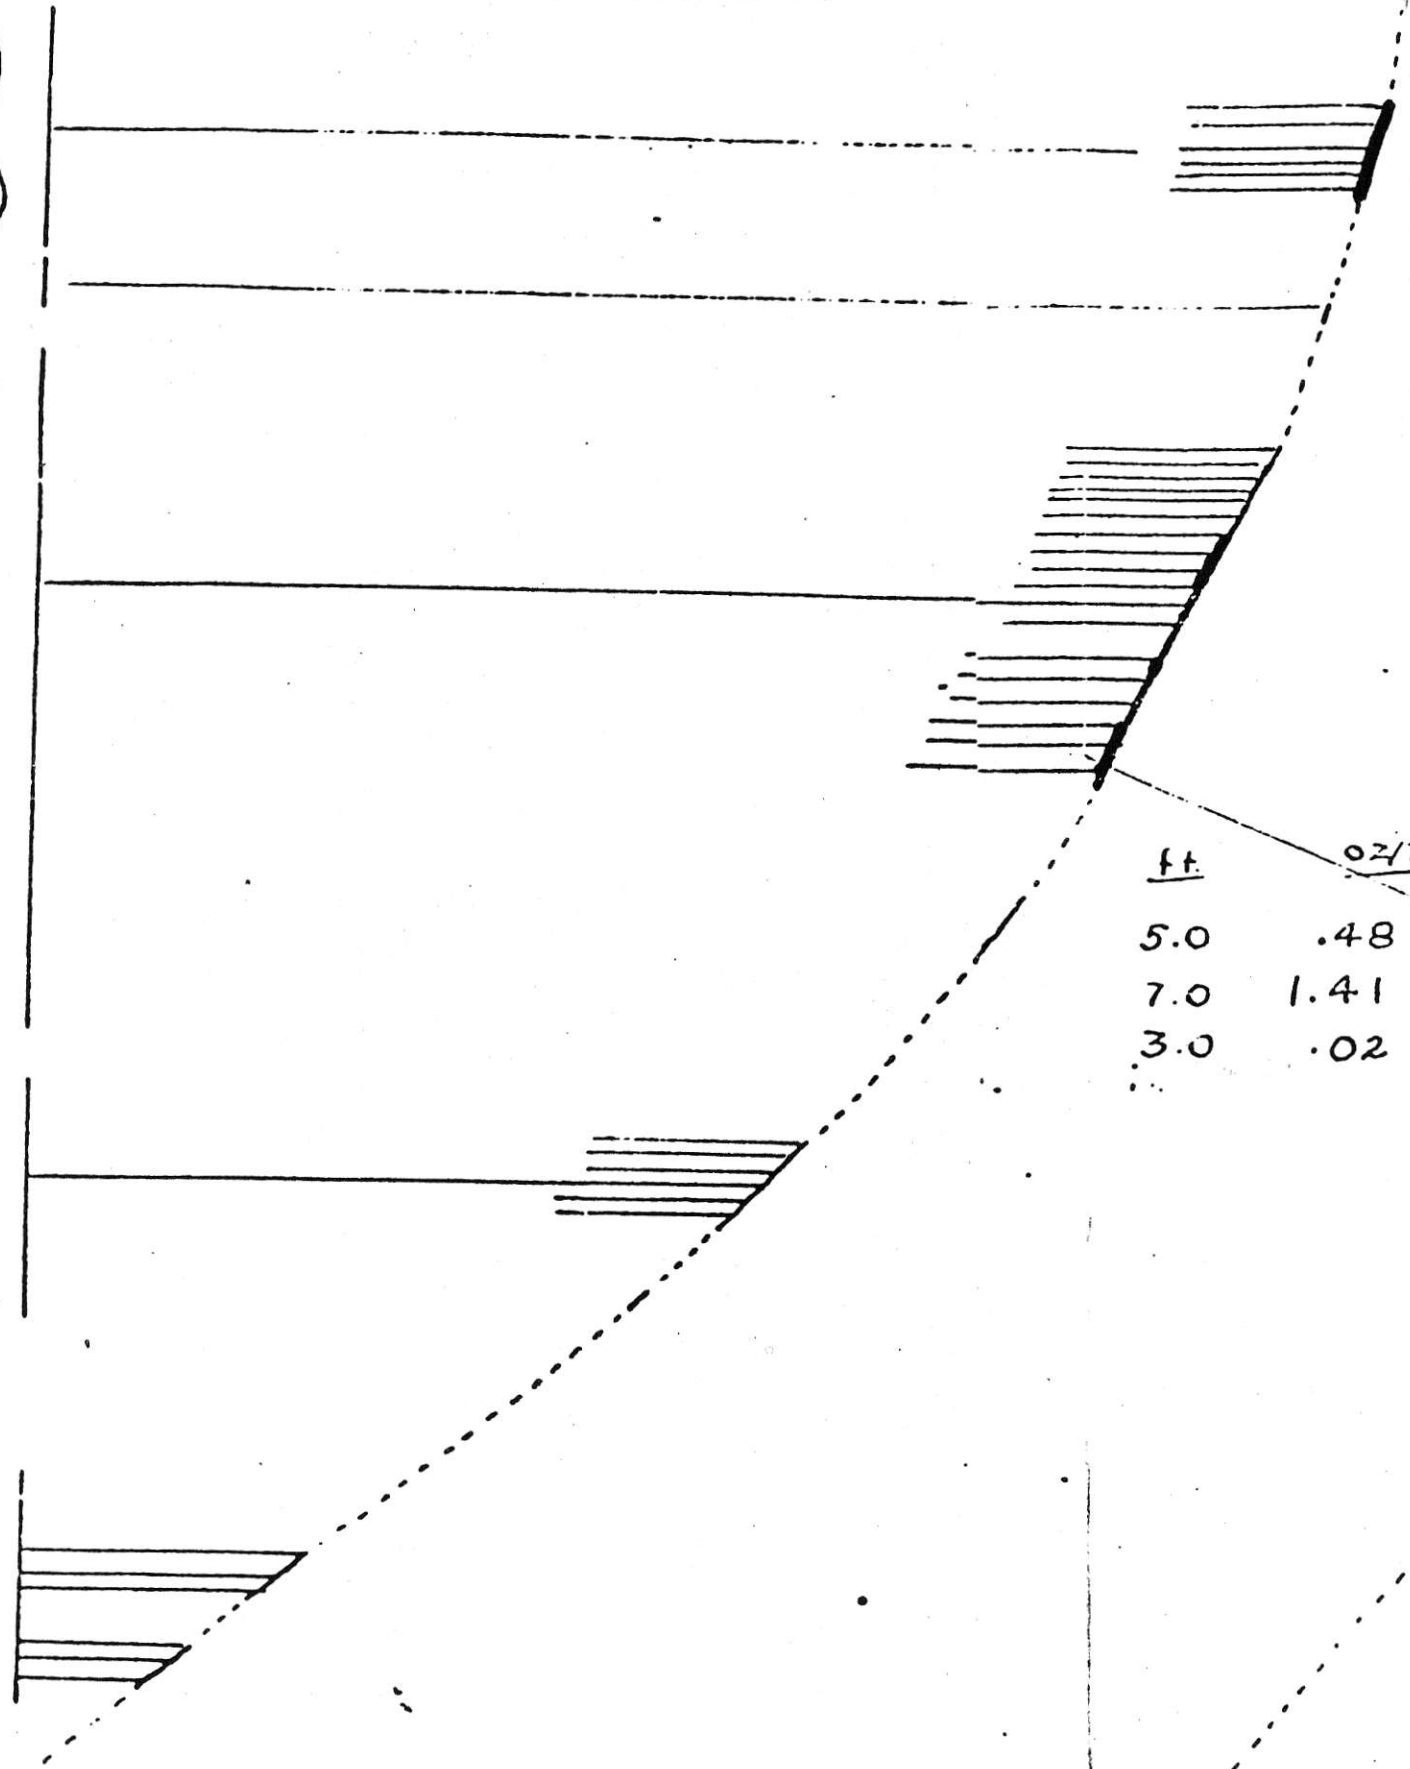

WEST VEIN O.C.

- oz/T
- 1.14
- 1.32
- 6.56
- 1.50
- 6.62
- 6.78
- .20
- .36
- .06
- tr
- .04
- .08
- .09
- 2.58
- .94
- .22
- .05
- .07
- .12
- .14
- .42
- .15
- .04
- .44
- .38
- .85
- .03
- .02
- .02
- tr.
- .07
- .06
- .19
- .05
- .08
- .20
- .05
- .04

ft.	oz/T	
5.0	.48	H.W.S.
7.0	1.41	C.
3.0	.02	F.W.S.

MAIN
VEIN O.C.

ft.	oz/T
2.0	Tr
2.0	.02
0.5	.13
2.0	.09
1.5	.01
2.5	.49
3.5	.03
4.0	1.77
3.0	.03
5.0	.02
0.5	tr.
2.0	tr.
2.5	.02
1.0	.02
3.0	tr.
2.0	tr.

TOMMY VEIN O.C.

1.0	.75
-----	-----

680447

Elizabeth