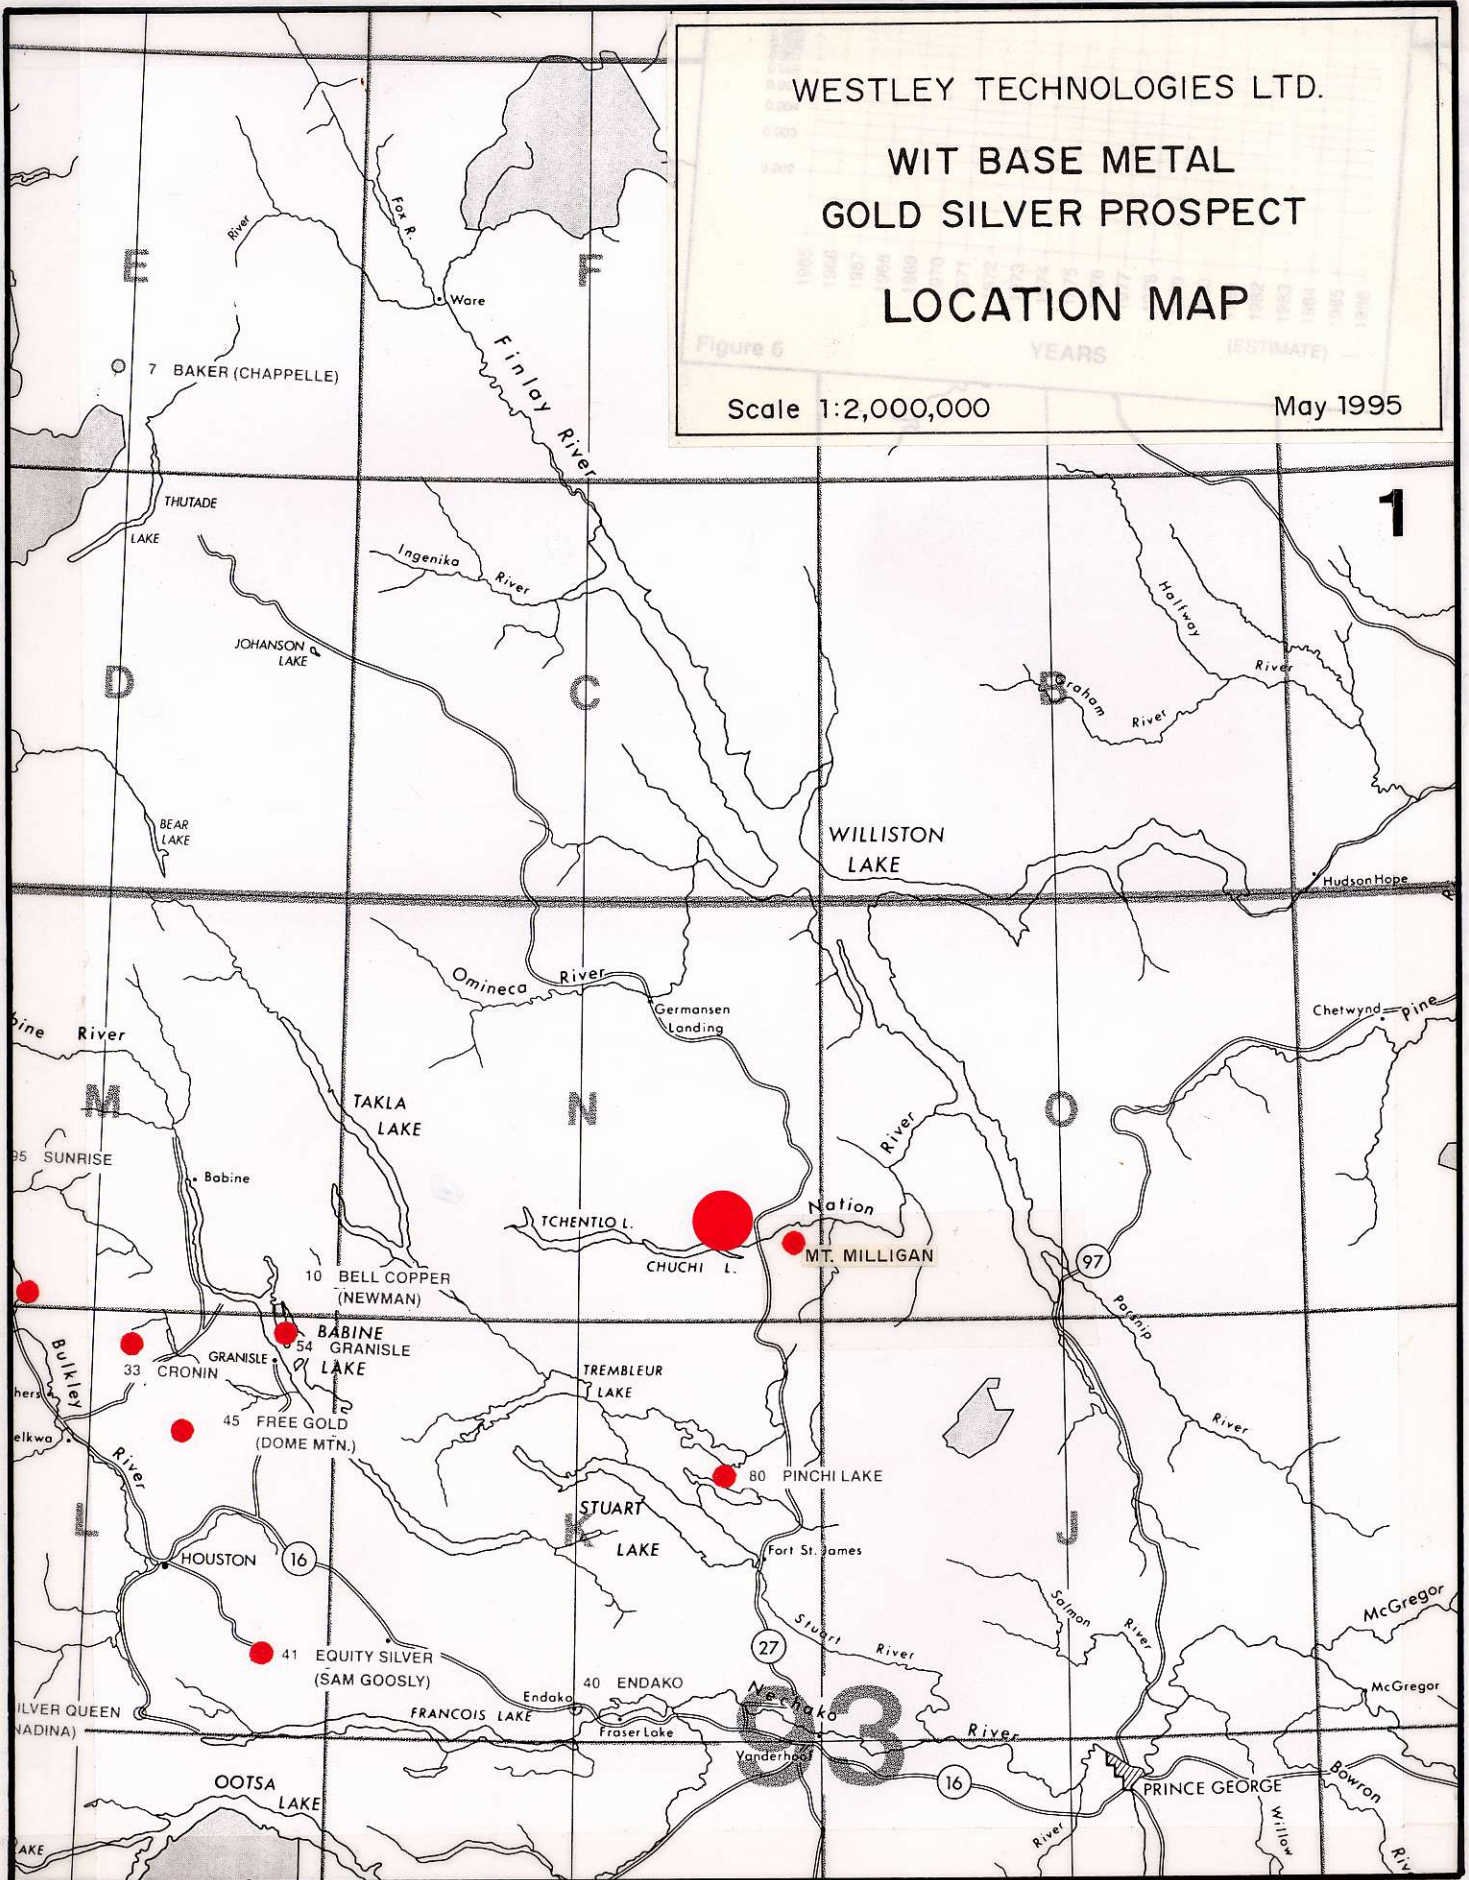

WESTLEY TECHNOLOGIES LTD.

WIT BASE METAL  
GOLD SILVER PROSPECT

LOCATION MAP

Figure 6

YEARS

(ESTIMATE)

Scale 1:2,000,000

May 1995

Figure 6

U.S.E.  
 1965  
 1966  
 1967  
 1968  
 1969  
 1970