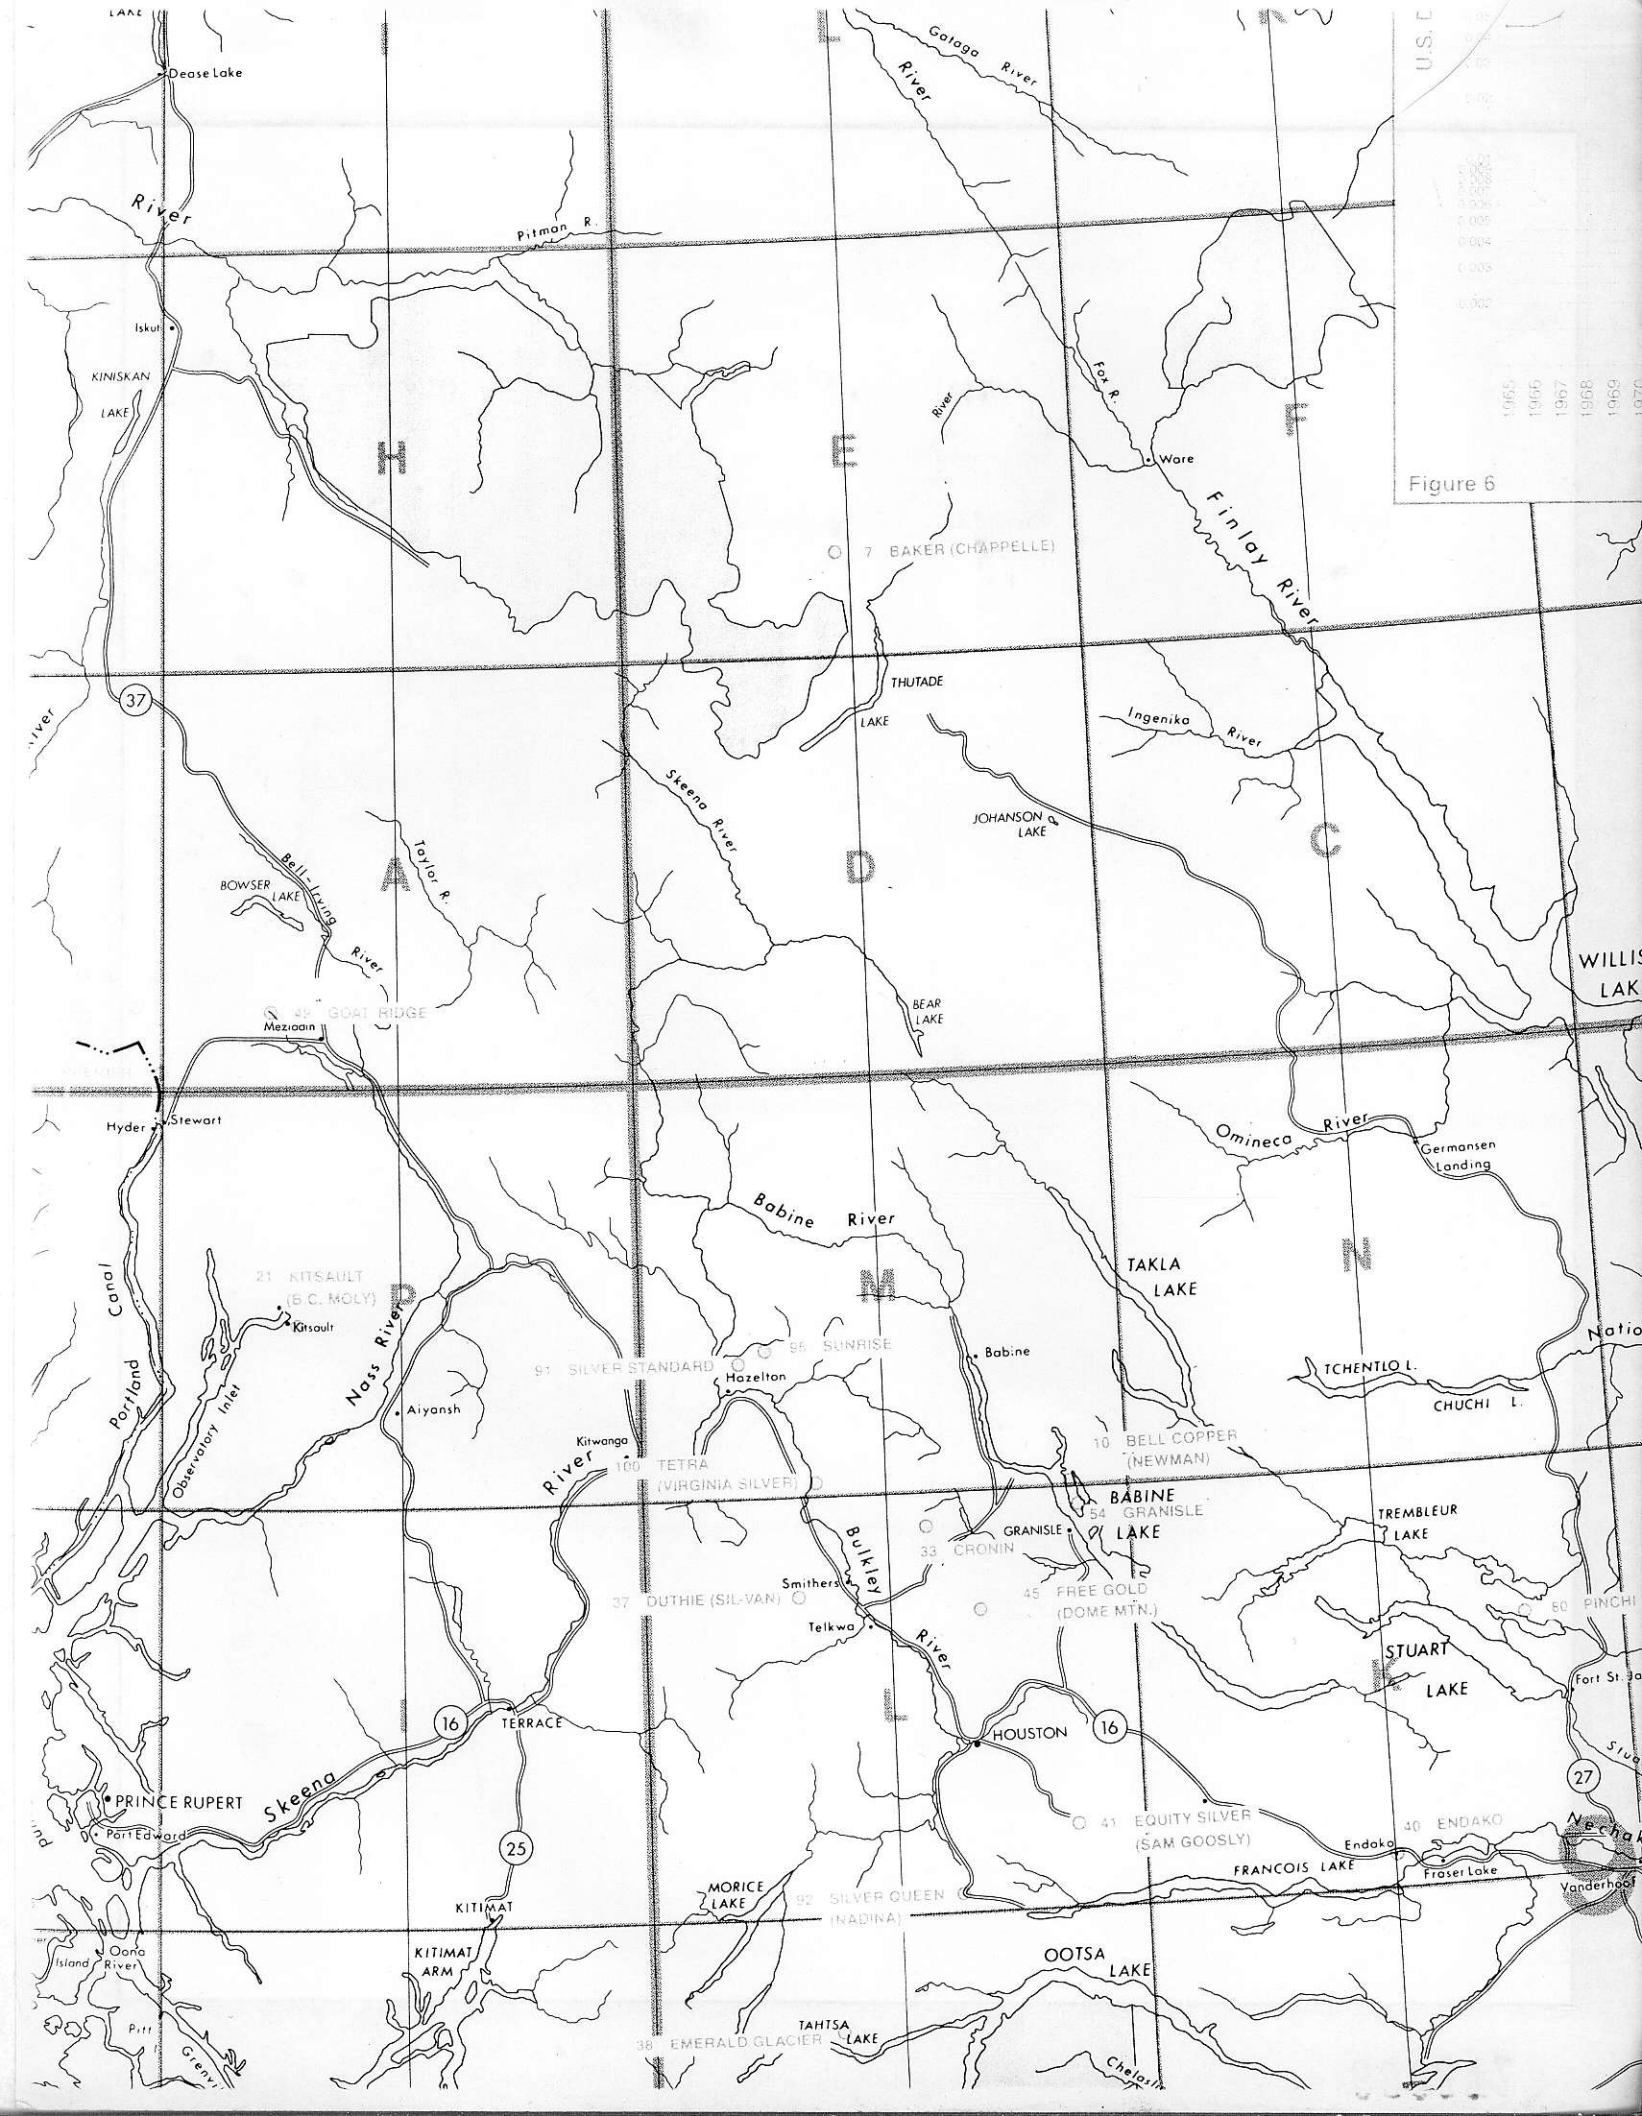

WESTLEY TECHNOLOGIES LTD.

WIT BASE METAL  
GOLD SILVER PROSPECT

LOCATION MAP

Figure 6

YEARS

(ESTIMATE)

Scale 1:2,000,000

May 1995

Figure 6

U.S.E.  
 1965  
 1966  
 1967  
 1968  
 1969  
 1970