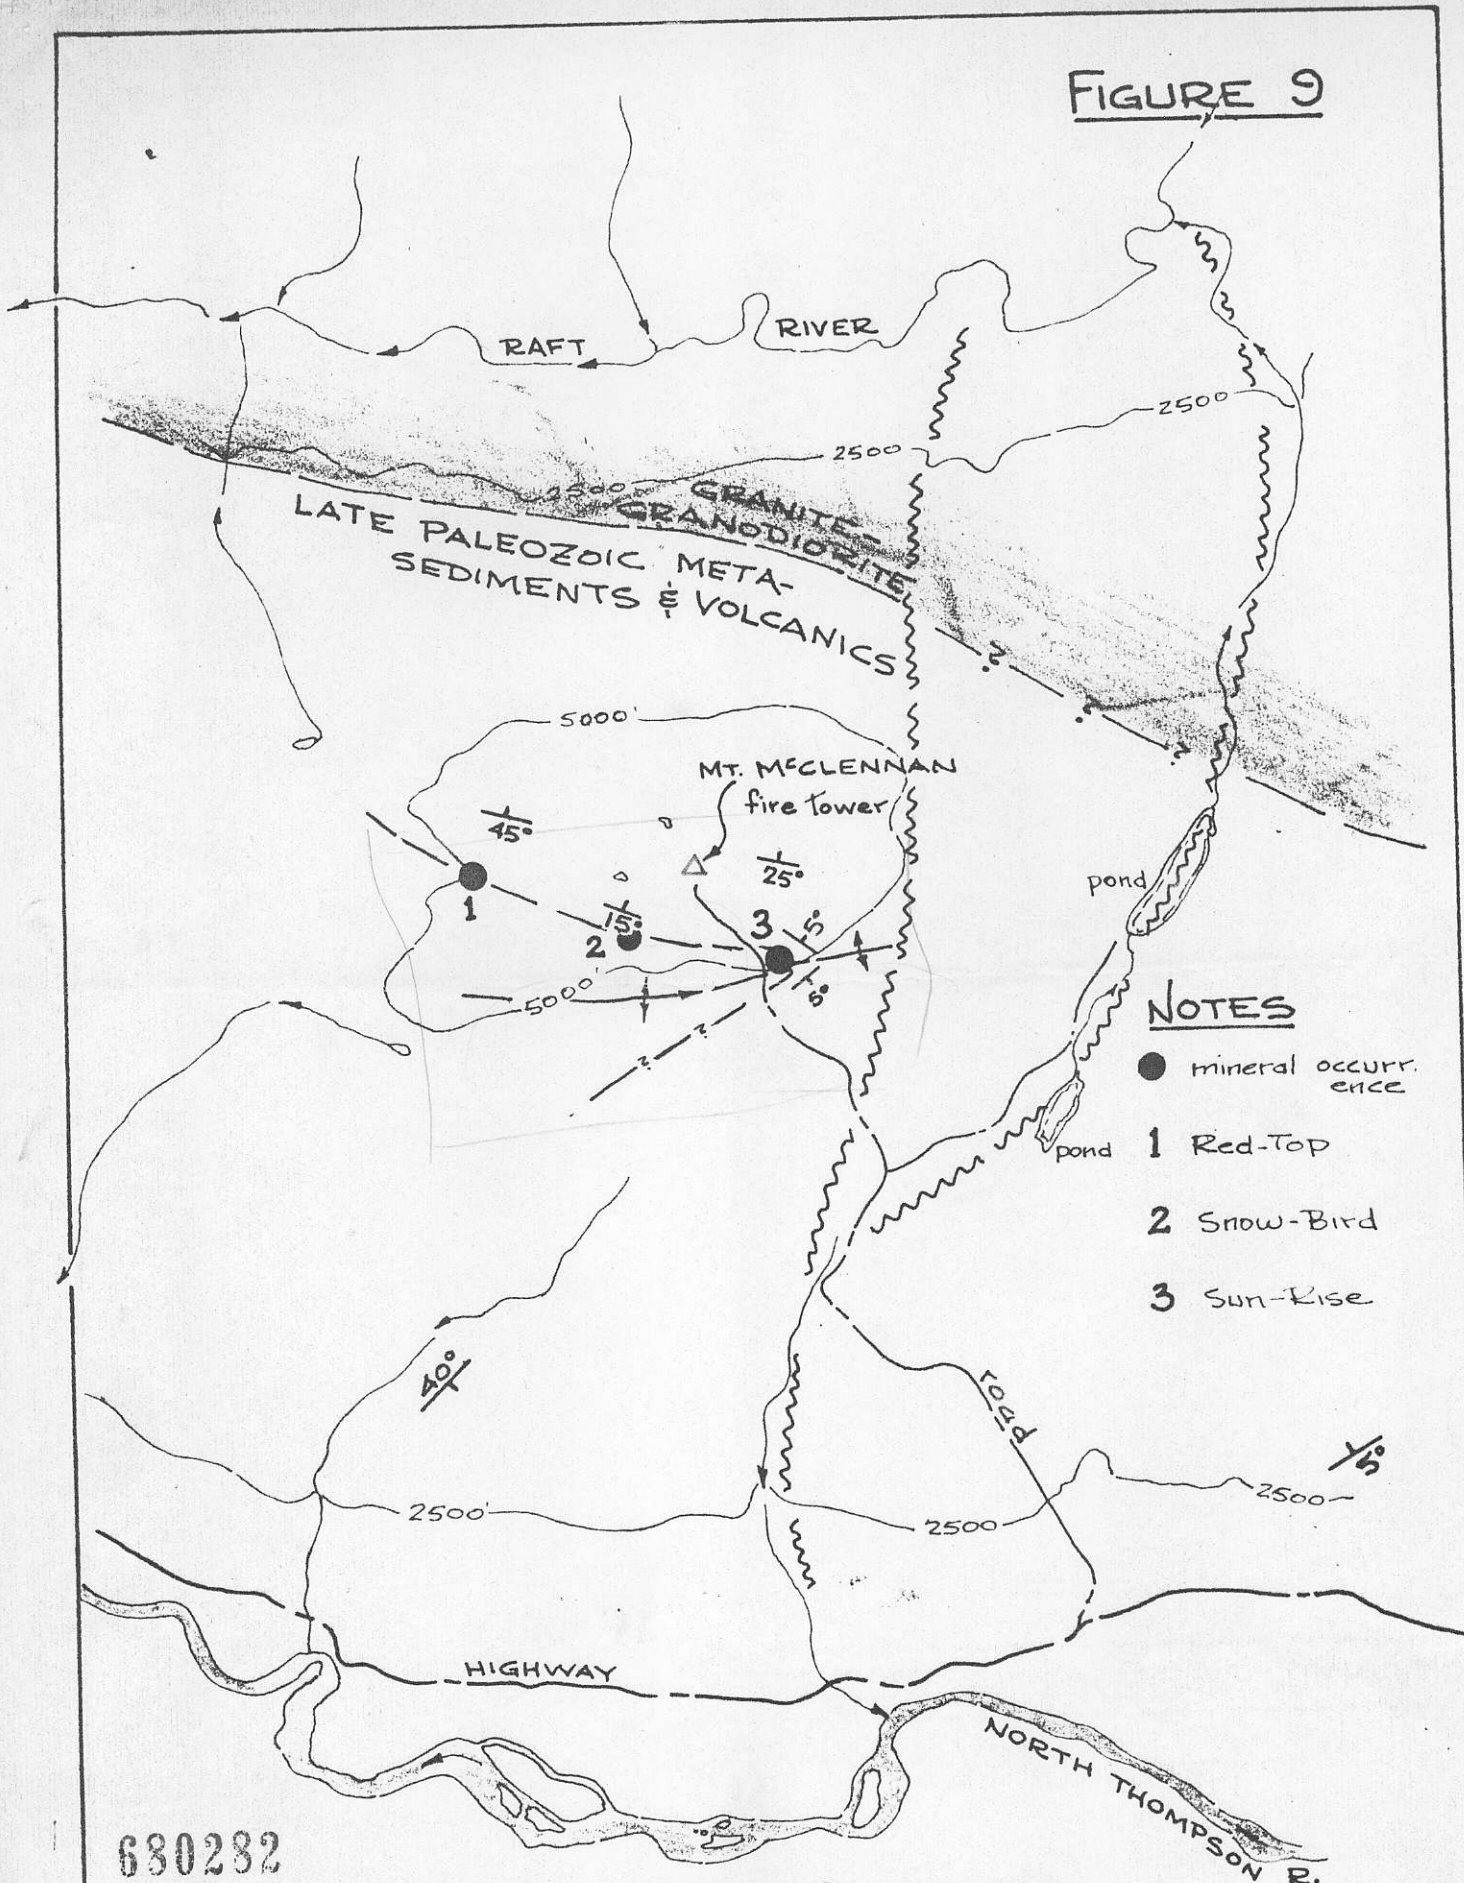

FIGURE 9

NOTES

- mineral occurrence
- 1 Red-Top
- 2 Snow-Bird
- 3 Sun-Rise

680282

MOUNT MCLENNAN ZINC PROSPECT

geological sketch - 1:50,000 scale

by Albert F. Reeve
Feb. 1967