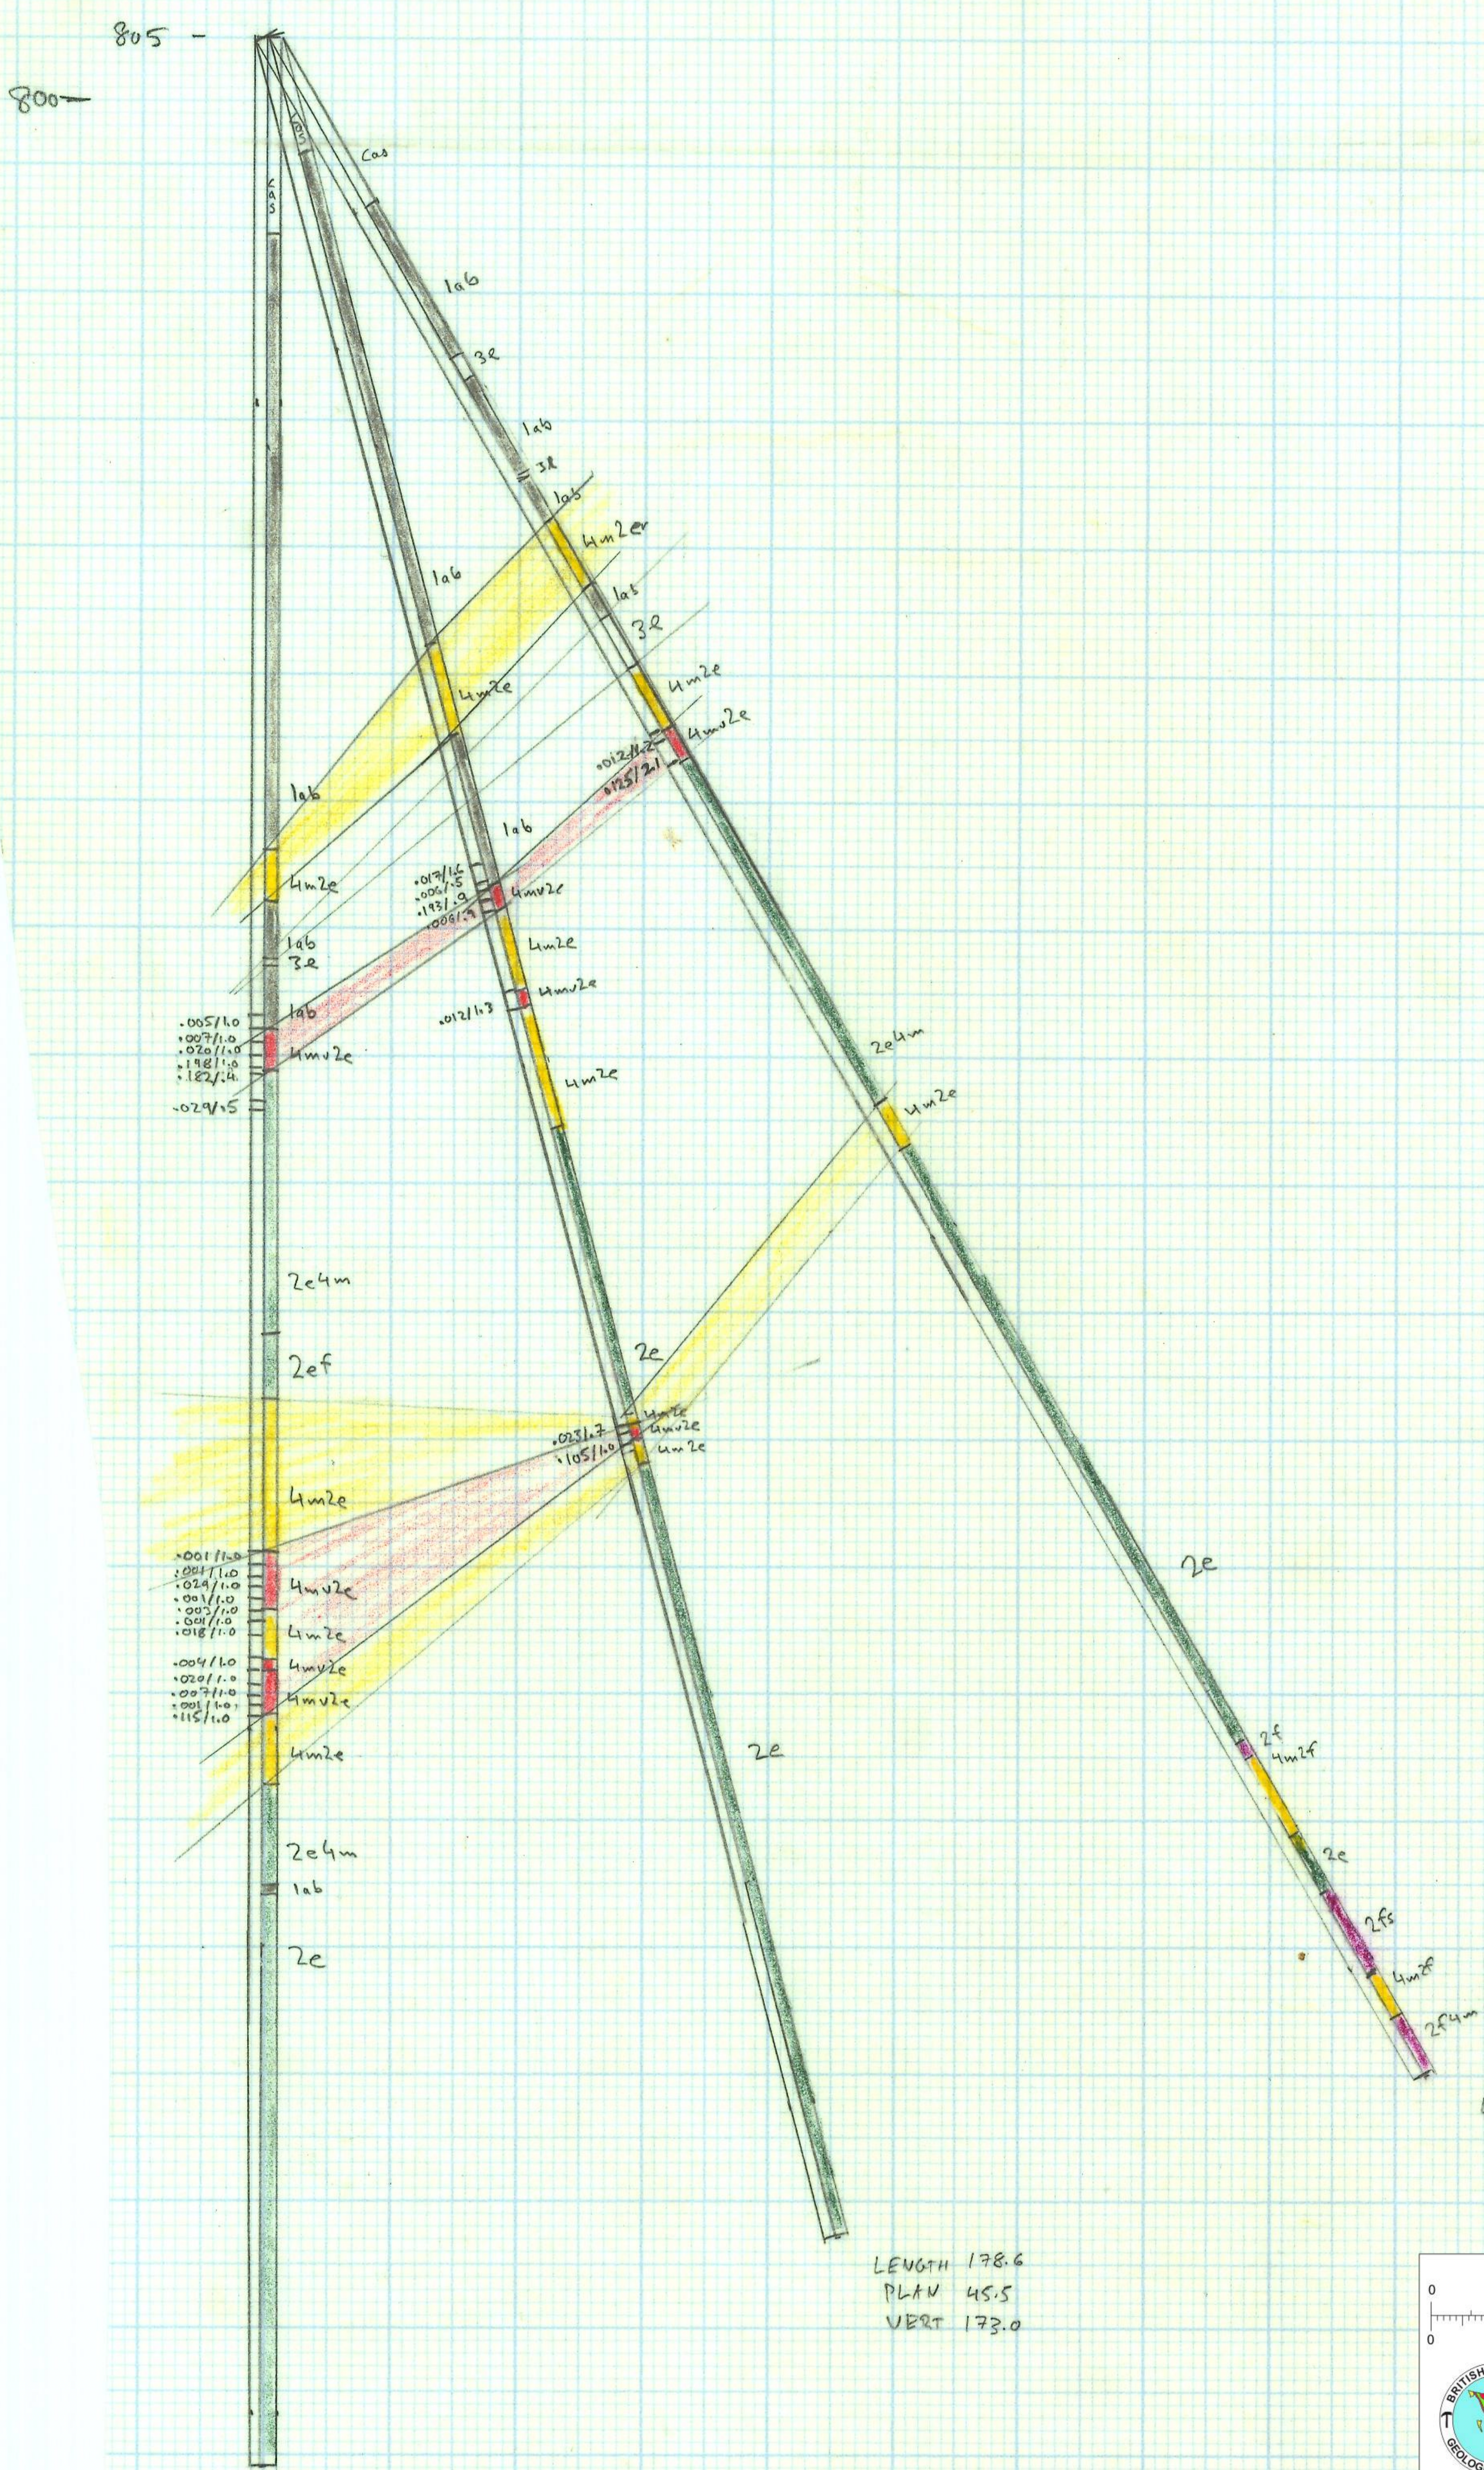

805

87-17 ELEV 777 AZ 030 DIP -90

87-16 ELEV 777 AZ 030 DIP -75

87-15 ELEV 777 AZ 030 DIP -60

- .005/1.0
- .007/1.0
- .020/1.0
- .198/1.0
- .182/1.4
- .029/1.5
- .001/1.0
- .001/1.0
- .024/1.0
- .001/1.0
- .003/1.0
- .001/1.0
- .018/1.0
- .004/1.0
- .020/1.0
- .007/1.0
- .001/1.0
- .115/1.0

- .019/1.6
- .006/1.5
- .193/1.9
- .006/1.9

- .012/1.2
- .025/2.1

- .023/1.7
- .105/1.0

LENGTH 191.1
PLAN 0.0
VERT 191.1

LENGTH 178.6
PLAN 45.5
VERT 173.0

LENGTH 185.0
PLAN 92.5
VERT 160.0

Reliance Property
677087