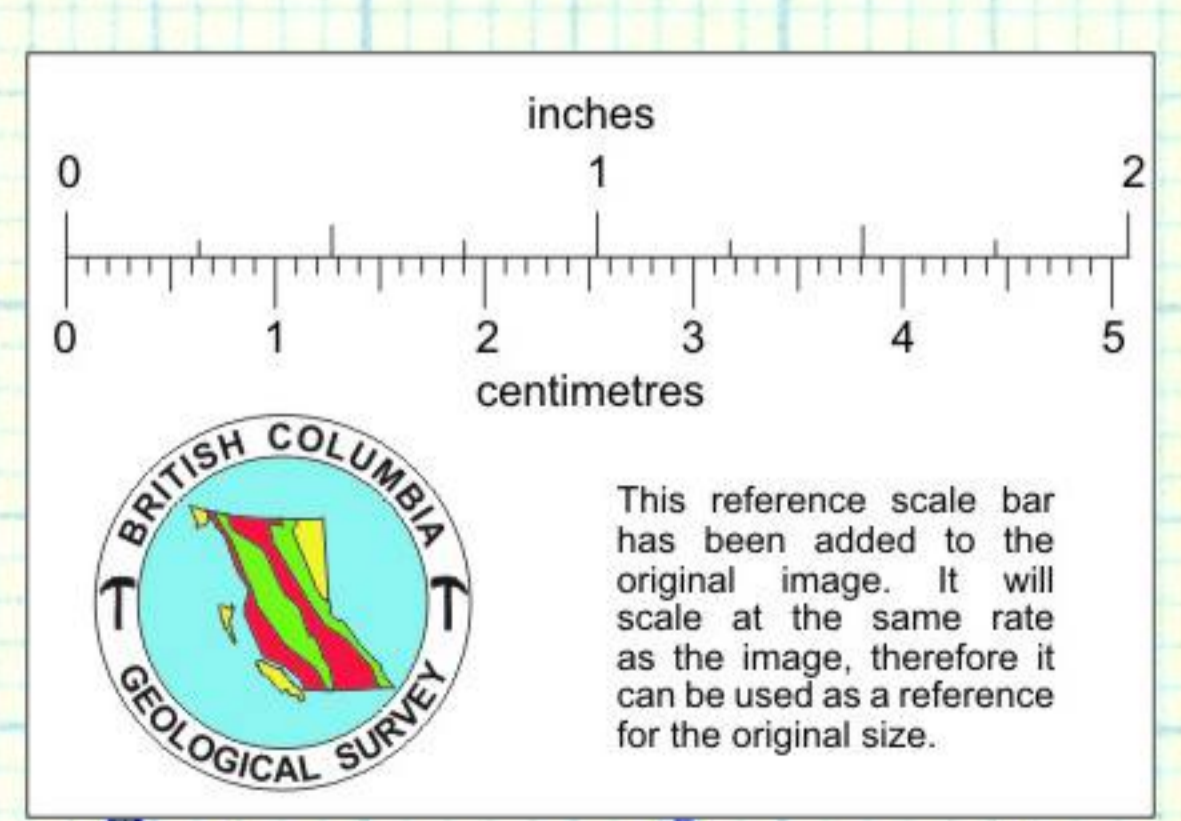

- .019/1.6
- .006/1.5
- .193/1.9
- .006/1.9

- .012/1.2
- .025/2.1

- .023/1.7
- .105/1.0

LENGTH 191.1
PLAN 0.0
VERT 191.1

LENGTH 178.6
PLAN 45.5
VERT 173.0

LENGTH 185.0
PLAN 92.5
VERT 160.0

Reliance Property
677087