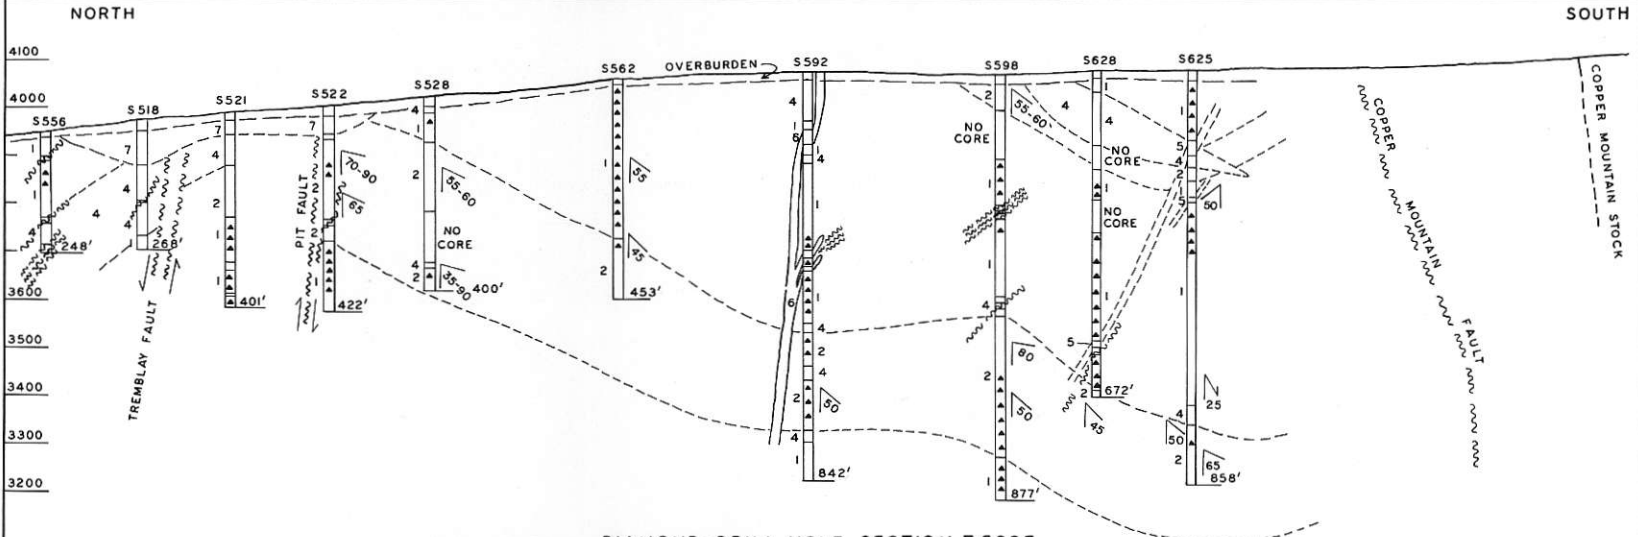

DIAMOND-DRILL HOLE SECTION 6.500E

DIAMOND-DRILL HOLE SECTION 7.500E

DIAMOND-DRILL HOLE SECTION 10.500N

Figure 37  
DIAMOND-DRILL HOLE SECTIONS  
COPPER MOUNTAIN CAMP

For legend see Figure 36

SCALE 200 0 200 400 FEET

676927  
092H SE 001