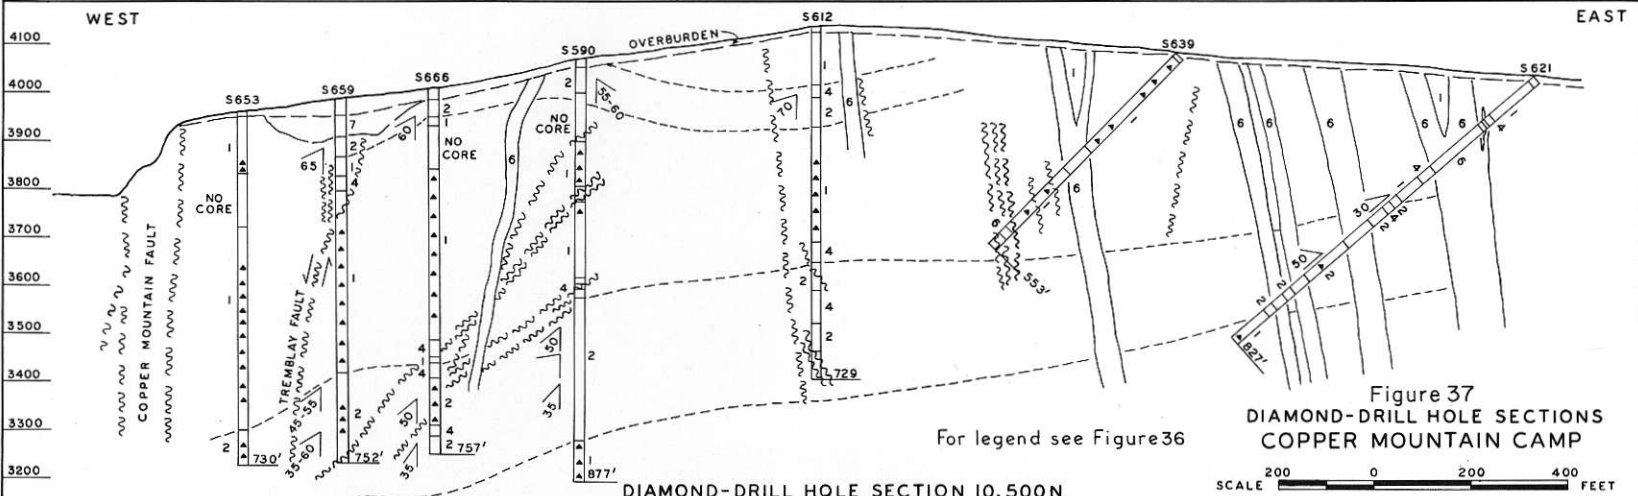

DIAMOND-DRILL HOLE SECTION 6.500E

DIAMOND-DRILL HOLE SECTION 7.500E

DIAMOND-DRILL HOLE SECTION 10.500N

Figure 37  
DIAMOND-DRILL HOLE SECTIONS  
COPPER MOUNTAIN CAMP

For legend see Figure 36

SCALE 200 0 200 400 FEET

676927  
092H SE 001