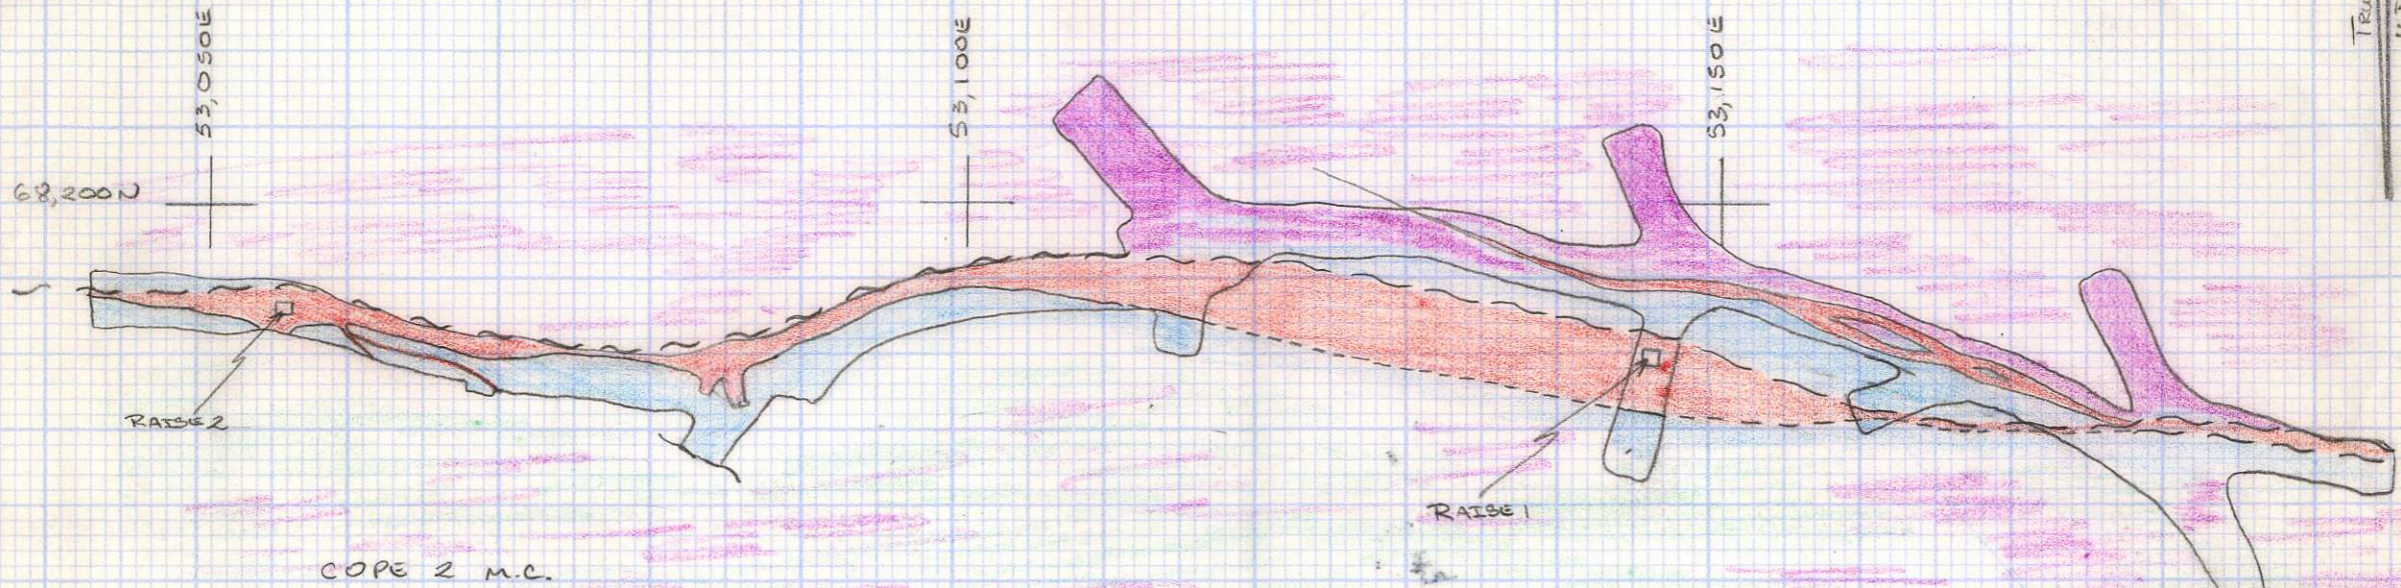

WEST

EAST

TRUE NORTH
UTM NORTH

53,200E

LEGEND

- V₁ GREEN/MAROON ANDRESITE
- V₂ LAPILLE TUFF, AMYGDALOIDAL FLOWS
- V₃ BLEACHED ZONE
- QV QUARTZ VEIN
- V_M MAROON ANDRESITE LAPILLE TUFF, AMYGDALOIDAL FLOWS.

~ ~ FAULT

TRIANGLE FRACTION

SCALE 1:500

COPE 2 M.C.

TEESHA RESOURCES LIMITED
 BOULDER ZONE
 GEOLOGY PLAN, 1370M DRIFT

676245