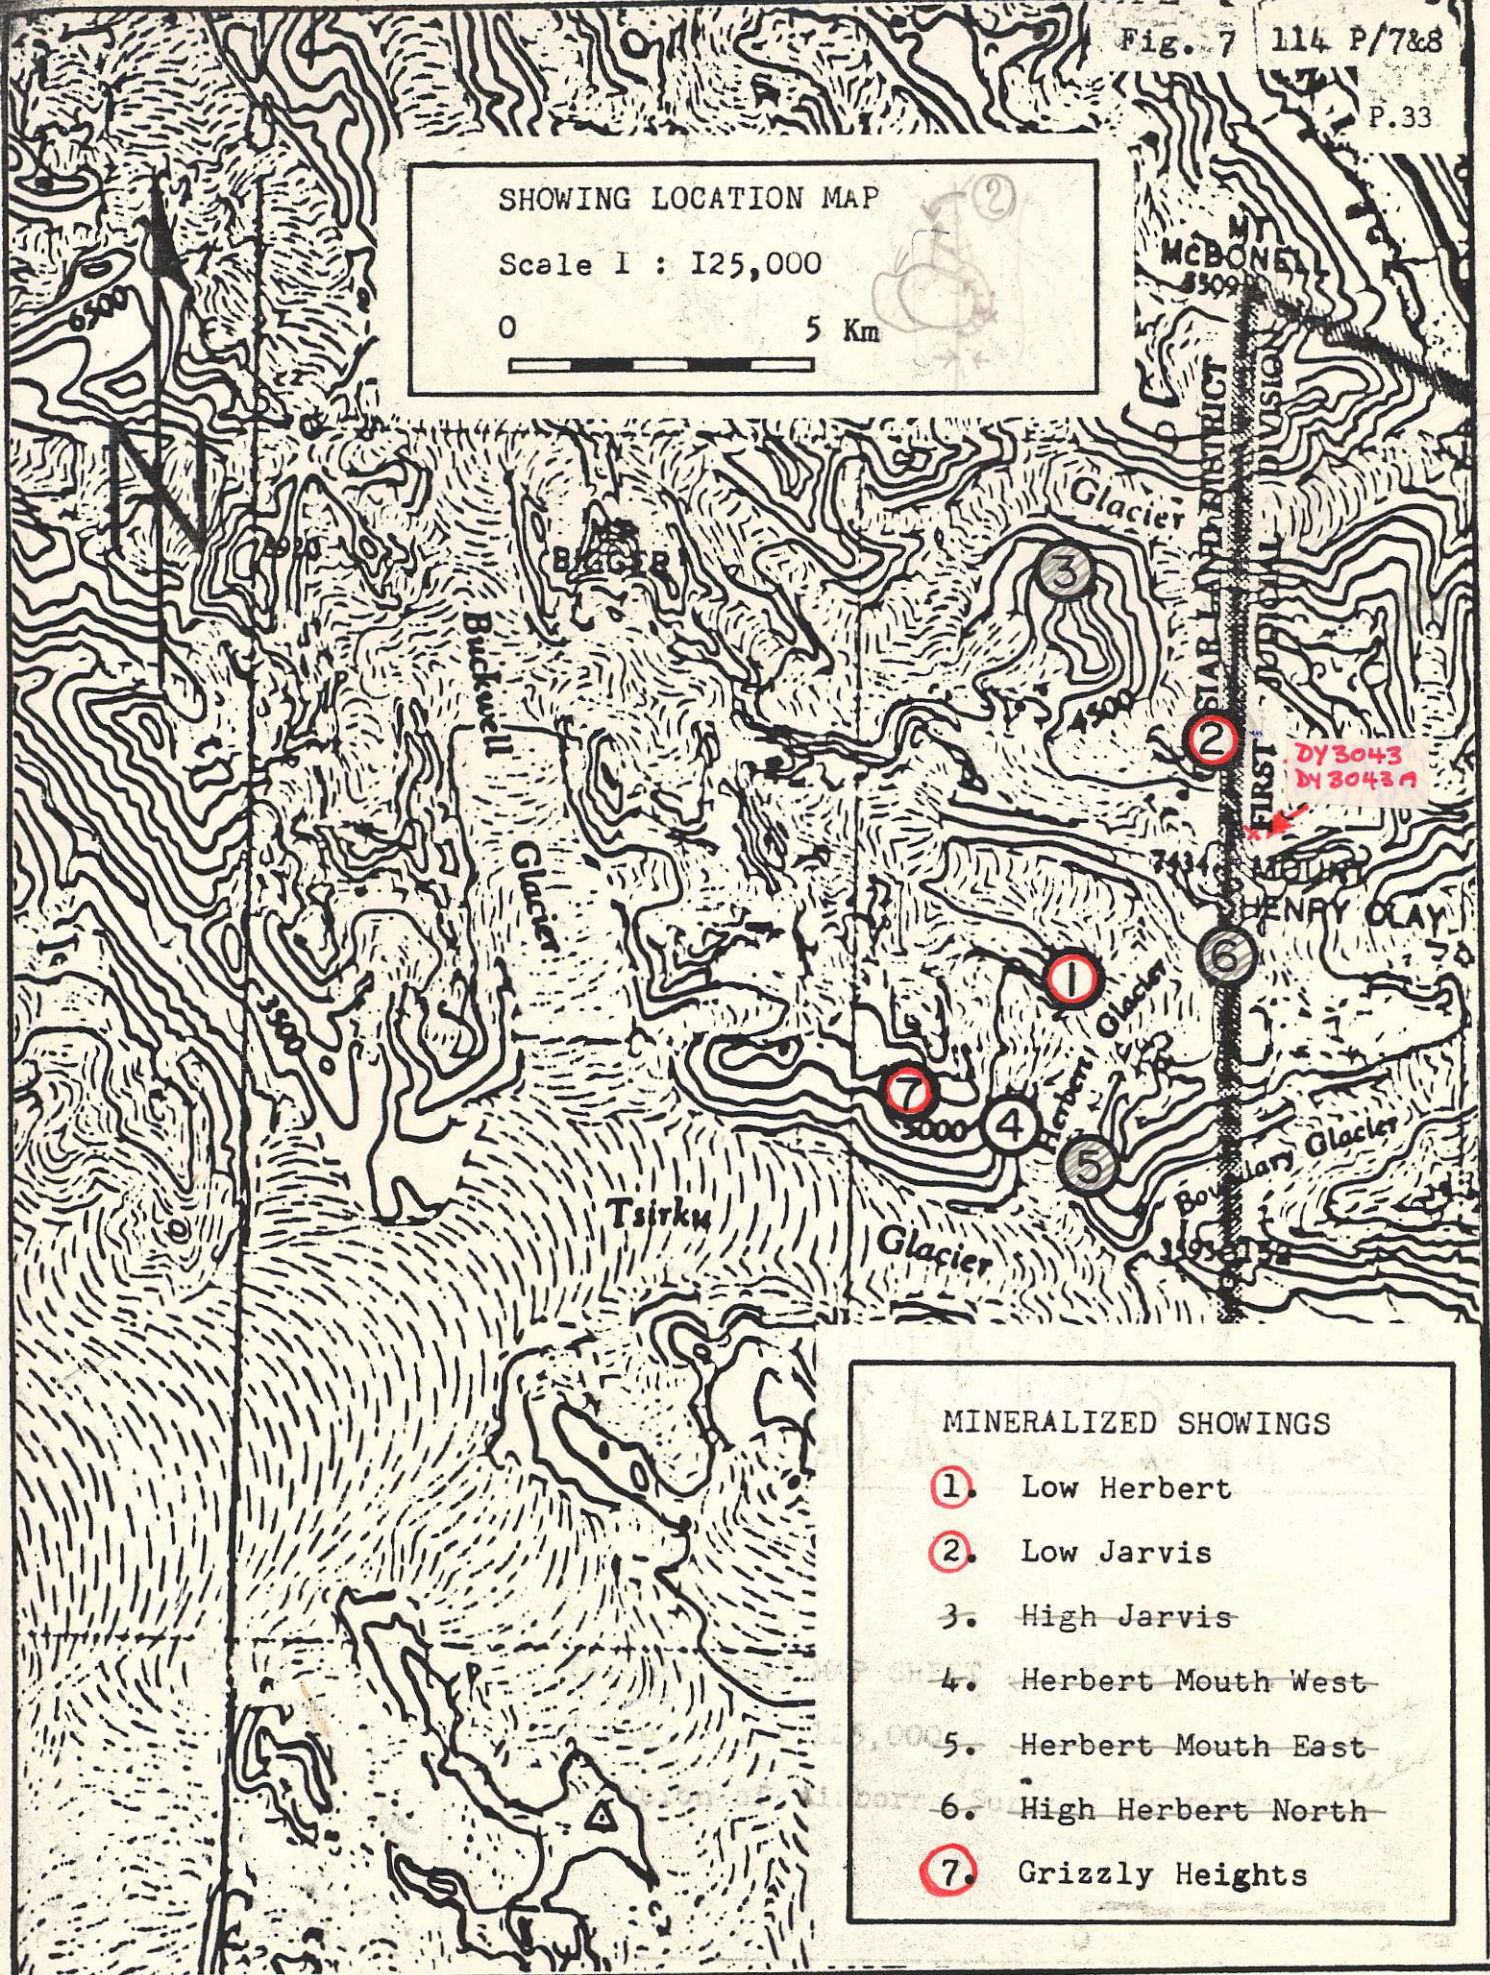

Fig. 7 114 P/7&8
P.33

SHOWING LOCATION MAP

Scale 1 : 125,000

0 5 Km

- MINERALIZED SHOWINGS
- ①. Low Herbert
 - ②. Low Jarvis
 - 3. High Jarvis
 - 4. Herbert Mouth West
 - 5. Herbert Mouth East
 - 6. High Herbert North
 - ⑦. Grizzly Heights