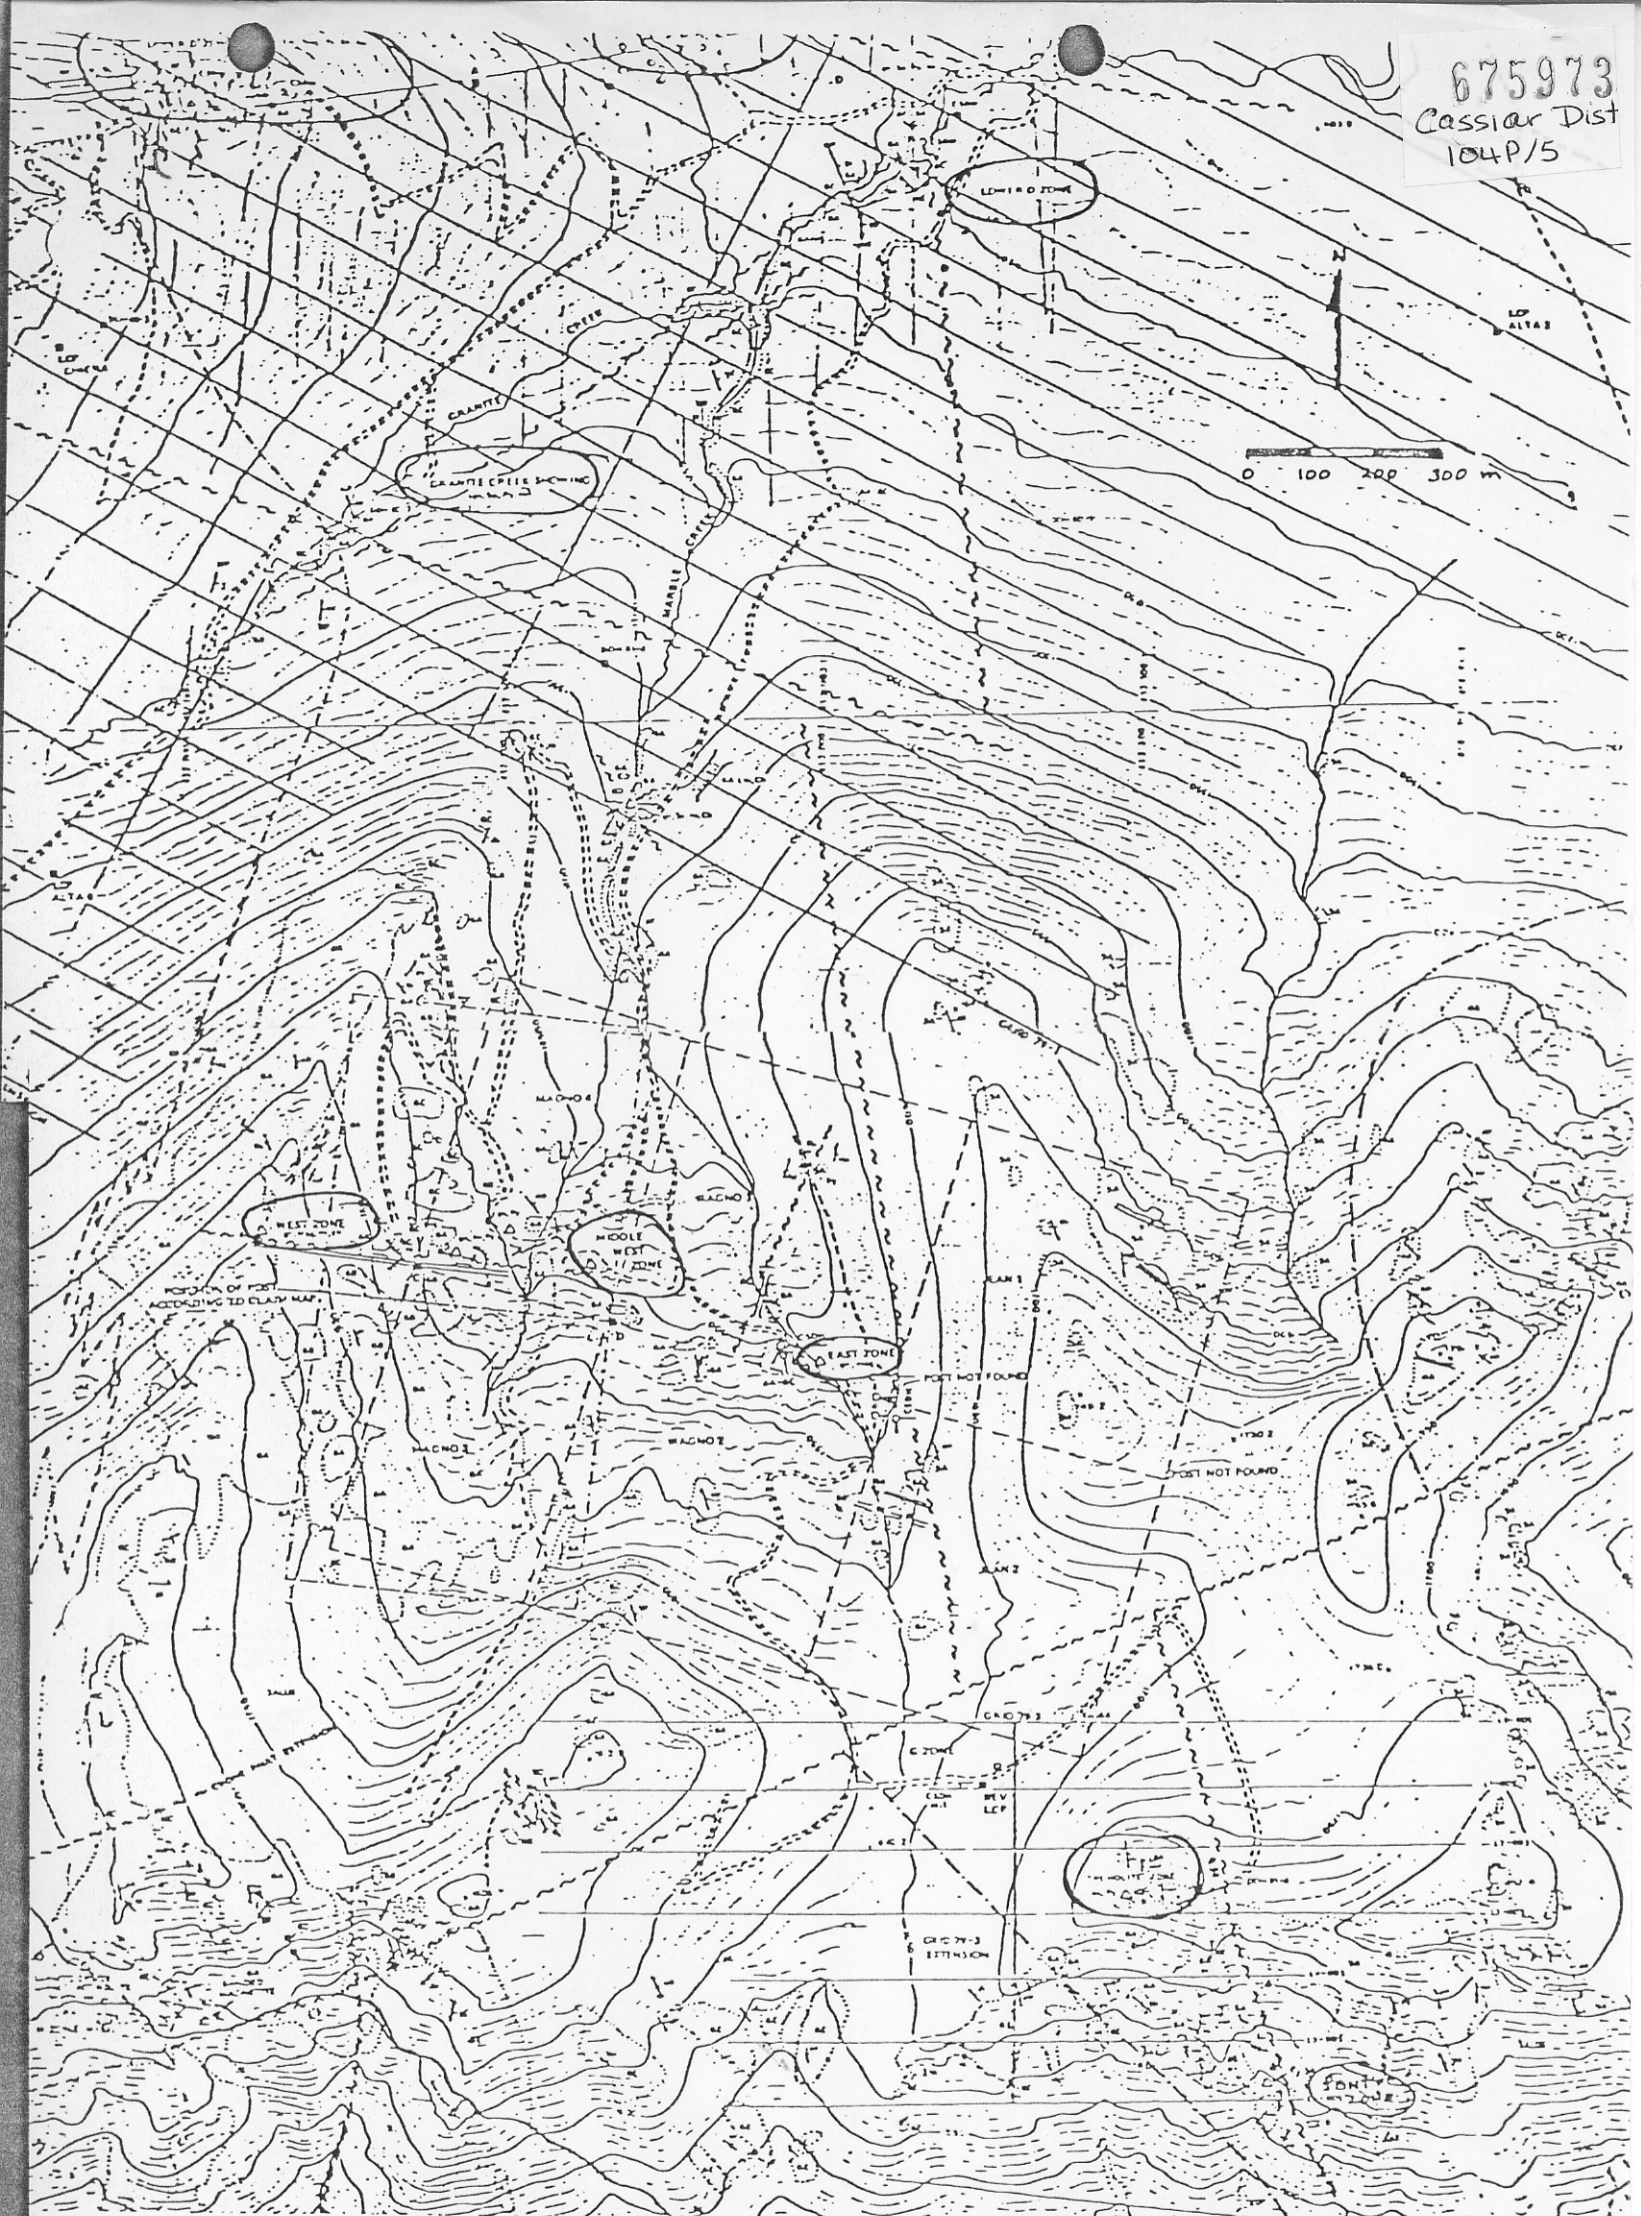

675973  
Cassiar Dist  
104P/5

**Brinco**  
MINING LIMITED

Fig. 1

LOCATION MAP - ALL SHOWINGS

EMBER	SCALE: 1:12500 (approx.)	BY:
	N.T.S.	I.C., I.L.