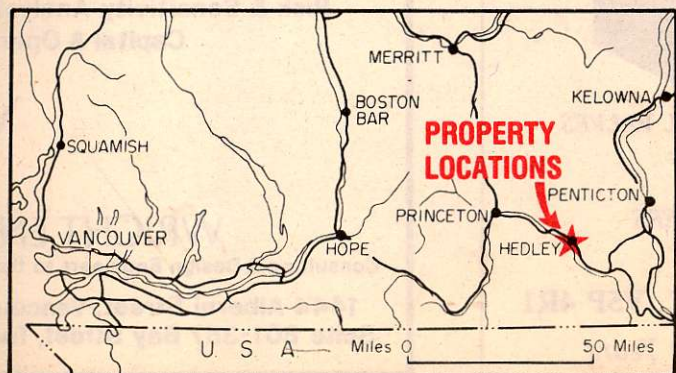

675673
924/8