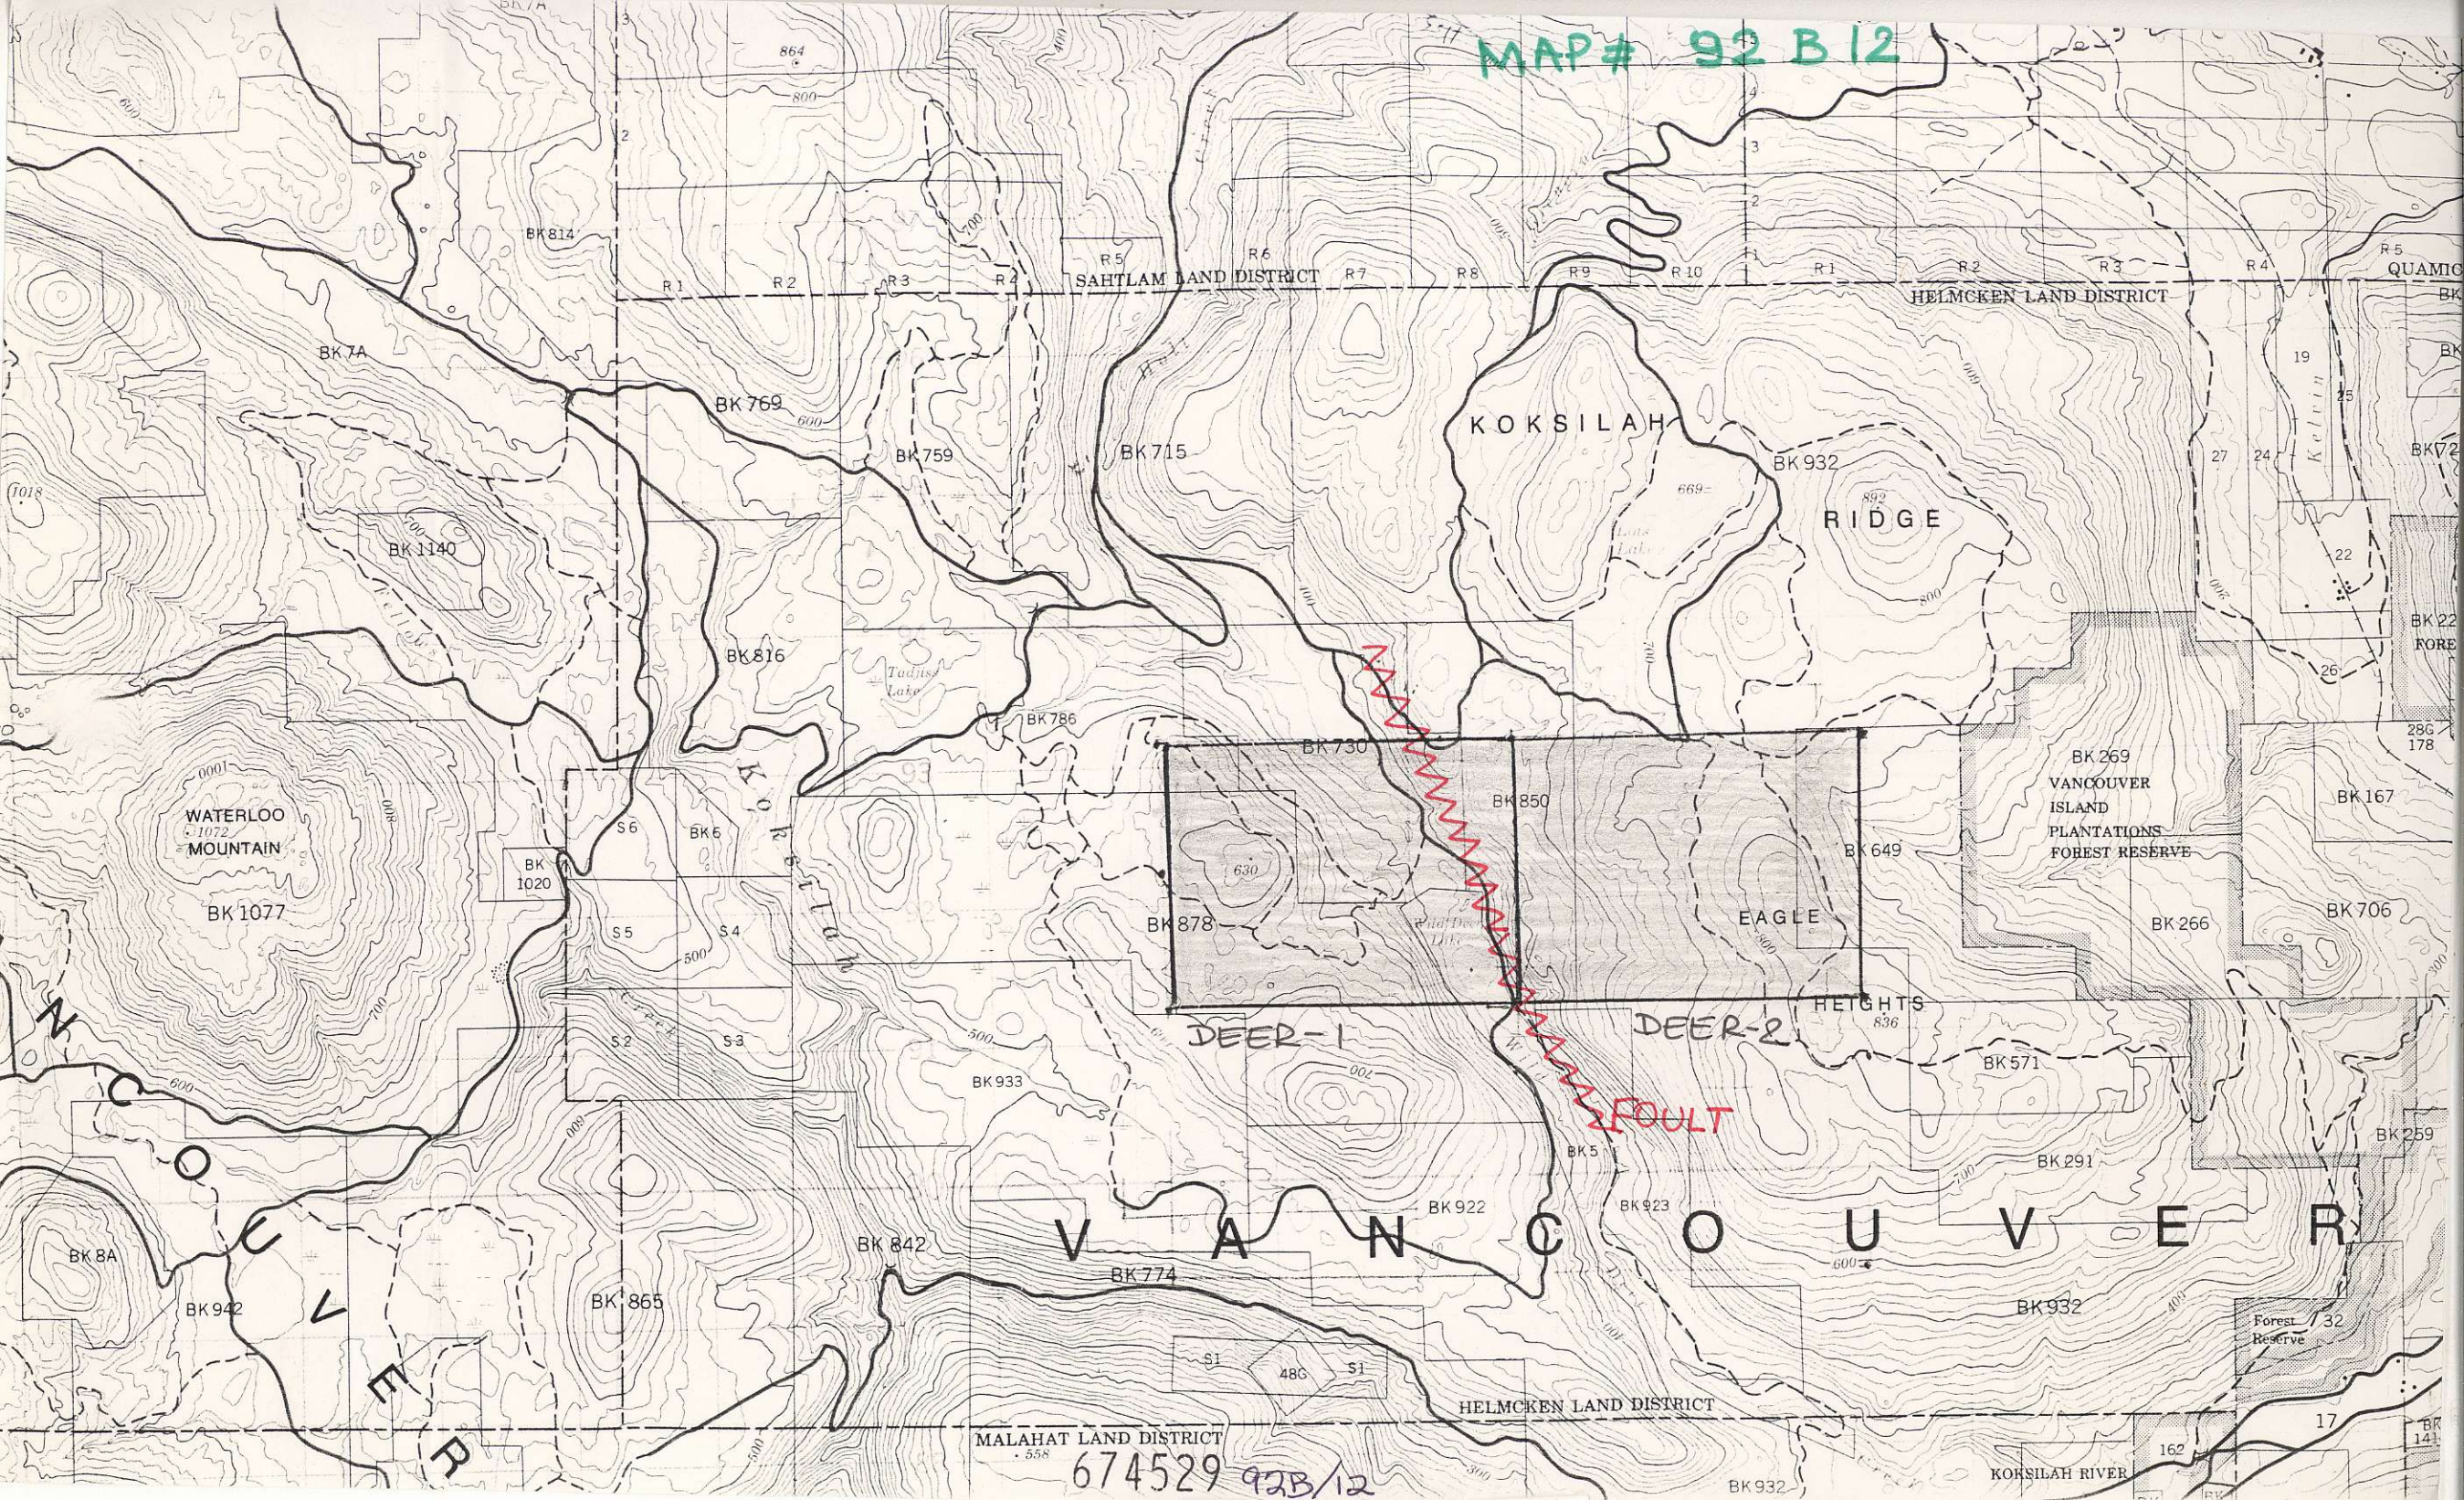

MAP# 92 B 12

SAHTLAM LAND DISTRICT

HELMCKEN LAND DISTRICT

QUAMICO LAND DISTRICT

MALAHAT LAND DISTRICT

HELMCKEN LAND DISTRICT

674529 92B/12

KOKSILAH

RIDGE

WATERLOO MOUNTAIN

DEER-1

DEER-2

FAULT

VANCOUVER ISLAND PLANTATIONS FOREST RESERVE

Forest Reserve

VANCOUVER