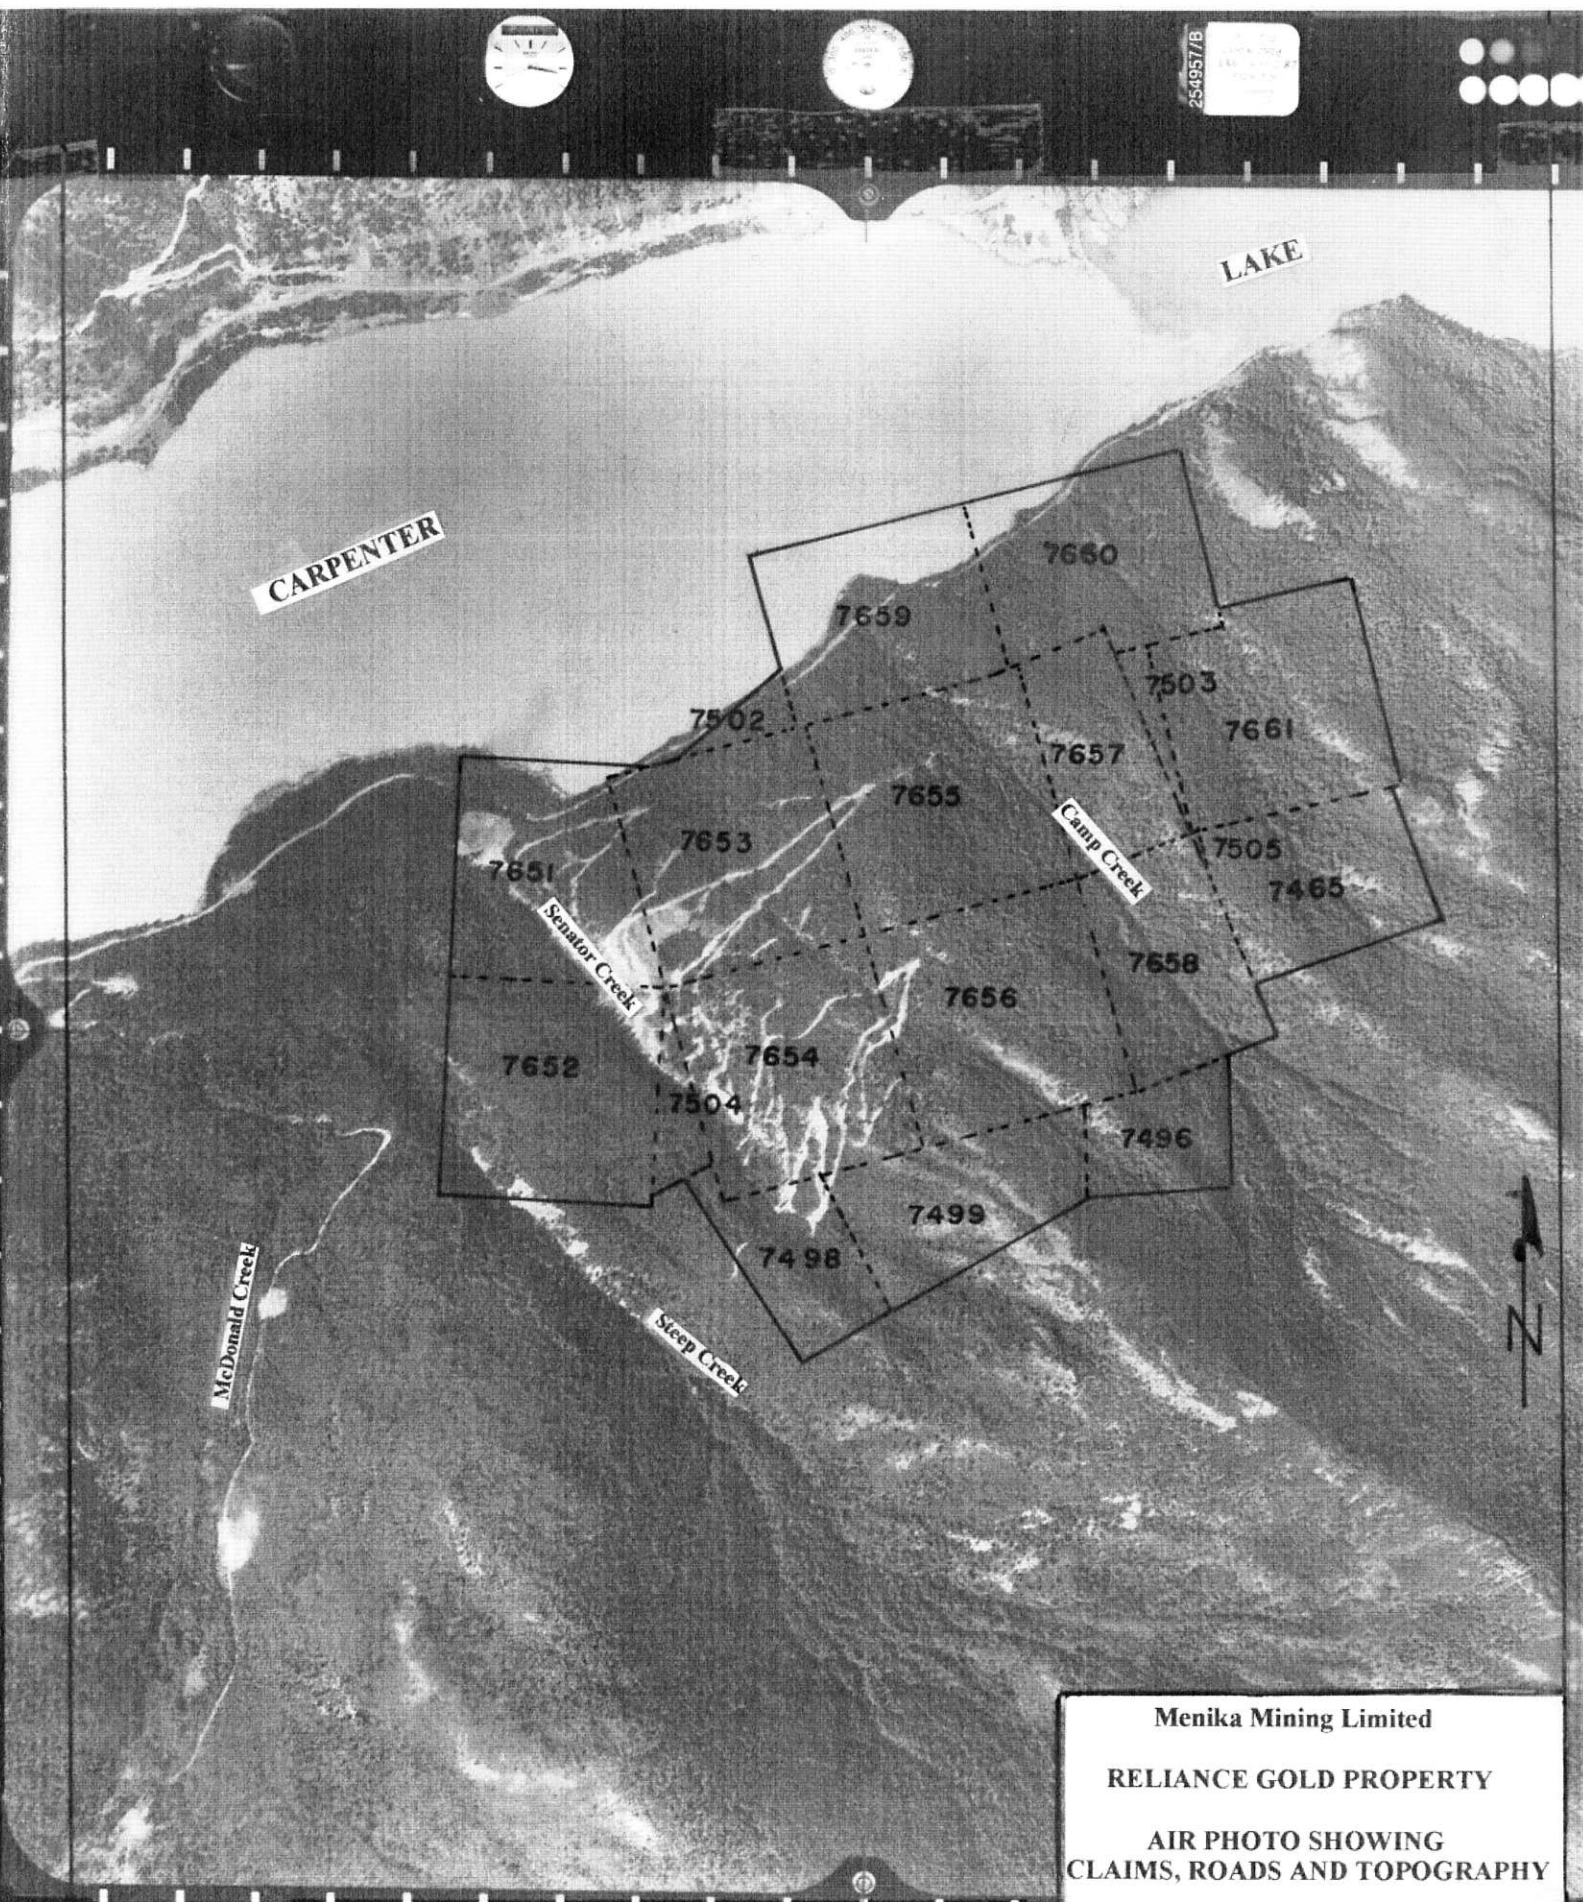

FIGURE 1.

CARPENTER

LAKE

McDonald Creek

Senator Creek

Sleep Creek

Camp Creek

Menika Mining Limited  
RELIANCE GOLD PROPERTY  
AIR PHOTO SHOWING  
CLAIMS, ROADS AND TOPOGRAPHY

Scale : 1:16,500 (approx)

FIGURE 2.

GOLD EXPLORATION

- 1 BRALORNE MINE
- 2 PIONEER MINE
- 3 GOLD BRIDGE PLACER
- 4 WAYSIDE MINE
- 5 CONGRESS MINE
- 6 MINTO MINE
- 7 OLYMPIC PROSPECT
- 8 RELIANCE PROSPECT

# PANORAMIC VIEW LOOKING EAST

# MINERAL PROSPECTS

FIGURE 3. Panoramic view (computer generated) of the Bridge River mining camp (looking east).

FIGURE 5.