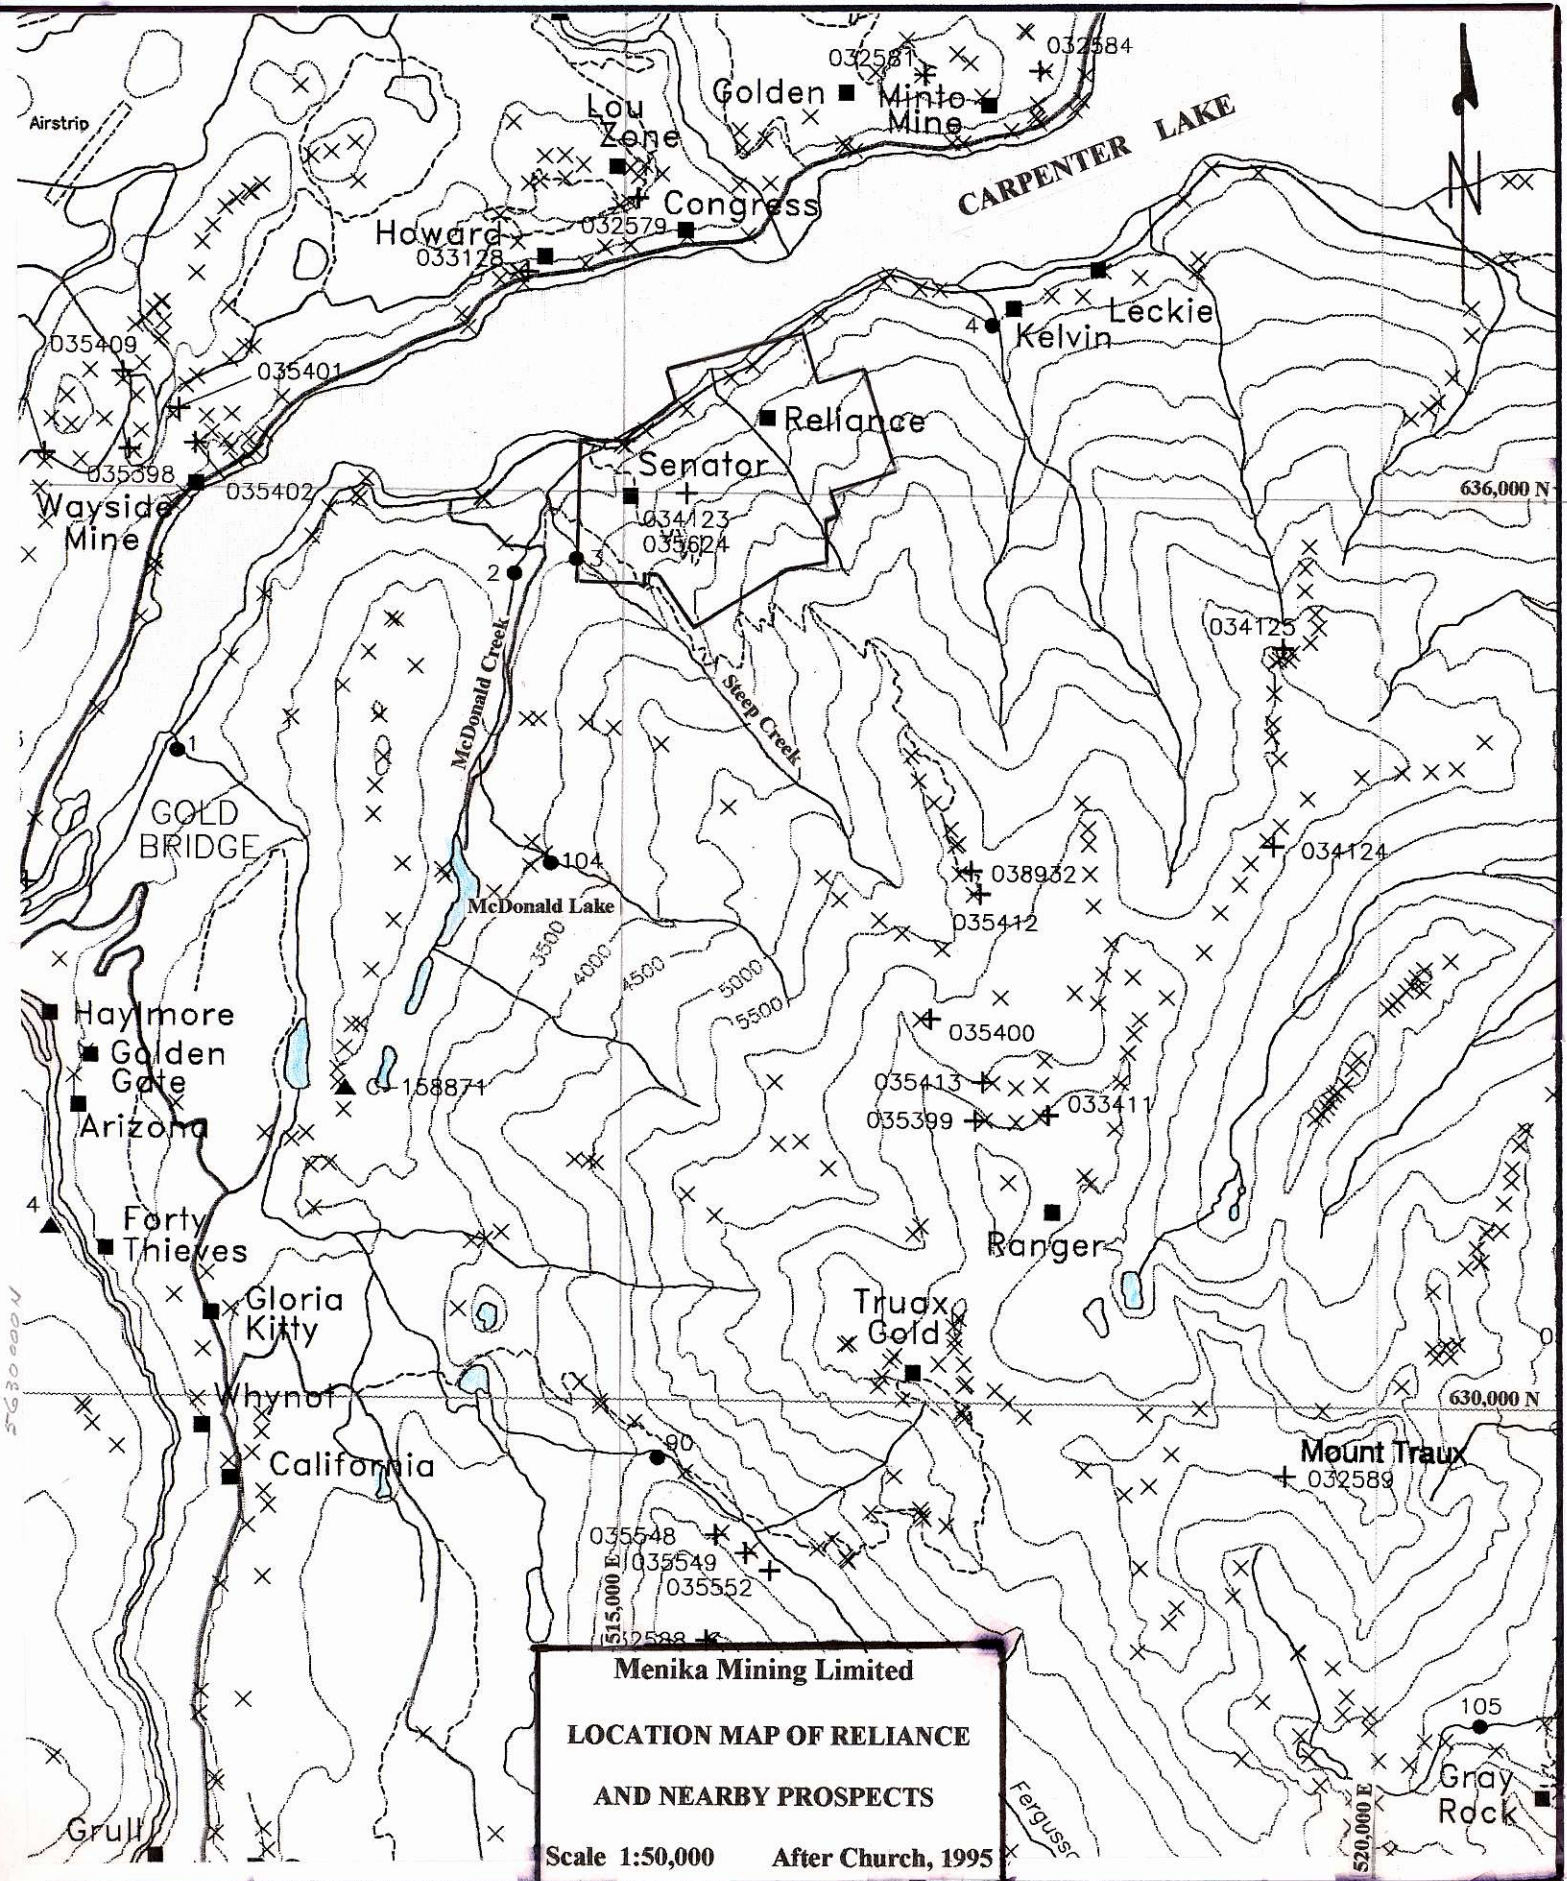

FIGURE 1.

CARPENTER

LAKE

McDonald Creek

Senator Creek

Sleep Creek

Camp Creek

Menika Mining Limited  
RELIANCE GOLD PROPERTY  
AIR PHOTO SHOWING  
CLAIMS, ROADS AND TOPOGRAPHY

Scale : 1:16,500 (approx)

FIGURE 2.

GOLD EXPLORATION

- 1 BRALORNE MINE
- 2 PIONEER MINE
- 3 GOLD BRIDGE PLACER
- 4 WAYSIDE MINE
- 5 CONGRESS MINE
- 6 MINTO MINE
- 7 OLYMPIC PROSPECT
- 8 RELIANCE PROSPECT

# PANORAMIC VIEW LOOKING EAST

# MINERAL PROSPECTS

FIGURE 3. Panoramic view (computer generated) of the Bridge River mining camp (looking east).

FIGURE 5.